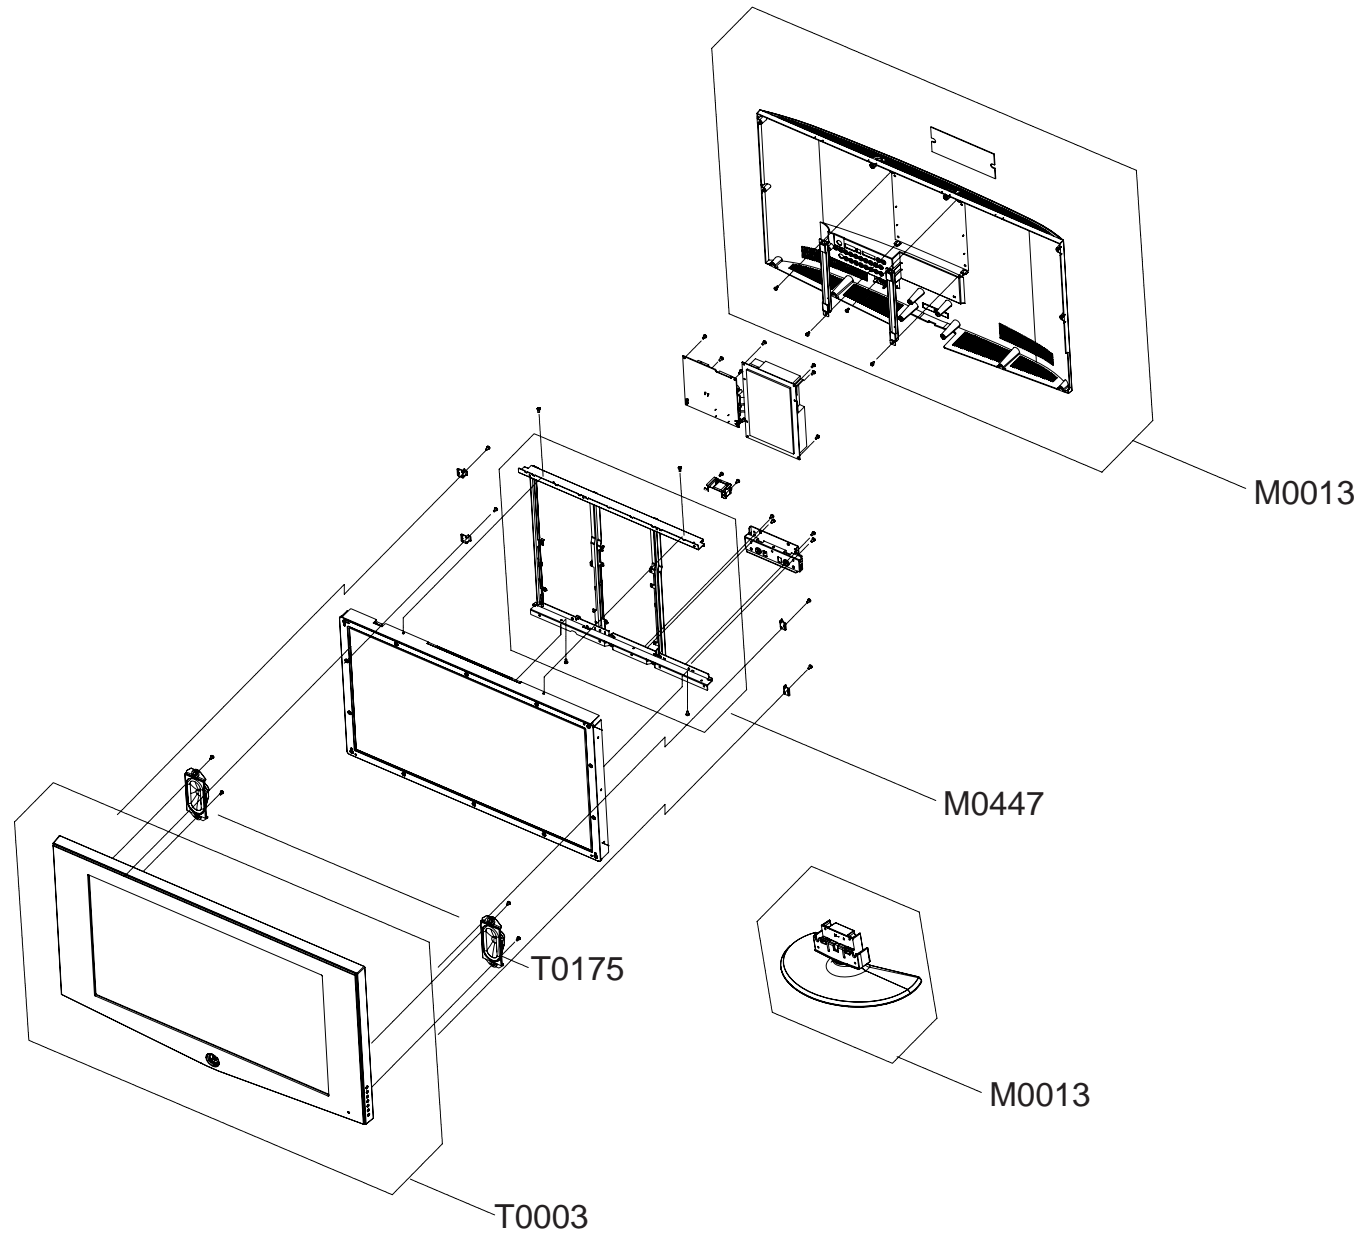

5 Exploded View and Parts List

- You can search for updated part codes through ITSELF web site.

URL : <http://itself.sec.samsung.co.kr/>

5-1 LE23T51B

5 Exploded View & Parts List

Location.No	CODE-NO	SPECIFICATION & DESCRIPTION	Q'TY	REMARK
T0003	BN96-02645B	ASSY COVER P-FRONT;23T50,HIPS,HB,BK07,BK	1	SNA
T0175	BN96-02587A	ASSY SPEAKER P;16OHM,TORINO 23,RIGHT,5W	1	SNA
M0107	BN61-02065A	BRACKET-PCB;23" MGM,SECC,T1.0	1	SNA
M0014	BN94-00752C	ASSY PCB MAIN-AMLCD;LE23T51BX/*,TORINO	1	SNA
M0013	BN96-02646B	ASSY COVER P-REAR;23T50,EO,HIPS,HB,GR503	1	SNA
M0111	BN63-01718C	COVER-STAND;TORINO,23,27,HIPS,HB,GR503,B	1	SNA

5-2 LE27T51B

5 Exploded View & Parts List

Location.No	CODE-NO	SPECIFICATION & DESCRIPTION	Q'TY	REMARK
T0003	BN96-02642A	ASSY COVER P-FRONT;27T50,EO,HIPS,HB,GR50	1	SNA
T0175	BN96-02589A	ASSY SPEAKER P;16ohm,Torino 26",Right,5W	1	SNA
T0447	BN96-02640A	ASSY BRACKET P-PANEL;TORINO 27,SECC	1	SNA
M0013	BN96-02641A	ASSY COVER P-REAR;27T50,EO,HIPS,HB,GR503	1	SNA
M0013	BN96-02639A	ASSY STAND P-BASE;TORINO,23,27,HIPS,HB,G	1	SNA

5-3 LE32T51B

5 Exploded View & Parts List

Location.No	CODE-NO	SPECIFICATION & DESCRIPTION	Q'TY	REMARK
T0003	BN96-02625B	ASSY COVER P-FRONT;32T50,EO,HIPS,HB,GR50	1	SNA
T0175	BN96-02591A	ASSY SPEAKER P;8ohm,Torino 32",Right,10W	1	SNA
T0447	BN96-02628A	ASSY BRACKET P-PANEL;TORINO 32",SECC	1	SNA
CIS	BN39-00693A	CBF HARNESS-IN-LET;TORINO,1617#22,3P,1P,	1	
M0002	BN90-00786B	ASSY COVER REAR;TORINO,32EO,32T50	1	SNA
M0216	BN90-00787A	ASSY STAND;TORINO,32,32T50	1	SNA