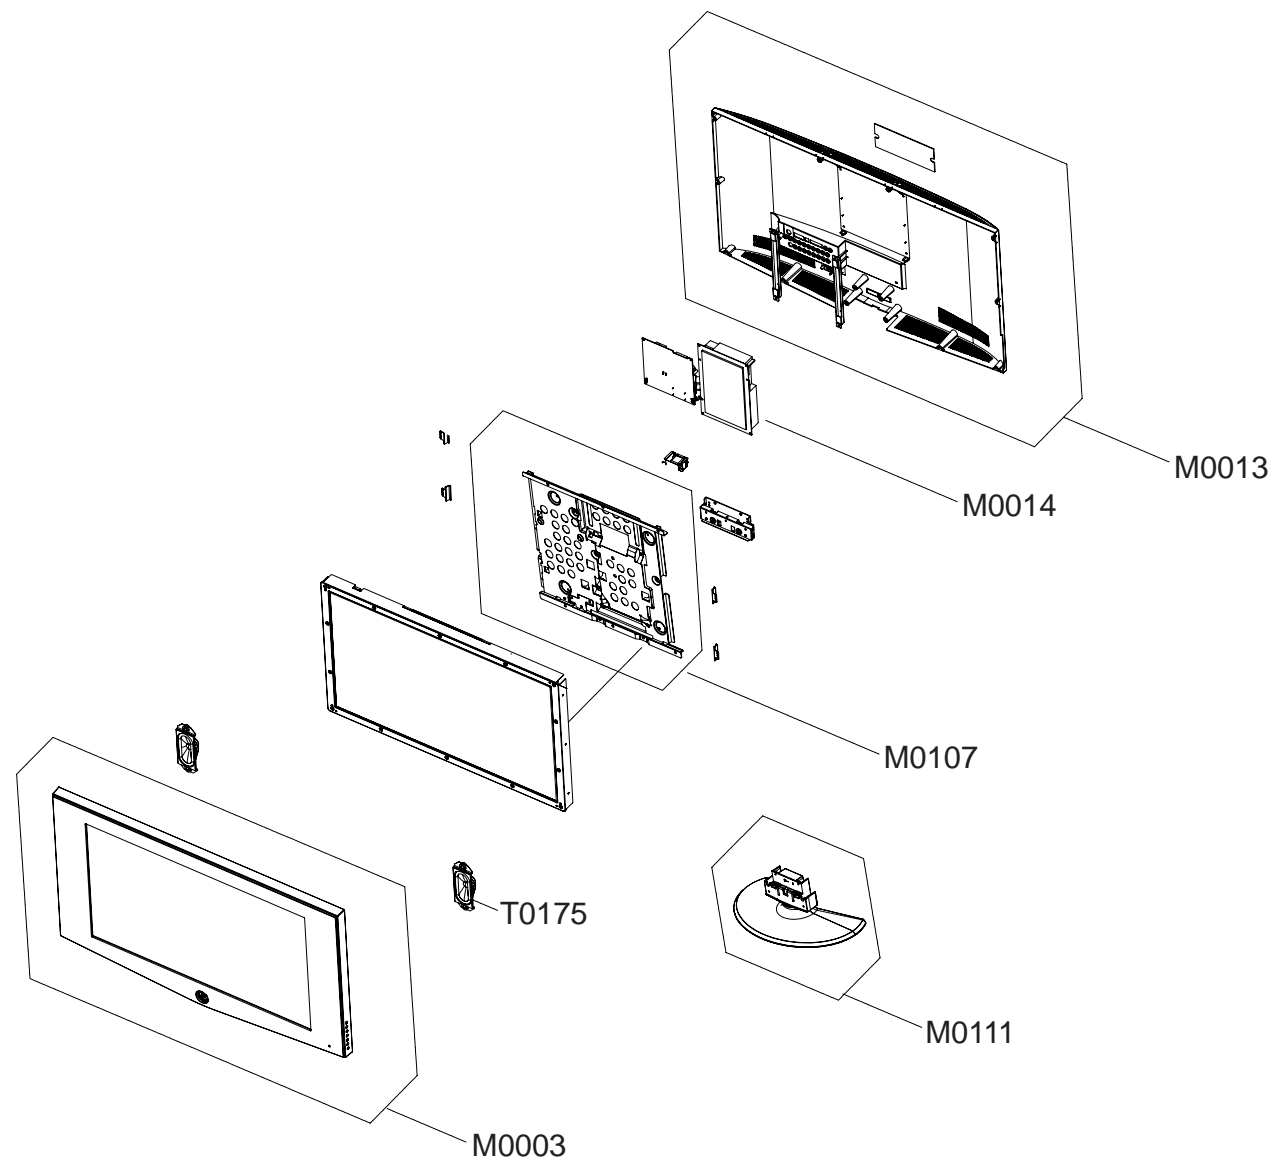

5 Exploded View and Parts List

- You can search for updated part codes through ITSELF web site.

URL : <http://itself.sec.samsung.co.kr/>

5-1 LE23T51B

5 Exploded View & Parts List

Location.No	CODE-NO	SPECIFICATION & DESCRIPTION	Q'TY	REMARK
T0003	BN96-02645B	ASSY COVER P-FRONT;23T50,HIPS,HB,BK07,BK	1	SNA
T0175	BN96-02587A	ASSY SPEAKER P;16OHM,TORINO 23,RIGHT,5W	1	SNA
M0107	BN61-02065A	BRACKET-PCB;23" MGM,SECC,T1.0	1	SNA
M0014	BN94-00752C	ASSY PCB MAIN-AMLCD;LE23T51BX/*,TORINO	1	SNA
M0013	BN96-02646B	ASSY COVER P-REAR;23T50,EO,HIPS,HB,GR503	1	SNA
M0111	BN63-01718C	COVER-STAND;TORINO,23,27,HIPS,HB,GR503,B	1	SNA

5-2 LE27T51B

5 Exploded View & Parts List

Location.No	CODE-NO	SPECIFICATION & DESCRIPTION	Q'TY	REMARK
T0003	BN96-02642A	ASSY COVER P-FRONT;27T50,EO,HIPS,HB,GR50	1	SNA
T0175	BN96-02589A	ASSY SPEAKER P;16ohm,Torino 26",Right,5W	1	SNA
T0447	BN96-02640A	ASSY BRACKET P-PANEL;TORINO 27,SECC	1	SNA
M0013	BN96-02641A	ASSY COVER P-REAR;27T50,EO,HIPS,HB,GR503	1	SNA
M0013	BN96-02639A	ASSY STAND P-BASE;TORINO,23,27,HIPS,HB,G	1	SNA

5-3 LE32T51B

5 Exploded View & Parts List

Location.No	CODE-NO	SPECIFICATION & DESCRIPTION	Q'TY	REMARK
T0003	BN96-02625B	ASSY COVER P-FRONT;32T50,EO,HIPS,HB,GR50	1	SNA
T0175	BN96-02591A	ASSY SPEAKER P;8ohm,Torino 32",Right,10W	1	SNA
T0447	BN96-02628A	ASSY BRACKET P-PANEL;TORINO 32",SECC	1	SNA
CIS	BN39-00693A	CBF HARNESS-IN-LET;TORINO,1617#22,3P,1P,	1	
M0002	BN90-00786B	ASSY COVER REAR;TORINO,32EO,32T50	1	SNA
M0216	BN90-00787A	ASSY STAND;TORINO,32,32T50	1	SNA