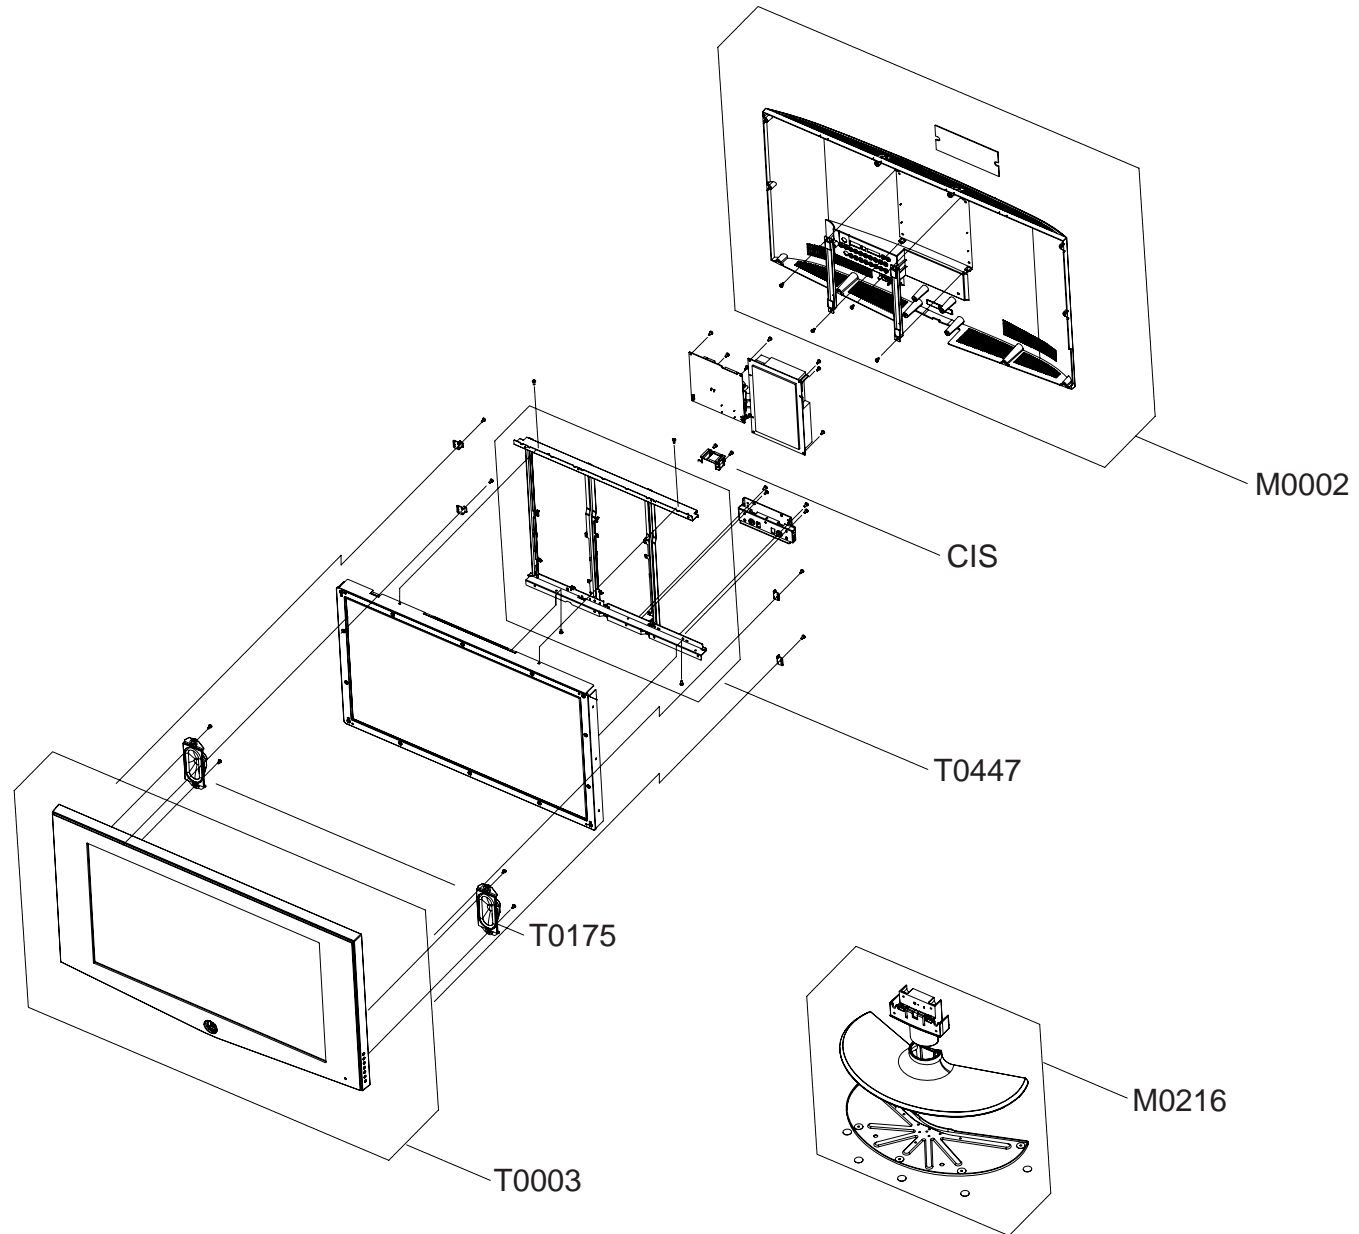

5 Exploded View and Parts List

- You can search for updated part codes through ITSELF web site.

URL : <http://itself.sec.samsung.co.kr/>

5-1 LE23T51B

5 Exploded View & Parts List

Location.No	CODE-NO	SPECIFICATION & DESCRIPTION	Q'TY	REMARK
T0003	BN96-02645B	ASSY COVER P-FRONT;23T50,HIPS,HB,BK07,BK	1	SNA
T0175	BN96-02587A	ASSY SPEAKER P;16OHM,TORINO 23,RIGHT,5W	1	SNA
M0107	BN61-02065A	BRACKET-PCB;23" MGM,SECC,T1.0	1	SNA
M0014	BN94-00752C	ASSY PCB MAIN-AMLCD;LE23T51BX/*,TORINO	1	SNA
M0013	BN96-02646B	ASSY COVER P-REAR;23T50,EO,HIPS,HB,GR503	1	SNA
M0111	BN63-01718C	COVER-STAND;TORINO,23,27,HIPS,HB,GR503,B	1	SNA

5-2 LE27T51B

5 Exploded View & Parts List

Location.No	CODE-NO	SPECIFICATION & DESCRIPTION	Q'TY	REMARK
T0003	BN96-02642A	ASSY COVER P-FRONT;27T50,EO,HIPS,HB,GR50	1	SNA
T0175	BN96-02589A	ASSY SPEAKER P;16ohm,Torino 26",Right,5W	1	SNA
T0447	BN96-02640A	ASSY BRACKET P-PANEL;TORINO 27,SECC	1	SNA
M0013	BN96-02641A	ASSY COVER P-REAR;27T50,EO,HIPS,HB,GR503	1	SNA
M0013	BN96-02639A	ASSY STAND P-BASE;TORINO,23,27,HIPS,HB,G	1	SNA

5-3 LE32T51B

5 Exploded View & Parts List

Location.No	CODE-NO	SPECIFICATION & DESCRIPTION	Q'TY	REMARK
T0003	BN96-02625B	ASSY COVER P-FRONT;32T50,EO,HIPS,HB,GR50	1	SNA
T0175	BN96-02591A	ASSY SPEAKER P;8ohm,Torino 32",Right,10W	1	SNA
T0447	BN96-02628A	ASSY BRACKET P-PANEL;TORINO 32",SECC	1	SNA
CIS	BN39-00693A	CBF HARNESS-IN-LET;TORINO,1617#22,3P,1P,	1	
M0002	BN90-00786B	ASSY COVER REAR;TORINO,32EO,32T50	1	SNA
M0216	BN90-00787A	ASSY STAND;TORINO,32,32T50	1	SNA