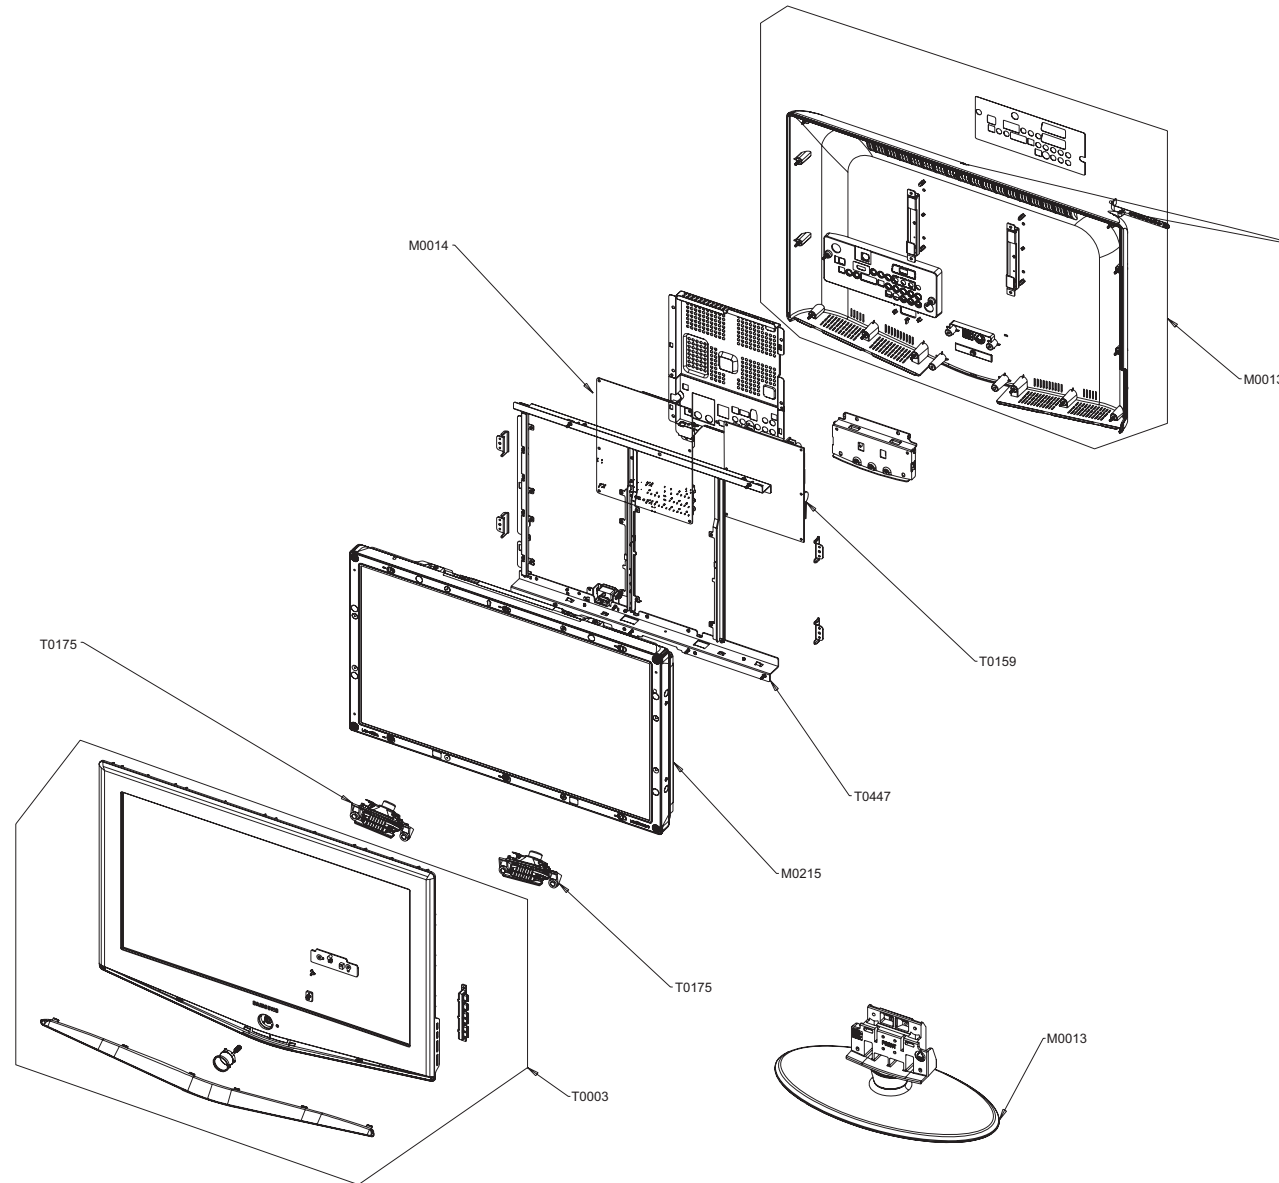

## 5 Exploded View and Parts List

- You can search for updated part codes through ITSELF web site.  
URL : <http://itself.sec.samsung.co.kr/>

### 5-1 LE26R73BD Exploded View

**5-2 LE26R73BD Parts list**

Location	Code.No	Item & Specification	Q'ty	SA/SNA	Remark
T0003	BN96-03012C	ASSY COVER P-FRONT;26R73,EO,ABS+PMMA,HB,	1	SA	
T0175	BN96-03053A	ASSY SPEAKER P;16ohm,Bordeuax 26,Left,5W	1	SA	
T0175	BN96-03054A	ASSY SPEAKER P;16ohm,Bordeuax 26,Right,5	1	SA	
M0215	BN07-00254A	LCD-PANEL;T260XW02,8bit,626.0*373.0*50.0	1	SA	
T0447	BN96-03439B	ASSY BRACKET P-PANEL;26,SECC,BUILT-IN,AU	1	SNA	
M0014	BN94-01001A	ASSY PCB MAIN-AMZ;LE26R74BDX/*	1	SNA	
T0159	BN96-03058A	ASSY PCB P-SMPS;Bordeaux 26 PFC,LE26R71B	1	SA	
M0013	BN96-03245A	ASSY COVER P-REAR;26R73,EO,ABS+PMMA,HB,B	1	SA	
M0013	BN96-03017A	ASSY STAND P-BASE;26R71,ABS+PMMA,HB,BK23	1	SA	