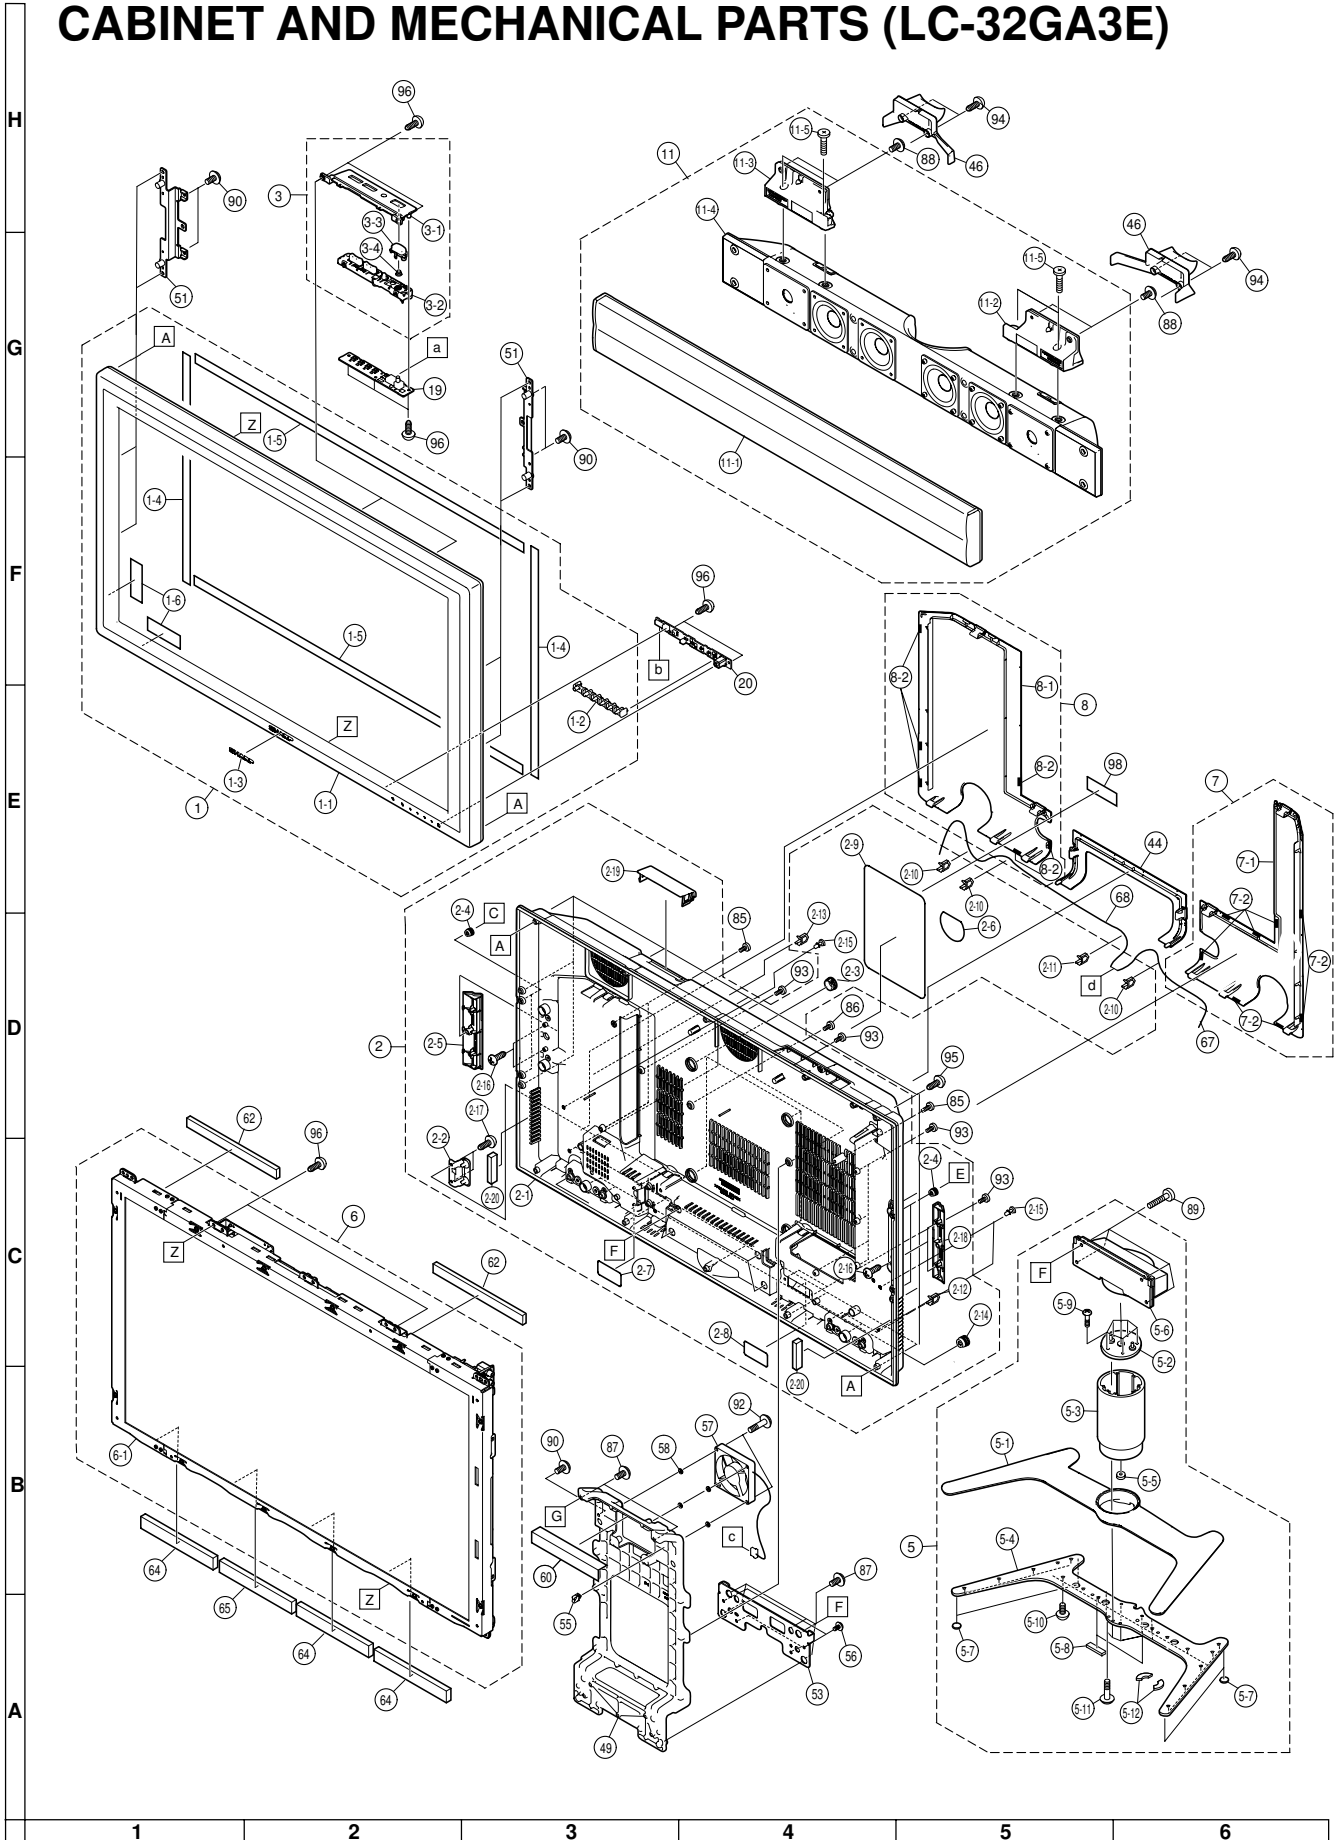

Ref. No.	Part No.	★	Description	Code	Ref. No.	Part No.	★	Description	Code
CABINET AND MECHANICAL PARTS (LC-32GA3E)(Continued)					55	LHLDWA048WJKZ	J	Wire Holder	AB
12-1	<i>Not Available</i>	-	Fan Holder	—	56	LX-BZA046WJFN	J	Screw, x4	AA
12-2	PSPAGA187WJ00	J	Spacer, x4	AB	57	NFANR0126CEZZ	J	DC FAN, x2	AT
12-3	PSPAHA159WJZZ	J	Spacer, x2	AB	58	PSPAGA187WJ00	J	Fan Spacer, x4	AB
12-4	XBPSN30P08JS0	J	Screw, x2	AB	59	PSPAGA203WJZZ	J	Spacer, x2	AC
13	CANGKA299WJ01	J	MAIN PWB Angle Ass'y	BD	60	PSPAHA410WJZZ	J	Spacer	AC
13-1	<i>Not Available</i>	-	MAIN PWB Angle	—	61	PSPANAA005WJKZ	J	Spacer, x2	AC
13-2	LHLDWA029WJKZ	J	Wire Holder	AC	62	PSPAZA458WJZZ	J	Spacer, x2	AD
13-3	PCLiC1033CEZZ	J	Clip, x2	AC	63	PSPAZA478WJKZ	J	Spacer, 1BIT Amp.	AP
13-4	PSPANAA006WJZZ	J	Spacer	AC	64	PSPAZA517WJZZ	J	Spacer	AD
13-5	PZETKA092WJZZ	J	Insulator	AN	65	PSPAZA518WJZZ	J	Spacer	AD
14	DUNTKC268VJ89	J	LCD CONT Unit	CH	66	PSPAZA520WJZZ	J	Spacer, x2	AB
15	DUNTKC427VJ21	-	CPU Unit	—	67	QCNW-C311WJQZ	J	SP-Wire (L)	AK
16	DUNTKC585VJ13	J	MAIN Unit(LC-32GA3E)	CR	68	QCNW-C312WJQZ	J	SP- Wire (R)	AK
16	DUNTKC585VJ14	J	MAIN Unit(LC-32GA3K)	CR	69	QCNW-C393WJQZ	J	Connecting Cord, POW-INV	AL
16	DUNTKC585VJ19	J	MAIN Unit(LC-32GA3F)	CR	70	QCNW-C406WJQZ	J	Connecting Cord, AV-1BIT	AK
16	DUNTKC585VJ34	J	MAIN Unit(LC-32GA3I)	CR	71	QCNW-C414WJQZ	J	FPC, (AV-MAIN)	AE
16	DUNTKC585VJ36	J	MAIN Unit(LC-32GA3R)	CR	72	QCNW-C624WJQZ	J	Connecting Cord, CPU-POW	AM
17	DUNTKC595VJ17	-	DVI Unit	—	73	QCNW-C841WJQZ	J	Connecting Cord, AV-1BIT	AS
18	DUNTKC642UJ01	-	AV Unit(LC-32GA3E/I/R)	—	74	QPWBHC563WJPZ	J	FPC, MAIN-LCD CONT	AN
18	DUNTKC642UJ02	-	AV Unit(LC-32GA3K)	—	75	QPWBMC494WJPZ	J	FPC, (80Pin)	AM
18	DUNTKC642UJ03	-	AV Unit(LC-32GA3F)	—	76	QCNW-C621WJQZ	J	Connecting Cord, DVI-MAIN [ME]	AL
19	DUNTKC643UJ01	-	KEY Unit(LC-32GA3E/I/R)	—	77	QCNW-C796WJPZ	J	Connecting Cord, DVI-MAIN [MD]	AM
19	DUNTKC643UJ02	-	KEY Unit(LC-32GA3K)	—	78	QCNW-C797WJQZ	J	Connecting Cord, DVI-CPU [DU]	AG
19	DUNTKC643UJ03	-	KEY Unit(LC-32GA3F)	—	79	PSLDMA411WJFW	J	DVI PWB Shield	AH
20	DUNTKC644UJ01	-	LED Unit(LC-32GA3E/I/R)	—	80	PSLDMA430WJFW	J	AV-SUB Shield	AH
20	DUNTKC644UJ02	-	LED Unit(LC-32GA3K)	—	81	PSLDMA535WJZZ	J	Shield, SCART	AG
20	DUNTKC644UJ03	-	LED Unit(LC-32GA3F)	—	82	QEARZA041WJZZ	J	Earth Plate	AE
21	DUNTKC645UJ01	-	EXT. SP Unit(LC-32GA3E/I/R)	—	83	RCORF0103CEZZ	J	Core	AK
21	DUNTKC645UJ02	-	EXT. SP Unit(LC-32GA3K)	—	84	RCORFA039WJZZ	J	Core, x2	AG
21	DUNTKC645UJ03	-	EXT. SP Unit(LC-32GA3F)	—	85	XBBS830P08000	J	Screw, x16	AA
22	DUNTKC646UJ01	-	FRONT Unit(LC-32GA3E/I/R)	—	86	XBBS940P08000	J	Screw, x2	AB
22	DUNTKC646UJ02	-	FRONT Unit(LC-32GA3K)	—	87	XBBS940P16000	J	Screw, x7	AB
22	DUNTKC646UJ03	-	FRONT Unit(LC-32GA3F)	—	88	XBBS940P25000	J	Screw, x4	AB
23	RDENCA068WJZZ	-	POWER Unit	—	89	XBBSN50P12JS0	J	Screw, x4	AF
24	B2SX4102BT	J	1-BIT AMPLIFIER Unit	BL	90	XBPSL30P06WS0	J	Screw, x40	AA
25	CANGKA292WJ02	J	AV SUB Angle Ass'y	AT	91	XBPSN30P04J00	J	Screw, x2 (For 1BIT)	AA
25-1	<i>Not Available</i>	-	AV SUB Angle	—	92	XBPSN30P20XS0	J	Screw, x4 (For Fan)	AB
25-2	LHLDWA043WJKZ	J	Wire Holder, x4	AB	93	XEBS930P08000	J	Screw, x10 (For Terminal)	AA
25-3	PSPANAA006WJZZ	J	Spacer	AC	94	XEBS940P12000	J	Screw, x4	AB
26	LHLDW1072GEZZ	J	Fan Wire Holder	AA	95	XEBS940P20000	J	Screw, x13 (For CAB A-B)	AB
27	PSLDMA436WJFW	J	Shield (On Tuner)	AH	96	XEBSN30P10000	J	Screw, x11	AA
28	QCNW-C404WJQZ	J	Connecting Cord, AV-EXT.SP	AG	97	QEARPA129WJN1	J	Earth Plate	AG
29	QCNW-C411WJQZ	J	Connecting Cord, AV-LCD CONT	AK	98	<i>Not Available</i>	-	No Label	—
30	QCNW-C476WJQZ	J	Connecting Cord, AV-FRONT	AN	99	XBPSN30P06JS0	J	Screw	AB
31	QCNW-C581WJQZ	J	Connecting Cord, AV-LCD CONT	AH					
32	QCNW-C584WJQZ	J	Connecting Cord, POW-AV,MAIN	AV					
33	QCNW-C620WJQZ	J	Connecting Cord, AV-DVI	AM					
34	QCNW-C622WJPZ	J	Connecting Cord, AV-MAIN	BA					
35	QCNW-C403WJQZ	J	Connecting Cord, AV-LED	AP					
36	QCNW-C399WJQZ	J	Connecting Cord, LCD CONT-POW	AH					
37	QCNW-C400WJQZ	J	Connecting Cord, LCD CONT-INV	AL					
38	QCNW-C412WJQZ	J	Connecting Cord, LCD CONT-INVGND	AK					
39	QCNW-C413WJQZ	J	Connecting Cord, LCD CONT-KEY	AH					
40	QCNW-C623WJQZ	J	Connecting Cord, LCD CONT-MAINAP	AN					
41	NSFTZ0134CEFW	J	Shaft, x4 (For DVI)	AD					
42	XBPSL30P06WS0	J	Screw, x4	AA					
43	GCOVAA678WJKA	J	PC Card Cover	AE					
44	GCOVAA827WJKB	J	Terminal Cover (Center)	AM					
45	GCOVAA839WJKB	J	SP Blacket (R)	AK					
46	GCOVAA840WJKB	J	SP Blacket (L)	AK					
47	GCOVAA871WJKB	J	AV Terminal Cover (Top)	AH					
48	GCOVAA897WJKB	J	AV Terminal Cover (Bottom)	AK					

CABINET AND MECHANICAL PARTS (LC-32GA3E)