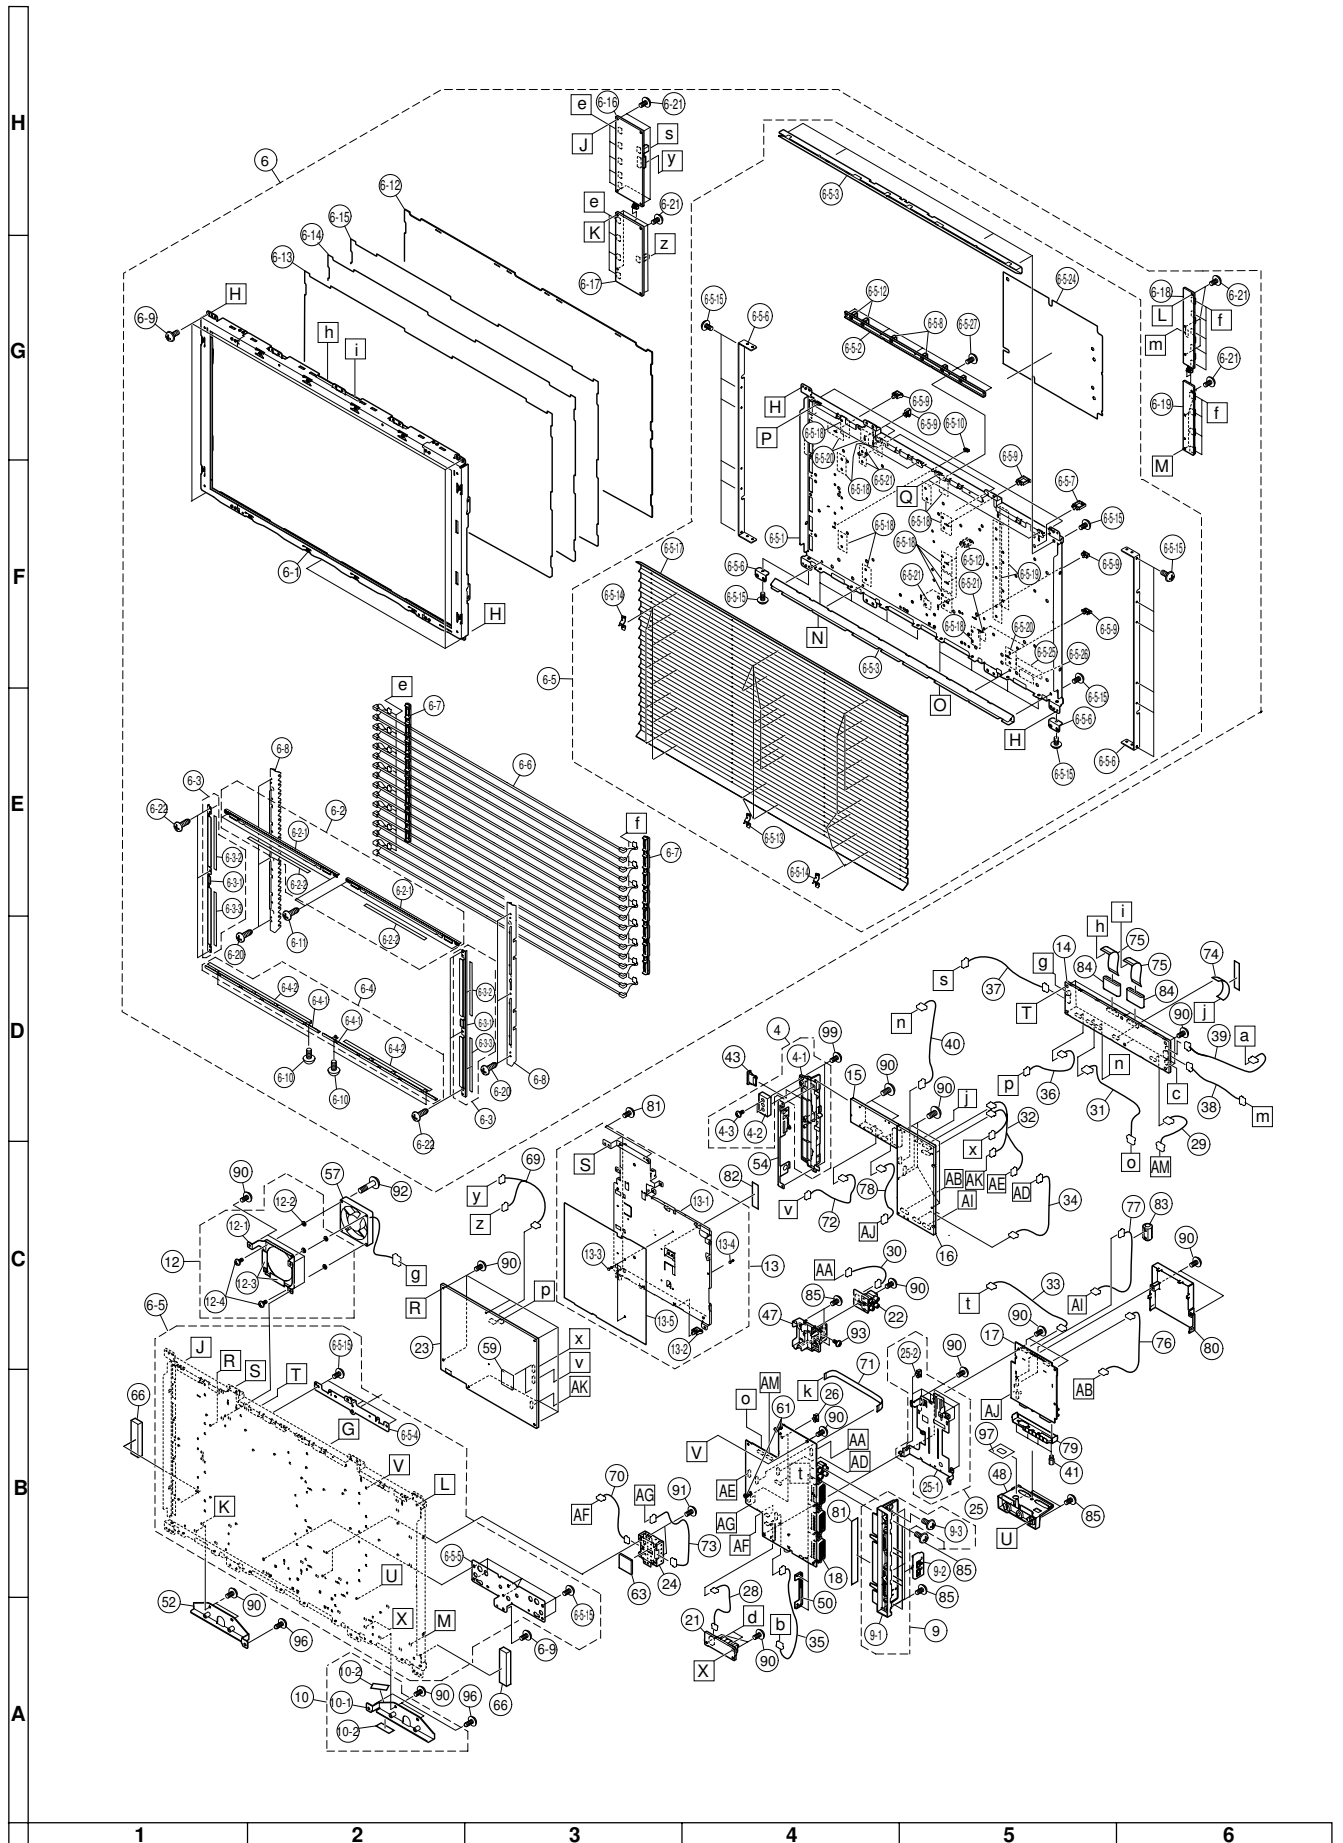

Ref. No.	Part No.	★	Description	Code	Ref. No.	Part No.	★	Description	Code
CABINET AND MECHANICAL PARTS (LC-37GA3E)					6-4-1	<i>Not Available</i>	-	Sheet Angle, x2	—
					6-4-2	PSPAKA039WJKZ	J	Spacer, x2	AD
1	CCABAA650WJ01	J	Front Cabinet Ass'y	BK	6-5	CCHSMA122WJ02	J	Chassis Ass'y	CE
1-1	<i>Not Available</i>	-	Front Cabinet	—	6-5-1	<i>Not Available</i>	-	Chassis	—
1-2	GCOVAA829WJSA	J	R/C LED Cover	AG	6-5-2	LANGFA102WJFW	J	Fixing Metal	AQ
1-3	HBDGBA036WJSA	J	Badge, "SHARP"	AP	6-5-3	LANGFA103WJFW	J	Fixing Metal	AN
1-4	PSPAHA416WJZZ	J	Mask Spacer, x2	AC	6-5-4	LANGFA104WJFW	J	Fixing Metal, x3	AN
1-5	PSPAHA412WJZZ	J	Mask Spacer, x2	AD	6-5-5	LANGKA245WJFW	J	Fixing Metal, x2	AS
2	CCABBA424WJ01	J	Rear Cabinet Ass'y (LC-37GA3E/K/F/R)	BN	6-5-6	LANGKA274WJZZ	J	Fixing Metal	AT
2	CCABBA424WJ05	J	Rear Cabinet Ass'y (LC-37GA3I)	BN	6-5-7	LANGKA288WJFW	J	Fixing Metal	AT
2-1	<i>Not Available</i>	-	Rear Cabinet	—	6-5-8	LANGKA289WJFW	J	Fixing Metal	BD
2-2	GCOVAA784WJKB	J	Stand Power Cover	AE	6-5-9	LANGKA290WJFW	J	Fixing Metal	BD
2-3	GCOVAA838WJKB	J	Hole Cover, x4	AK	6-5-10	LHLDWA043WJKZ	J	Holder, x4	AB
2-4	GCOVAA755WJKB	J	SP Cover Side, x4	AC	6-5-11	LHLDWA046WJKZ	J	Holder, x11	AC
2-5	GCOVAA836WJKB	J	SP Cover (R)	AH	6-5-12	LHLDWA056WJKZ	J	Holder, x5	AC
2-6	HiNDP5733CESF	J	AQUOS Label	AD	6-5-13	LHLDWA058WJKZ	J	Holder, x2	AC
2-7	HiNDPA834WJSB	J	Stand DC Indicator	AD	6-5-14	LHLDZA315WJKZ	J	Lamp Clip, x9	AD
2-8	HiNDPA931WJSB	J	Speaker Terminal Indicator	AC	6-5-15	LHLDZA346WJKZ	J	Mirror Clip, x22	AC
2-9	HiNDPA994WJSA	J	J Indicator(LC-37GA3E/K/F/R)	AH	6-5-16	LX-BZA046WJFN	J	Screw, x37	AA
2-9	HiNDPB045WJSA	J	J Indicator(LC-37GA3I)	AH	6-5-17	PMiR-A052WJZZ	J	Mirror	BG
2-10	LHLDWA048WJKZ	J	Holder, x3	AB	6-5-18	PSPAHA397WJZZ	J	Spacer, x6	AB
2-11	LHLDWA055WJKZ	J	Holder, x2	AC	6-5-19	PSPAHA339WJZZ	J	Spacer, x3	AD
2-12	LHLDWA057WJKZ	J	Holder	AE	6-5-20	PSPAHA337WJZZ	J	Spacer, x11	AC
2-13	LHLDWA059WJKZ	J	Holder	AC	6-5-21	PSPAHA398WJZZ	J	Spacer, x4	AB
2-14	LHLDZ0132CEZZ	J	Holder, x2	AD	6-5-22	PSPAHA409WJZZ	J	Spacer	AD
2-15	PCLiCA001WJKZ	J	Hole Cover, x6	AC	6-5-23	PSPAZA466WJKZ	J	Spacer, x4	AB
2-16	XEBS930P08000	J	Screw, x4	AA	6-5-24	PSPAZA519WJZZ	J	Spacer, x2	AB
2-17	XEBS930P10000	J	Screw, x2	AA	6-5-25	PSPAZA534WJZZ	J	Spacer	AC
2-18	GCOVAA837WJKB	J	SP Cover (L)	AH	6-5-26	PZETKA064WJZZ	J	Insulator	AK
2-19	GCOVAA929WJKB	J	PC Card Cover	AK	6-5-27	PZETKA065WJZZ	J	Insulator	AH
2-20	PSPAZA521WJZZ	J	J Spacer, x2	AD	6-5-28	PZETKA078WJZZ	J	Insulator	AP
2-21	PSPAHA377WJZZ	J	PC Card Spacer	AB	6-5-29	TCAUZA031WJZZ	J	Caution Card	AB
3	CCOVAA895WJ01	J	Top Control Cover Ass'y	AT	6-5-30	TLABNA923WJZZ	J	No. Label	—
3-1	<i>Not Available</i>	-	Top Control Cover	—	6-5-31	XBPSN30P06WS0	J	Screw, x5	AA
3-2	JBTN-A307WJKB	J	Open Button	AH	6-5-32	XBPSN40P06J00	J	Screw, x20	AA
3-3	JBTN-A306WJKB	J	Power Button	AG	6-6	KLMP-A041WJZZ	J	Lamp, x9	BA
3-4	MSPRCA014WJFW	J	Power Button Spring	AB	6-7	LHLDZA307WJK0	J	Lamp Holder (Bottom), x2	AK
4	CCOVAA898WJ01	J	Cover	AQ	6-8	LHLDZA308WJKZ	J	Lamp Holder (Top), x2	AM
4-1	<i>Not Available</i>	-	Cover	—	6-9	LX-BZA051WJFN	J	Screw, x5	AB
4-2	LHLDZA405WJZZ	J	Holder	AE	6-10	LX-BZA074WJFN	J	Screw, x8	AA
4-3	XEBSN30P06000	J	Screw, x2	AA	6-11	PCOVUA028WJZZ	J	Diffusion Panel	BH
5	CDAi-A122WJ07	J	Stand Ass'y	BP	6-12	PSHEPA238WJZZ	J	Reflection/Deflection Sheet	CC
5-1	GDAi-A122WJKB	J	Stand Base	BC	6-13	PSHEPA171WJZZ	J	Prism Sheet	BS
5-2	GDAi-A117WJF8	J	Swivel Base	AP	6-14	PSHEPA172WJZZ	J	Diffusion Sheet	AX
5-3	GDAi-A125WJSB	J	Stand Support	BF	6-15	RUNTKA080WJZZ	-	INVERTER-Unit (A)	—
5-4	LANGKA282WJSA	J	Base Angle	BD	6-16	RUNTKA081WJZZ	-	INVERTER-Unit (B)	—
5-5	LX-NZA013WJFN	J	Nut	AE	6-17	RUNTKA082WJZZ	-	INVERTER-G-Unit (A)	—
5-6	MHNG-A076WJSB	J	Hinge	BK	6-18	RUNTKA083WJZZ	-	INVERTER-G-Unit (B)	—
5-7	PSPAZA476WJZZ	J	Leg Cushion-A, x4	AC	6-19	XBBSN30P08000	J	Screw, x6	AA
5-8	PSPAZA477WJZZ	J	Leg Cushion-B, x2	AD	6-20	XBPSL30P06WS0	J	Screw, x16	AA
5-9	XCSS940P25000	J	Screw, x5	AB	6-21	XEBSN30P10000	J	Screw, x6	AA
5-10	XEBS940P10000	J	Screw, x10	AB	7	CCOVAA841WJ02	J	Terminal Cover (R) Ass'y	AV
5-11	XCBS940P25000	J	Screw, x5	AB	7-1	<i>Not Available</i>	-	Terminal Cover (R)	—
5-12	PSPAZA530WJZZ	J	Leg Cushion-C, x2	AD	7-2	PSPAHA418WJZZ	J	Himeron, x4	AA
6	<i>Not Available</i>	-	LCD PANEL Unit Ass'y	—	8	CCOVAA842WJ02	J	Terminal Cover (L) Ass'y	AW
6-1	RLCDTA027WJZZ	J	37" WIDE LCD PANEL Unit	FS	8-1	<i>Not Available</i>	-	Terminal Cover (L)	—
6-2	CANGKA219WJ01	J	Sheet Angle Ass'y (Top), x2	AN	8-2	PSPAHA418WJZZ	J	Himeron, x6	AA
6-2-1	<i>Not Available</i>	-	Sheet Angle (Top), x2	—	9	CCOVAA896WJ01	J	AV PWB Cover Ass'y	AP