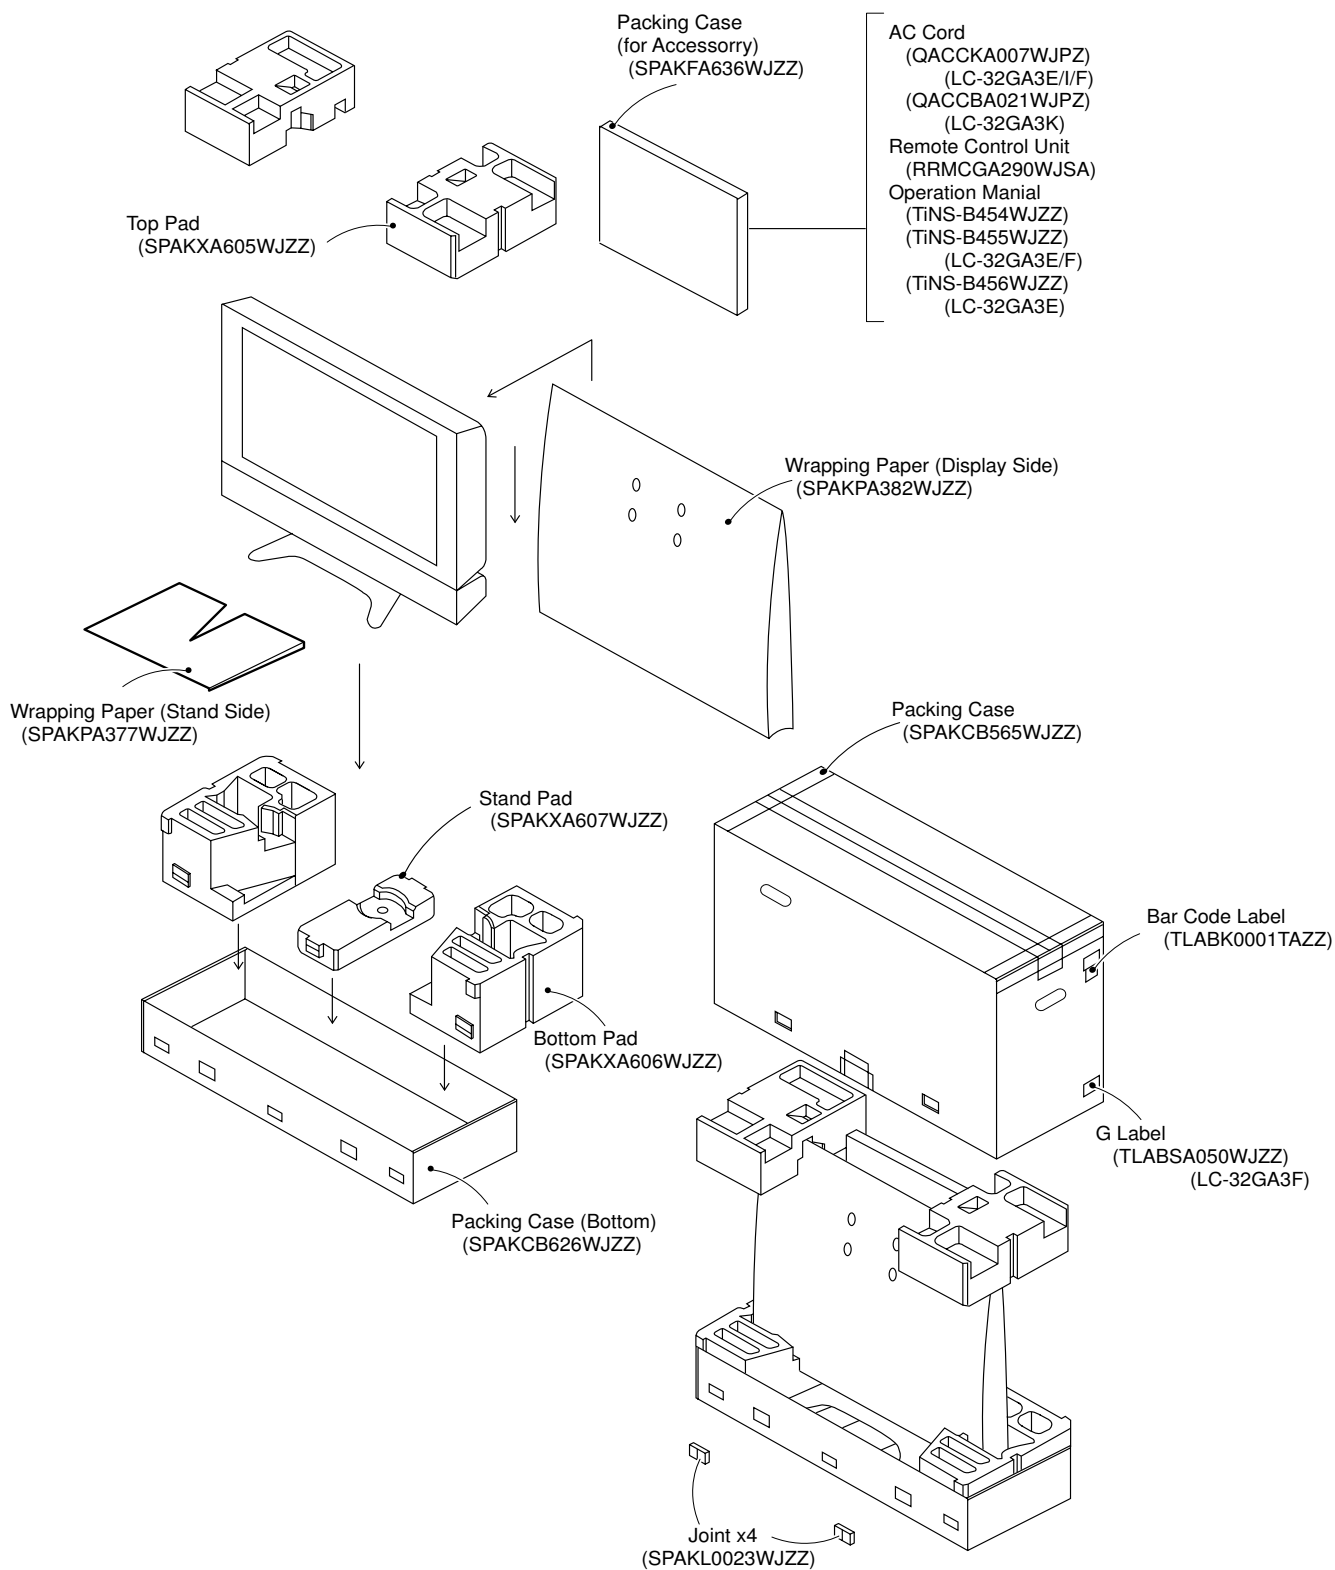

PACKING OF THE SET (LC-32GA3E)