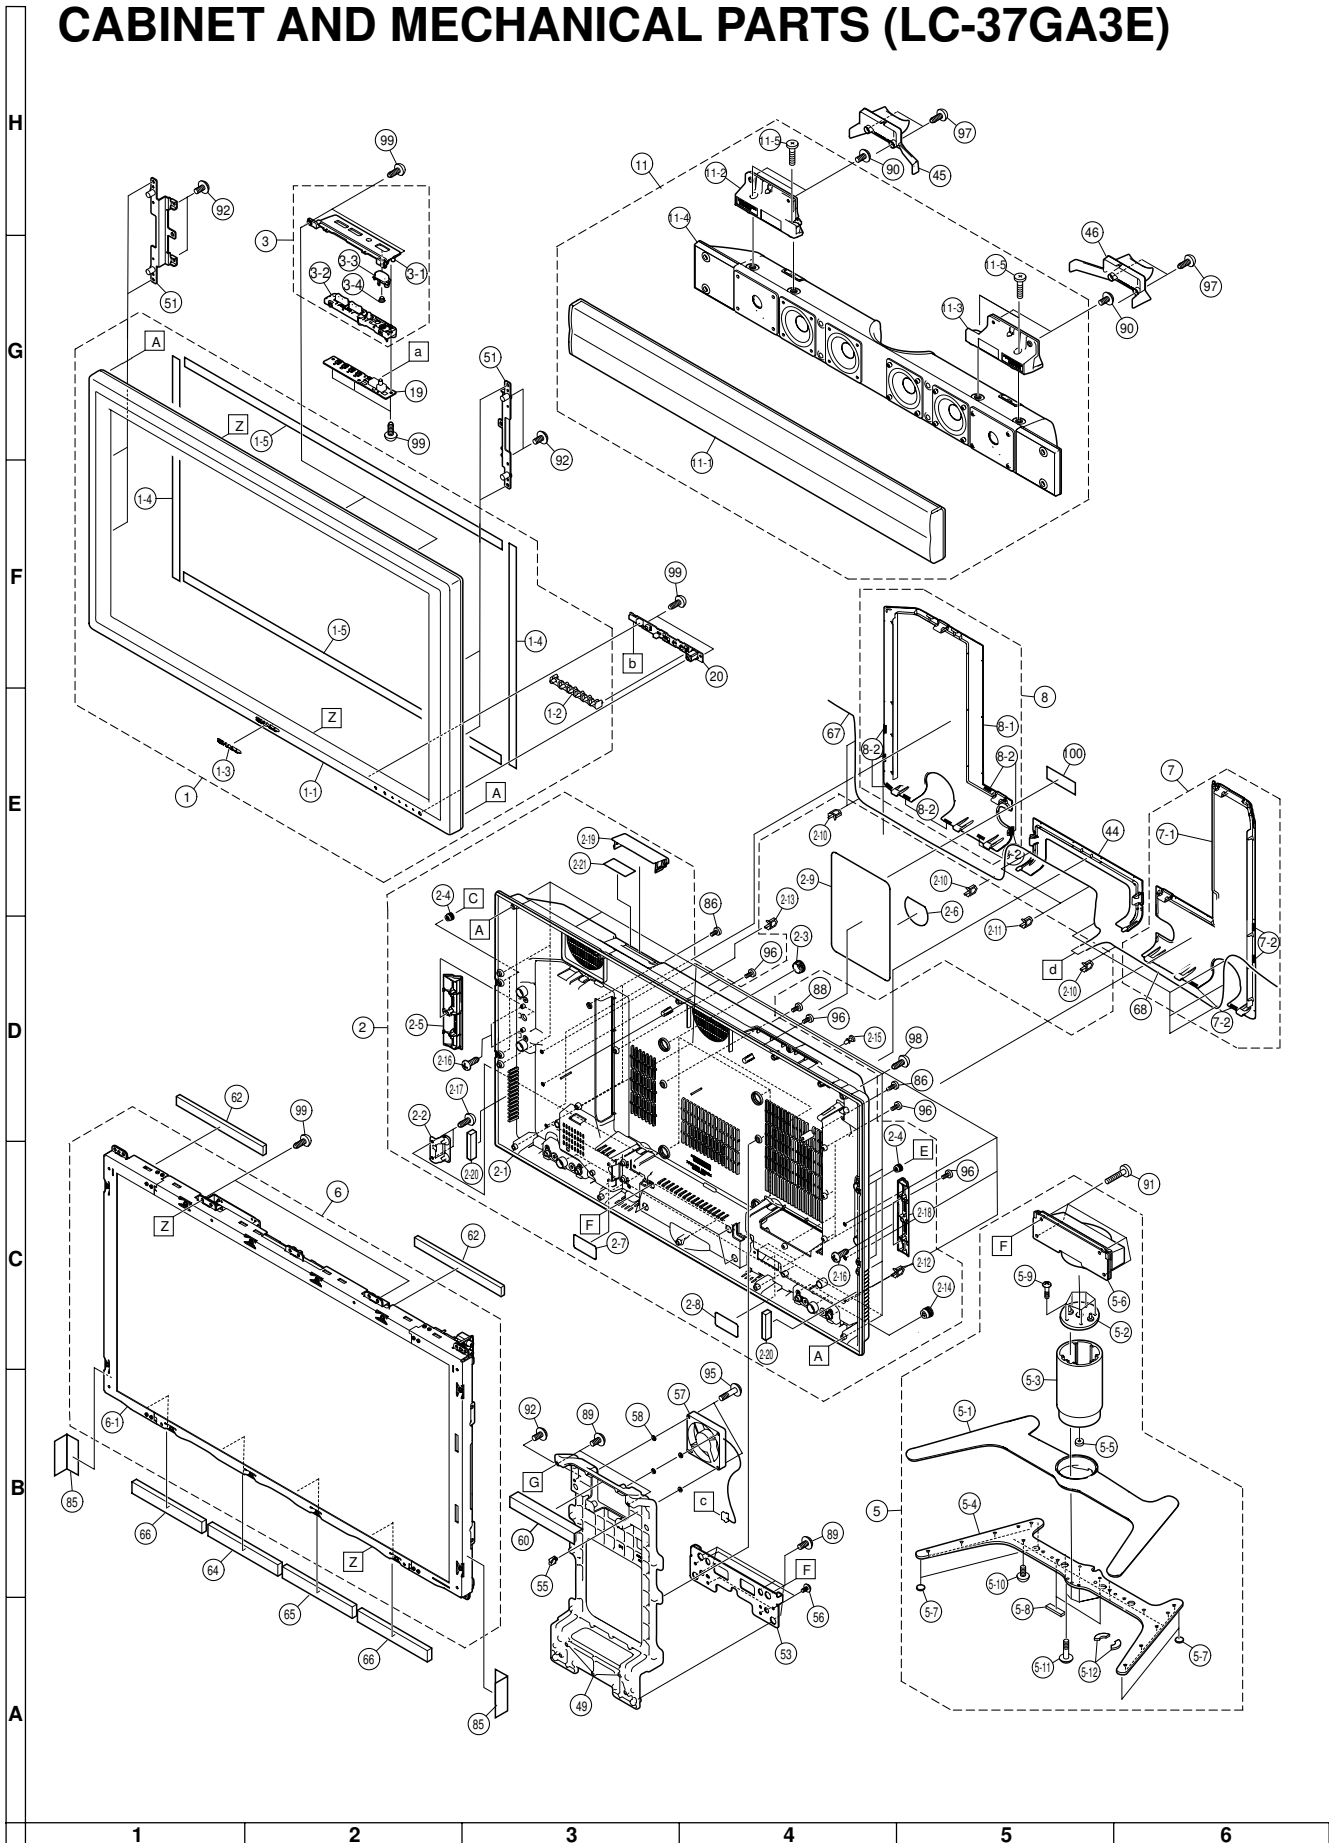

Ref. No.	Part No.	★	Description	Code	Ref. No.	Part No.	★	Description	Code
CABINET AND MECHANICAL PARTS (LC-37GA3E)(Continued)									
11-4	RSP-ZA078WJN1	J	Speaker	BW	47	GCOVAA871WJKB	J	AV Terminal Cover (Top)	AH
11-5	XBBS950P14000	J	Screw, x4	AB	48	GCOVAA897WJKB	J	AV Terminal Cover (Bottom)	AK
12	CANGFA118WJ01	J	Fan Holder Ass'y	AR	49	LANGFA105WJFW	J	Centre Angle	BP
12-1	<i>Not Available</i>	-	Fan Holder	—	50	LANGK0782CEFW	J	Angle, x3	AF
12-2	PSPAGA187WJ00	J	Spacer, x4	AB	51	LANGKA254WJFW	J	Side Angle, x2	AL
12-3	PSPAHA159WJZZ	J	Spacer, x2	AB	52	LANGKA278WJZZ	J	SP Angle	AN
12-4	XBPSN30P08JS0	J	Screw, x2	AB	53	LANGKA271WJZZ	J	Stand Angle	AP
13	CANGKA299WJ01	J	MAIN PWB Angle Ass'y	BD	54	LANGKA297WJFW	J	DVI PWB Terminal Angle	AM
13-1	<i>Not Available</i>	-	MAIN PWB Angle	—	55	LHLDWA048WJKZ	J	Wire Holder	AB
13-2	LHLDWA029WJKZ	J	Wire Holder	AC	56	LX-BZA046WJFN	J	Screw, x4	AA
13-3	PCLIC1033CEZZ	J	Clip, x2	AC	57	NFANR0126CEZZ	J	DC FAN, x2	AT
13-4	PSPANA006WJZZ	J	Spacer	AC	58	PSPAGA187WJ00	J	Fan Spacer, x4	AB
13-5	PZETKA092WJZZ	J	Insulator	AN	59	PSPAGA203WJZZ	J	Spacer, x2	AC
13-6	LANGKA313WJFW	J	Main PWB Earth Angle, x2	AH	60	PSPAHA410WJZZ	J	Spacer	AC
13-7	LANGKA314WJFW	J	Fixing Metal	AG	61	PSPANA005WJKZ	J	Spacer, x2	AC
14	DUNTKC268VJ91	J	LCD CONT Unit	CH	62	PSPAZA533WJZZ	J	Spacer, x2	AD
15	DUNTKC427VJ21	-	CPU Unit	—	63	PSPAZA478WJKZ	J	Spacer, 1BIT Amp.	AP
16	DUNTKC585VJ21	J	MAIN Unit(LC-37GA3E)	CR	64	PSPAZA454WJZZ	J	Spacer	AC
16	DUNTKC585VJ22	J	MAIN Unit(LC-37GA3K)	CR	65	PSPAZA455WJZZ	J	Spacer	AC
16	DUNTKC585VJ23	J	MAIN Unit(LC-37GA3F)	CR	66	PSPAZA456WJZZ	J	Spacer, x2	AD
16	DUNTKC585VJ39	J	MAIN Unit(LC-37GA3I)	CR	67	QCNW-C311WJQZ	J	SP-Wire (L)	AK
16	DUNTKC585VJ40	J	MAIN Unit(LC-37GA3R)	CR	68	QCNW-C470WJQZ	J	SP- Wire (R)	AH
17	DUNTKC595VJ19	-	DVI Unit	—	69	QCNW-C504WJQZ	J	Connecting Cord, INV-POWER [PG]	AL
18	DUNTKC642UJ07	-	AV Unit(LC-37GA3E/I/R)	—	70	QCNW-C406WJQZ	J	Connecting Cord, AV-1BIT [SC]	AK
18	DUNTKC642UJ08	-	AV Unit(LC-37GA3K)	—	71	QCNW-C414WJQZ	J	Connecting Cord, AV-MAIN[FFC] [FC]	AE
18	DUNTKC642UJ10	-	AV Unit(LC-37GA3F)	—	72	QCNW-C624WJQZ	J	Connecting Cord, POW-CPU [DP]	AM
19	DUNTKC643UJ07	-	KEY Unit(LC-37GA3E/I/R)	—	73	QCNW-C841WJQZ	J	Connecting Cord, AV-1BIT [SA]	AS
19	DUNTKC643UJ08	-	KEY Unit(LC-37GA3K)	—	74	QPWBHC563WJPZ	J	Connecting Cord, MAIN-LCD_C(FPC) [LV]	AN
19	DUNTKC643UJ10	-	KEY Unit(LC-37GA3F)	—	75	QPWBMC494WJPZ	J	Connecting Cord, FPC(80PIN)	AM
20	DUNTKC644UJ07	-	LED Unit(LC-37GA3E/I/R)	—	76	QCNW-C621WJQZ	J	Connecting Cord, DVI-MAIN [ME]	AL
20	DUNTKC644UJ08	-	LED Unit(LC-37GA3K)	—	77	QCNW-C796WJPZ	J	Connecting Cord, DVI-MAIN [MD]	AM
20	DUNTKC644UJ10	-	LED Unit(LC-37GA3F)	—	78	QCNW-C797WJQZ	J	Connecting Cord, DVI-CPU [DU]	AG
21	DUNTKC645UJ07	-	EXT.SP Unit(LC-37GA3E/I/R)	—	79	PSLDMA411WJFW	J	DVI PWB Shield	AH
21	DUNTKC645UJ08	-	EXT.SP Unit(LC-37GA3K)	—	80	PSLDMA430WJFW	J	AV-SUB Shield	AH
21	DUNTKC645UJ10	-	EXT.SP Unit(LC-37GA3F)	—	81	PSLDMA535WJZZ	J	Shield, SCART	AG
22	DUNTKC646UJ07	-	FRONT Unit(LC-37GA3E/I/R)	—	82	PEARZA041WJZZ	J	Earth Plate	AE
22	DUNTKC646UJ08	-	FRONT Unit(LC-37GA3K)	—	83	RCORF0103CEZZ	J	Core	AK
22	DUNTKC646UJ10	-	FRONT Unit(LC-37GA3F)	—	84	RCORFA039WJZZ	J	Core, x2	AG
23	RDENCA068WJZZ	-	POWER Unit	—	85	PSPAZA520WJZZ	J	Spacer, x2	AB
24	B2SX4102BT	J	1 BIT AMPLIFIER Unit	BL	86	XBBS830P08000	J	Screw, x16	AA
25	CANGKA292WJ02	J	AV SUB Angle Ass'y	AT	87	XBBS930P08000	J	Screw, x6	AA
25-1	<i>Not Available</i>	-	AV SUB Angle	—	88	XBBS940P08000	J	Screw, x2	AB
25-2	LHLDWA043WJKZ	J	Wire Holder, x4	AB	89	XBBS940P16000	J	Screw, x7	AB
25-3	PSPANA006WJZZ	J	Spacer	AC	90	XBBS940P25000	J	Screw, x4	AB
26	LHLDW1060CEZZ	J	Wire Holder	AB	91	XBBSN50P12JS0	J	Screw, x4	AF
27	PSLDMA436WJFW	J	Shield (On Tuner)	AH	92	XBPSL30P06WS0	J	Screw, x50	AA
28	QCNW-C507WJQZ	J	Connecting Cord, AV-SP [SP]	AG	93	XBPSN30P04J00	J	Screw, x2	AA
29	QCNW-C411WJQZ	J	Connecting Cord, AV-LCDCNT [RM]	AK	94	XBPSN30P06JS0	J	Screw, x2	AB
30	QCNW-C510WJPZ	J	Connecting Cord, AV-FRONT [VD]	AS	95	XBPSN30P20XS0	J	Screw, x4	AB
31	QCNW-C581WJQZ	J	Connecting Cord, AV-LCDCNT [ST]	AM	96	XEBS930P08000	J	Screw, x11	AA
32	QCNW-C584WJQZ	J	Connecting Cord, POW-AV,MAIN [PA, PB, PE]	AV	97	XEBS940P12000	J	Screw, x4	AB
33	QCNW-C620WJQZ	J	Connecting Cord, AV-DVI [AV]	AM	98	XEBS940P20000	J	Screw, x13	AB
34	QCNW-C622WJPZ	J	Connecting Cord, AV-MAIN [MA]	BA	99	XEBSN30P10000	J	Screw, x11	AA
35	QCNW-C747WJQZ	J	Connecting Cord, AV-LED [RA]	AP	100	<i>Not Available</i>	-	No Label	—
36	QCNW-C399WJQZ	J	Connecting Cord, POW-LCDCNT [PO]	AH	101	PSPAZA399WJKA	J	Spacer(IC3300)	—
37	QCNW-C505WJQZ	J	Connecting Cord, LCDCNT-INV(A),INV(B) [BL]	AM	102	PSPAZA398WJKA	J	Spacer(IC3700)	AK

CABINET AND MECHANICAL PARTS (LC-37GA3E)