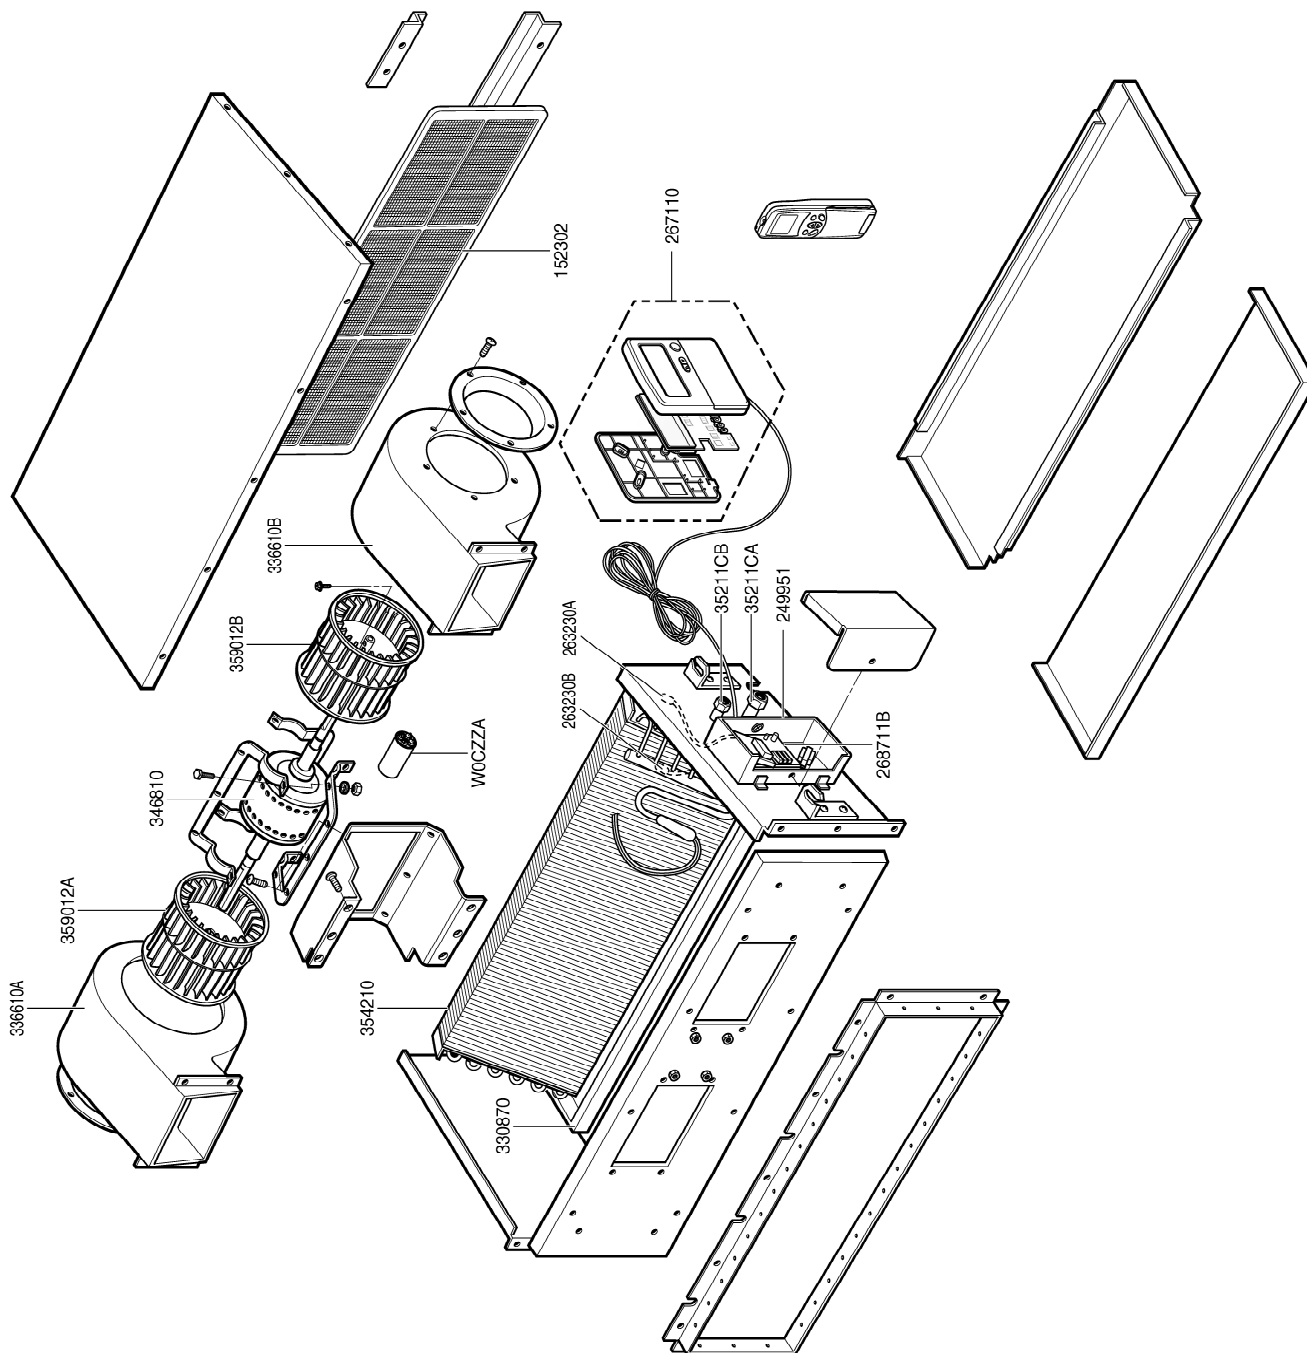

Exploded View and Replacement Parts List

(1) Indoor Unit

• MODEL: LB-E4880HL

(2) Outdoor Unit

MODEL: LB-E4880HL