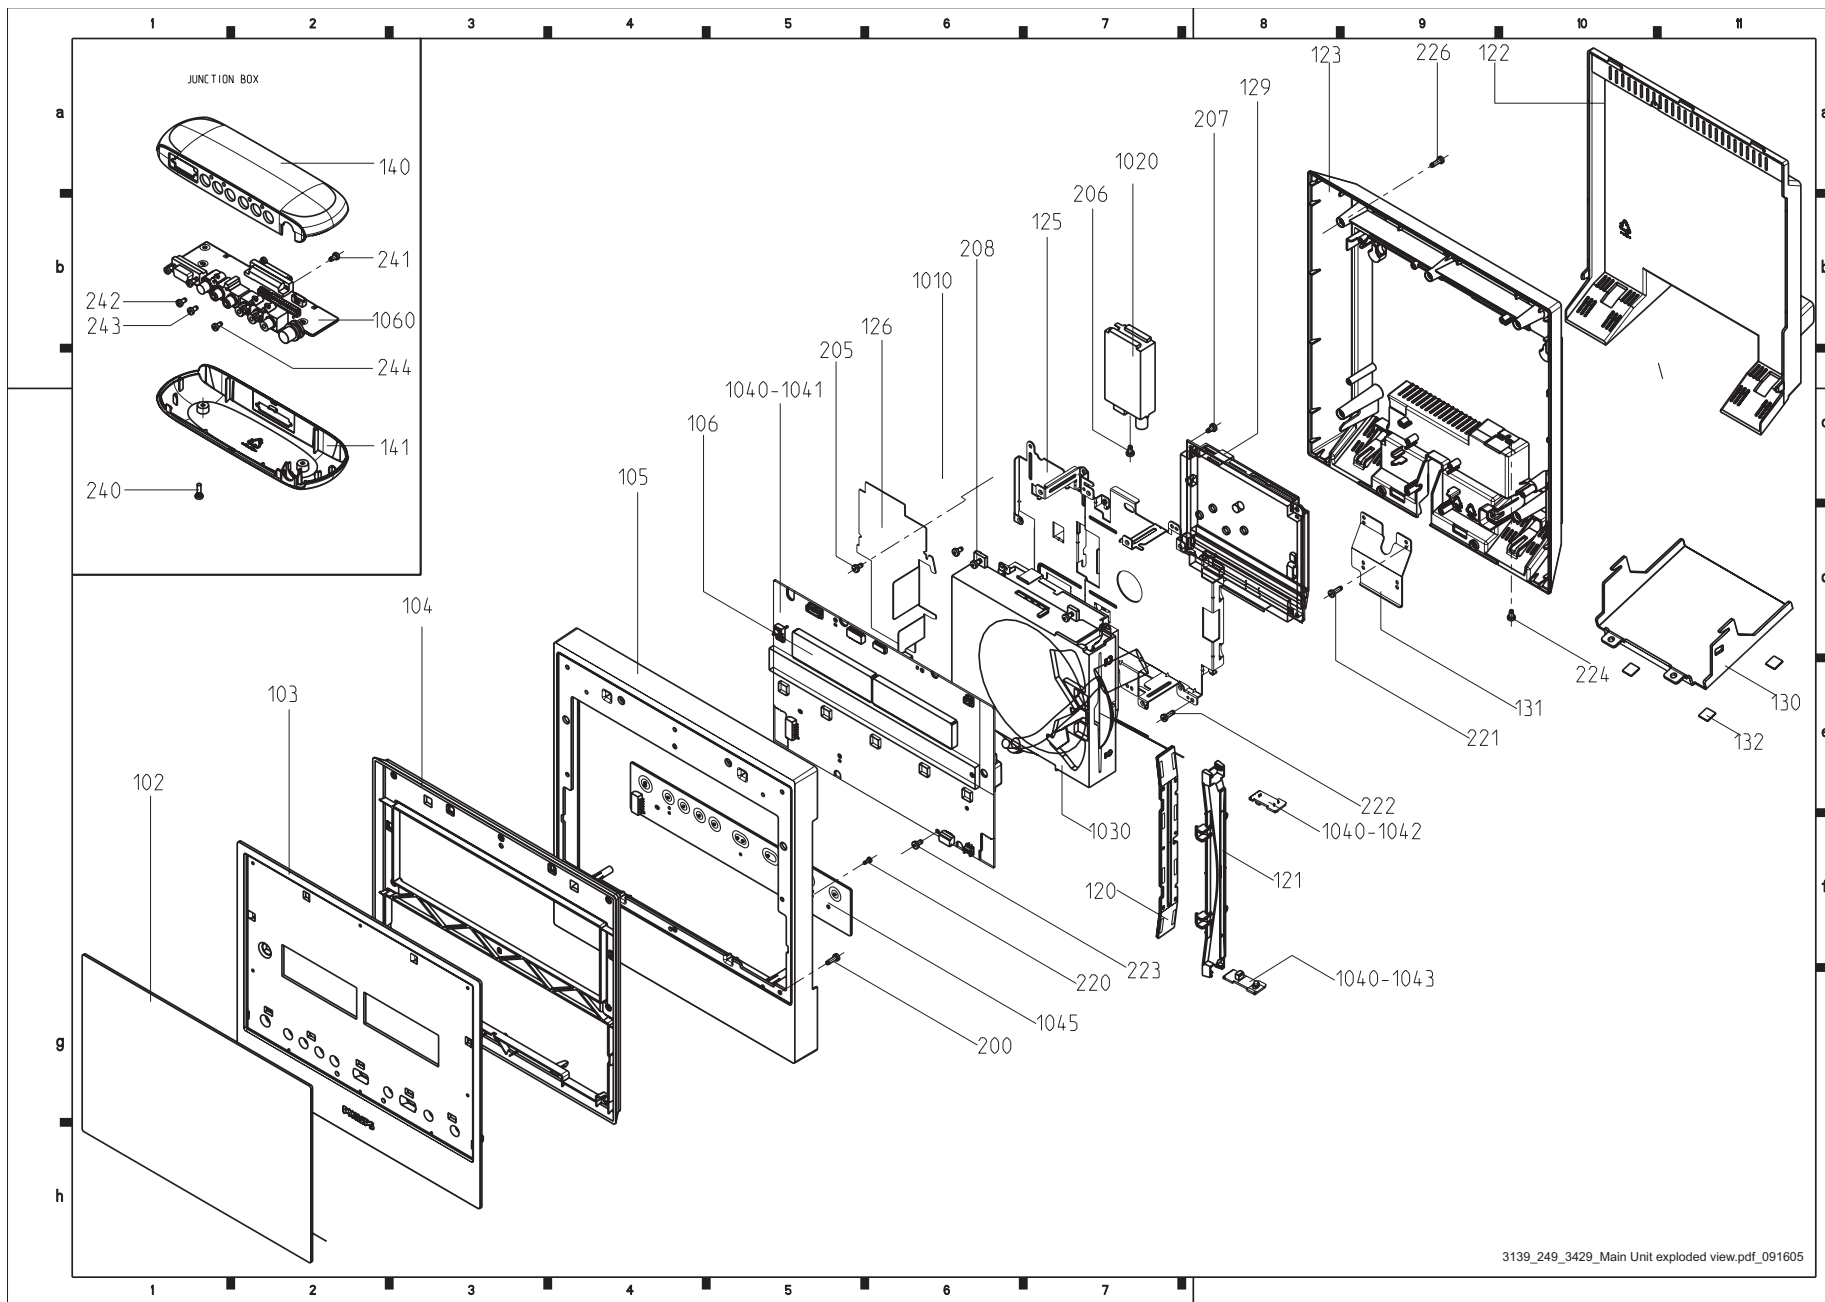

9. Exploded View of the Main Unit Set

Exploded View of the Wireless Surround Box Set

Exploded View of the Power Box Set

Exploded View of the Speaker Box

Exploded View of the Stands

HTS9800W/12**MISCELLANEOUS**

STAND

9965 000 35020	RUBBER FOOT 20X4.0T
----------------	---------------------