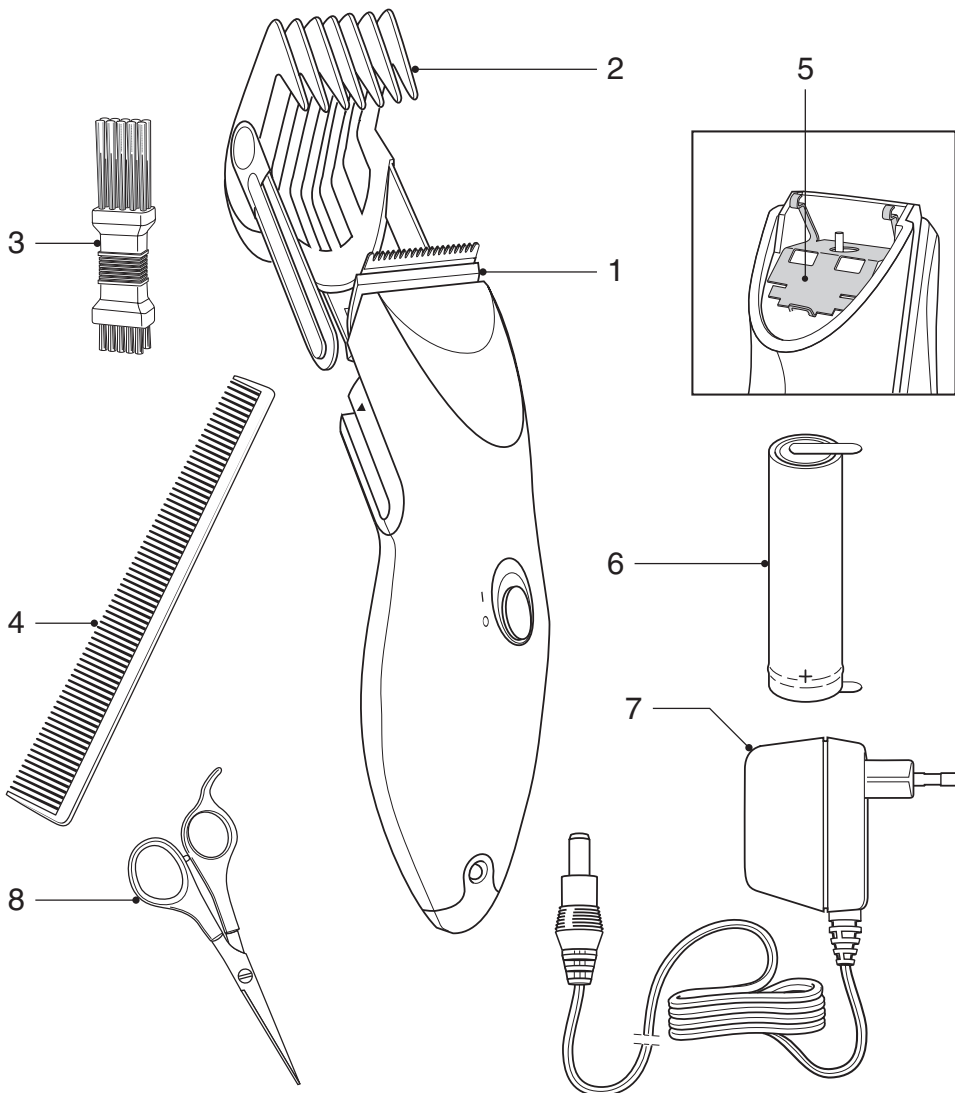

### Features :

- Adjustable attachment comb for even cutting result.
- 7 hair length settings from 4 to 21 mm.
- Maintenance free cutting element; no oiling required.
- Width cutting unit 32 mm.
- Rechargeable for cordless operation.
- Mains operation possible for trimming when batteries are empty.
- AC/DC adapter.
- Charging time ( empty → full ) 12 hours.
- Operation time ( full → empty ) 30 minutes.

**Product meets the requirements regarding interference suppression on radio and TV.**

**TO REPLACE TRIMMER CLAMP (5)**

**TO REPLACE BATTERY (6)**

- Remove styling comb (2)
- Remove cutter (1)
- Remove trimmer clamp (5)
- Remove screw "A"
- Open housing

Dimensions screw A : 2.2 x 6

Pos	Description	Service code
1	Cutter	4822 690 10212
2	Adjustable comb	4822 690 10203
3	Cleaning brush	4822 479 30183
4	Styling comb	4822 690 30433
5	Trimmer clamp	4203 035 71060
6	Battery (NiCd)	4822 138 10336
7	AC/AD adapter EURO	4822 690 30441
	AC/AD adapter UK	4822 690 30442
	AC/AD adapter USA	4822 690 30443
	AC/AD adapter CDN	4822 690 30444
	AC/AD adapter JPN	4822 219 10148
	AC/AD adapter AUS	4822 219 10149
	AC/AD adapter TWN	4822 219 10151
	AC/AD adapter KOR	4822 219 10152
8	Scissors	4822 690 30434
	Dir. for use: UK, D, N, S, SF, DK, GR	4203 035 74180
	Dir. for use: UK, D, F, NL, E, P, I, TR	4203 035 74190
	Dir. for use: UK, Russian, Polish, Estonian, Latvian, Lithuanian	4203 035 74200
	Dir. for use: UK, Russian, Ukrainian, Croatian, Slovenian, Czech, Slovak, Hungarian, Rumanian	4203 035 74210
	Dir. for use: Japan	4203 035 74220
	Dir. for use: UK, Arabic, Farsi, E, Brazilian, F	4203 035 74230
	Dir. for use: UK, S-Chinese, T-Chinese, KOR, Malay, Bahasa-Indonesia, Vietnamese	4203 035 74250
	Dir. for use: USA	4203 035 74240