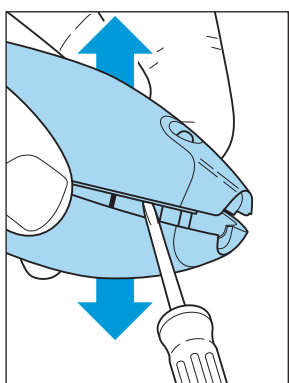

**Product meets the requirements regarding interference suppression on radio and TV.**

**TO REPLACE TRIMMER CLAMP (5)**

**TO REPLACE BATTERY (6)**

- Remove styling comb (2)
- Remove cutter (1)
- Remove trimmer clamp (5)
- Remove screw "A"
- Open housing

Dimensions screw A : 2.2 x 6

Pos	Description	Service code
1	Cutter	4822 690 10212
2	Adjustable comb	4822 690 10203
3	Cleaning brush	4822 479 30183
4	Styling comb	4822 690 30433
5	Trimmer clamp	4203 035 71060
6	Battery (NiCd)	4822 138 10336
7	AC/AD adapter EURO	4822 690 30441
	AC/AD adapter UK	4822 690 30442
	AC/AD adapter USA	4822 690 30443
	AC/AD adapter CDN	4822 690 30444
	AC/AD adapter JPN	4822 219 10148
	AC/AD adapter AUS	4822 219 10149
	AC/AD adapter TWN	4822 219 10151
	AC/AD adapter KOR	4822 219 10152
8	Scissors	4822 690 30434
	Dir. for use: UK, D, N, S, SF, DK, GR	4203 035 74180
	Dir. for use: UK, D, F, NL, E, P, I, TR	4203 035 74190
	Dir. for use: UK, Russian, Polish, Estonian, Latvian, Lithuanian	4203 035 74200
	Dir. for use: UK, Russian, Ukrainian, Croatian, Slovenian, Czech, Slovak, Hungarian, Rumanian	4203 035 74210
	Dir. for use: Japan	4203 035 74220
	Dir. for use: UK, Arabic, Farsi, E, Brazilian, F	4203 035 74230
	Dir. for use: UK, S-Chinese, T-Chinese, KOR, Malay, Bahasa-Indonesia, Vietnamese	4203 035 74250
	Dir. for use: USA	4203 035 74240