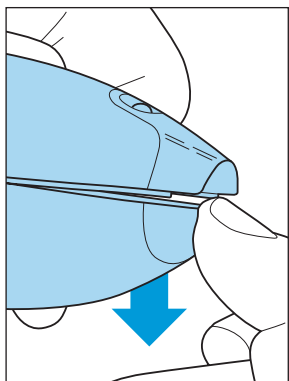

**Product meets the requirements regarding interference suppression on radio and TV.**

**TO REPLACE TRIMMER CLAMP (5)**

**TO REPLACE BATTERY (6)**

- Remove styling comb (2)
- Remove cutter (1)
- Remove trimmer clamp (5)
- Remove screw "A"
- Open housing

Dimensions screw A : 2.2 x 6

Pos	Description	Service code
1	Cutter	4822 690 10212
2	Adjustable comb	4822 690 10203
3	Cleaning brush	4822 479 30183
4	Styling comb	4822 690 30433
5	Trimmer clamp	4203 035 71060
6	Battery (NiCd)	4822 138 10336
7	AC/AD adapter EURO	4822 690 30441
	AC/AD adapter UK	4822 690 30442
	AC/AD adapter USA	4822 690 30443
	AC/AD adapter CDN	4822 690 30444
	AC/AD adapter JPN	4822 219 10148
	AC/AD adapter AUS	4822 219 10149
	AC/AD adapter TWN	4822 219 10151
	AC/AD adapter KOR	4822 219 10152
8	Scissors	4822 690 30434
	Dir. for use: UK, D, N, S, SF, DK, GR	4203 035 74180
	Dir. for use: UK, D, F, NL, E, P, I, TR	4203 035 74190
	Dir. for use: UK, Russian, Polish, Estonian, Latvian, Lithuanian	4203 035 74200
	Dir. for use: UK, Russian, Ukrainian, Croatian, Slovenian, Czech, Slovak, Hungarian, Rumanian	4203 035 74210
	Dir. for use: Japan	4203 035 74220
	Dir. for use: UK, Arabic, Farsi, E, Brazilian, F	4203 035 74230
	Dir. for use: UK, S-Chinese, T-Chinese, KOR, Malay, Bahasa-Indonesia, Vietnamese	4203 035 74250
	Dir. for use: USA	4203 035 74240