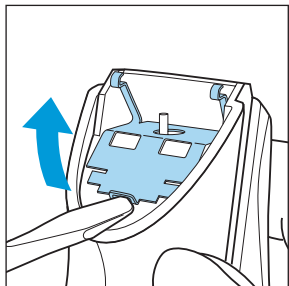

TO REPLACE TRIMMER CLAMP (5)

TO REPLACE BATTERY (6)

- Remove styling comb (2)
- Remove cutter (1)
- Remove trimmer clamp (5)
- Remove screw "A"
- Open housing