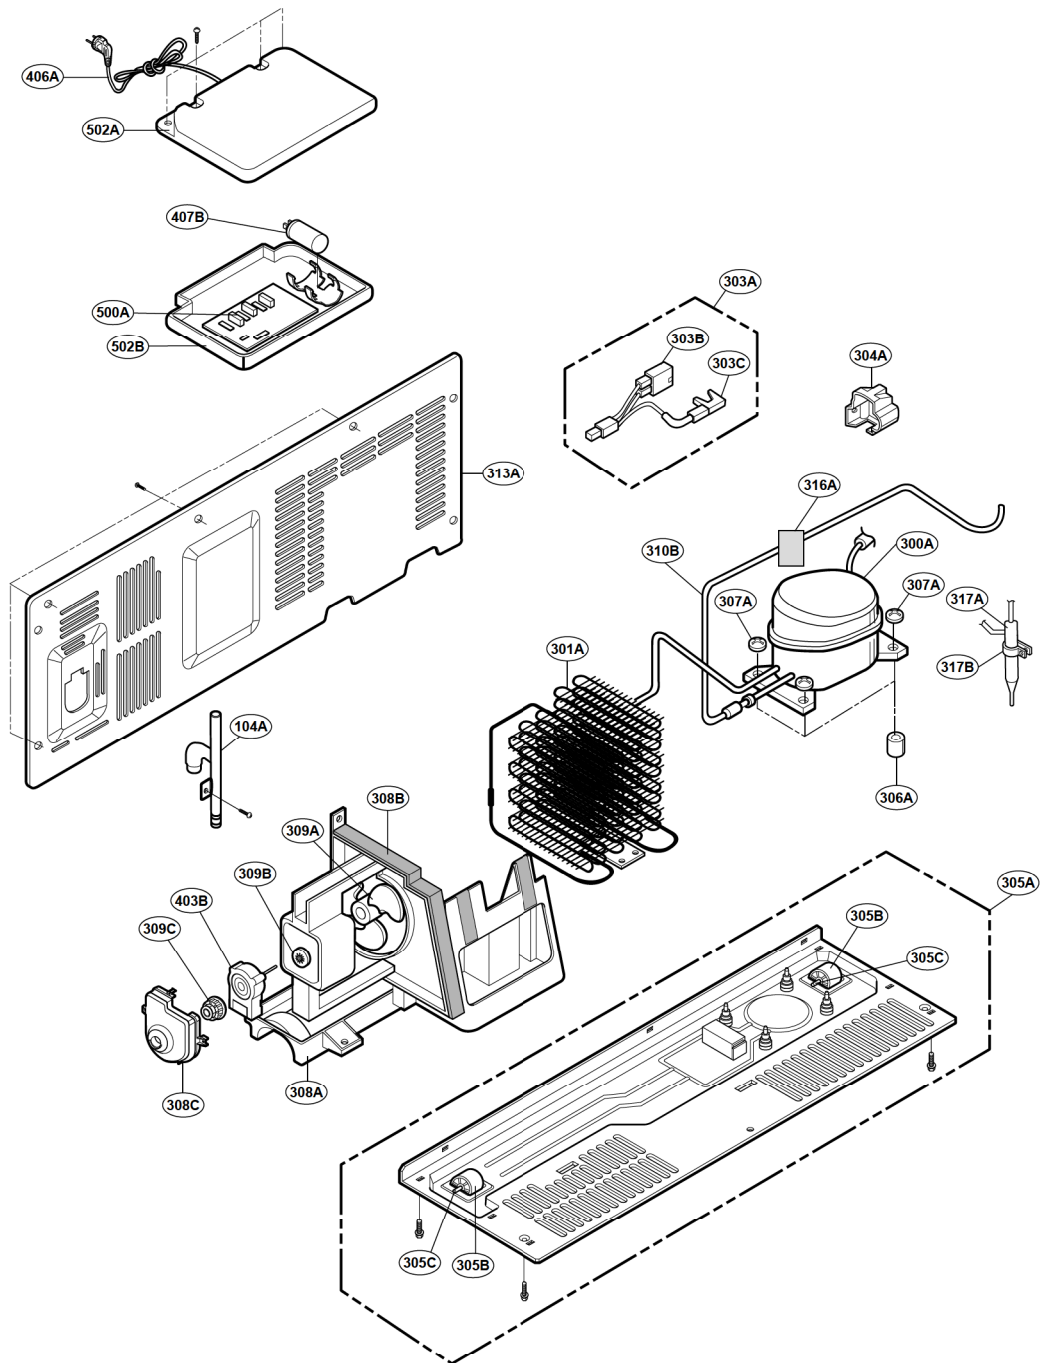

EXPLODED VIEW

MACHINE COMPARTMENT