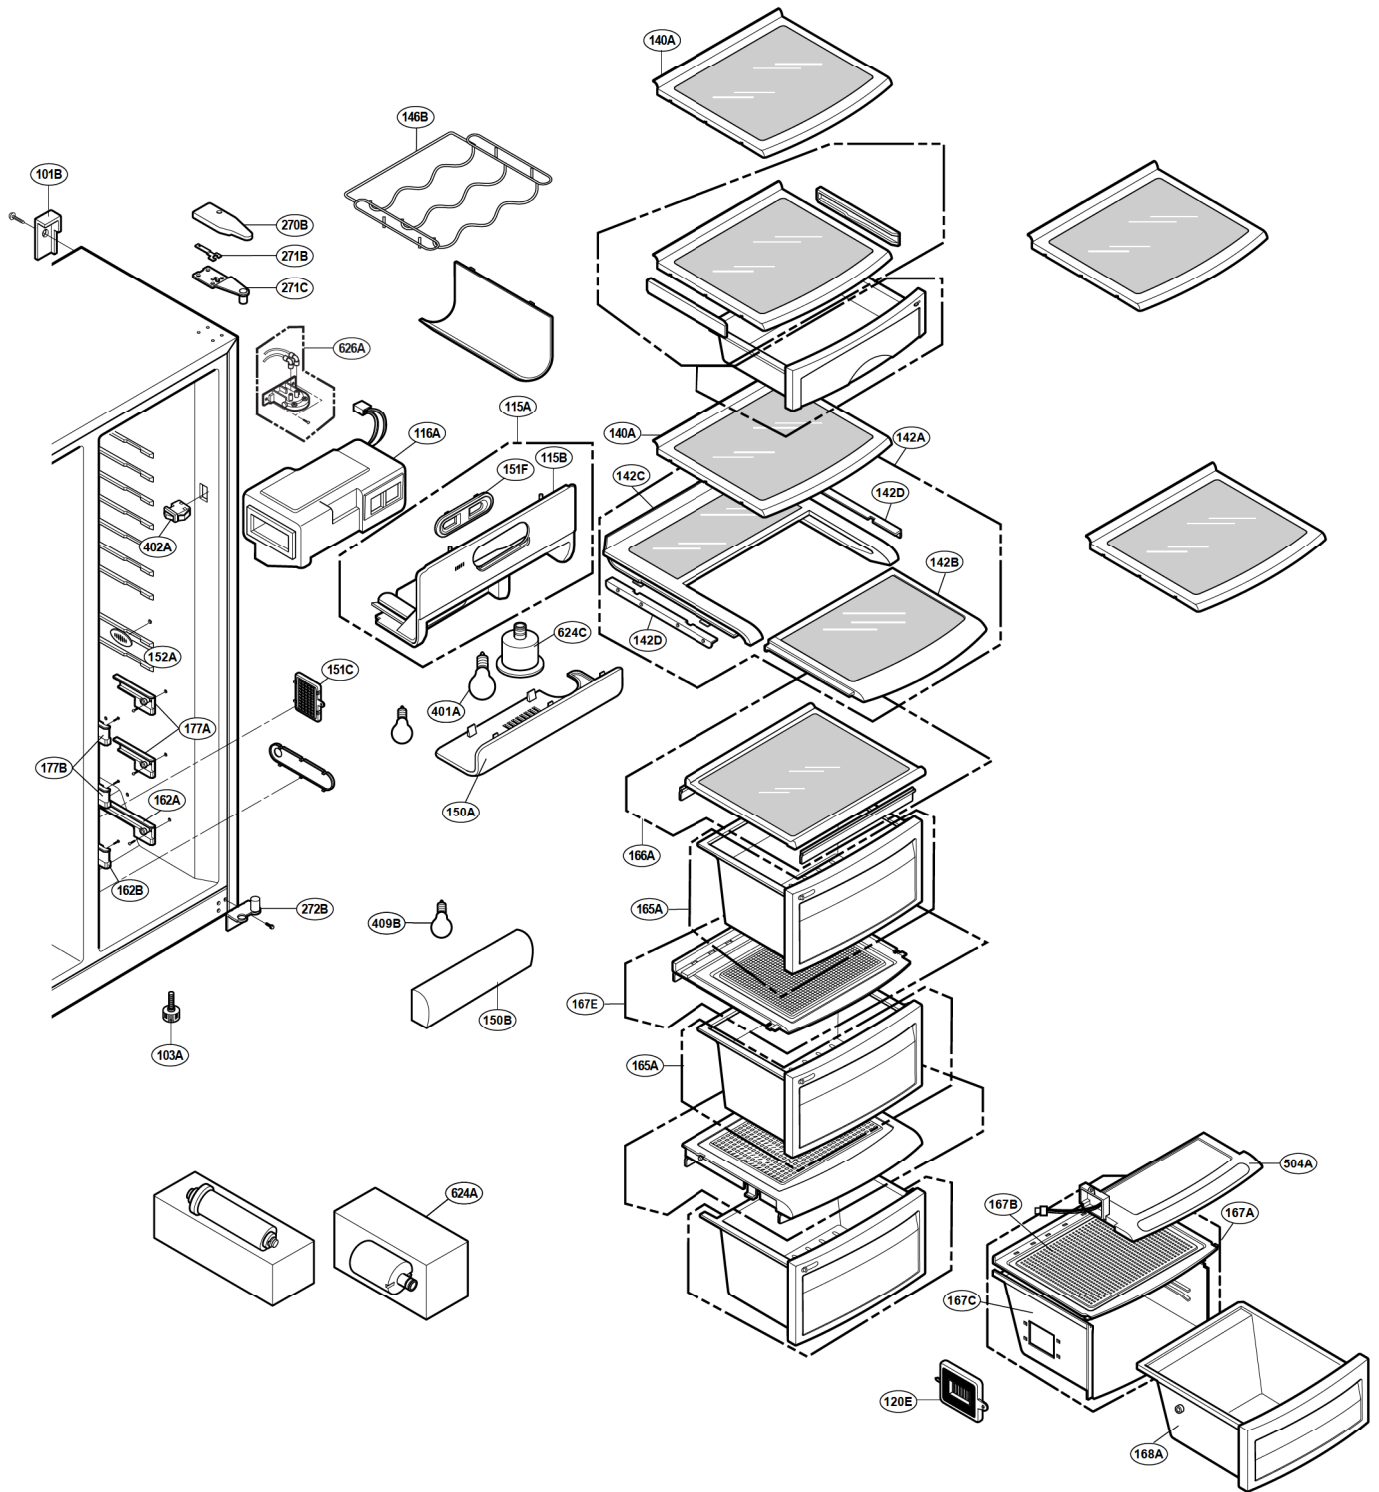

EXPLODED VIEW

REFRIGERATOR COMPARTMENT