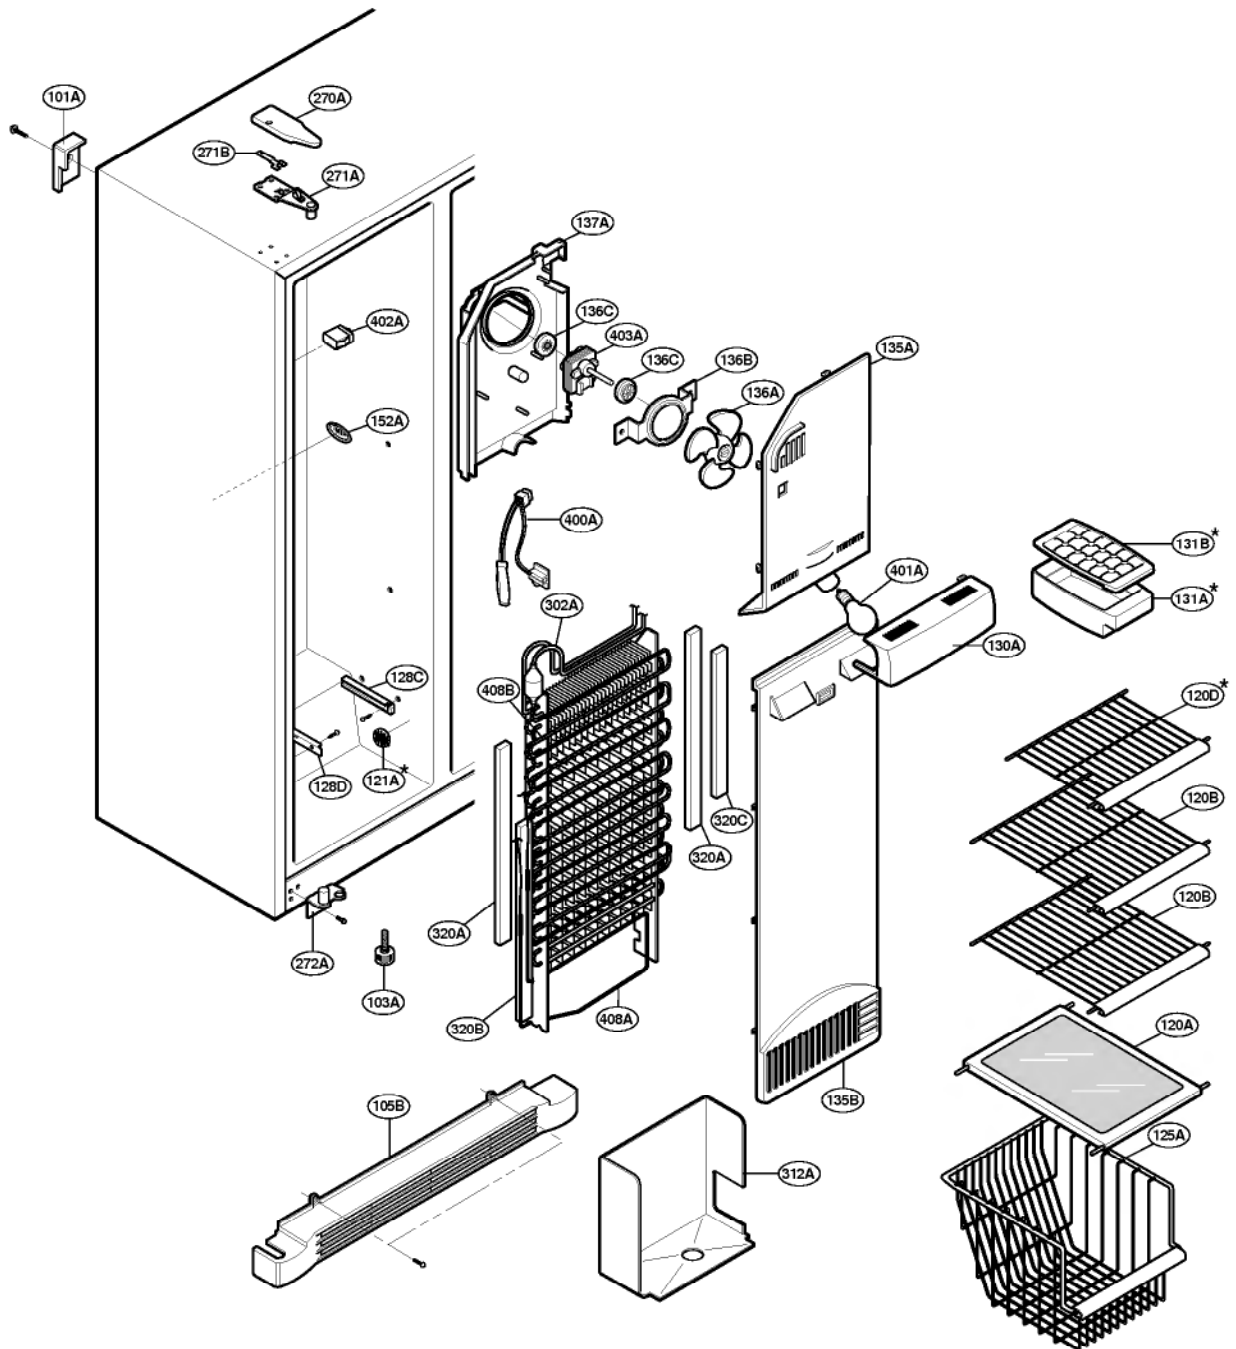

EXPLODED VIEW

FREEZER DOOR PART: GR-P247, GR-P207, GR-L247, GR-L207

EXPLODED VIEW

FREEZER DOOR PART: GR-C247, GR-C207, GR-B247, GR-B207

EXPLODED VIEW

Ref No. : GR-L247, GR-L207, GR-B247, GR-B207

REFRIGERATOR DOOR PART

* : Optional part

EXPLODED VIEW

FREEZER COMPARTMENT

* : Optional part

EXPLODED VIEW

REFRIGERATOR COMPARTMENT

* : Optional part

EXPLODED VIEW

MACHINE COMPARTMENT

* : Optional part

EXPLODED VIEW

DISPENSER PART