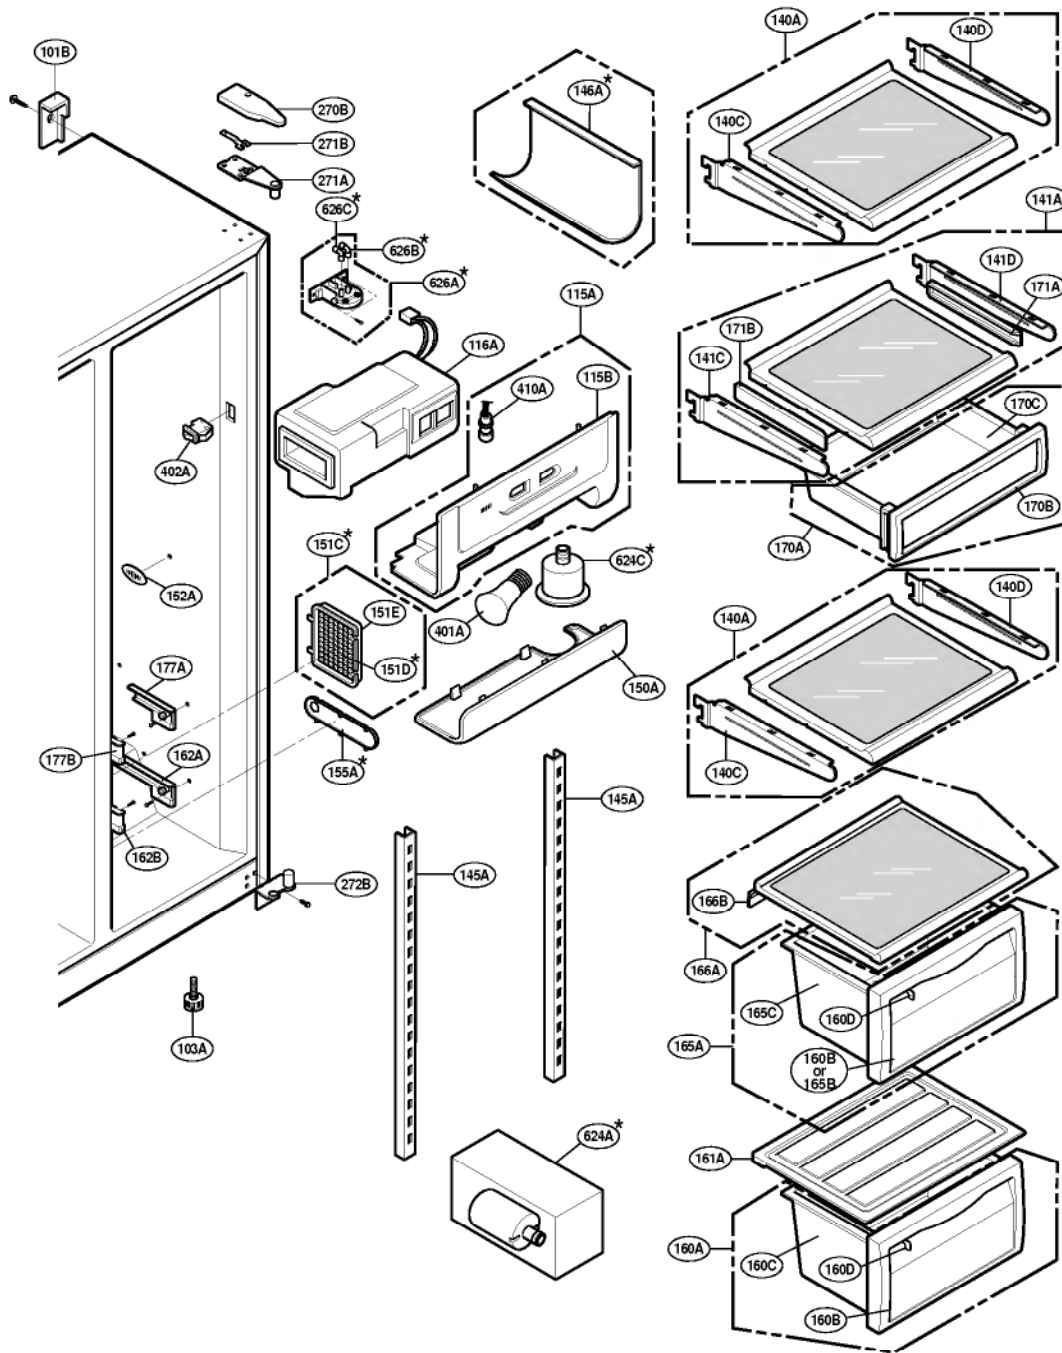

EXPLODED VIEW

FREEZER DOOR PART: GR-P247, GR-P207, GR-L247, GR-L207

EXPLODED VIEW

FREEZER DOOR PART: GR-C247, GR-C207, GR-B247, GR-B207

EXPLODED VIEW

Ref No. : GR-L247, GR-L207, GR-B247, GR-B207

REFRIGERATOR DOOR PART

* : Optional part

EXPLODED VIEW

FREEZER COMPARTMENT

* : Optional part

EXPLODED VIEW

REFRIGERATOR COMPARTMENT

* : Optional part

EXPLODED VIEW

MACHINE COMPARTMENT

* : Optional part

EXPLODED VIEW

DISPENSER PART