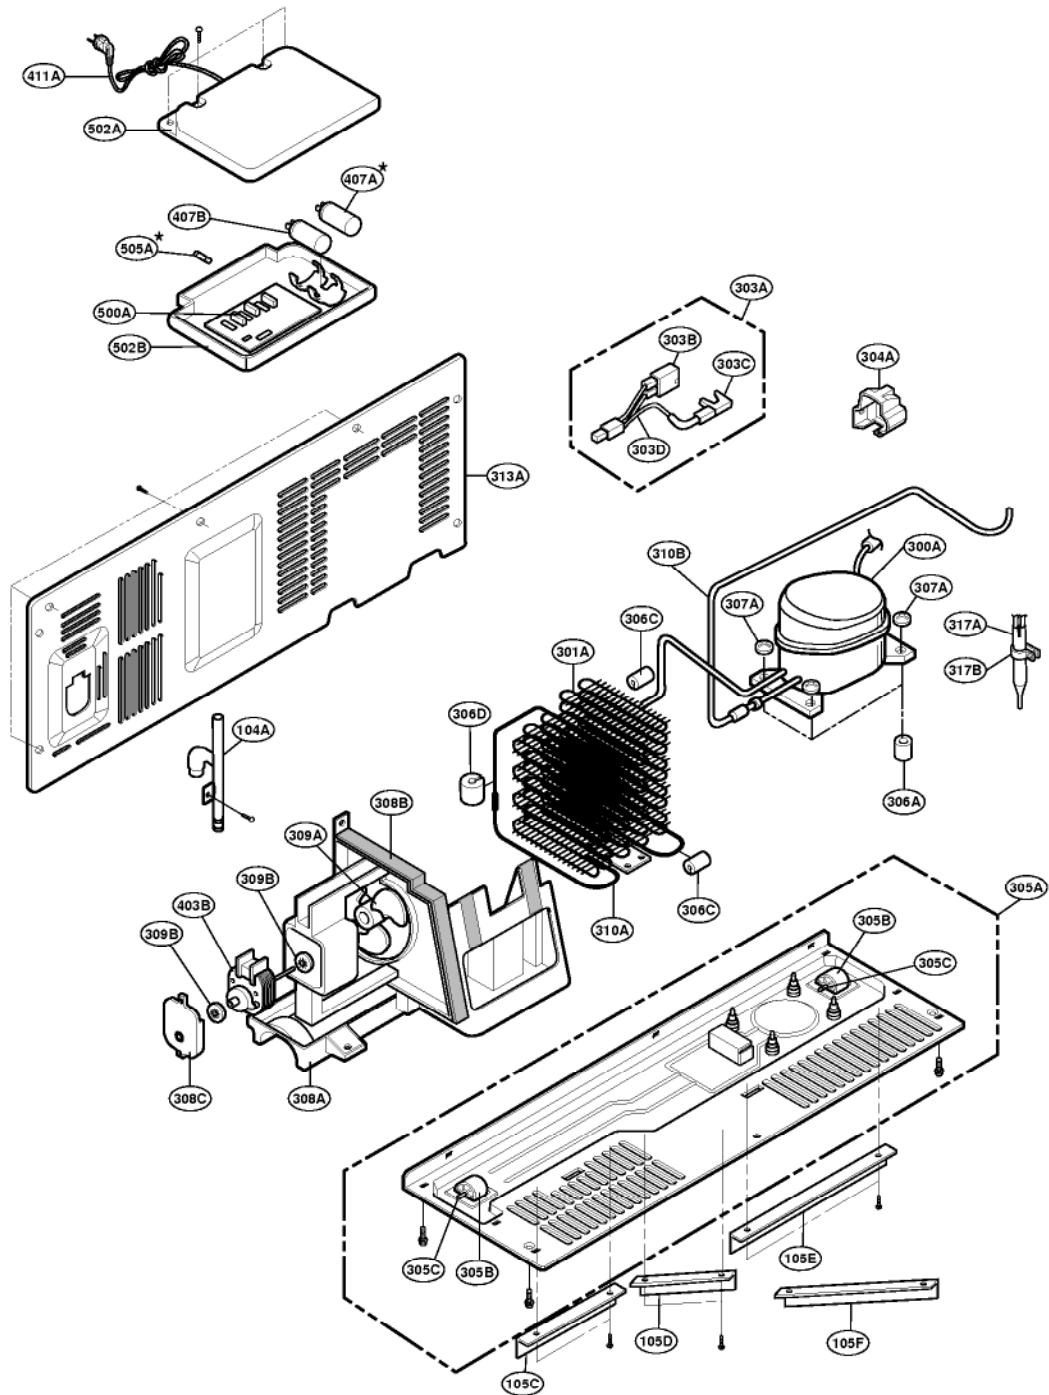

EXPLODED VIEW

FREEZER DOOR PART: GR-P247, GR-P207, GR-L247, GR-L207

EXPLODED VIEW

FREEZER DOOR PART: GR-C247, GR-C207, GR-B247, GR-B207

EXPLODED VIEW

Ref No. : GR-L247, GR-L207, GR-B247, GR-B207

REFRIGERATOR DOOR PART

* : Optional part

EXPLODED VIEW

FREEZER COMPARTMENT

* : Optional part

EXPLODED VIEW

REFRIGERATOR COMPARTMENT

* : Optional part

EXPLODED VIEW

MACHINE COMPARTMENT

* : Optional part

EXPLODED VIEW

DISPENSER PART