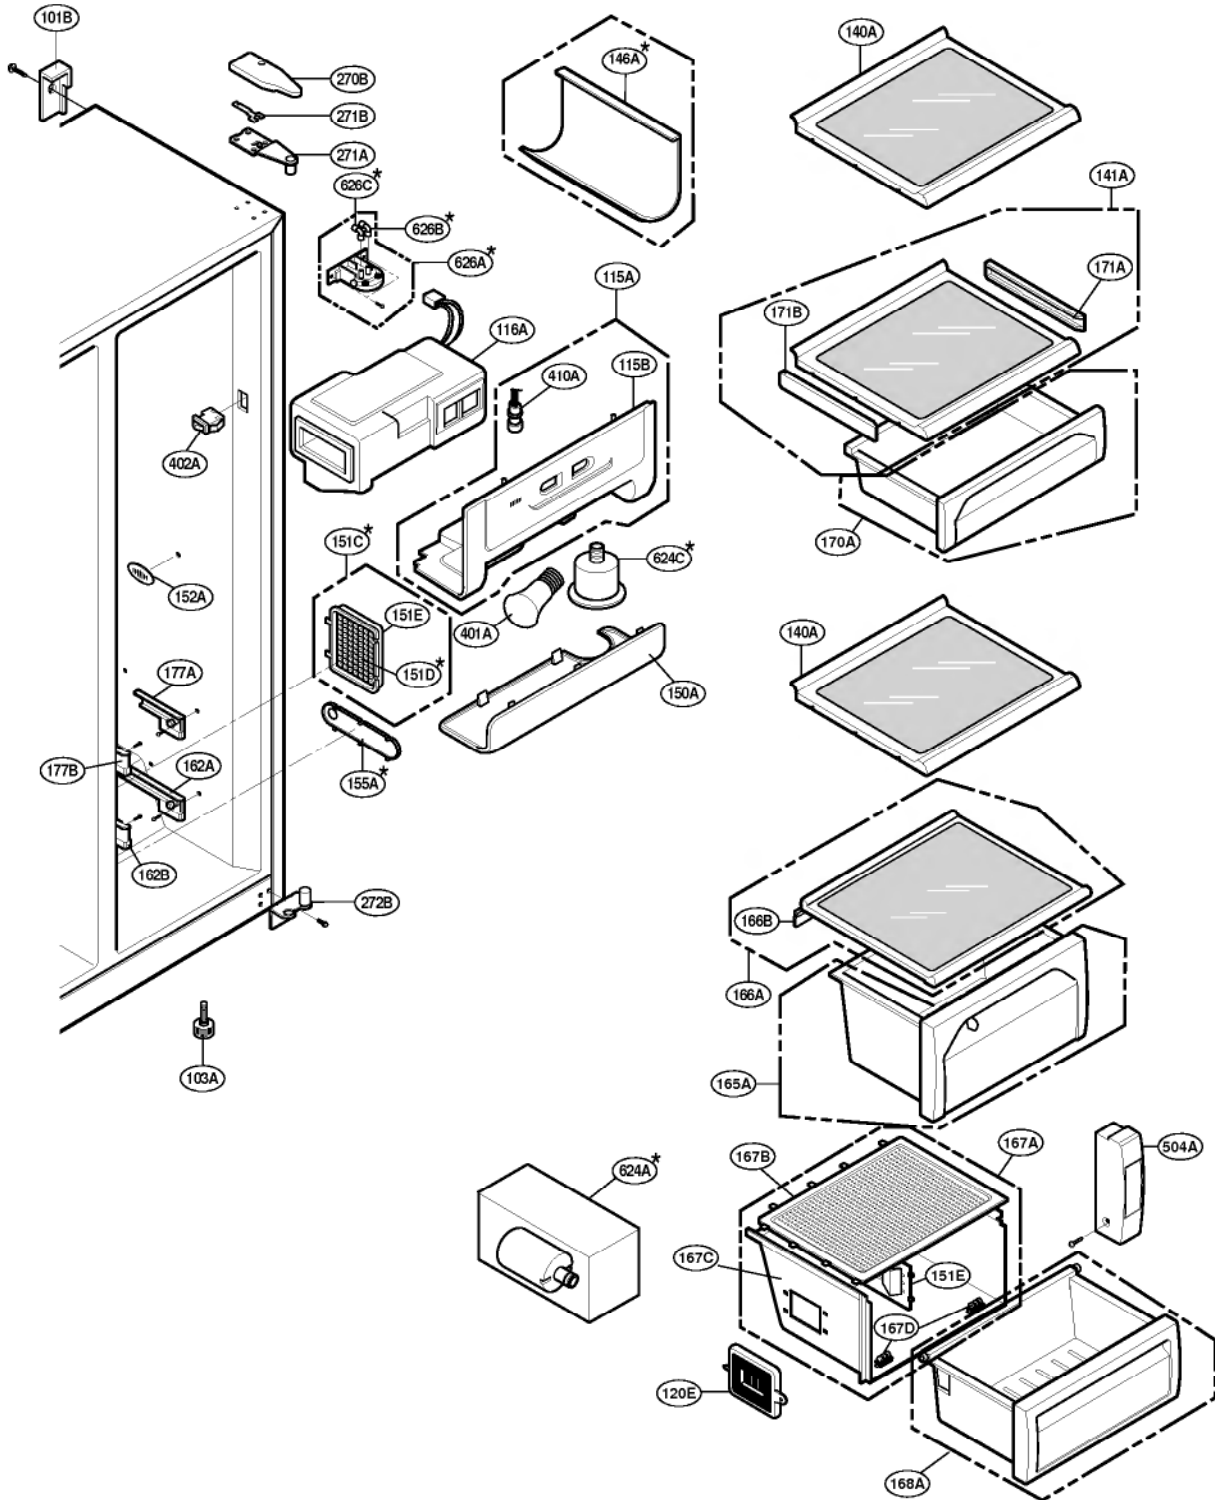

EXPLODED VIEW

FREEZER DOOR PART: GR-P247, GR-P207, GR-L247, GR-L207, GR-L197

EXPLODED VIEW

FREEZER DOOR PART: GR-C247, GR-C207, GR-B247, GR-B207, GR-B197

EXPLODED VIEW

Ref No. : GR-P247, GR-P207, GR-C247, GR-C207
REFRIGERATOR DOOR PART

* : Optional part

EXPLODED VIEW

Ref No. : GR-L247, GR-L207, GR-L197, GR-B247, GR-B207, GR-B197
REFRIGERATOR DOOR PART

* : Optional part

EXPLODED VIEW

FREEZER COMPARTMENT

* : Optional part

EXPLODED VIEW

REFRIGERATOR COMPARTMENT

* : Optional part

EXPLODED VIEW

MACHINE COMPARTMENT

* : Optional part

EXPLODED VIEW

DISPENSER PART