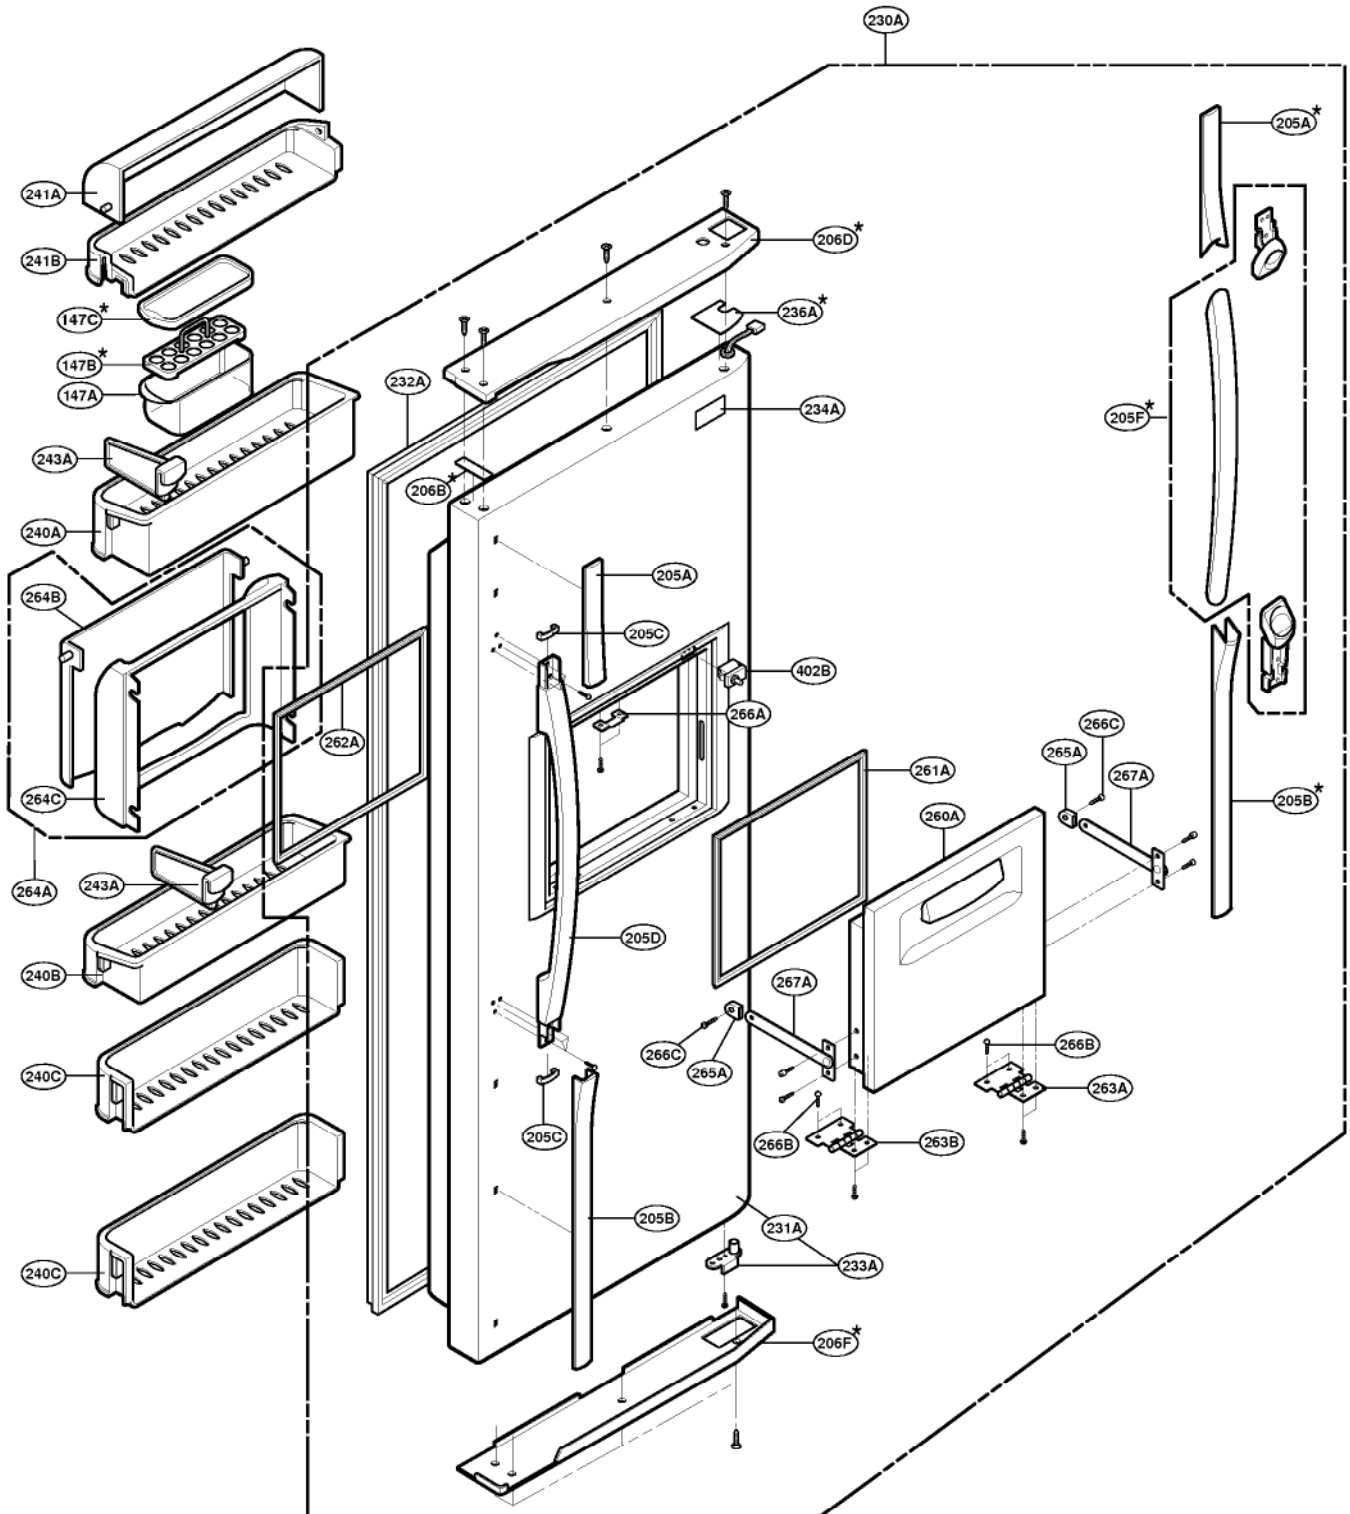

EXPLODED VIEW

FREEZER DOOR PART: GR-P247, GR-P207, GR-L247, GR-L207, GR-L197

EXPLODED VIEW

FREEZER DOOR PART: GR-C247, GR-C207, GR-B247, GR-B207, GR-B197

EXPLODED VIEW

Ref No. : GR-P247, GR-P207, GR-C247, GR-C207
REFRIGERATOR DOOR PART

* : Optional part

EXPLODED VIEW

Ref No. : GR-L247, GR-L207, GR-L197, GR-B247, GR-B207, GR-B197
REFRIGERATOR DOOR PART

* : Optional part

EXPLODED VIEW

FREEZER COMPARTMENT

* : Optional part

EXPLODED VIEW

REFRIGERATOR COMPARTMENT

* : Optional part

EXPLODED VIEW

MACHINE COMPARTMENT

* : Optional part

EXPLODED VIEW

DISPENSER PART