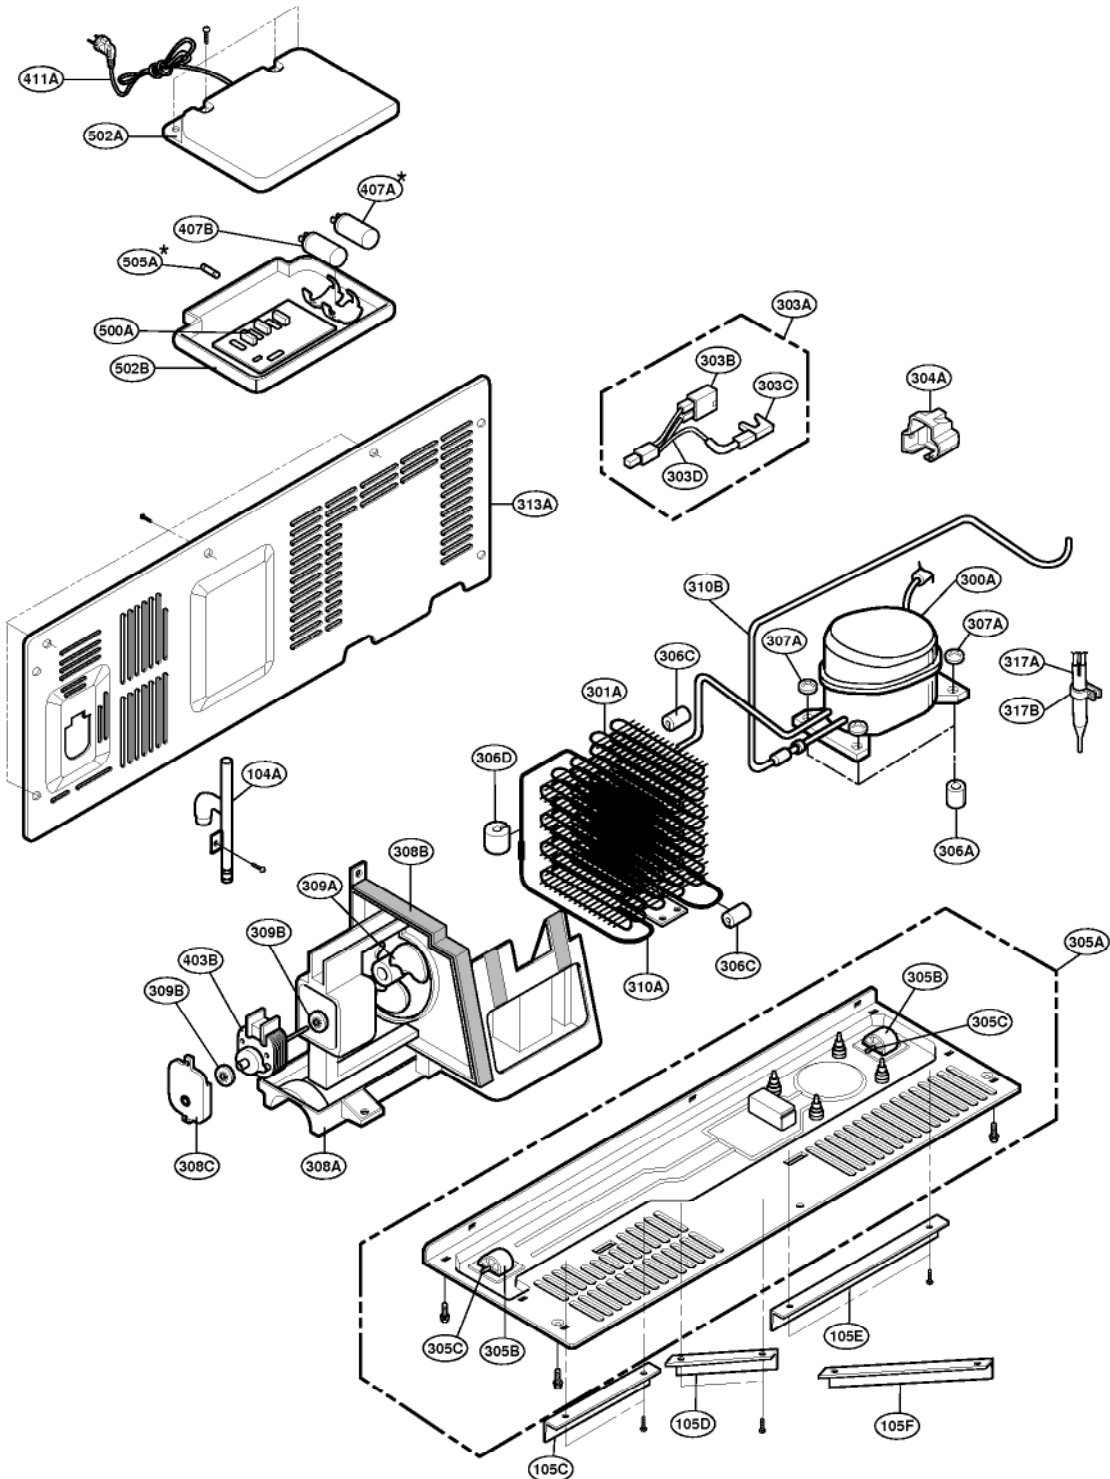

EXPLODED VIEW

FREEZER DOOR PART: GR-P247, GR-P207, GR-L247, GR-L207, GR-L197

EXPLODED VIEW

FREEZER DOOR PART: GR-C247, GR-C207, GR-B247, GR-B207, GR-B197

EXPLODED VIEW

Ref No. : GR-P247, GR-P207, GR-C247, GR-C207
REFRIGERATOR DOOR PART

* : Optional part

EXPLODED VIEW

Ref No. : GR-L247, GR-L207, GR-L197, GR-B247, GR-B207, GR-B197
REFRIGERATOR DOOR PART

* : Optional part

EXPLODED VIEW

FREEZER COMPARTMENT

* : Optional part

EXPLODED VIEW

REFRIGERATOR COMPARTMENT

* : Optional part

EXPLODED VIEW

MACHINE COMPARTMENT

* : Optional part

EXPLODED VIEW

DISPENSER PART