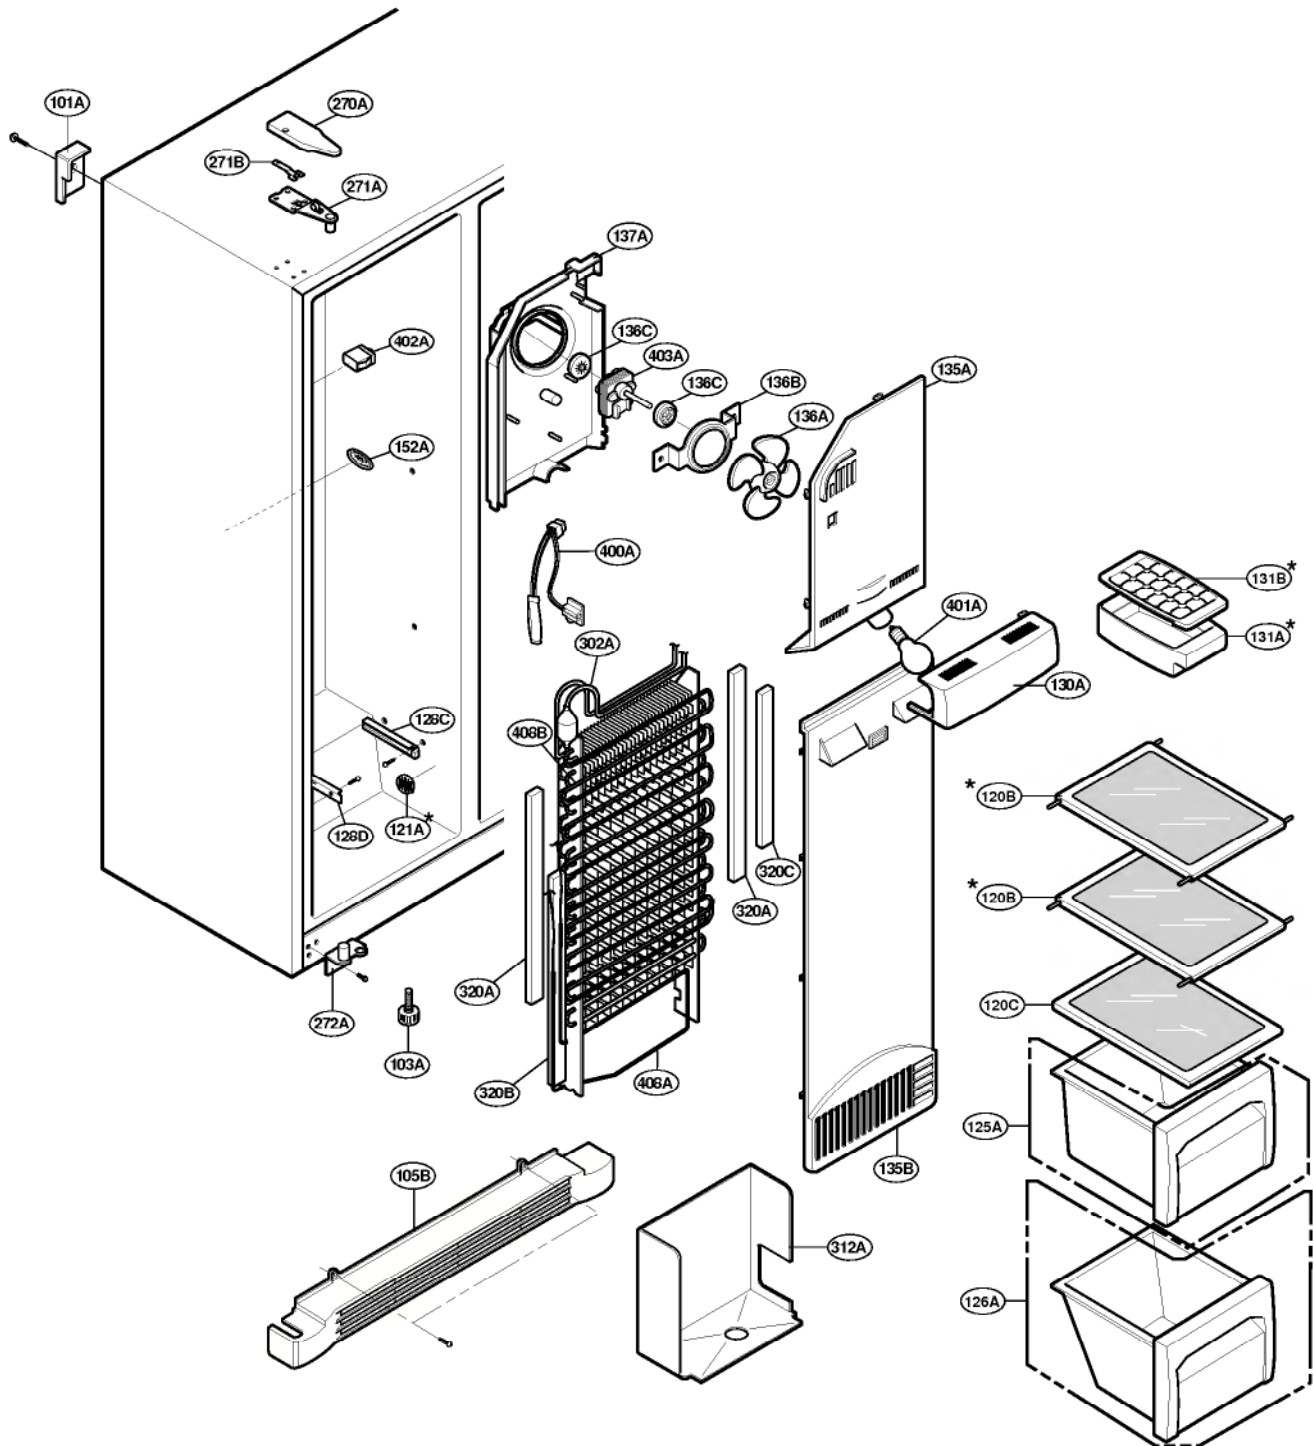

EXPLODED VIEW

FREEZER DOOR PART: GR-P247, GR-P207, GR-L247, GR-L207, GR-L197

EXPLODED VIEW

FREEZER DOOR PART: GR-C247, GR-C207, GR-B247, GR-B207, GR-B197

EXPLODED VIEW

Ref No. : GR-P247, GR-P207, GR-C247, GR-C207
REFRIGERATOR DOOR PART

* : Optional part

EXPLODED VIEW

Ref No. : GR-L247, GR-L207, GR-L197, GR-B247, GR-B207, GR-B197
REFRIGERATOR DOOR PART

* : Optional part

EXPLODED VIEW

FREEZER COMPARTMENT

* : Optional part

EXPLODED VIEW

REFRIGERATOR COMPARTMENT

* : Optional part

EXPLODED VIEW

MACHINE COMPARTMENT

* : Optional part

EXPLODED VIEW

DISPENSER PART