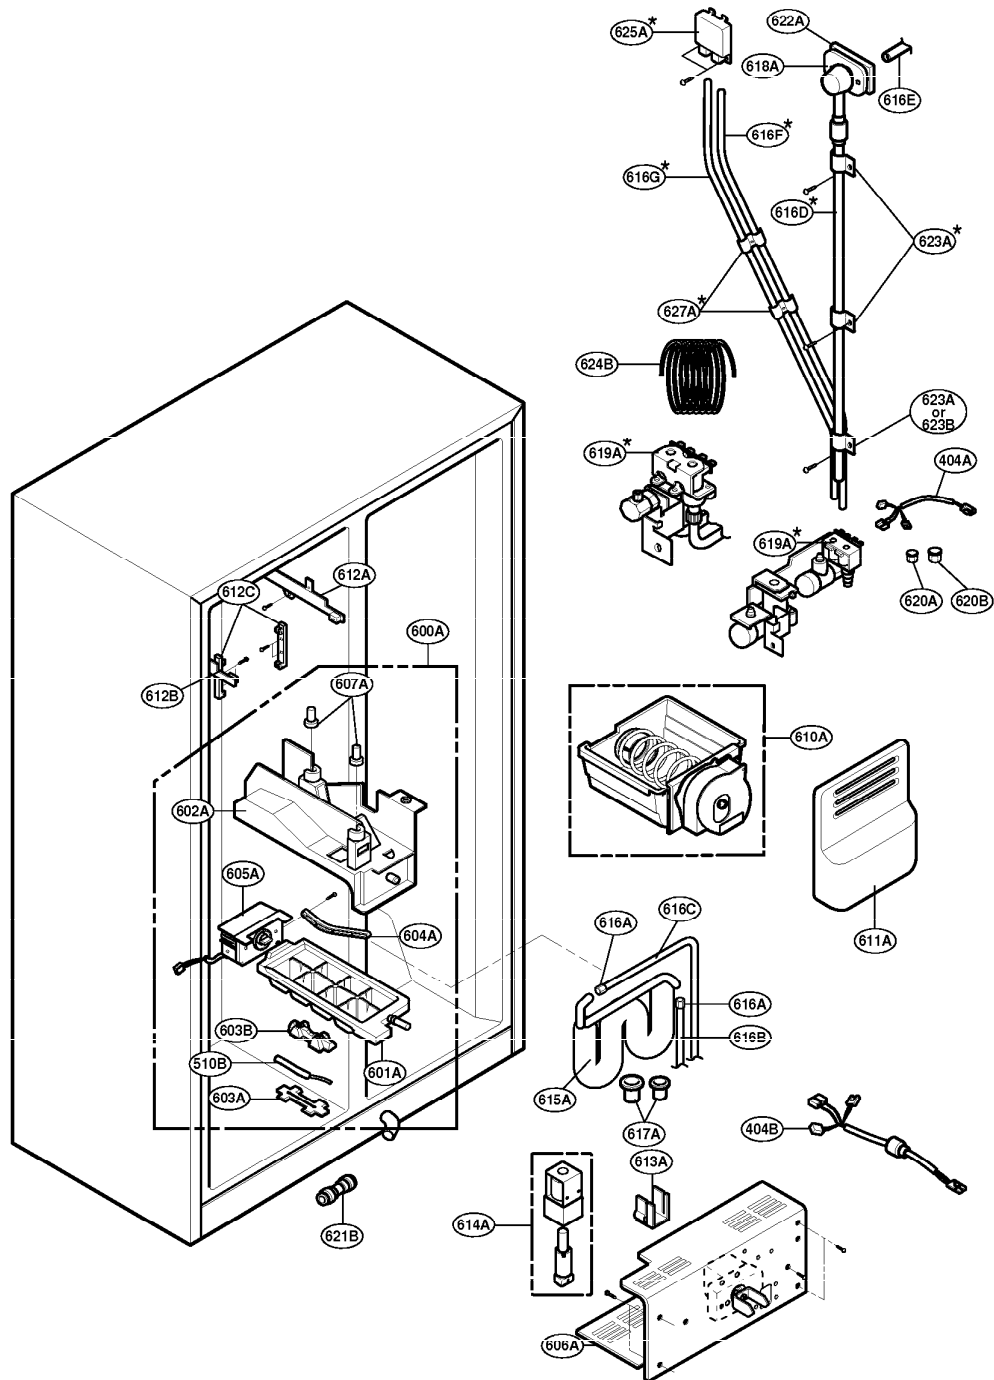

EXPLODED VIEW

FREEZER DOOR PART: GR-P247, GR-P207, GR-L247, GR-L207

EXPLODED VIEW

FREEZER DOOR PART: GR-C247, GR-C207, GR-B247, GR-B207

EXPLODED VIEW

Ref No. : GR-P247, GR-P207, GR-C247, GR-C207

REFRIGERATOR DOOR PART

* : Optional part

EXPLODED VIEW

Ref No. : GR-L247, GR-L207, GR-B247, GR-B207

REFRIGERATOR DOOR PART

* : Optional part

EXPLODED VIEW

FREEZER COMPARTMENT

* : Optional part

EXPLODED VIEW

REFRIGERATOR COMPARTMENT

* : Optional part

EXPLODED VIEW

ICE & WATER PART

* : Optional part

EXPLODED VIEW

MACHINE COMPARTMENT

* : Optional part

EXPLODED VIEW

DISPENSER PART