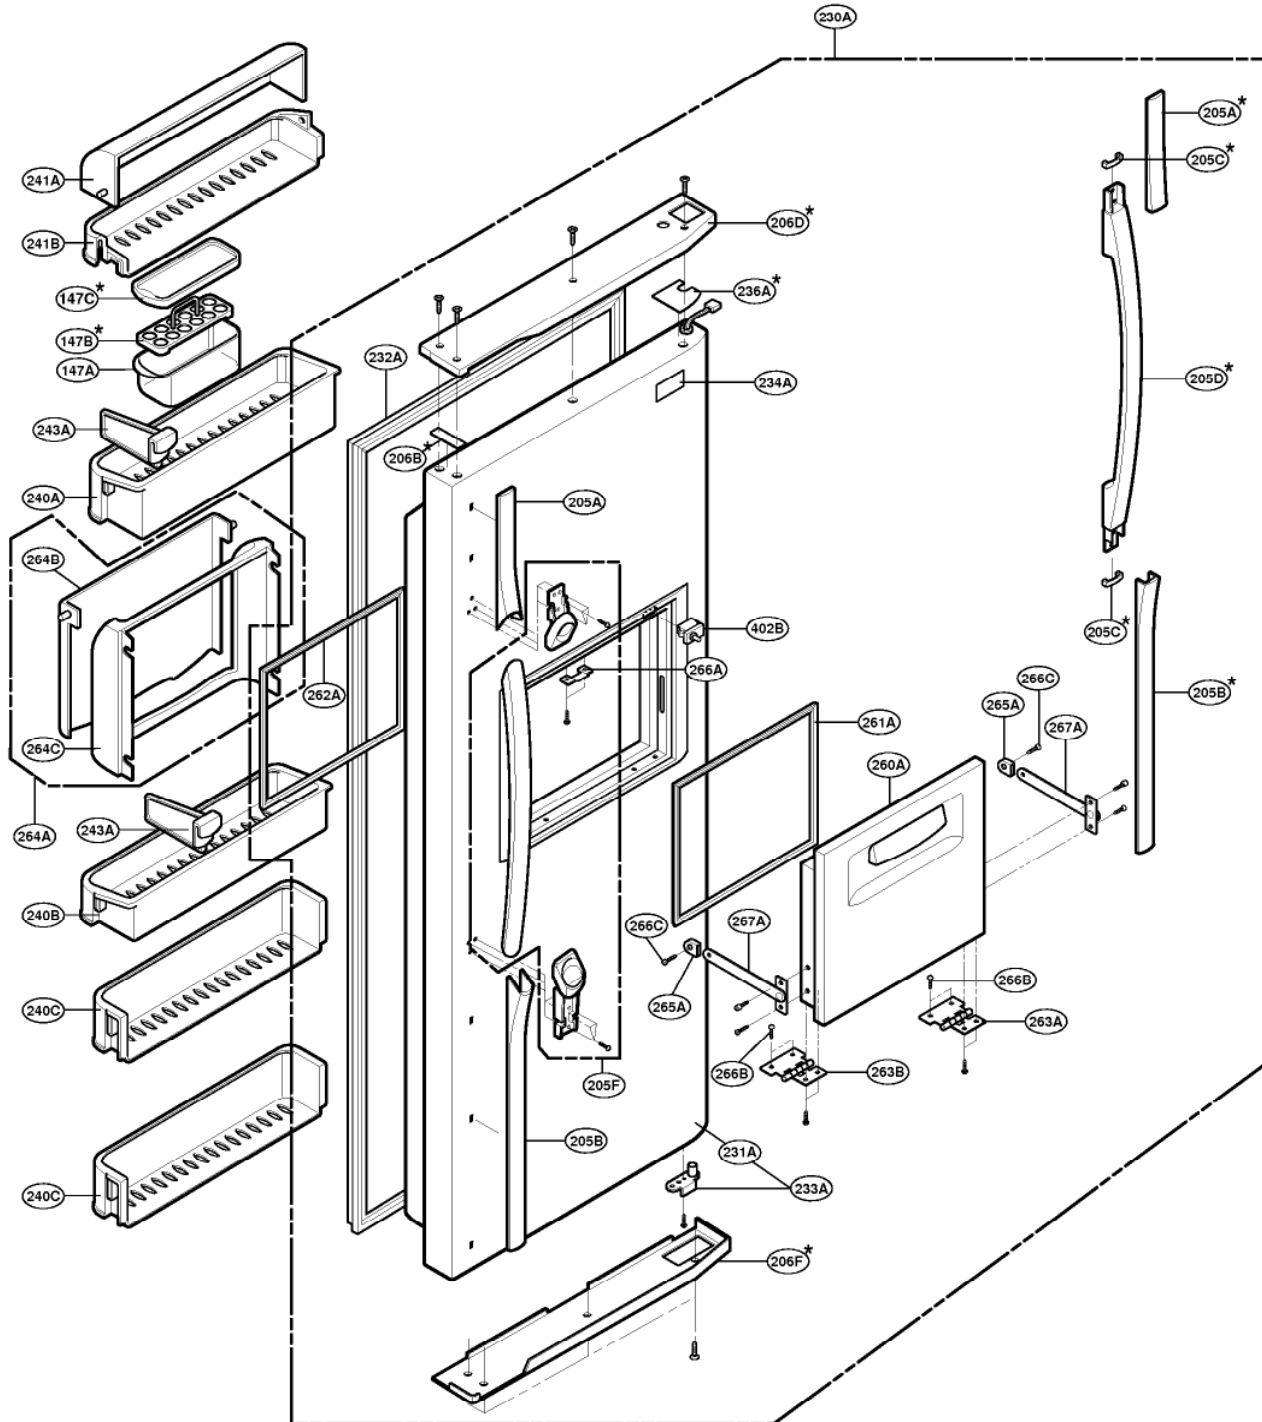

EXPLODED VIEW

FREEZER DOOR PART: GR-P247, GR-P207, GR-L247, GR-L207

EXPLODED VIEW

FREEZER DOOR PART: GR-C247, GR-C207, GR-B247, GR-B207

EXPLODED VIEW

Ref No. : GR-P247, GR-P207, GR-C247, GR-C207

REFRIGERATOR DOOR PART

* : Optional part

EXPLODED VIEW

Ref No. : GR-L247, GR-L207, GR-B247, GR-B207

REFRIGERATOR DOOR PART

* : Optional part

EXPLODED VIEW

FREEZER COMPARTMENT

* : Optional part

EXPLODED VIEW

REFRIGERATOR COMPARTMENT

* : Optional part

EXPLODED VIEW

ICE & WATER PART

* : Optional part

EXPLODED VIEW

MACHINE COMPARTMENT

* : Optional part

EXPLODED VIEW

DISPENSER PART