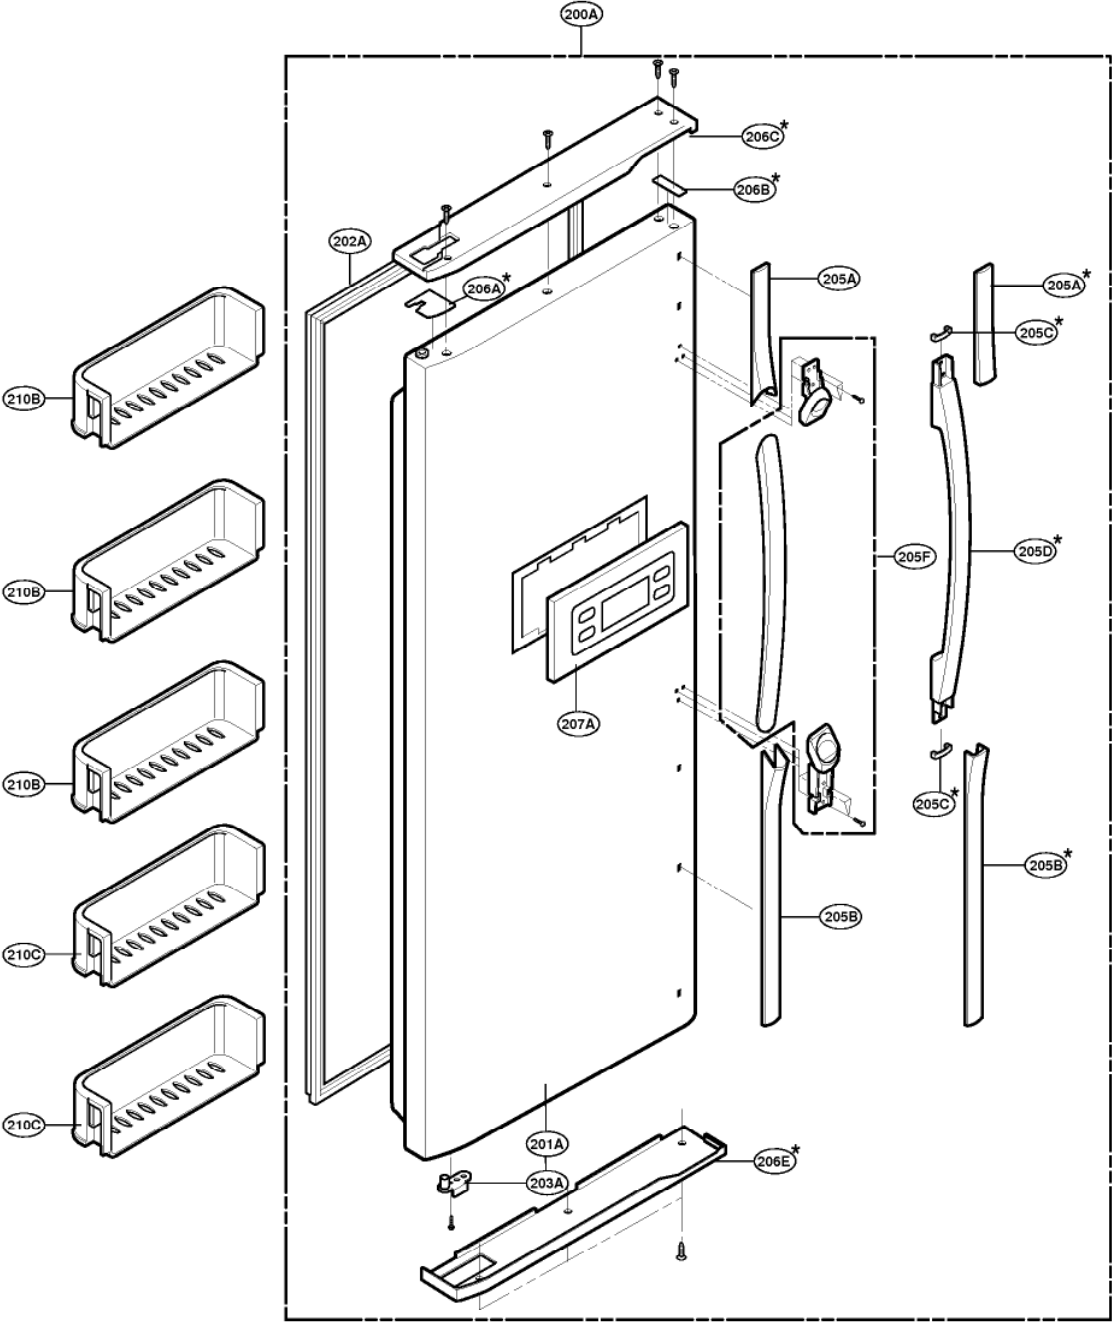

EXPLODED VIEW

FREEZER DOOR PART: GR-P247, GR-P207, GR-L247, GR-L207

EXPLODED VIEW

FREEZER DOOR PART: GR-C247, GR-C207, GR-B247, GR-B207

EXPLODED VIEW

Ref No. : GR-P247, GR-P207, GR-C247, GR-C207

REFRIGERATOR DOOR PART

* : Optional part

EXPLODED VIEW

Ref No. : GR-L247, GR-L207, GR-B247, GR-B207

REFRIGERATOR DOOR PART

* : Optional part

EXPLODED VIEW

FREEZER COMPARTMENT

* : Optional part

EXPLODED VIEW

REFRIGERATOR COMPARTMENT

* : Optional part

EXPLODED VIEW

ICE & WATER PART

* : Optional part

EXPLODED VIEW

MACHINE COMPARTMENT

* : Optional part

EXPLODED VIEW

DISPENSER PART