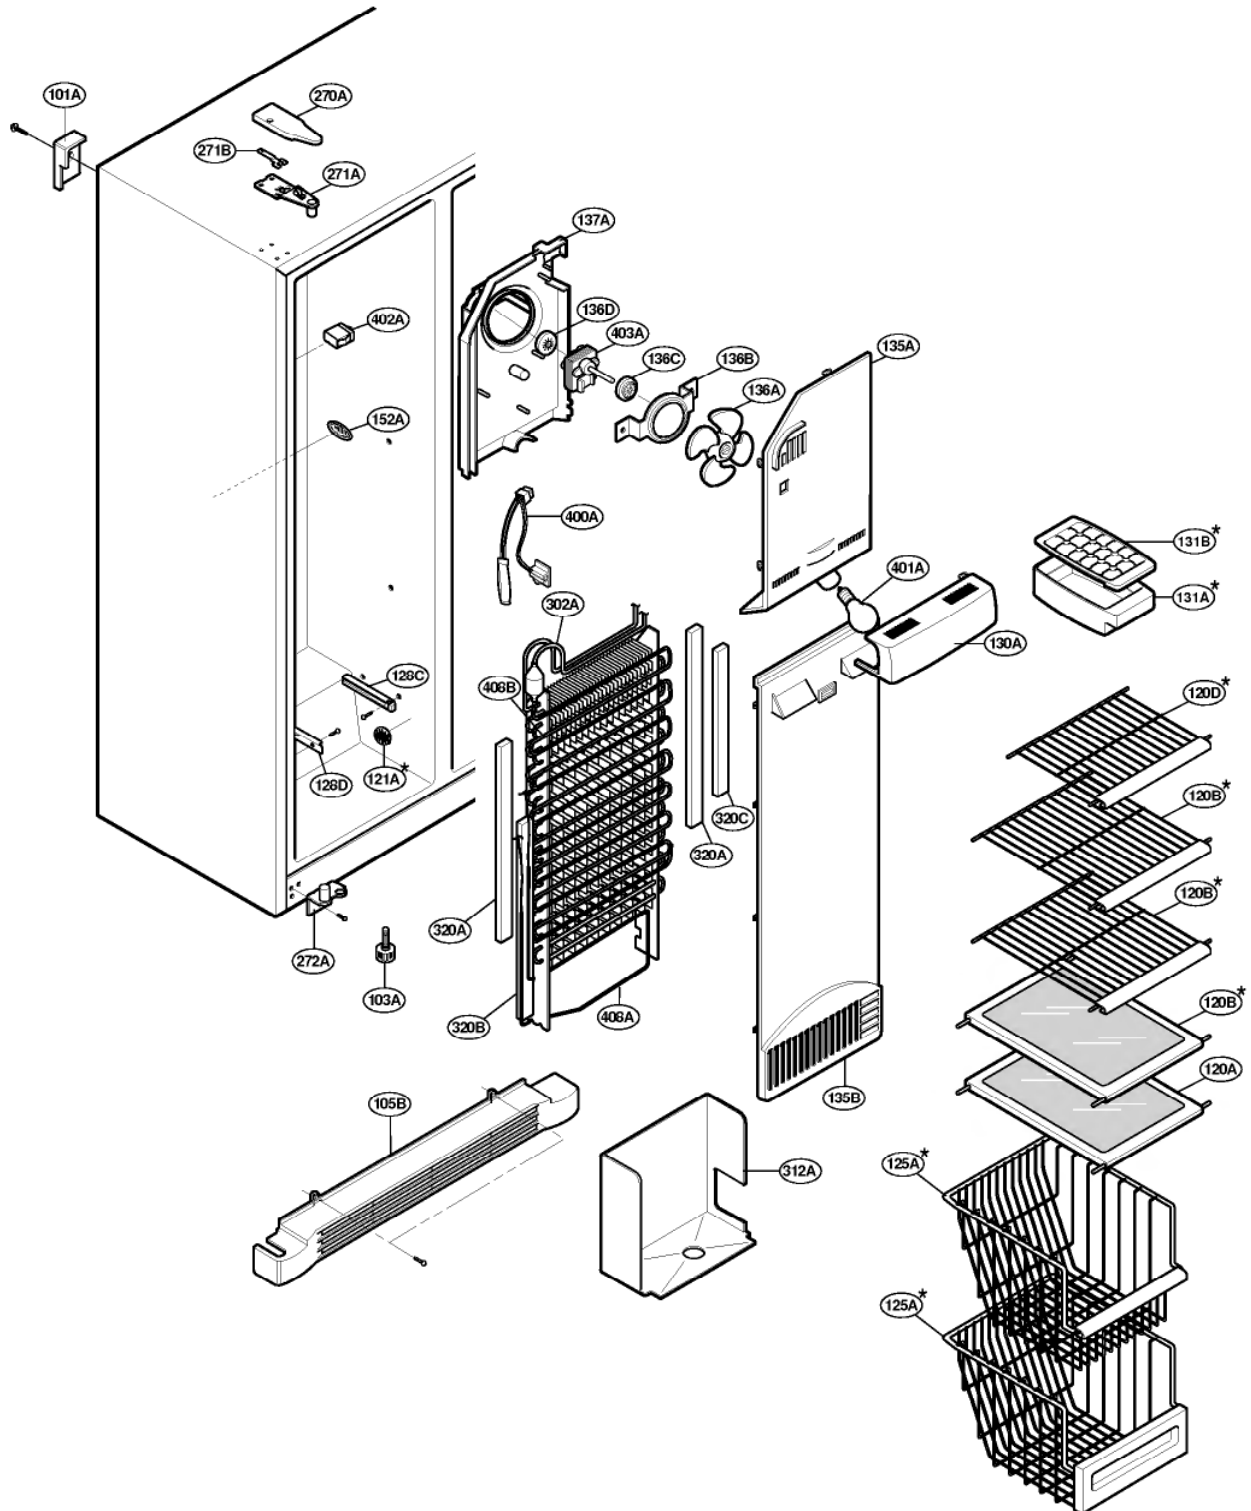

EXPLODED VIEW

FREEZER DOOR PART: GR-P247, GR-P207, GR-L247, GR-L207

EXPLODED VIEW

FREEZER DOOR PART: GR-C247, GR-C207, GR-B247, GR-B207

EXPLODED VIEW

Ref No. : GR-P247, GR-P207, GR-C247, GR-C207

REFRIGERATOR DOOR PART

* : Optional part

EXPLODED VIEW

Ref No. : GR-L247, GR-L207, GR-B247, GR-B207

REFRIGERATOR DOOR PART

* : Optional part

EXPLODED VIEW

FREEZER COMPARTMENT

* : Optional part

EXPLODED VIEW

REFRIGERATOR COMPARTMENT

* : Optional part

EXPLODED VIEW

ICE & WATER PART

* : Optional part

EXPLODED VIEW

MACHINE COMPARTMENT

* : Optional part

EXPLODED VIEW

DISPENSER PART