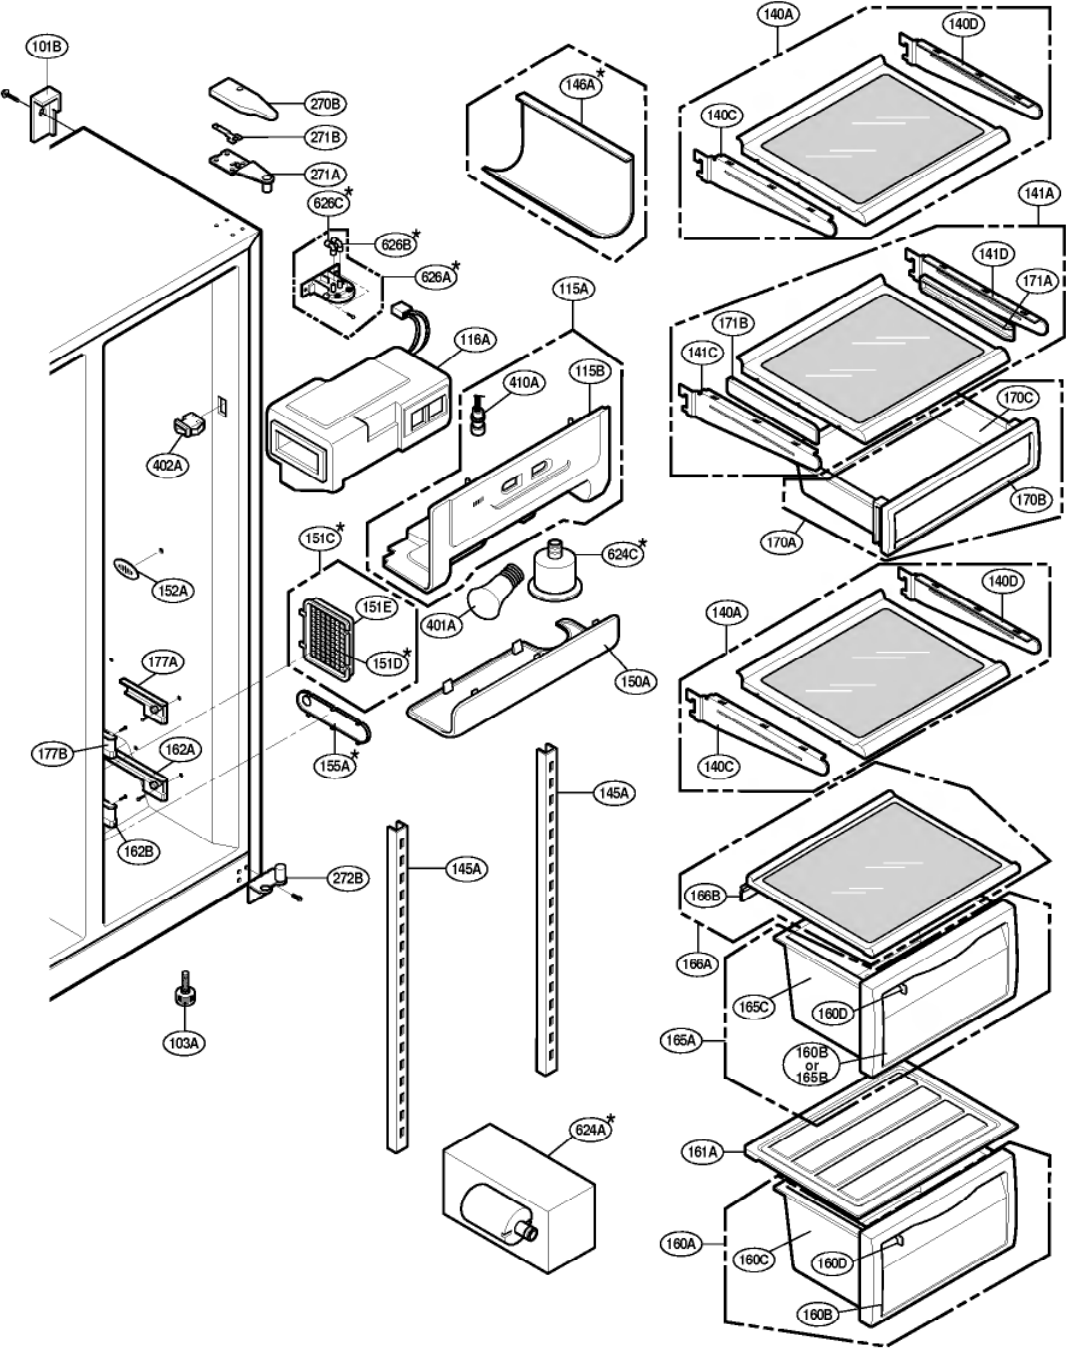

EXPLODED VIEW

FREEZER DOOR PART: GR-P247, GR-P207, GR-L247, GR-L207

EXPLODED VIEW

FREEZER DOOR PART: GR-C247, GR-C207, GR-B247, GR-B207

EXPLODED VIEW

Ref No. : GR-P247, GR-P207, GR-C247, GR-C207

REFRIGERATOR DOOR PART

* : Optional part

EXPLODED VIEW

Ref No. : GR-L247, GR-L207, GR-B247, GR-B207

REFRIGERATOR DOOR PART

* : Optional part

EXPLODED VIEW

FREEZER COMPARTMENT

* : Optional part

EXPLODED VIEW

REFRIGERATOR COMPARTMENT

* : Optional part

EXPLODED VIEW

ICE & WATER PART

* : Optional part

EXPLODED VIEW

MACHINE COMPARTMENT

* : Optional part

EXPLODED VIEW

DISPENSER PART