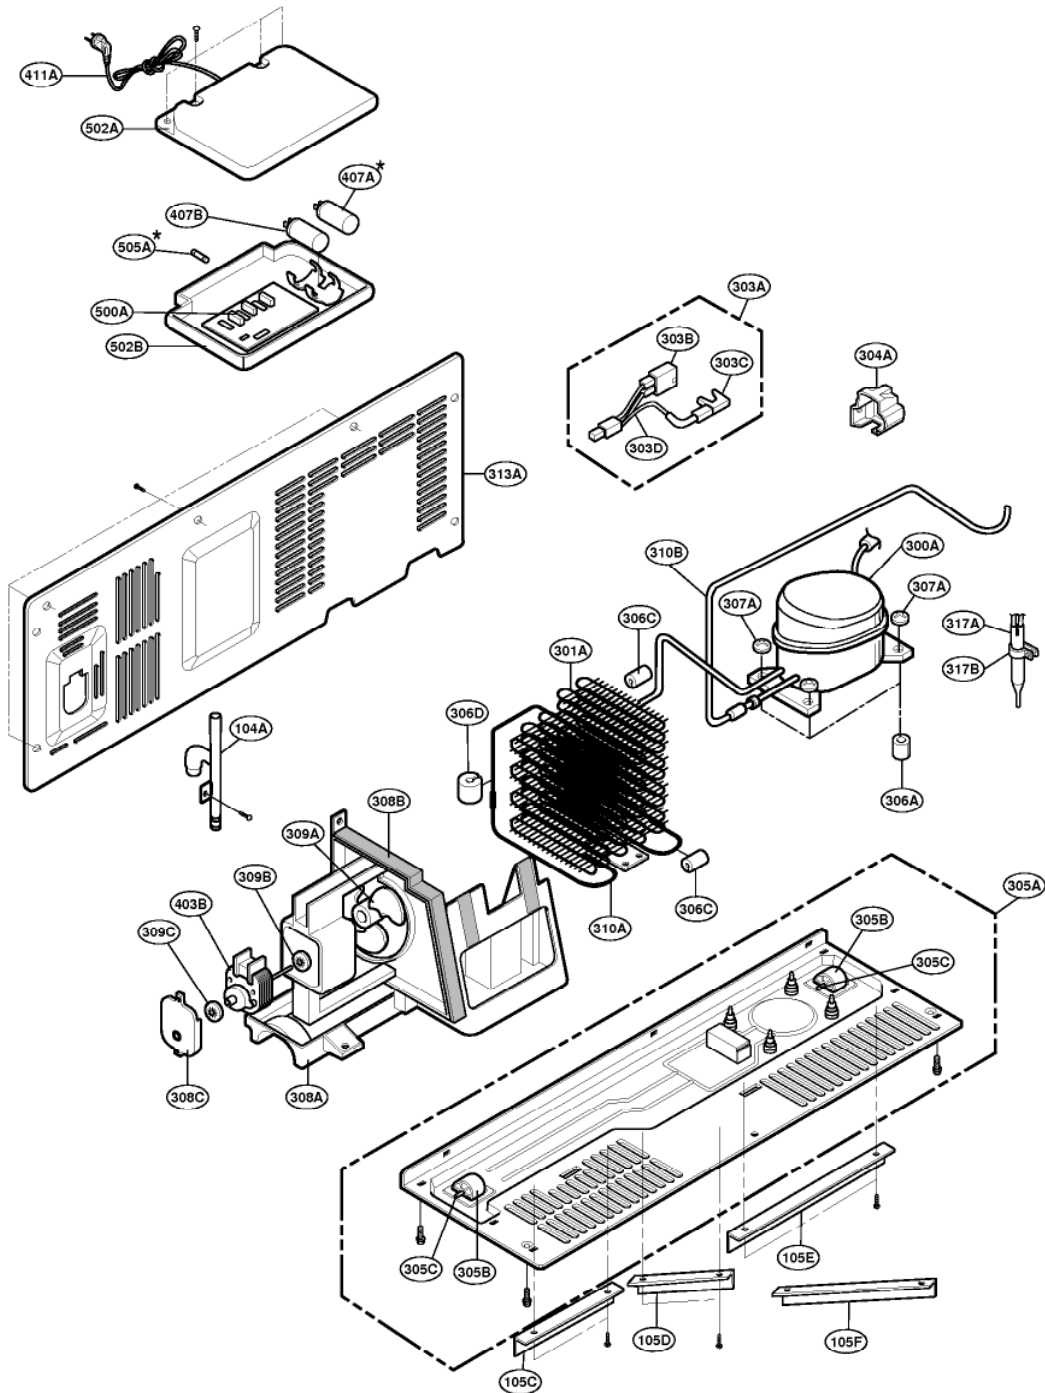

EXPLODED VIEW

FREEZER DOOR PART: GR-P247, GR-P207, GR-L247, GR-L207

EXPLODED VIEW

FREEZER DOOR PART: GR-C247, GR-C207, GR-B247, GR-B207

EXPLODED VIEW

Ref No. : GR-P247, GR-P207, GR-C247, GR-C207

REFRIGERATOR DOOR PART

* : Optional part

EXPLODED VIEW

Ref No. : GR-L247, GR-L207, GR-B247, GR-B207

REFRIGERATOR DOOR PART

* : Optional part

EXPLODED VIEW

FREEZER COMPARTMENT

* : Optional part

EXPLODED VIEW

REFRIGERATOR COMPARTMENT

* : Optional part

EXPLODED VIEW

ICE & WATER PART

* : Optional part

EXPLODED VIEW

MACHINE COMPARTMENT

* : Optional part

EXPLODED VIEW

DISPENSER PART