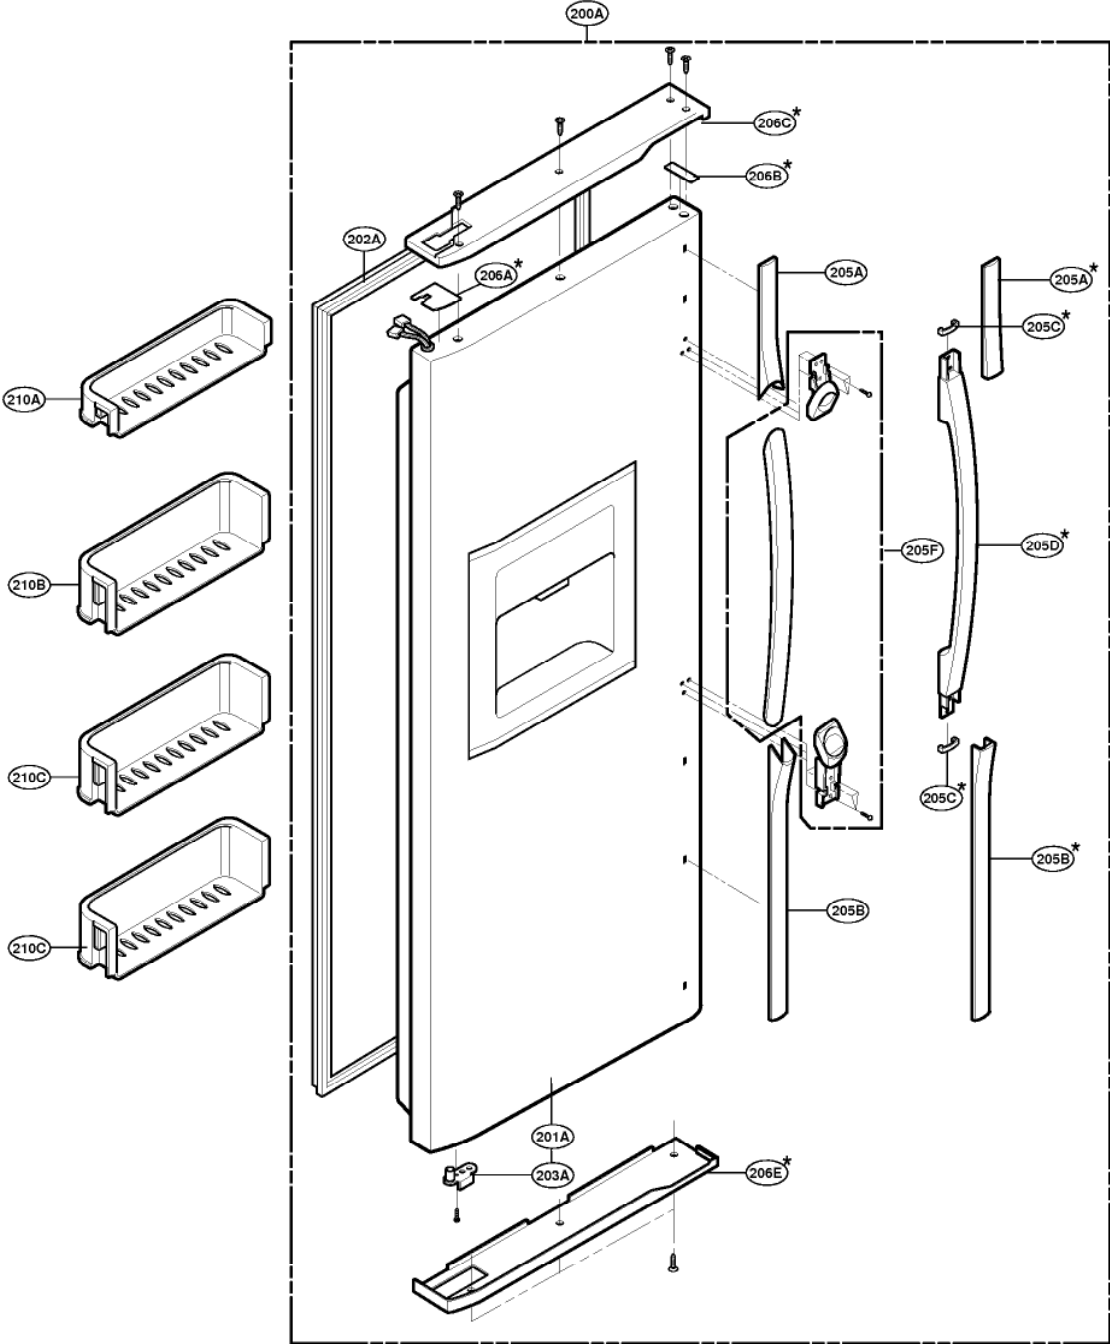

EXPLODED VIEW

FREEZER DOOR PART: GR-P247, GR-P207, GR-L247, GR-L207

EXPLODED VIEW

FREEZER DOOR PART: GR-C247, GR-C207, GR-B247, GR-B207

EXPLODED VIEW

Ref No. : GR-P247, GR-P207, GR-C247, GR-C207

REFRIGERATOR DOOR PART

* : Optional part

EXPLODED VIEW

Ref No. : GR-L247, GR-L207, GR-B247, GR-B207

REFRIGERATOR DOOR PART

* : Optional part

EXPLODED VIEW

FREEZER COMPARTMENT

* : Optional part

EXPLODED VIEW

REFRIGERATOR COMPARTMENT

* : Optional part

EXPLODED VIEW

ICE & WATER PART

* : Optional part

EXPLODED VIEW

MACHINE COMPARTMENT

* : Optional part

EXPLODED VIEW

DISPENSER PART