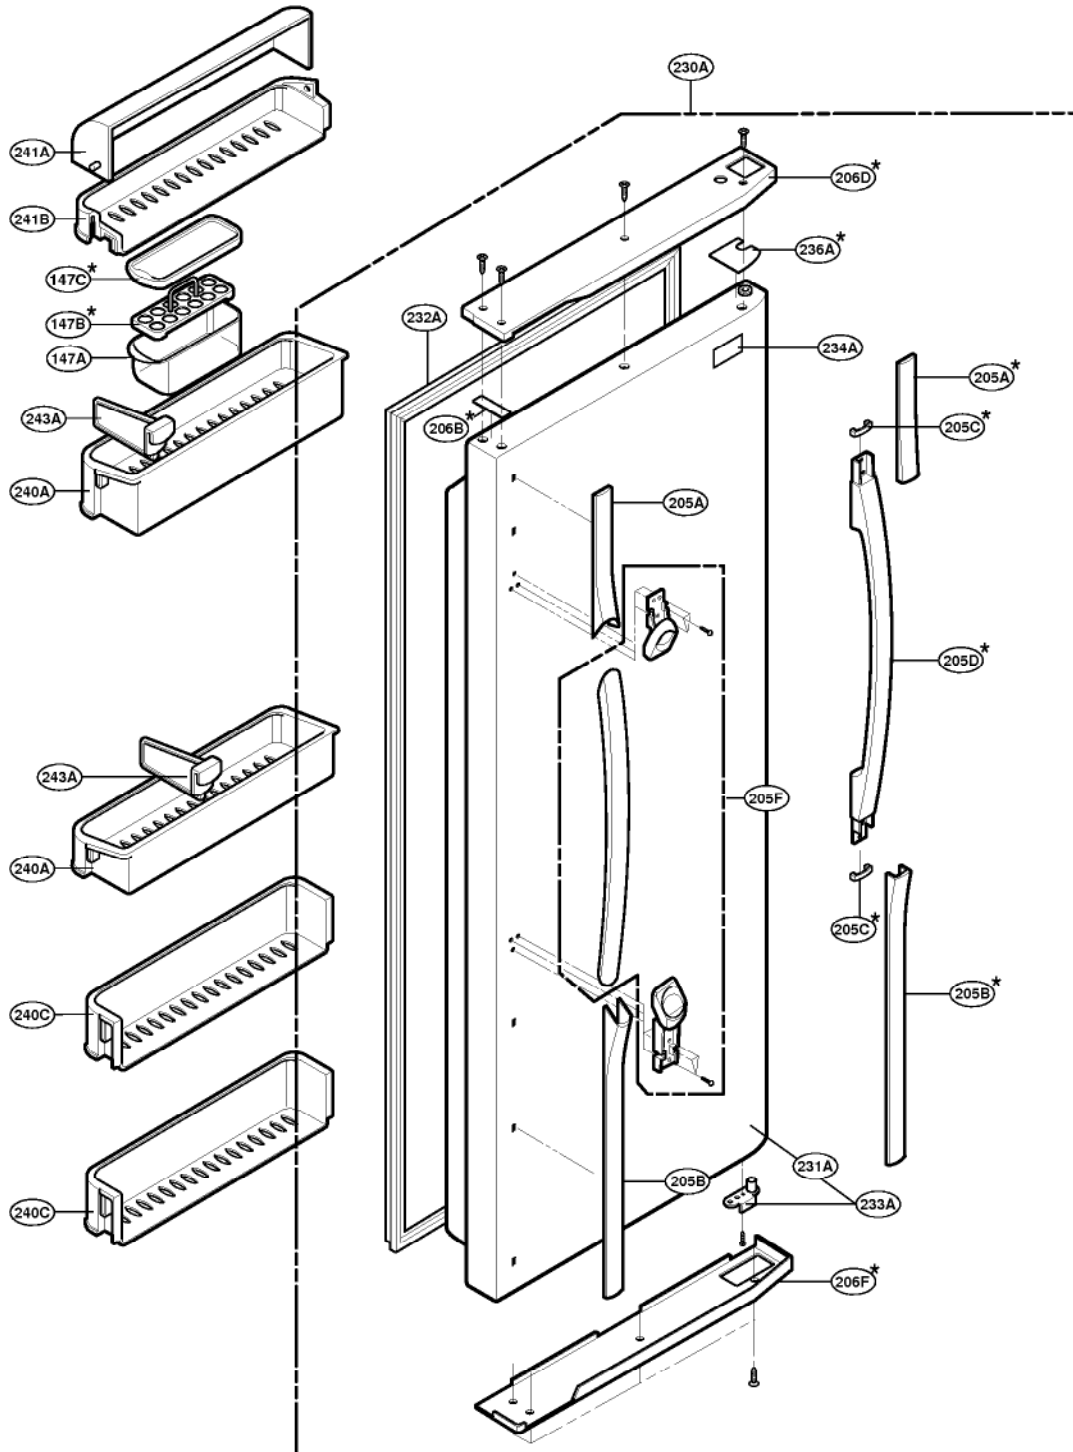

EXPLODED VIEW

FREEZER DOOR PART: GR-P247, GR-P207, GR-L247, GR-L207

EXPLODED VIEW

Ref No. : GR-L247, GR-L207, GR-B247, GR-B207
REFRIGERATOR DOOR PART

* : Optional part

EXPLODED VIEW

FREEZER COMPARTMENT

* : Optional part

EXPLODED VIEW

REFRIGERATOR COMPARTMENT

* : Optional part

EXPLODED VIEW

ICE & WATER PART

* : Optional part

EXPLODED VIEW

MACHINE COMPARTMENT

* : Optional part

EXPLODED VIEW

DISPENSER PART