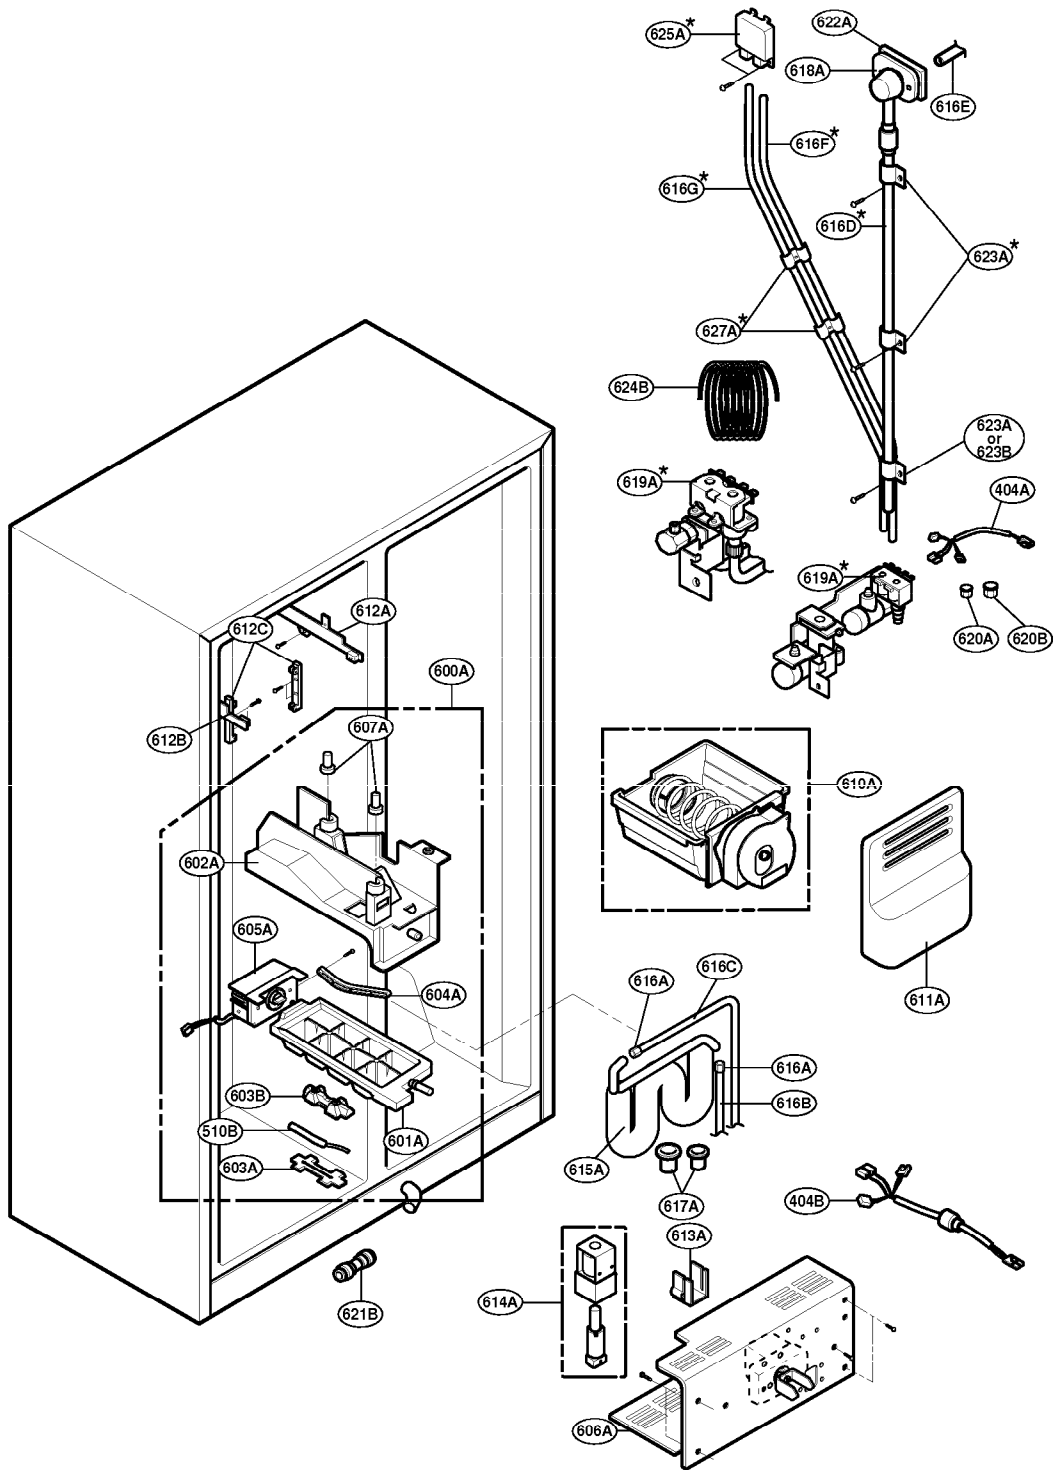

EXPLODED VIEW

FREEZER DOOR PART: GR-P247, GR-P207, GR-L247, GR-L207

EXPLODED VIEW

Ref No. : GR-L247, GR-L207, GR-B247, GR-B207
REFRIGERATOR DOOR PART

* : Optional part

EXPLODED VIEW

FREEZER COMPARTMENT

* : Optional part

EXPLODED VIEW

REFRIGERATOR COMPARTMENT

* : Optional part

EXPLODED VIEW

ICE & WATER PART

* : Optional part

EXPLODED VIEW

MACHINE COMPARTMENT

* : Optional part

EXPLODED VIEW

DISPENSER PART