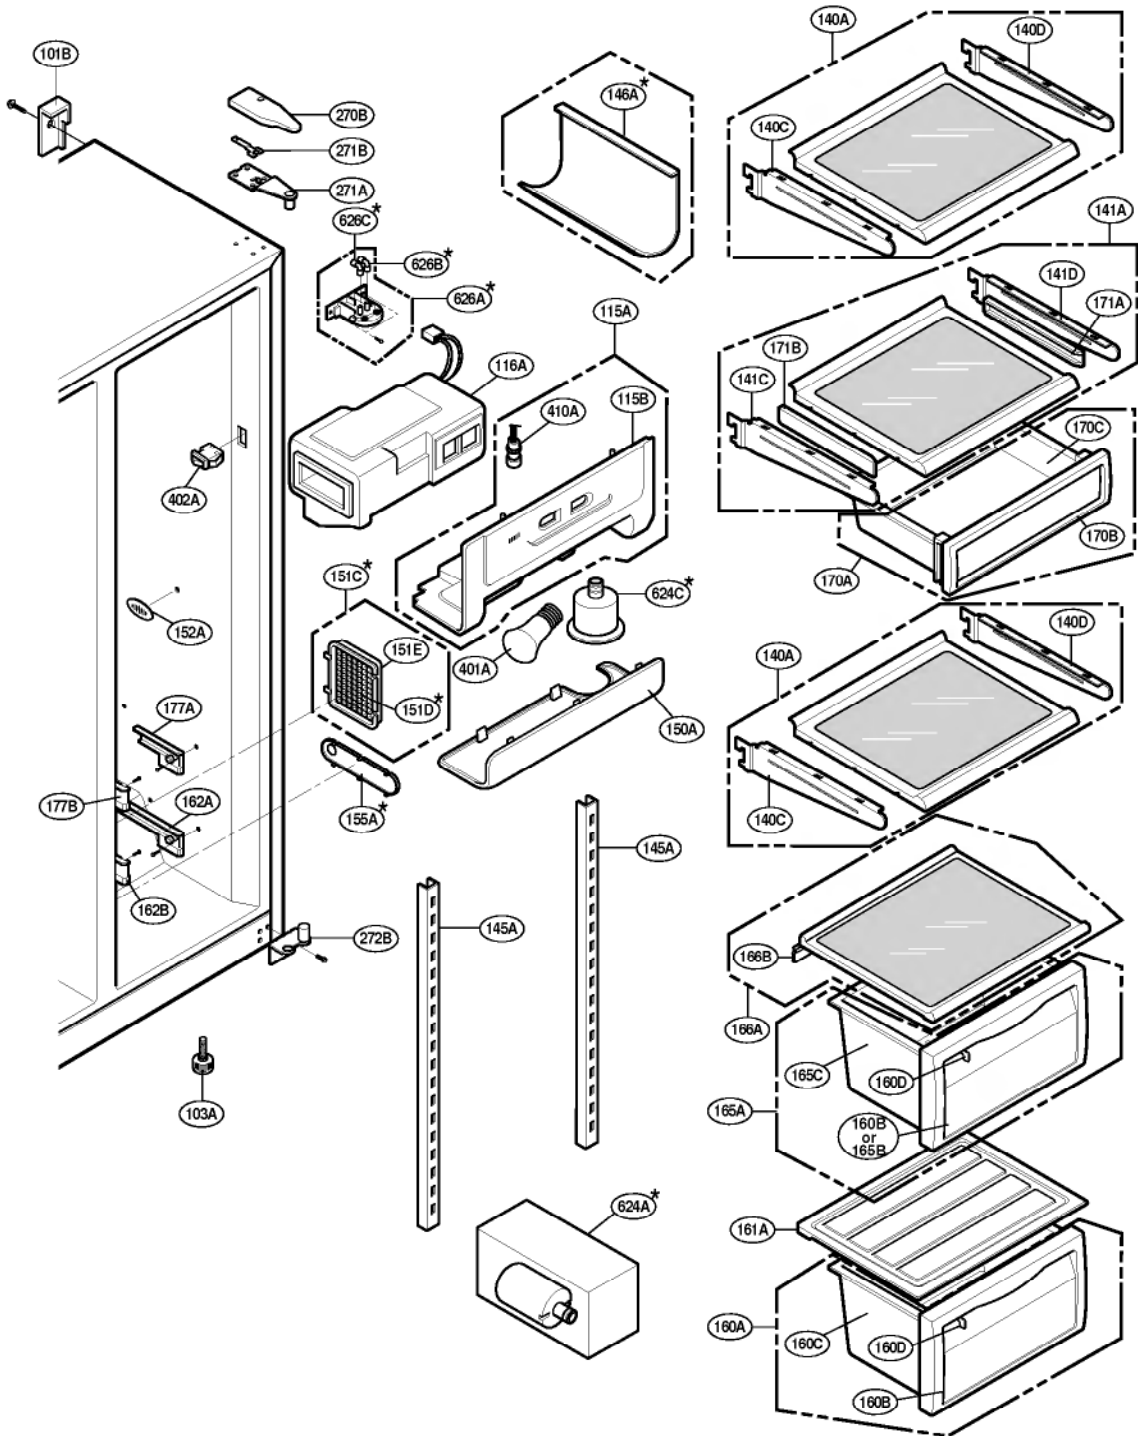

EXPLODED VIEW

FREEZER DOOR PART: GR-P247, GR-P207, GR-L247, GR-L207

EXPLODED VIEW

Ref No. : GR-L247, GR-L207, GR-B247, GR-B207
REFRIGERATOR DOOR PART

* : Optional part

EXPLODED VIEW

FREEZER COMPARTMENT

* : Optional part

EXPLODED VIEW

REFRIGERATOR COMPARTMENT

* : Optional part

EXPLODED VIEW

ICE & WATER PART

* : Optional part

EXPLODED VIEW

MACHINE COMPARTMENT

* : Optional part

EXPLODED VIEW

DISPENSER PART