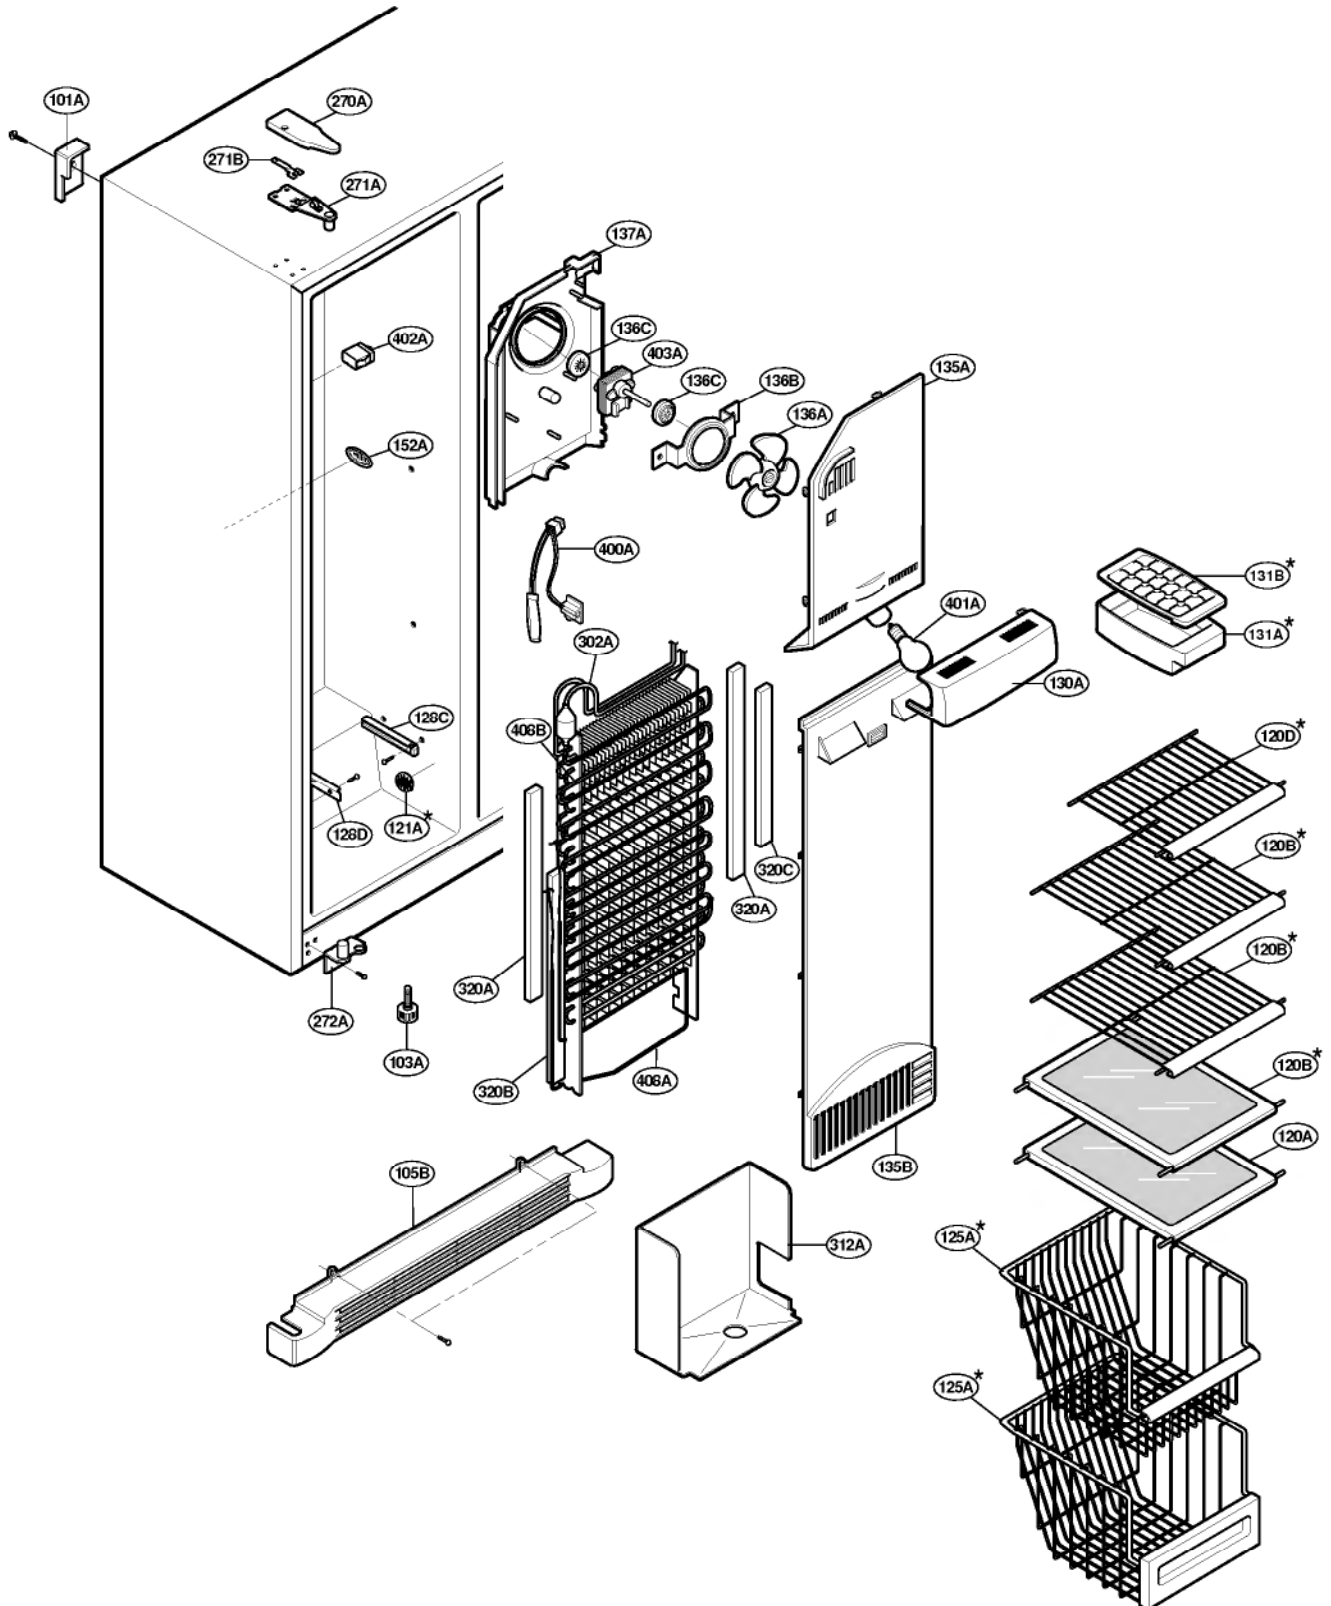

EXPLODED VIEW

FREEZER DOOR PART: GR-P247, GR-P207, GR-L247, GR-L207

EXPLODED VIEW

Ref No. : GR-L247, GR-L207, GR-B247, GR-B207
REFRIGERATOR DOOR PART

* : Optional part

EXPLODED VIEW

FREEZER COMPARTMENT

* : Optional part

EXPLODED VIEW

REFRIGERATOR COMPARTMENT

* : Optional part

EXPLODED VIEW

ICE & WATER PART

* : Optional part

EXPLODED VIEW

MACHINE COMPARTMENT

* : Optional part

EXPLODED VIEW

DISPENSER PART