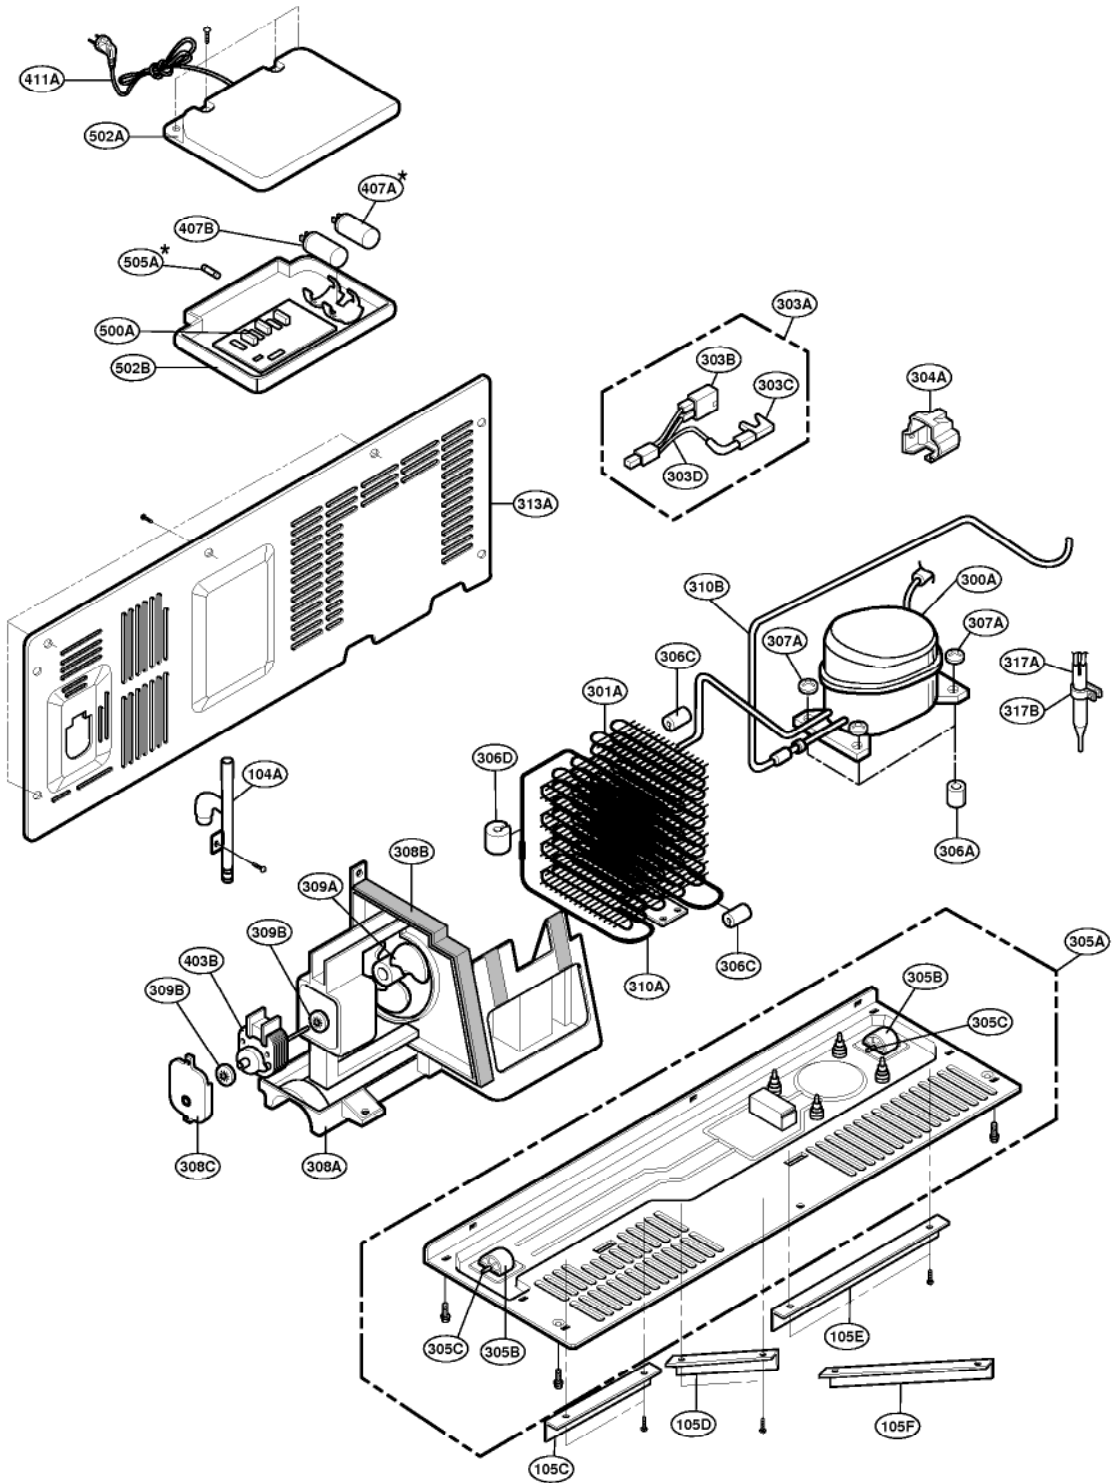

EXPLODED VIEW

FREEZER DOOR PART: GR-P247, GR-P207, GR-L247, GR-L207

EXPLODED VIEW

Ref No. : GR-L247, GR-L207, GR-B247, GR-B207
REFRIGERATOR DOOR PART

* : Optional part

EXPLODED VIEW

FREEZER COMPARTMENT

* : Optional part

EXPLODED VIEW

REFRIGERATOR COMPARTMENT

* : Optional part

EXPLODED VIEW

ICE & WATER PART

* : Optional part

EXPLODED VIEW

MACHINE COMPARTMENT

* : Optional part

EXPLODED VIEW

DISPENSER PART