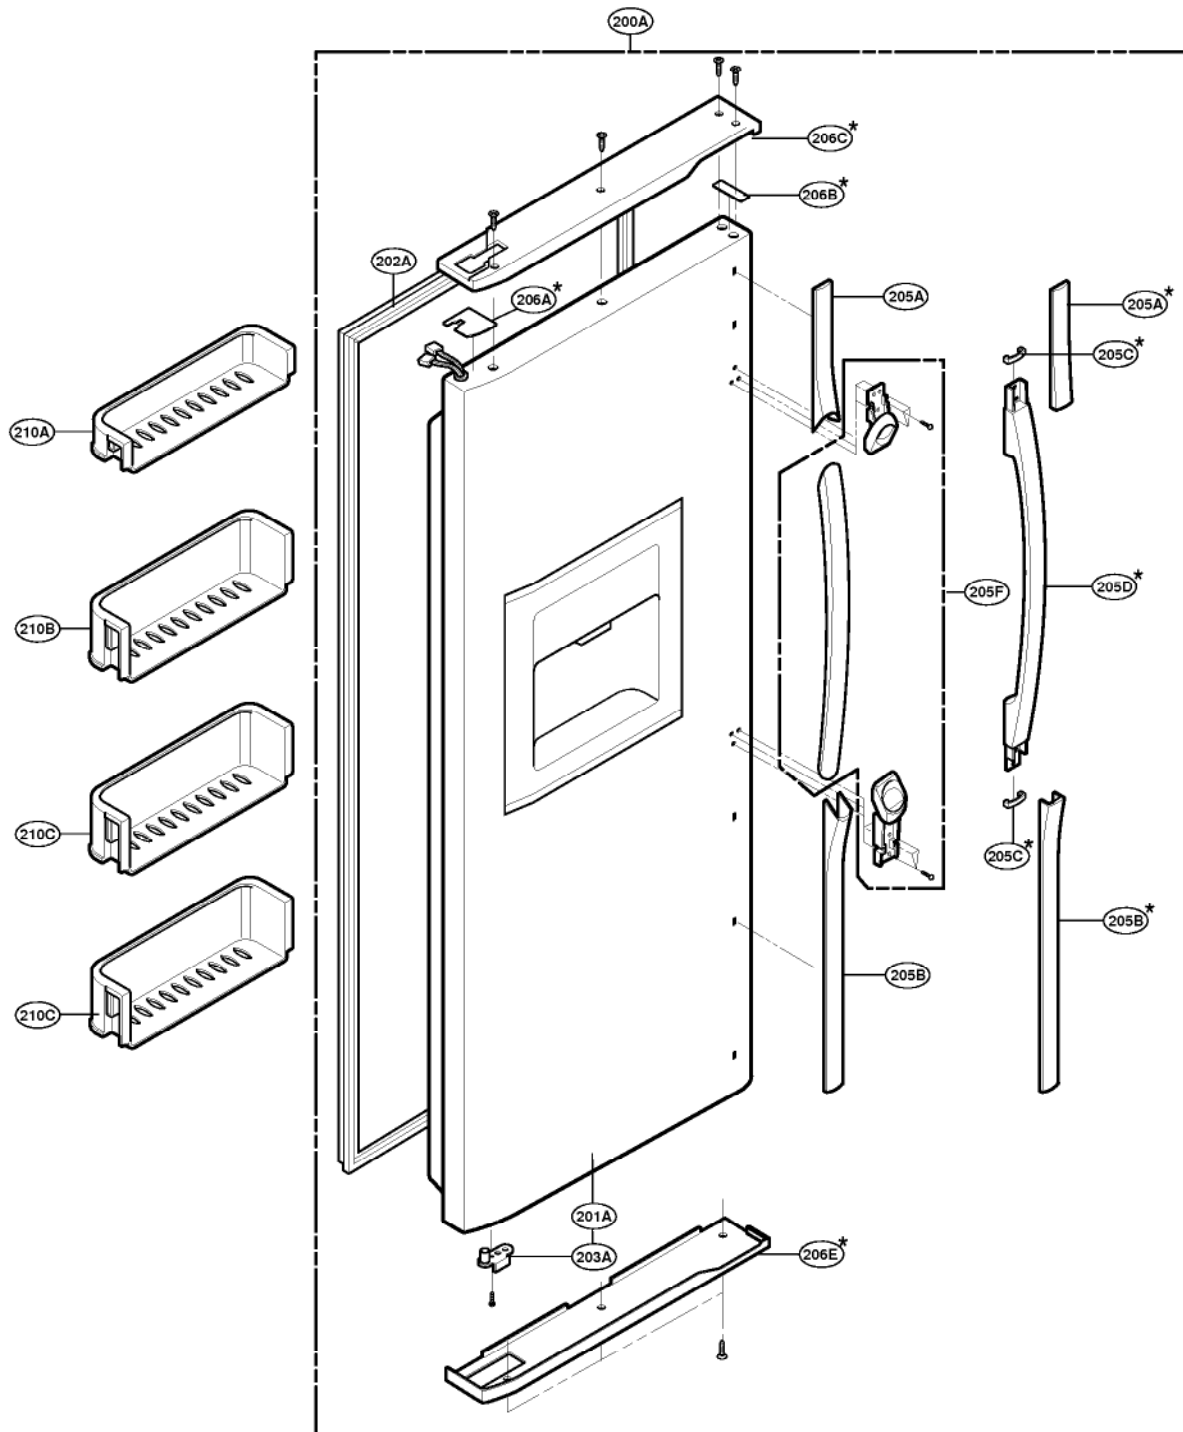

EXPLODED VIEW

FREEZER DOOR PART: GR-P247, GR-P207, GR-L247, GR-L207

EXPLODED VIEW

Ref No. : GR-L247, GR-L207, GR-B247, GR-B207
REFRIGERATOR DOOR PART

* : Optional part

EXPLODED VIEW

FREEZER COMPARTMENT

* : Optional part

EXPLODED VIEW

REFRIGERATOR COMPARTMENT

* : Optional part

EXPLODED VIEW

ICE & WATER PART

* : Optional part

EXPLODED VIEW

MACHINE COMPARTMENT

* : Optional part

EXPLODED VIEW

DISPENSER PART