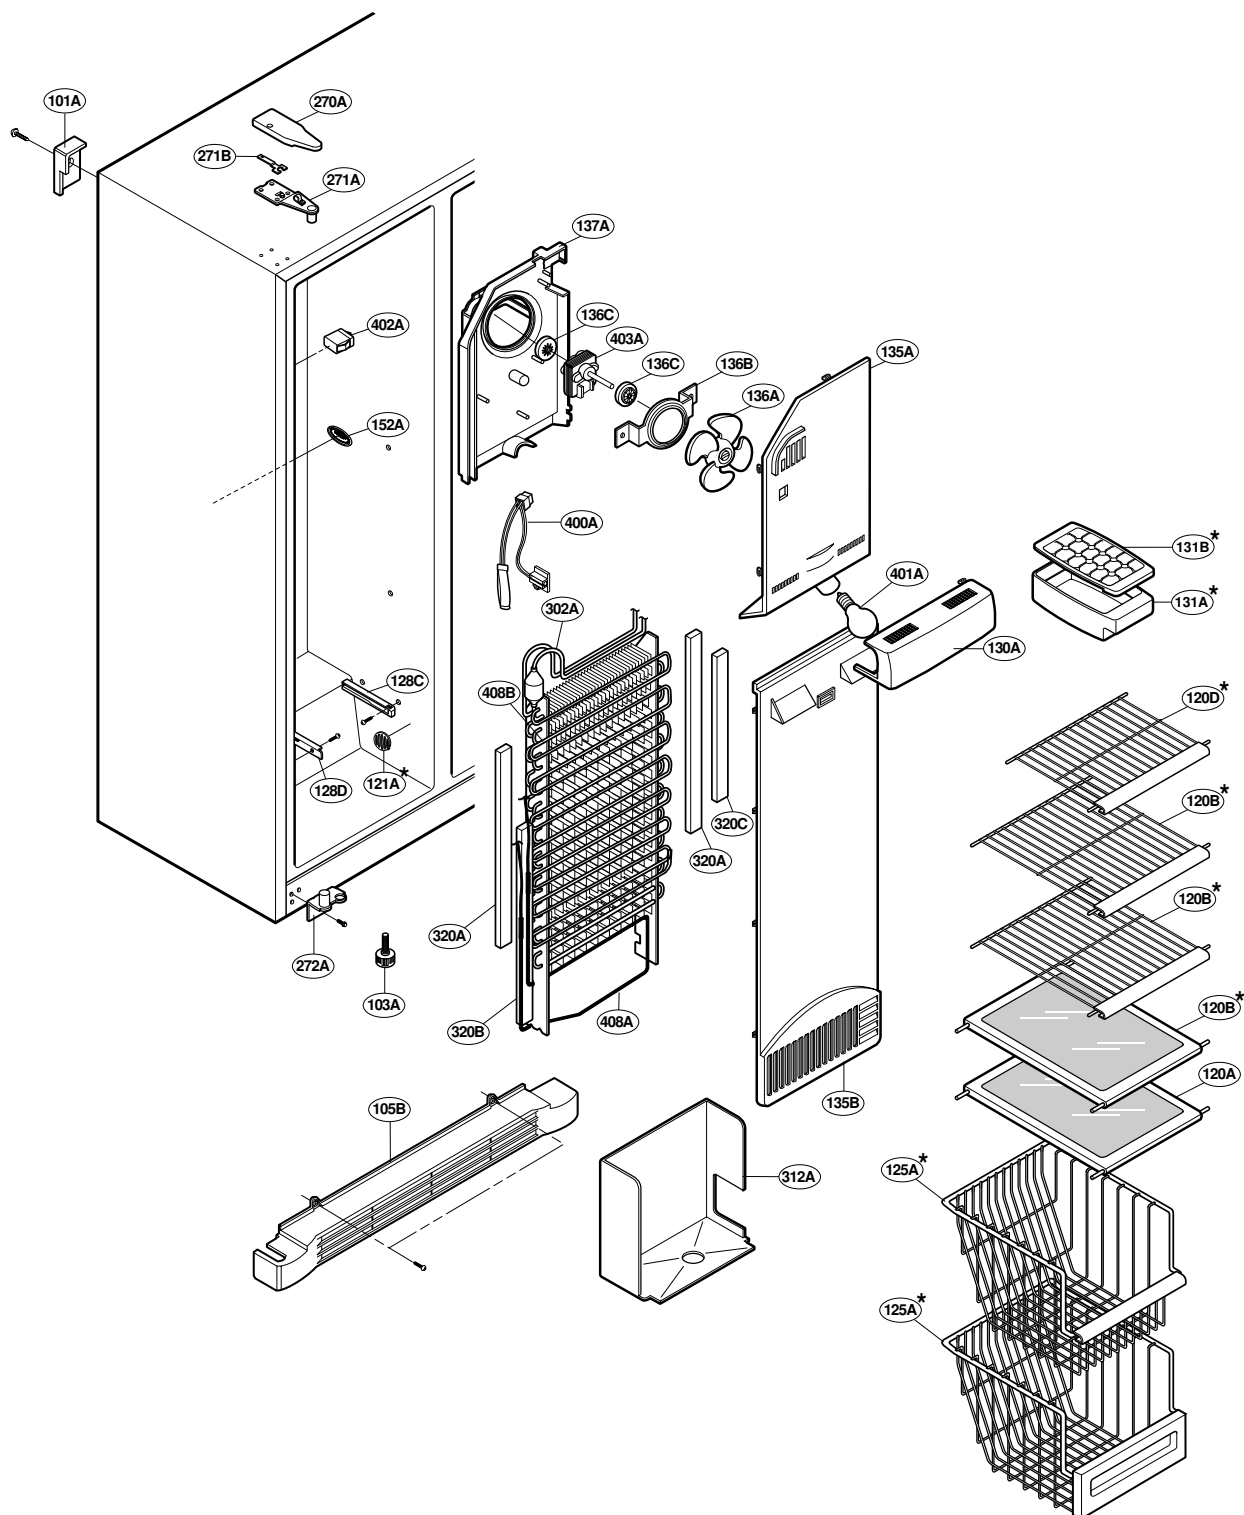

EXPLODED VIEW

DISPENSER PART

EXPLODED VIEW

FREEZER DOOR PART: GR-P247, GR-P207, GR-L247, GR-L207

EXPLODED VIEW

Ref No. : GR-L247, GR-L207, GR-B247, GR-B207

REFRIGERATOR DOOR PART

* : Optional part

EXPLODED VIEW

ICE & WATER PART

* : Optional part

EXPLODED VIEW

FREEZER COMPARTMENT

* : Optional part

EXPLODED VIEW

REFRIGERATOR COMPARTMENT

* : Optional part

EXPLODED VIEW

MACHINE COMPARTMENT

* : Optional part