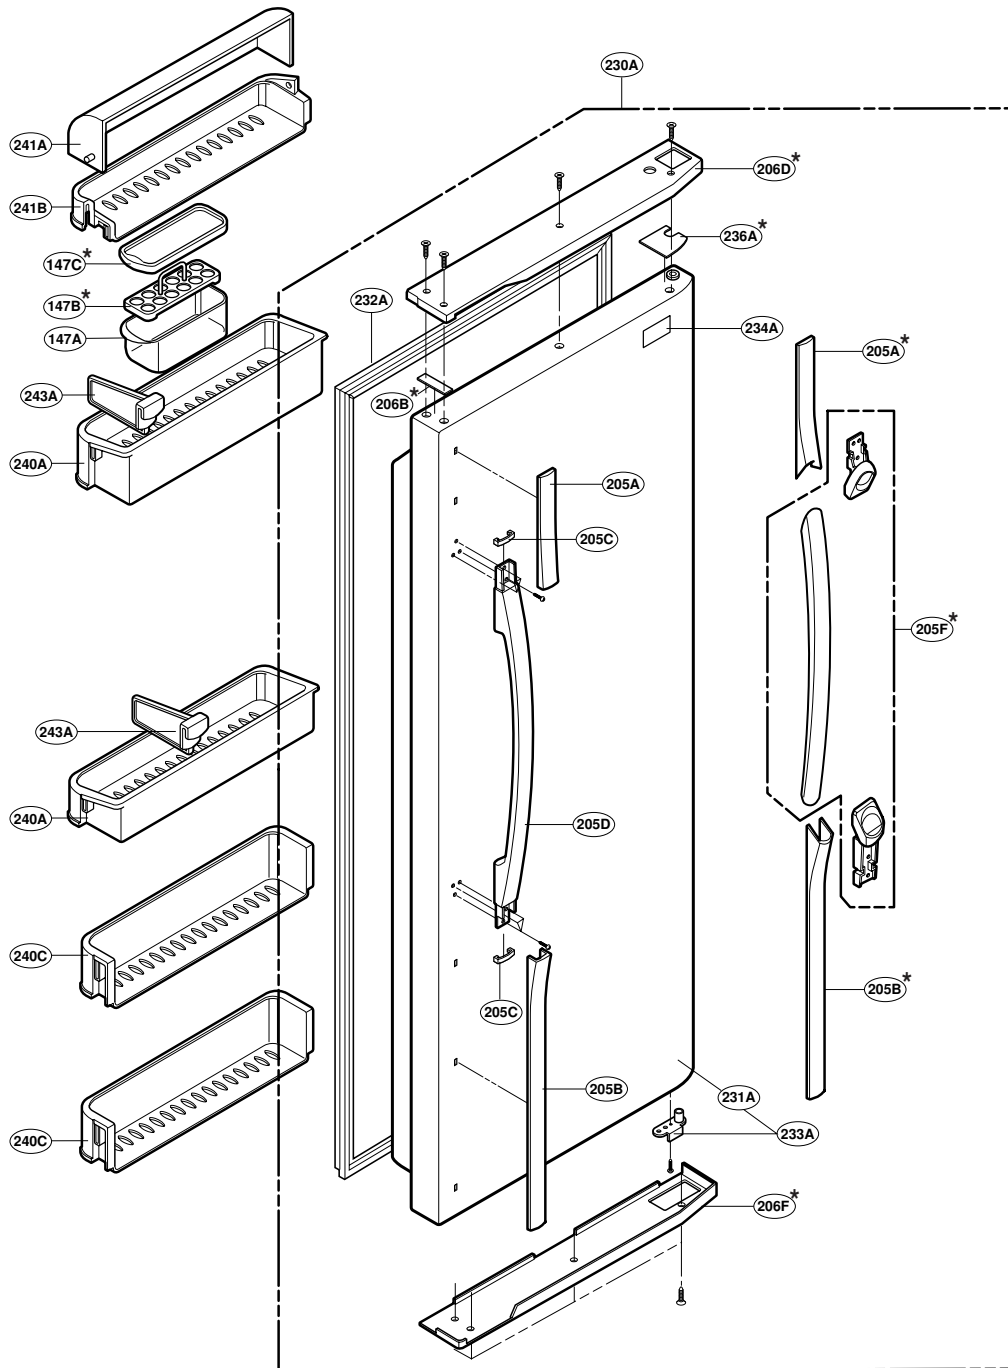

EXPLODED VIEW

DISPENSER PART

EXPLODED VIEW

FREEZER DOOR PART: GR-P247, GR-P207, GR-L247, GR-L207

EXPLODED VIEW

Ref No. : GR-L247, GR-L207, GR-B247, GR-B207

REFRIGERATOR DOOR PART

* : Optional part

EXPLODED VIEW

ICE & WATER PART

* : Optional part

EXPLODED VIEW

FREEZER COMPARTMENT

* : Optional part

EXPLODED VIEW

REFRIGERATOR COMPARTMENT

* : Optional part

EXPLODED VIEW

MACHINE COMPARTMENT

* : Optional part