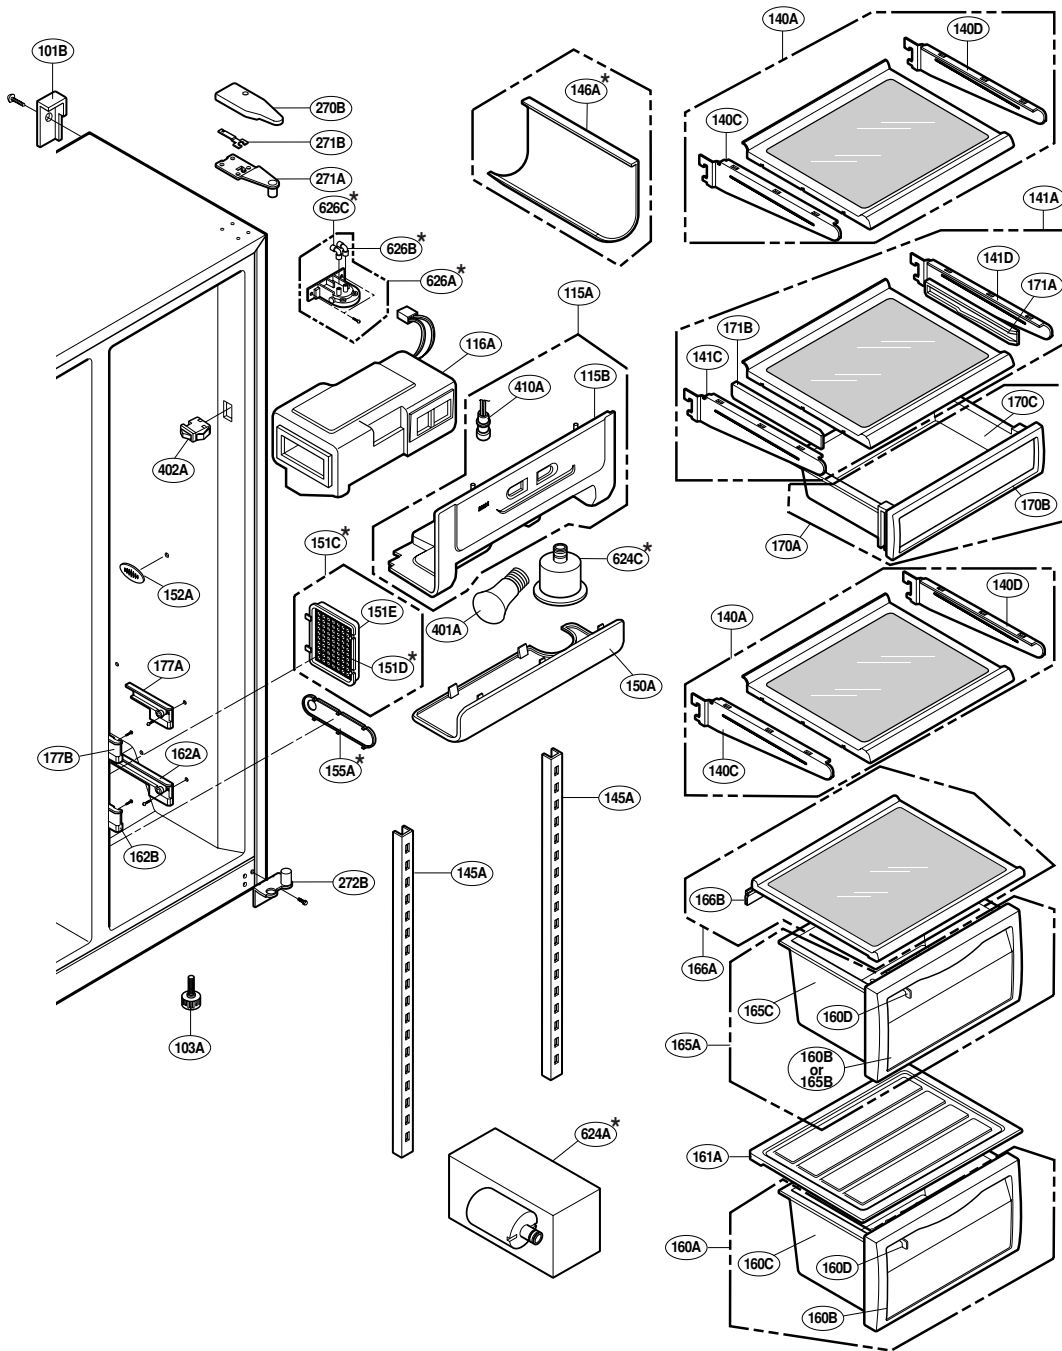

EXPLODED VIEW

DISPENSER PART

EXPLODED VIEW

FREEZER DOOR PART: GR-P247, GR-P207, GR-L247, GR-L207

EXPLODED VIEW

Ref No. : GR-L247, GR-L207, GR-B247, GR-B207

REFRIGERATOR DOOR PART

* : Optional part

EXPLODED VIEW

ICE & WATER PART

* : Optional part

EXPLODED VIEW

FREEZER COMPARTMENT

* : Optional part

EXPLODED VIEW

REFRIGERATOR COMPARTMENT

* : Optional part

EXPLODED VIEW

MACHINE COMPARTMENT

* : Optional part