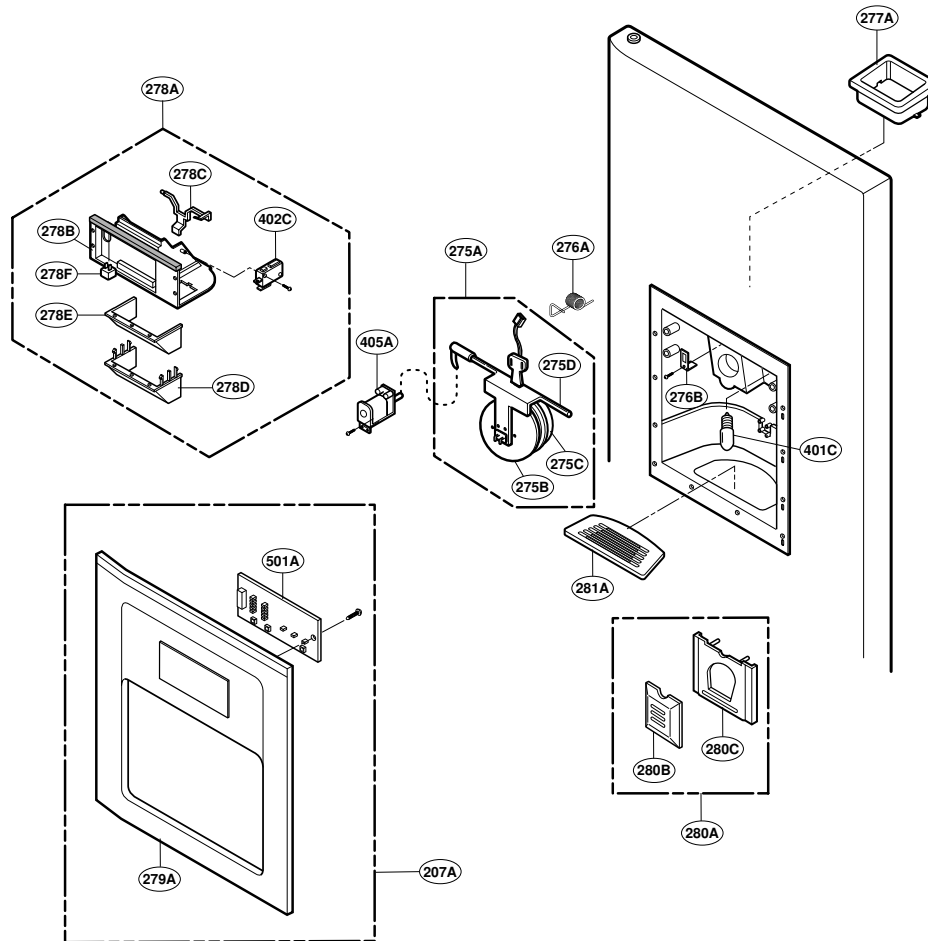

EXPLODED VIEW

DISPENSER PART

EXPLODED VIEW

FREEZER DOOR PART: GR-P247, GR-P207, GR-L247, GR-L207

EXPLODED VIEW

Ref No. : GR-L247, GR-L207, GR-B247, GR-B207

REFRIGERATOR DOOR PART

* : Optional part

EXPLODED VIEW

ICE & WATER PART

* : Optional part

EXPLODED VIEW

FREEZER COMPARTMENT

* : Optional part

EXPLODED VIEW

REFRIGERATOR COMPARTMENT

* : Optional part

EXPLODED VIEW

MACHINE COMPARTMENT

* : Optional part