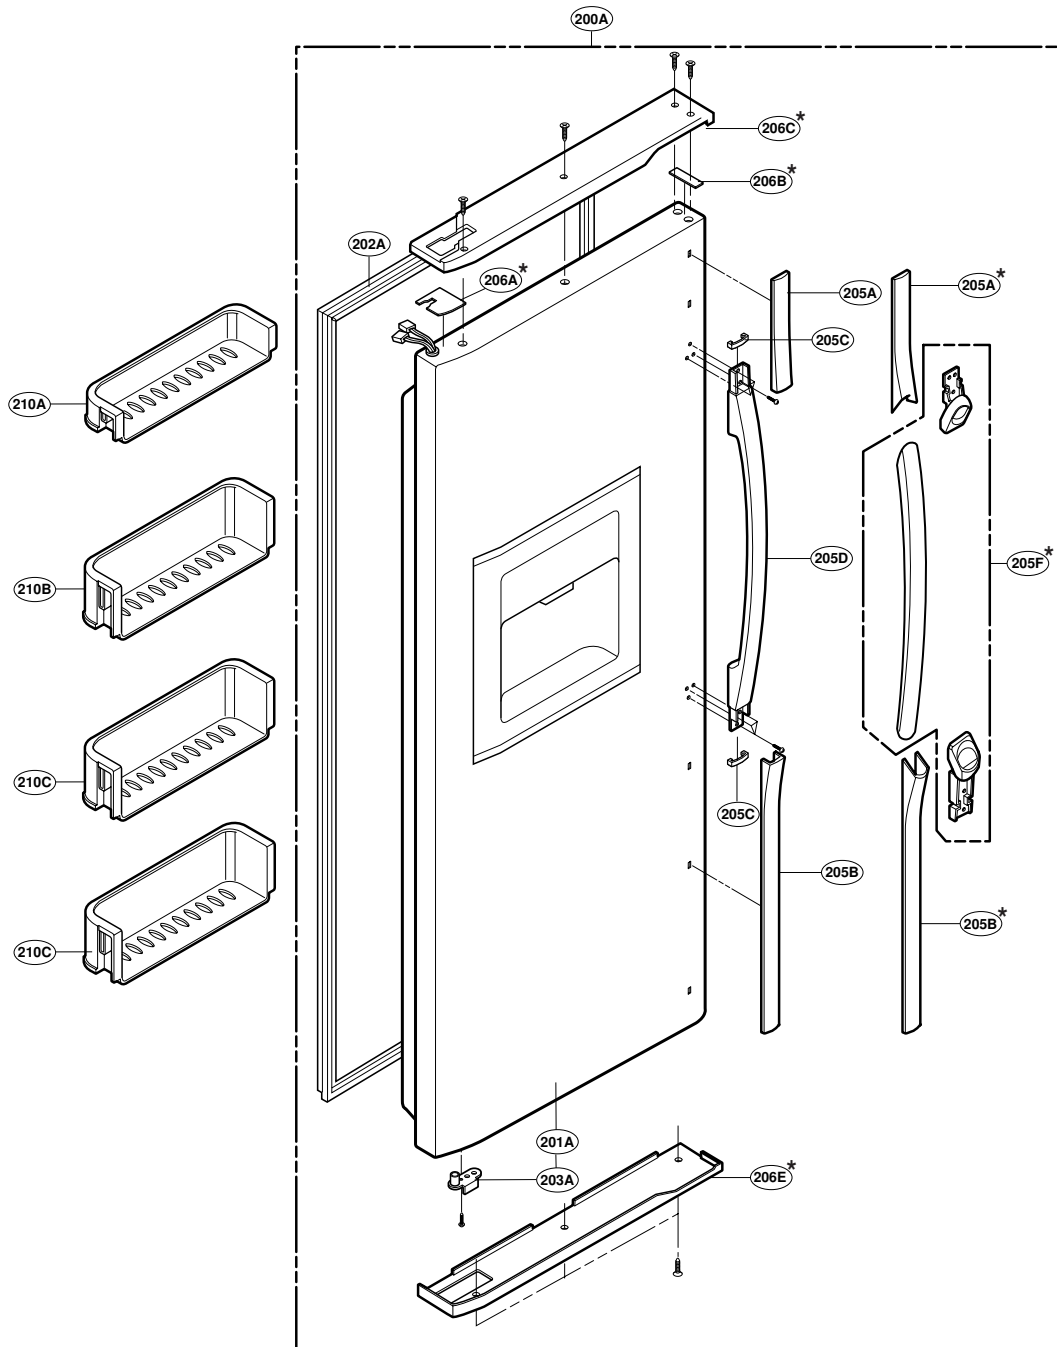

EXPLODED VIEW

DISPENSER PART

EXPLODED VIEW

FREEZER DOOR PART: GR-P247, GR-P207, GR-L247, GR-L207

EXPLODED VIEW

Ref No. : GR-L247, GR-L207, GR-B247, GR-B207

REFRIGERATOR DOOR PART

* : Optional part

EXPLODED VIEW

ICE & WATER PART

* : Optional part

EXPLODED VIEW

FREEZER COMPARTMENT

* : Optional part

EXPLODED VIEW

REFRIGERATOR COMPARTMENT

* : Optional part

EXPLODED VIEW

MACHINE COMPARTMENT

* : Optional part