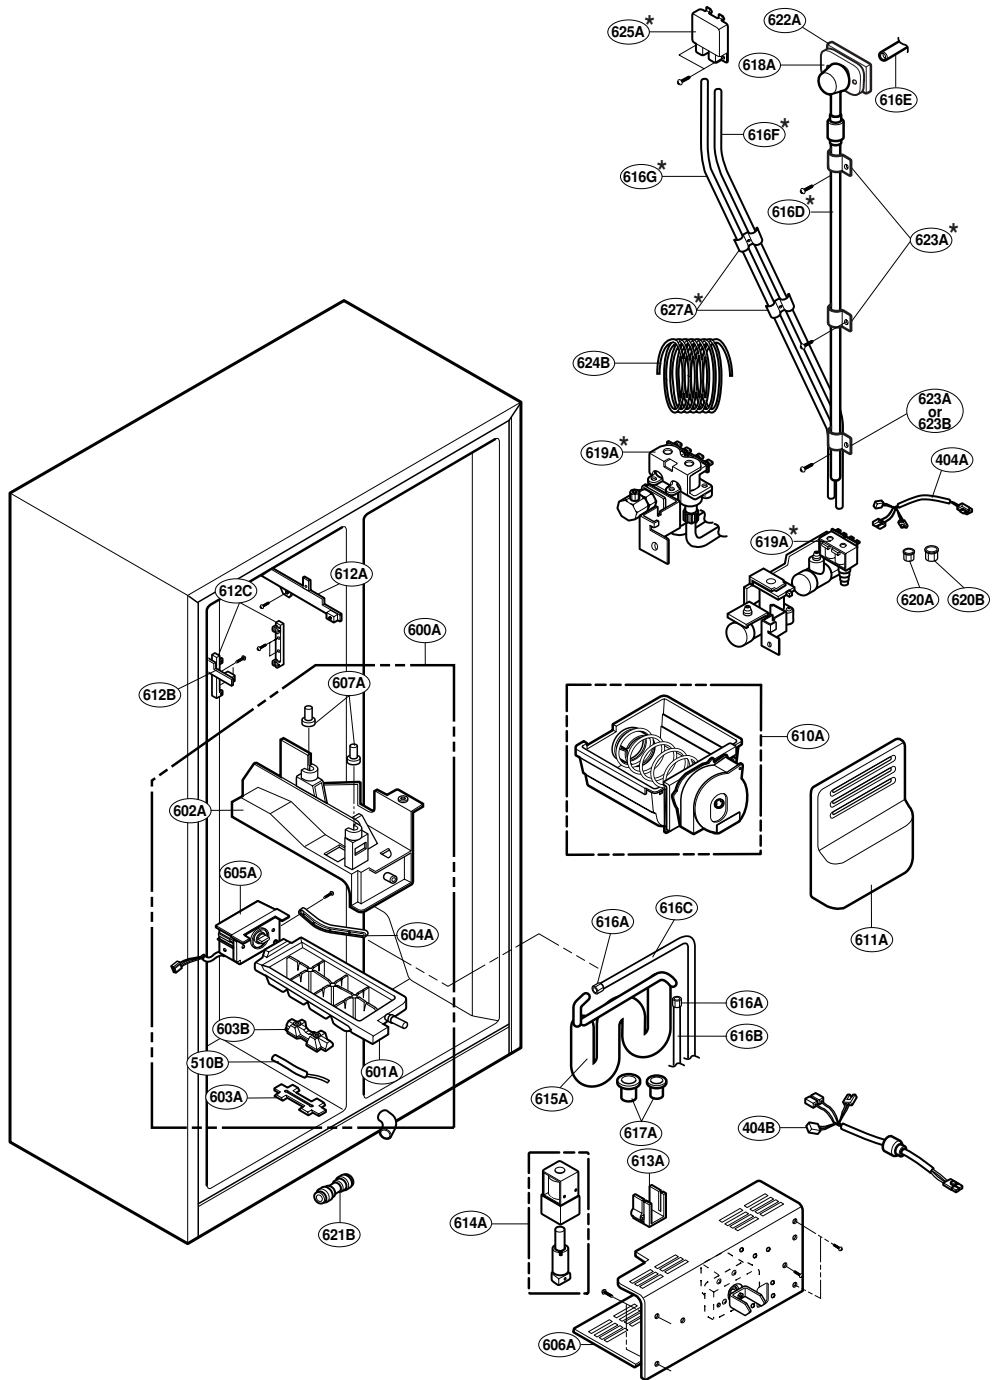

EXPLODED VIEW

DISPENSER PART

EXPLODED VIEW

FREEZER DOOR PART: GR-P247, GR-P207, GR-L247, GR-L207

EXPLODED VIEW

Ref No. : GR-L247, GR-L207, GR-B247, GR-B207

REFRIGERATOR DOOR PART

* : Optional part

EXPLODED VIEW

ICE & WATER PART

* : Optional part

EXPLODED VIEW

FREEZER COMPARTMENT

* : Optional part

EXPLODED VIEW

REFRIGERATOR COMPARTMENT

* : Optional part

EXPLODED VIEW

MACHINE COMPARTMENT

* : Optional part