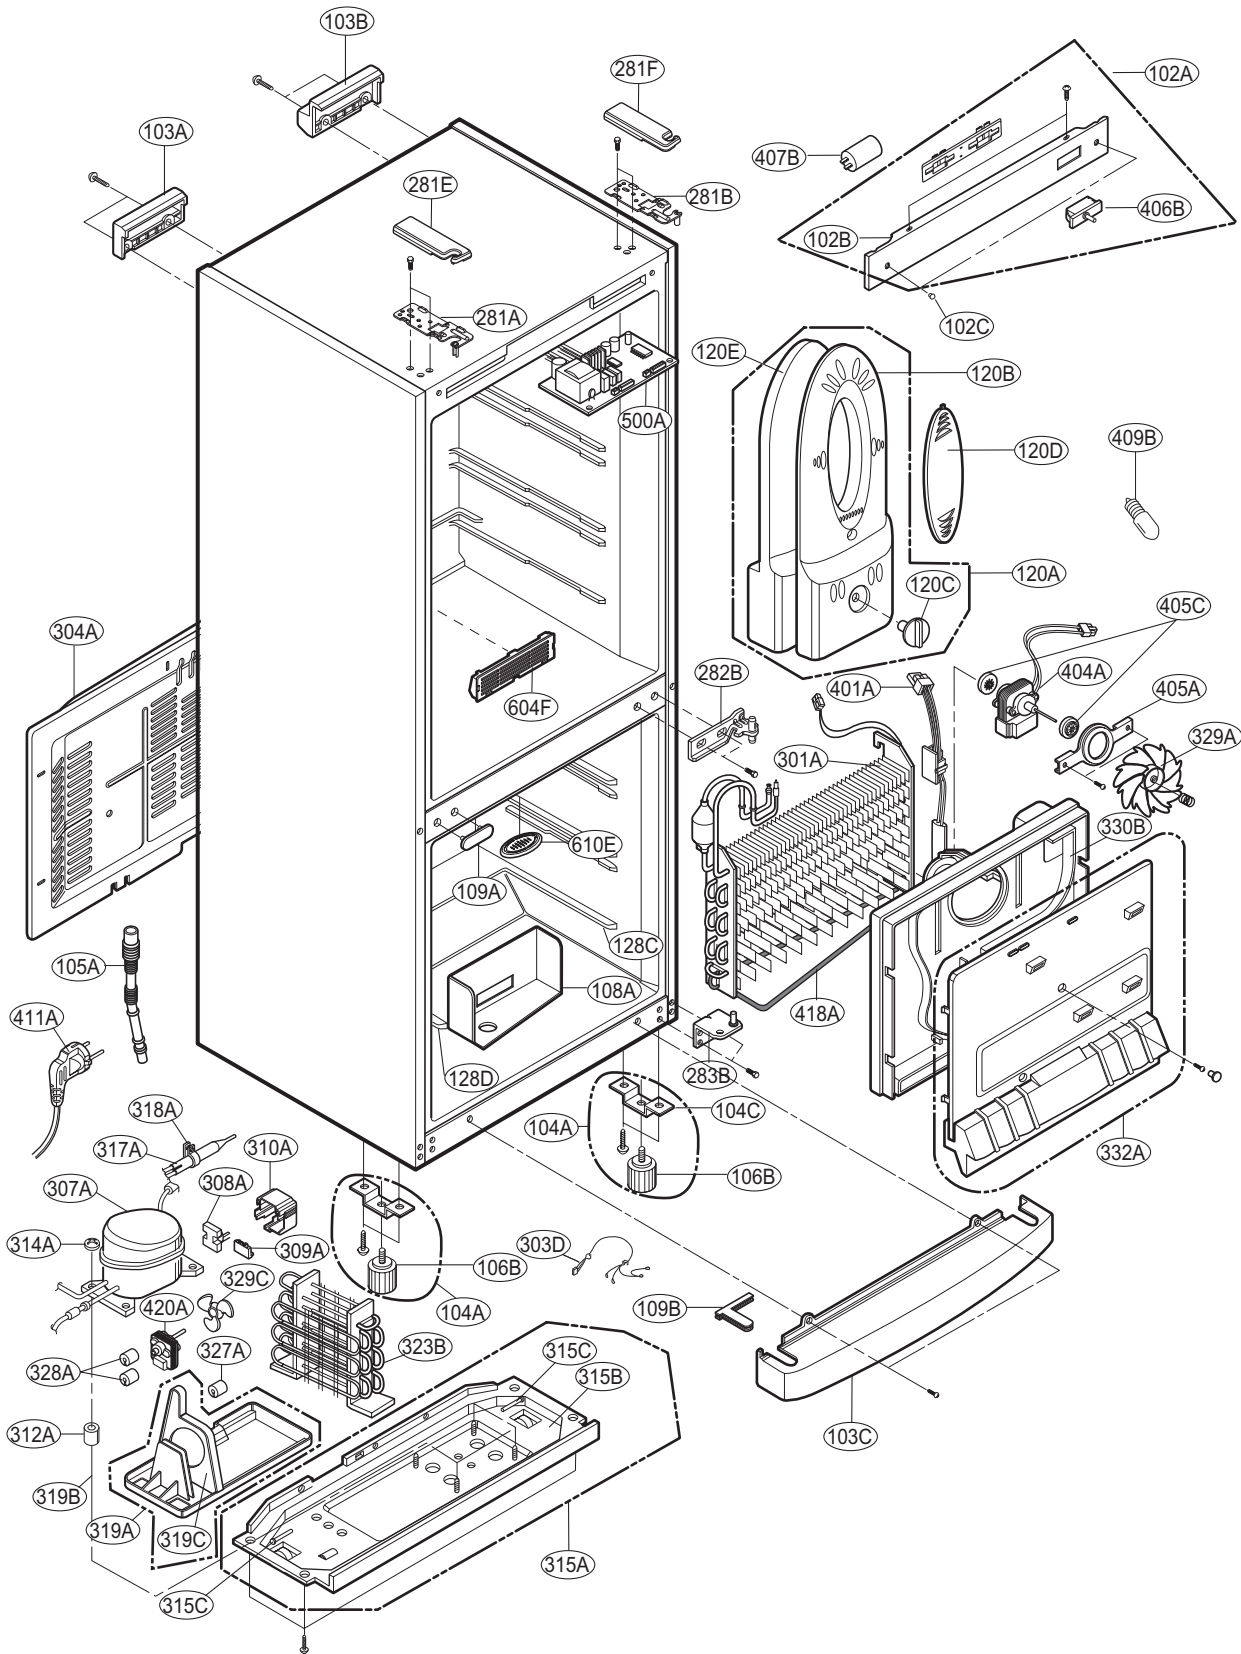

EXPLODED VIEW & REPLACEMENT PARTS LIST

EXPLODED VIEW

Ref. No : GC-B419B