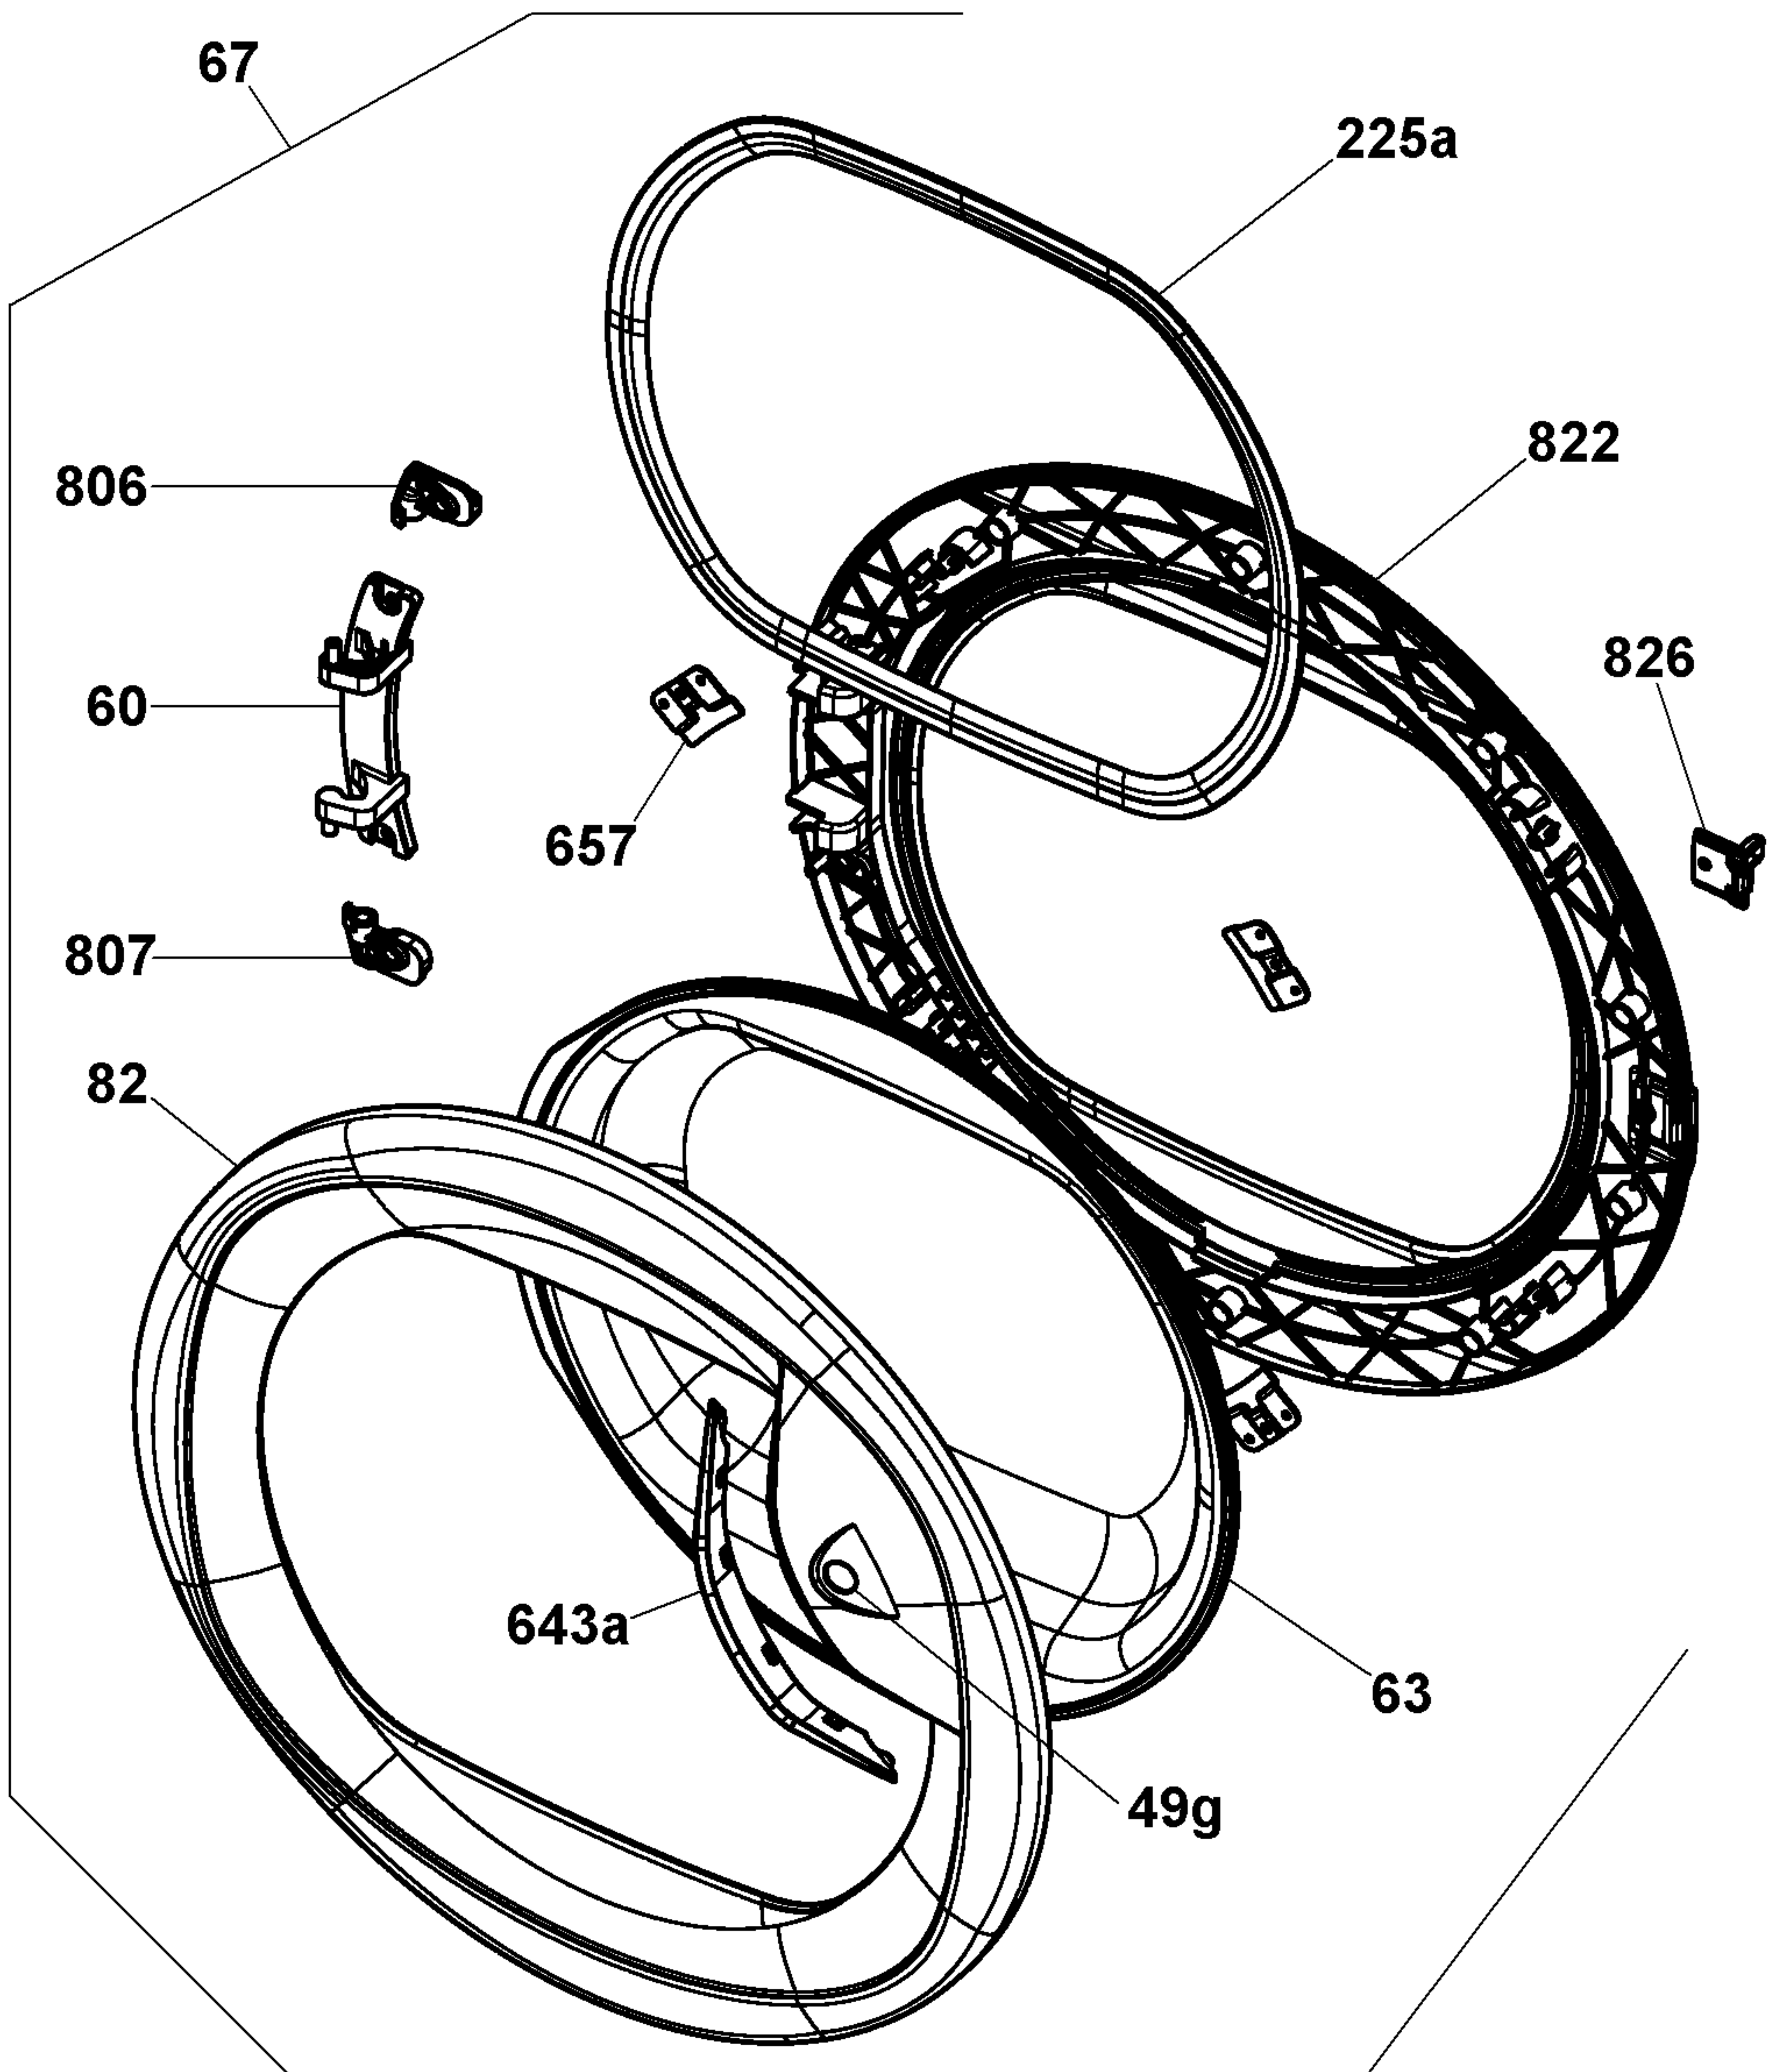

CANDY

31

HOOVER

31

DRUM ASSY - CONDENSER

'B' CLASS DUCT ASSEMBLY