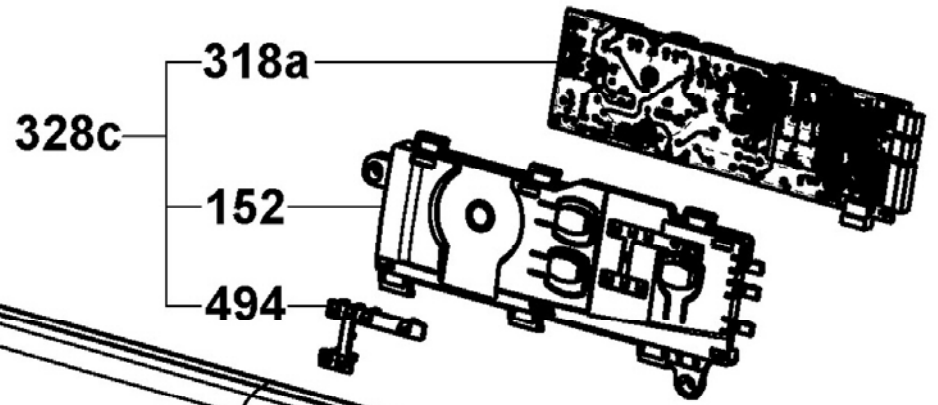

CANDY

31

HOOVER

31

DRUM ASSY - CONDENSER

'B' CLASS DUCT ASSEMBLY