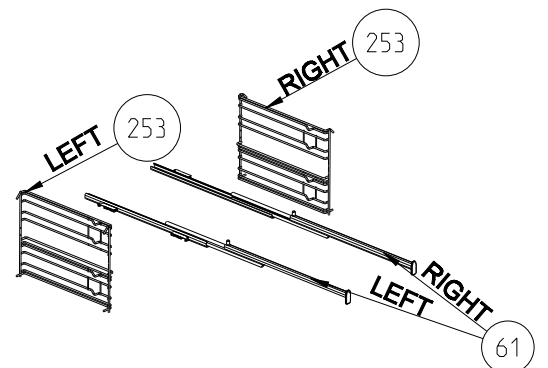

WIRE SHELF CAVITY ASSEMBLY WITH / WITHOUT CATALYTIC PANEL (OPTIONAL)

WIRE SHELF CAVITY ASSEMBLY WITH / WITHOUT CATALYTIC PANEL OPTIONAL : TELESCOPIC RAIL (R / L)

WIRE SHELF CAVITY ASSEMBLY WITH / WITHOUT CATALYTIC PANEL OPTIONAL : DOUBLE TELESCOPIC RAILS (R / L)

**WIRE SHELF CAVITY ASSEMBLY
WITH/ WITHOUT CATALYTIC PANEL
OPTIONAL:DOUBLE TELESCOPIC RAIL (R / L)**

**WIRE SHELF CAVITY ASSEMBLY
WITH/ WITHOUT CATALYTIC PANEL
OPTIONAL:TELESCOPIC RAIL (R / L)**

**POSITION NUMBER : 587
WIRE SHELF
OPTIONAL:DOUBLE TELESCOPIC RAIL (R / L) GROUP**

**POSITION NUMBER :588
WIRE SHELF
OPTIONAL: SINGLE TELESCOPIC RAIL (R / L) GROUP**

**POSITION NUMBER : 585
WIRE SHELF
OPTIONAL:DOUBLE TELESCOPIC RAIL (R / L) GROUP**

**POSITION NUMBER: 586
WIRE SHELF
OPTIONAL: SINGLE TELESCOPIC RAIL (R / L) GROUP**