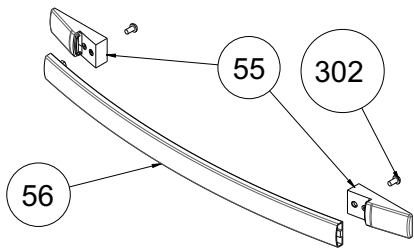

HANDLES WITH BRACKET

HANDLES WITH TUNNEL TAP

ARC QUADRANGLE