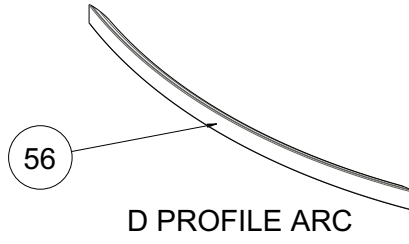

OVEN DOOR HANDLES (OPTIONAL)
HANDLES WITHOUT TAP & BRACKET

HANDLES WITH BRACKET

HANDLES WITH TUNNEL TAP

HANDLES WITH TAP & BRACKET