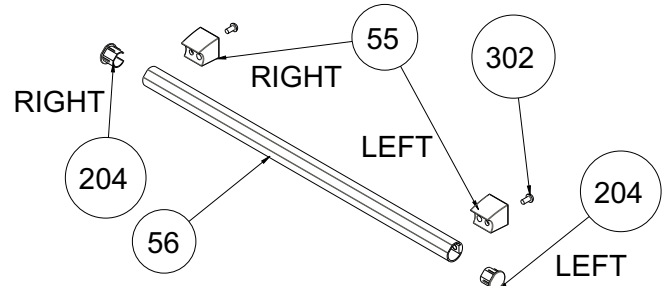

OVEN DOOR HANDLES (OPTIONAL)
HANDLES WITHOUT TAP & BRACKET

HANDLES WITH BRACKET

HANDLES WITH TUNNEL TAP

HANDLES WITH TAP & BRACKET

TRIO