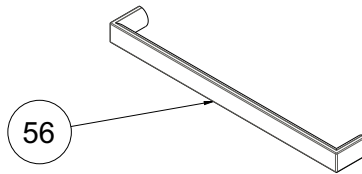

VISIO TOUCH TIMERED GLASS CONTROL PANEL ASSEMBLY (OPTIONAL)

NOTE: The screws shown by the number 326 is used in transparent pipo knobs.

VISIO DISPLAY TIMERED GLASS CONTROL PANEL ASSEMBLY (OPTIONAL)

VESTEL FULL TOUCH GLASS CONTROL PANEL ASSEMBLY (OPTIONAL)

LCD SMART GLASS CONTROL PANEL ASSEMBLY (OPTIONAL)

OVEN DOOR HANDLES (OPTIONAL)
HANDLES WITHOUT TAP & BRACKET

ELLIPSE ARC

D PROFILE ARC

METALUX

D PROFILE ARC, ELECTROLUX
(ONLY FOR FS - OPTIONAL)

FNP (ONLY FOR BUILT-IN -
OPTIONAL)