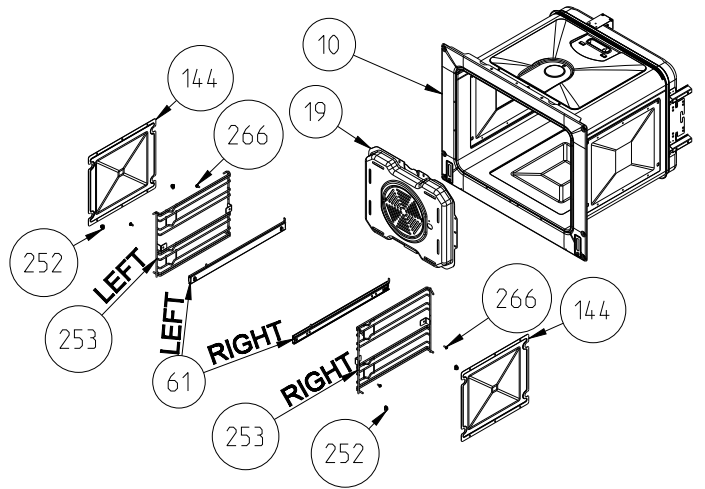

WIRE SHELF CAVITY ASSEMBLY WITH / WITHOUT CATALYTIC PANEL (OPTIONAL)

WIRE SHELF CAVITY ASSEMBLY WITH / WITHOUT CATALYTIC PANEL OPTIONAL : TELESCOPIC RAIL (R / L)

WIRE SHELF CAVITY ASSEMBLY WITH / WITHOUT CATALYTIC PANEL OPTIONAL : DOUBLE TELESCOPIC RAILS (R / L)

**WIRE SHELF CAVITY ASSEMBLY
WITH/ WITHOUT CATALYTIC PANEL
OPTIONAL:DOUBLE TELESCOPIC RAIL (R / L)**

**WIRE SHELF CAVITY ASSEMBLY
WITH/ WITHOUT CATALYTIC PANEL
OPTIONAL:TELESCOPIC RAIL (R / L)**

**POSITION NUMBER : 587
WIRE SHELF
OPTIONAL:DOUBLE TELESCOPIC RAIL (R / L) GROUP**