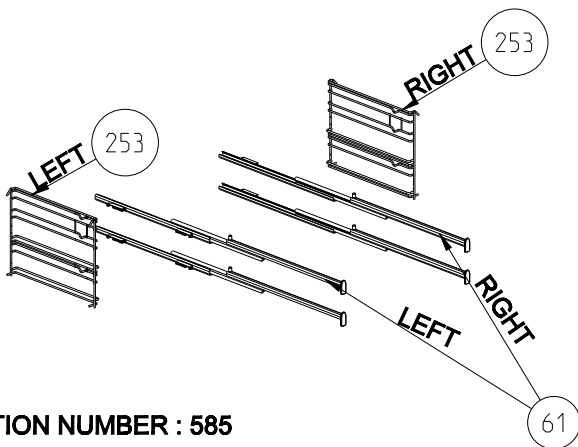

WIRE SHELF CAVITY ASSEMBLY WITH / WITHOUT CATALYTIC PANEL (OPTIONAL)

WIRE SHELF CAVITY ASSEMBLY WITH / WITHOUT CATALYTIC PANEL OPTIONAL : TELESCOPIC RAIL (R / L)

WIRE SHELF CAVITY ASSEMBLY WITH / WITHOUT CATALYTIC PANEL OPTIONAL : DOUBLE TELESCOPIC RAILS (R / L)

**WIRE SHELF CAVITY ASSEMBLY
WITH/ WITHOUT CATALYTIC PANEL
OPTIONAL:DOUBLE TELESCOPIC RAIL (R / L)**

**WIRE SHELF CAVITY ASSEMBLY
WITH/ WITHOUT CATALYTIC PANEL
OPTIONAL:TELESCOPIC RAIL (R / L)**

**POSITION NUMBER : 587
WIRE SHELF
OPTIONAL:DOUBLE TELESCOPIC RAIL (R / L) GROUP**

**POSITION NUMBER :588
WIRE SHELF
OPTIONAL: SINGLE TELESCOPIC RAIL (R / L) GROUP**

**POSITION NUMBER : 585
WIRE SHELF
OPTIONAL:DOUBLE TELESCOPIC RAIL (R / L) GROUP**

**POSITION NUMBER: 586
WIRE SHELF
OPTIONAL: SINGLE TELESCOPIC RAIL (R / L) GROUP**