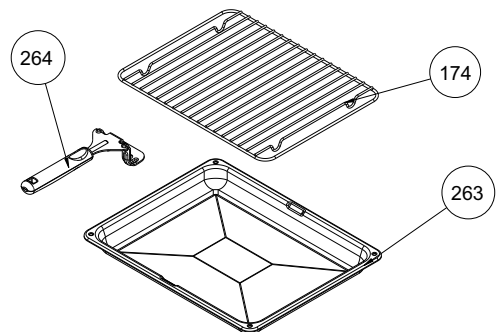

LOCKED

W. TELESCOPIC RAIL

GRID
(OPTIONAL)

GLASS TRAY (OPTIONAL)

DEEP TRAY GRID
(OPTIONAL)

TOP AND GRILL HEATING
ELEMENT (OPTIONAL)

TRAY SET FOR GRID
(POSITION NO : 265)
(OPTIONAL)

**OVEN DOOR ASSEMBLY (OUTER & INNER)
(POSITION NO 378)**