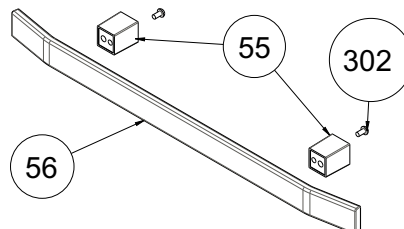

3D QUADRANGLE (ONLY FOR
FS/ NEW G/ BUILT-IN - OPTIONAL)