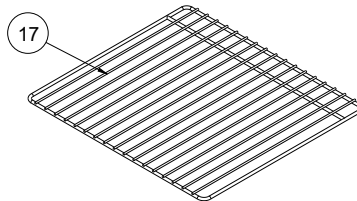

**POSITION NUMBER :588
WIRE SHELF
OPTIONAL: SINGLE TELESCOPIC RAIL (R / L) GROUP**

**POSITION NUMBER : 585
WIRE SHELF
OPTIONAL:DOUBLE TELESCOPIC RAIL (R / L) GROUP**

**POSITION NUMBER: 586
WIRE SHELF
OPTIONAL: SINGLE TELESCOPIC RAIL (R / L) GROUP**

TURNSPIT SKEWER

THERMIST BULB
HOLDER/BACKET

SHISH KEBAB
ACCESSORY (OPTIONAL)

RING HEATING ELEMENT WITH FAN
(OPTIONAL)

TURNSPIT(OPTIONAL)

(FAN COVER/ FAN IMPELLER (6 WINGS)/
FAN MOTOR) (OPTIONAL)

TRAYS & GRID
(OPTIONAL)

LOCKED

W. TELESCOPIC RAIL

GRID
(OPTIONAL)

GLASS TRAY (OPTIONAL)

DEEP TRAY GRID
(OPTIONAL)

TOP AND GRILL HEATING
ELEMENT (OPTIONAL)

TRAY SET FOR GRID
(POSITION NO : 265)
(OPTIONAL)

**OVEN DOOR ASSEMBLY (OUTER & INNER)
(POSITION NO 378)**