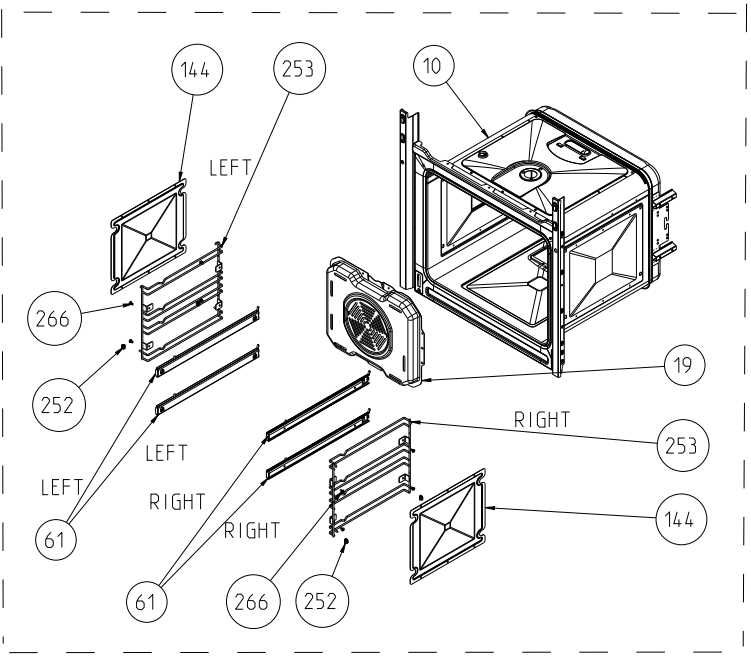

WIRE SHELF CAVITY ASSEMBLY WITH / WITHOUT CATALYTIC PANEL (OPTIONAL)

WIRE SHELF CAVITY ASSEMBLY WITH / WITHOUT CATALYTIC PANEL OPTIONAL : TELESCOPIC RAIL (R / L)

WIRE SHELF CAVITY ASSEMBLY WITH / WITHOUT CATALYTIC PANEL OPTIONAL : DOUBLE TELESCOPIC RAILS (R / L)

**WIRE SHELF CAVITY ASSEMBLY
WITH/ WITHOUT CATALYTIC PANEL
OPTIONAL:DOUBLE TELESCOPIC RAIL (R / L)**

**WIRE SHELF CAVITY ASSEMBLY
WITH/ WITHOUT CATALYTIC PANEL
OPTIONAL:TELESCOPIC RAIL (R / L)**

**POSITION NUMBER : 587
WIRE SHELF
OPTIONAL:DOUBLE TELESCOPIC RAIL (R / L) GROUP**

**POSITION NUMBER :588
WIRE SHELF
OPTIONAL: SINGLE TELESCOPIC RAIL (R / L) GROUP**

**POSITION NUMBER : 585
WIRE SHELF
OPTIONAL:DOUBLE TELESCOPIC RAIL (R / L) GROUP**

**POSITION NUMBER: 586
WIRE SHELF
OPTIONAL: SINGLE TELESCOPIC RAIL (R / L) GROUP**