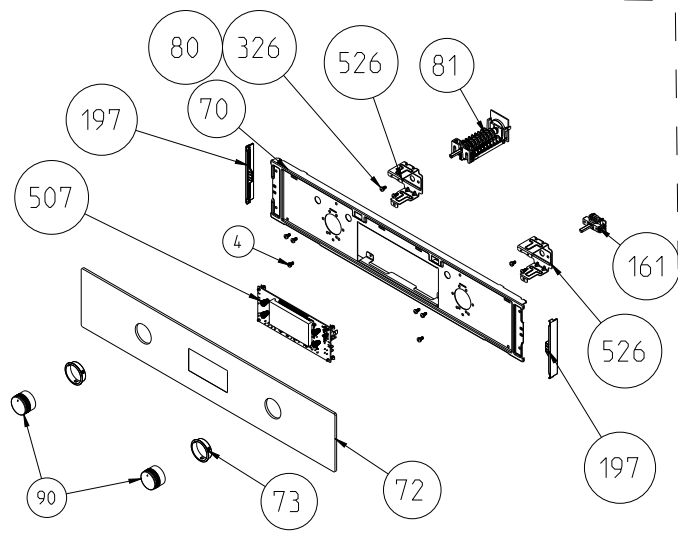

**OVEN DOOR TOP PANEL PARTS
(OPTIONAL)**

*Metal frames on outer glass, handle types, handle taps and brackets are optional.
Your cooker may be different cosmetically.

BUILT-IN OVEN FULL GLASS OVEN DOOR

METAL CONTROL PANEL ASSEMBLY

GLASS CONTROL PANEL ASSEMBLY (OPTIONAL)

DIGITAL TIMER (OPTIONAL)

MECHANIC TIMER (OPTIONAL)

GLASS CONTROL PANELS (OPTIONAL)

GLASS CONTROL PANELS WITH INOX ADD-ONS (OPTIONAL)

TOUCH CONTROLLED GLASS CONTROL PANEL ASSEMBLY (OPTIONAL)

ELECTRONIC TIMERED GLASS CONTROL PANEL ASSEMBLY (OPTIONAL)

ANALOG TIMER (OPTIONAL)

OVEN ELECTRONIC CONTROL GROUP (POSITION NO 381)

NOTE: The screws shown by the number 326 is used in transparent pipo knobs.

VISIO TOUCH TIMERED GLASS CONTROL PANEL ASSEMBLY (OPTIONAL)

NOTE: The screws shown by the number 326 is used in transparent pipo knobs.

VISIO DISPLAY TIMERED GLASS CONTROL PANEL ASSEMBLY (OPTIONAL)

VESTEL FULL TOUCH GLASS CONTROL PANEL ASSEMBLY (OPTIONAL)