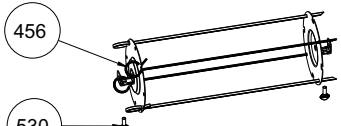

SHISH KEBAB
ACCESSORY (OPTIONAL)