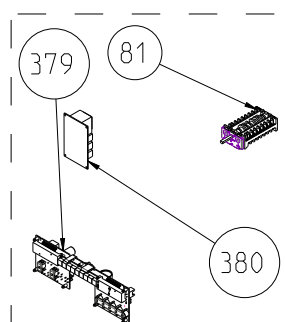

ELECTRONIC TIMERED GLASS CONTROL PANEL ASSEMBLY (OPTIONAL)

ANALOG TIMER (OPTIONAL)

OVEN ELECTRONIC CONTROL GROUP (POSITION NO 381)

NOTE: The screws shown by the number 326 is used in transparent pipo knobs.

VISIO TOUCH TIMERED GLASS CONTROL PANEL ASSEMBLY (OPTIONAL)

NOTE: The screws shown by the number 326 is used in transparent pipo knobs.

VISIO DISPLAY TIMERED GLASS CONTROL PANEL ASSEMBLY (OPTIONAL)

VESTEL FULL TOUCH GLASS CONTROL PANEL ASSEMBLY (OPTIONAL)