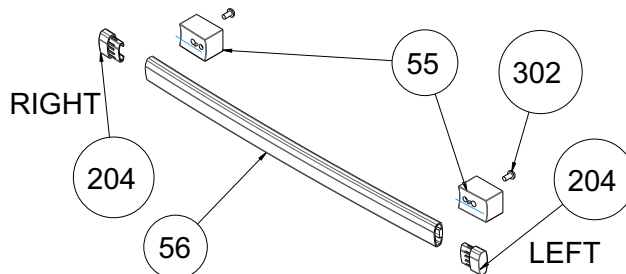

CURVED QUADRANGLE