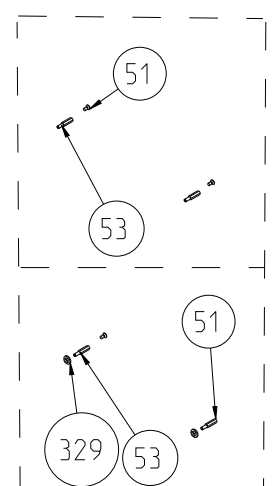

**HANDLE ASSEMBLY
GROUP
(POSITION NO 49)
(OPTIONAL)**