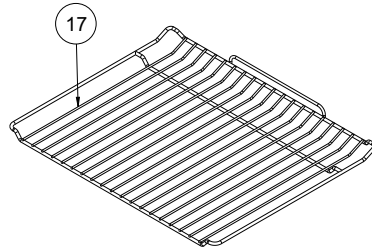

**POSITION NUMBER :588
WIRE SHELF
OPTIONAL: SINGLE TELESCOPIC RAIL (R / L) GROUP**

**POSITION NUMBER : 585
WIRE SHELF
OPTIONAL:DOUBLE TELESCOPIC RAIL (R / L) GROUP**

**POSITION NUMBER: 586
WIRE SHELF
OPTIONAL: SINGLE TELESCOPIC RAIL (R / L) GROUP**

LOCKED

W. TELESCOPIC RAIL

GRID
(OPTIONAL)

GLASS TRAY (OPTIONAL)

DEEP TRAY GRID
(OPTIONAL)

TOP AND GRILL HEATING
ELEMENT (OPTIONAL)

TRAY SET FOR GRID
(POSITION NO : 265)
(OPTIONAL)

**OVEN DOOR ASSEMBLY (OUTER & INNER)
(POSITION NO 378)**