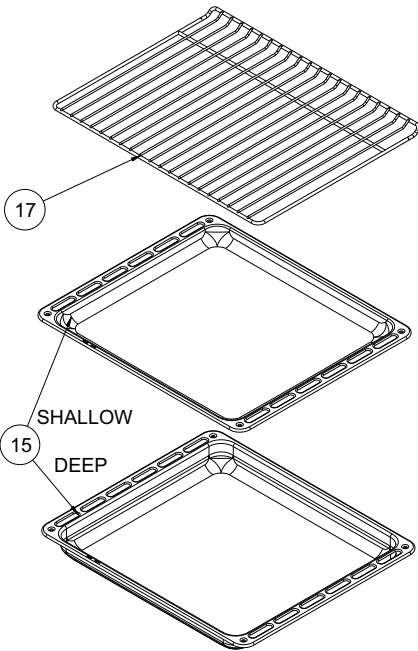

**POSITION NUMBER :588
WIRE SHELF
OPTIONAL: SINGLE TELESCOPIC RAIL (R / L) GROUP**

**POSITION NUMBER : 585
WIRE SHELF
OPTIONAL:DOUBLE TELESCOPIC RAIL (R / L) GROUP**

**POSITION NUMBER: 586
WIRE SHELF
OPTIONAL: SINGLE TELESCOPIC RAIL (R / L) GROUP**

TURNSPIT SKEWER

THERMIST BULB
HOLDER/BACKET

SHISH KEBAB
ACCESSORY (OPTIONAL)

RING HEATING ELEMENT WITH FAN
(OPTIONAL)

TURNSPIT(OPTIONAL)

(FAN COVER/ FAN IMPELLER (6 WINGS)/
FAN MOTOR) (OPTIONAL)

TRAYS & GRID
(OPTIONAL)

LOCKED

W. TELESCOPIC RAIL

GRID
(OPTIONAL)

GLASS TRAY (OPTIONAL)

DEEP TRAY GRID
(OPTIONAL)

TOP AND GRILL HEATING
ELEMENT (OPTIONAL)

TRAY SET FOR GRID
(POSITION NO : 265)
(OPTIONAL)

**OVEN DOOR ASSEMBLY (OUTER & INNER)
(POSITION NO 378)**