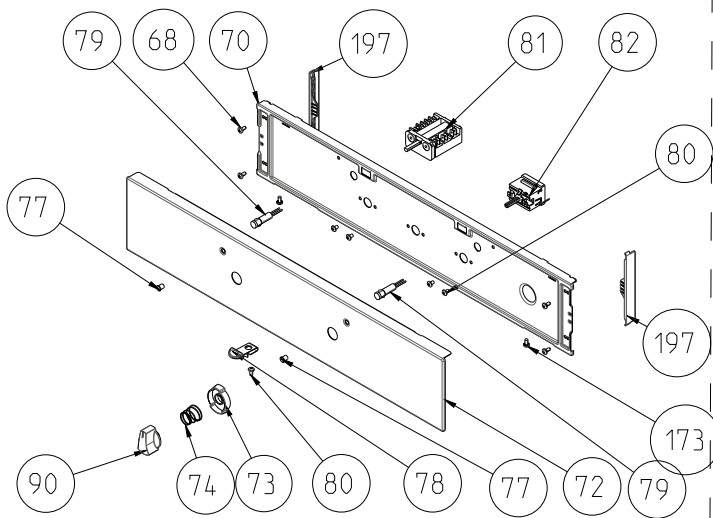

LOCKED

W. TELESCOPIC RAIL

GRID
(OPTIONAL)

GLASS TRAY (OPTIONAL)

DEEP TRAY GRID
(OPTIONAL)

TOP AND GRILL HEATING
ELEMENT (OPTIONAL)

TRAY SET FOR GRID
(POSITION NO : 265)
(OPTIONAL)

**OVEN DOOR ASSEMBLY (OUTER & INNER)
(POSITION NO 378)**

**OVEN DOOR OUTER
GLASS ASSEMBLY WITH
INOX ADD-ON TYPES
(OPTIONAL)**

**HANDLE ASSEMBLY
GROUP
(POSITION NO 49)
(OPTIONAL)**

**FLAT OVEN DOOR WITH FULL GLASS STRUCTURE (POSITION NO 377)
(OPTIONAL)**

**INTERVAL GLASS
(OPTIONAL)**

**OVEN DOOR TOP PANEL PARTS
(OPTIONAL)**

*Metal frames on outer glass, handle types, handle taps and brackets are optional.
Your cooker may be different cosmetically.

BUILT-IN OVEN FULL GLASS OVEN DOOR

METAL CONTROL PANEL ASSEMBLY