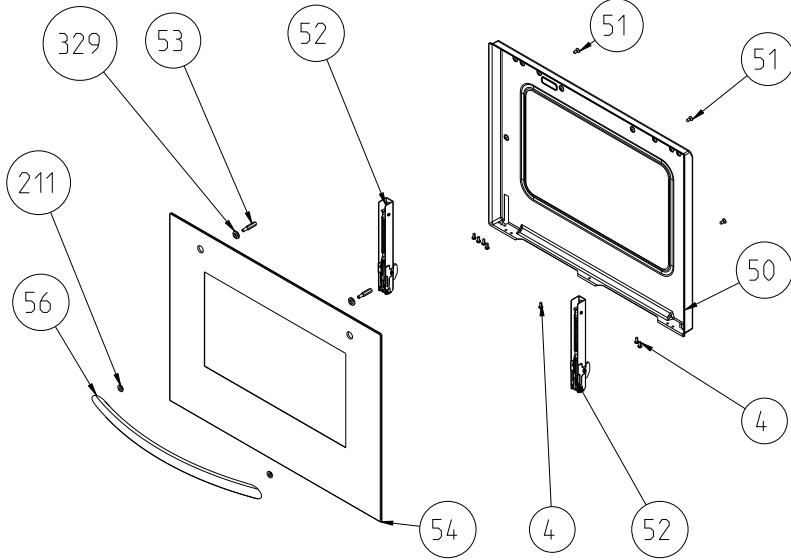

LOCKED

W. TELESCOPIC RAIL

GRID
(OPTIONAL)

GLASS TRAY (OPTIONAL)

DEEP TRAY GRID
(OPTIONAL)

TOP AND GRILL HEATING
ELEMENT (OPTIONAL)

TRAY SET FOR GRID
(POSITION NO : 265)
(OPTIONAL)

**OVEN DOOR ASSEMBLY (OUTER & INNER)
(POSITION NO 378)**