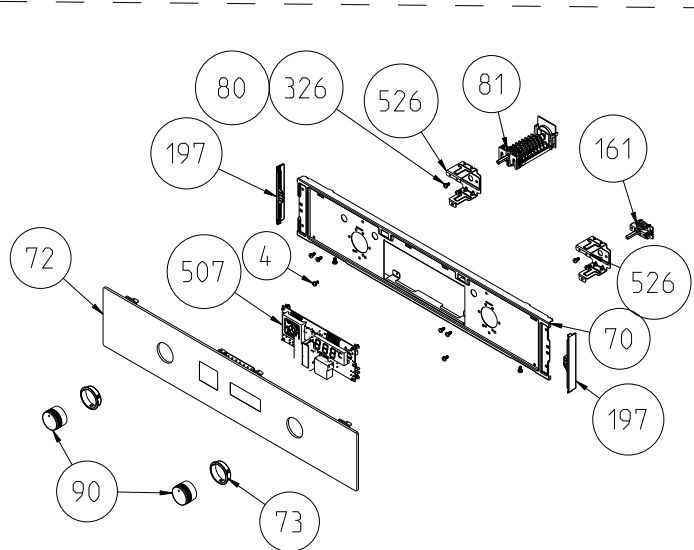

ELECTRONIC TIMERED GLASS CONTROL PANEL ASSEMBLY (OPTIONAL)

ANALOG TIMER (OPTIONAL)

OVEN ELECTRONIC CONTROL GROUP (POSITION NO 381)

NOTE: The screws shown by the number 326 is used in transparent pipo knobs.

VISIO TOUCH TIMERED GLASS CONTROL PANEL ASSEMBLY (OPTIONAL)

NOTE: The screws shown by the number 326 is used in transparent pipo knobs.

VISIO DISPLAY TIMERED GLASS CONTROL PANEL ASSEMBLY (OPTIONAL)

VESTEL FULL TOUCH GLASS CONTROL PANEL ASSEMBLY (OPTIONAL)