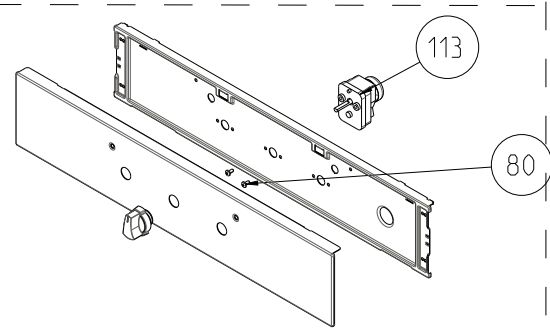

GLASS CONTROL PANEL ASSEMBLY (OPTIONAL)

MECHANIC TIMER (OPTIONAL)