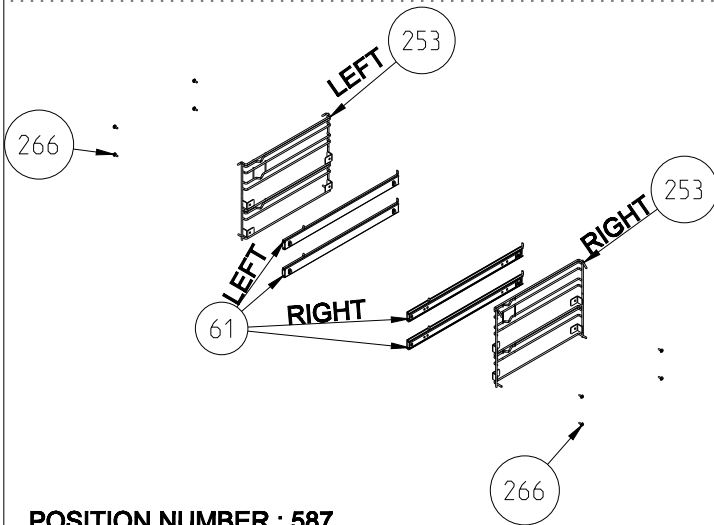

WIRE SHELF CAVITY ASSEMBLY WITH / WITHOUT CATALYTIC PANEL (OPTIONAL)

WIRE SHELF CAVITY ASSEMBLY WITH / WITHOUT CATALYTIC PANEL OPTIONAL : TELESCOPIC RAIL (R / L)

WIRE SHELF CAVITY ASSEMBLY WITH / WITHOUT CATALYTIC PANEL OPTIONAL : DOUBLE TELESCOPIC RAILS (R / L)

**WIRE SHELF CAVITY ASSEMBLY
WITH/ WITHOUT CATALYTIC PANEL
OPTIONAL:DOUBLE TELESCOPIC RAIL (R / L)**

**WIRE SHELF CAVITY ASSEMBLY
WITH/ WITHOUT CATALYTIC PANEL
OPTIONAL:TELESCOPIC RAIL (R / L)**

**POSITION NUMBER : 587
WIRE SHELF
OPTIONAL:DOUBLE TELESCOPIC RAIL (R / L) GROUP**