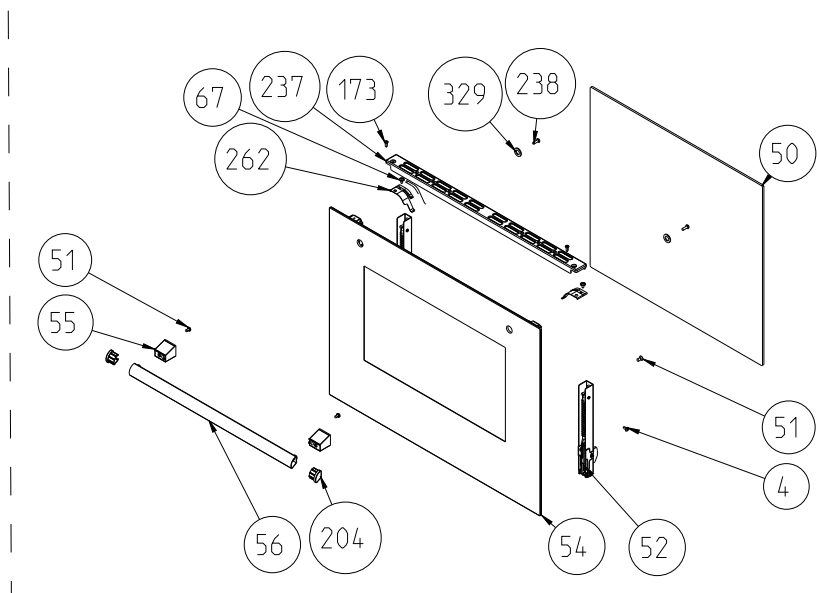

**FLAT OVEN DOOR WITH FULL GLASS STRUCTURE (POSITION NO 377)
(OPTIONAL)**