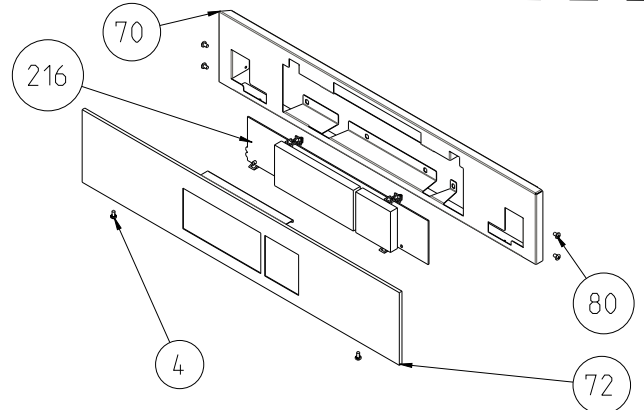

TOUCH CONTROLLED GLASS CONTROL PANEL ASSEMBLY (OPTIONAL)