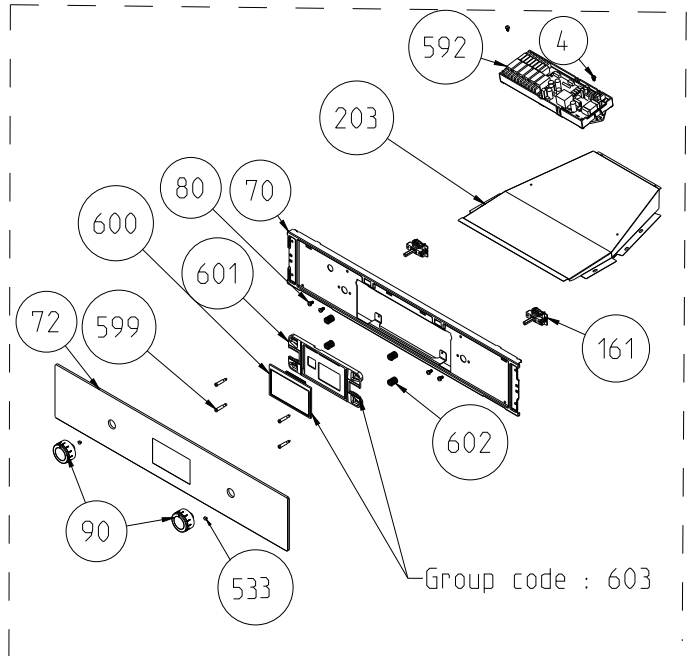

ELECTRONIC TIMERED GLASS CONTROL PANEL ASSEMBLY (OPTIONAL)

ANALOG TIMER (OPTIONAL)

OVEN ELECTRONIC CONTROL GROUP (POSITION NO 381)

NOTE: The screws shown by the number 326 is used in transparent pipo knobs.

VISIO TOUCH TIMERED GLASS CONTROL PANEL ASSEMBLY (OPTIONAL)

NOTE: The screws shown by the number 326 is used in transparent pipo knobs.

VISIO DISPLAY TIMERED GLASS CONTROL PANEL ASSEMBLY (OPTIONAL)

VESTEL FULL TOUCH GLASS CONTROL PANEL ASSEMBLY (OPTIONAL)

LCD SMART GLASS CONTROL PANEL ASSEMBLY (OPTIONAL)

OVEN DOOR HANDLES (OPTIONAL)
HANDLES WITHOUT TAP & BRACKET

ELLIPSE ARC

D PROFILE ARC

METALUX

D PROFILE ARC, ELECTROLUX
(ONLY FOR FS - OPTIONAL)

FNP (ONLY FOR BUILT-IN -
OPTIONAL)