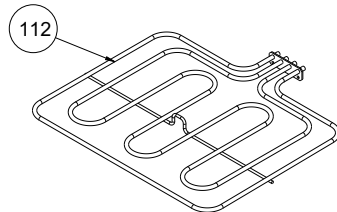

**POSITION NUMBER :588
WIRE SHELF
OPTIONAL: SINGLE TELESCOPIC RAIL (R / L) GROUP**

**POSITION NUMBER : 585
WIRE SHELF
OPTIONAL:DOUBLE TELESCOPIC RAIL (R / L) GROUP**

**POSITION NUMBER: 586
WIRE SHELF
OPTIONAL: SINGLE TELESCOPIC RAIL (R / L) GROUP**

LOCKED

W. TELESCOPIC RAIL

GRID
(OPTIONAL)

GLASS TRAY (OPTIONAL)

DEEP TRAY GRID
(OPTIONAL)

TOP AND GRILL HEATING
ELEMENT (OPTIONAL)

TRAY SET FOR GRID
(POSITION NO : 265)
(OPTIONAL)

**OVEN DOOR ASSEMBLY (OUTER & INNER)
(POSITION NO 378)**