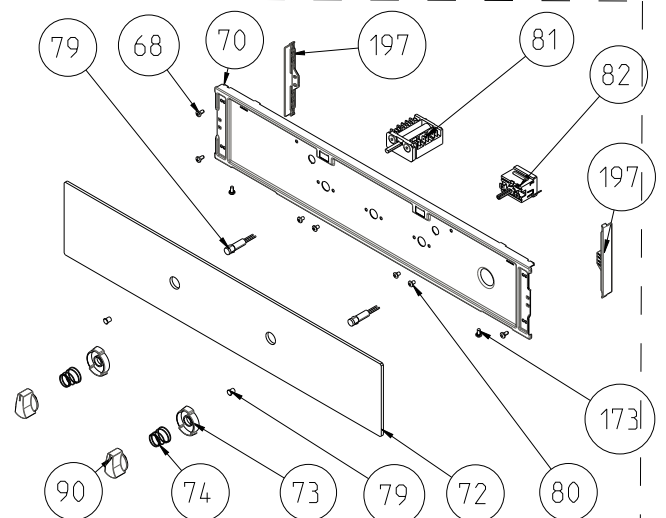

**OVEN DOOR TOP PANEL PARTS
(OPTIONAL)**

*Metal frames on outer glass, handle types, handle taps and brackets are optional.
Your cooker may be different cosmetically.

BUILT-IN OVEN FULL GLASS OVEN DOOR

METAL CONTROL PANEL ASSEMBLY

GLASS CONTROL PANEL ASSEMBLY (OPTIONAL)

DIGITAL TIMER (OPTIONAL)

MECHANIC TIMER (OPTIONAL)

GLASS CONTROL PANELS (OPTIONAL)

GLASS CONTROL PANELS WITH INOX ADD-ONS (OPTIONAL)

TOUCH CONTROLLED GLASS CONTROL PANEL ASSEMBLY (OPTIONAL)

ELECTRONIC TIMERED GLASS CONTROL PANEL ASSEMBLY (OPTIONAL)

ANALOG TIMER (OPTIONAL)

OVEN ELECTRONIC CONTROL GROUP (POSITION NO 381)

NOTE: The screws shown by the number 326 is used in transparent pipo knobs.