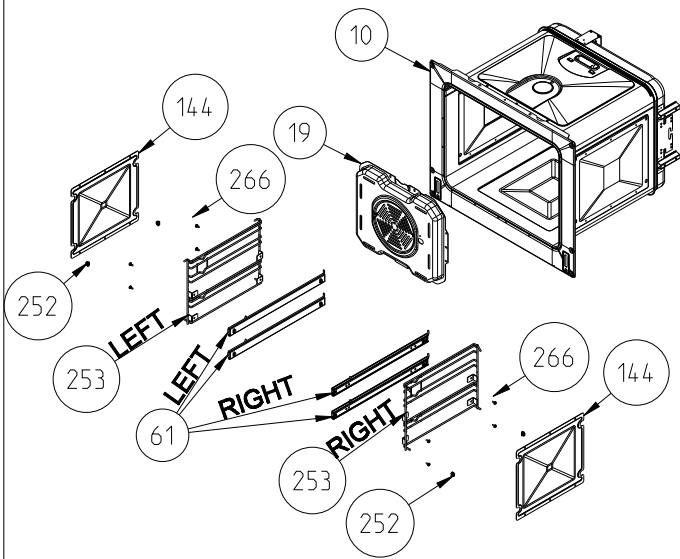

WIRE SHELF CAVITY ASSEMBLY WITH / WITHOUT CATALYTIC PANEL (OPTIONAL)

WIRE SHELF CAVITY ASSEMBLY WITH / WITHOUT CATALYTIC PANEL OPTIONAL : TELESCOPIC RAIL (R / L)

WIRE SHELF CAVITY ASSEMBLY WITH / WITHOUT CATALYTIC PANEL OPTIONAL : DOUBLE TELESCOPIC RAILS (R / L)

**WIRE SHELF CAVITY ASSEMBLY
WITH/ WITHOUT CATALYTIC PANEL
OPTIONAL:DOUBLE TELESCOPIC RAIL (R / L)**

**WIRE SHELF CAVITY ASSEMBLY
WITH/ WITHOUT CATALYTIC PANEL
OPTIONAL:TELESCOPIC RAIL (R / L)**

**POSITION NUMBER : 587
WIRE SHELF
OPTIONAL:DOUBLE TELESCOPIC RAIL (R / L) GROUP**