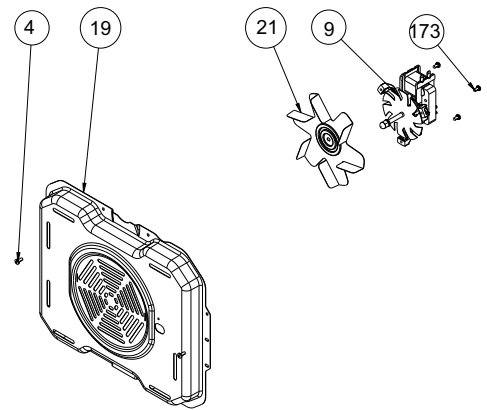

TURNSPIT SKEWER

THERMIST BULB
HOLDER/BACKET

SHISH KEBAB
ACCESSORY (OPTIONAL)

RING HEATING ELEMENT WITH FAN
(OPTIONAL)

TURNSPIT(OPTIONAL)

(FAN COVER/ FAN IMPELLER (6 WINGS)/
FAN MOTOR) (OPTIONAL)

TRAYS & GRID
(OPTIONAL)

LOCKED

W. TELESCOPIC RAIL

GRID
(OPTIONAL)

GLASS TRAY (OPTIONAL)

DEEP TRAY GRID
(OPTIONAL)

TOP AND GRILL HEATING
ELEMENT (OPTIONAL)

TRAY SET FOR GRID
(POSITION NO : 265)
(OPTIONAL)

**OVEN DOOR ASSEMBLY (OUTER & INNER)
(POSITION NO 378)**