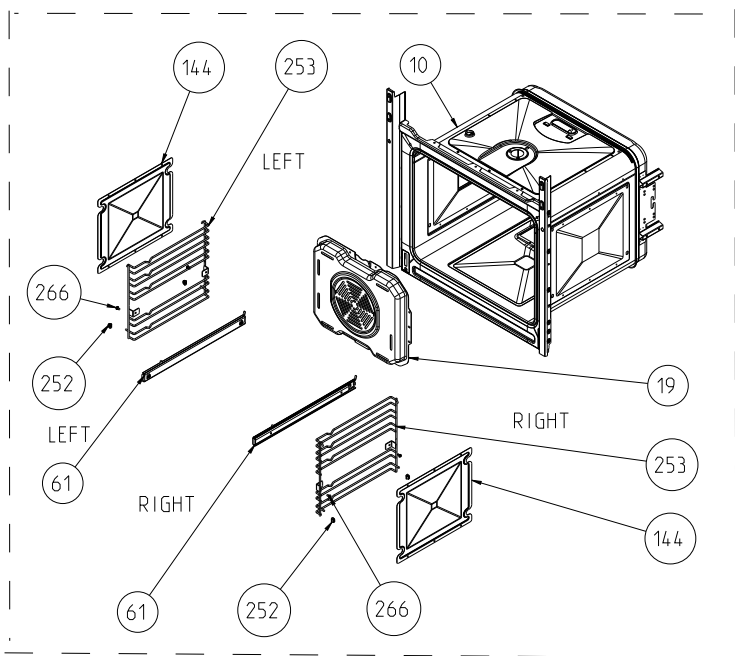

WIRE SHELF CAVITY ASSEMBLY WITH / WITHOUT CATALYTIC PANEL (OPTIONAL)

WIRE SHELF CAVITY ASSEMBLY WITH / WITHOUT CATALYTIC PANEL OPTIONAL : TELESCOPIC RAIL (R / L)

WIRE SHELF CAVITY ASSEMBLY WITH / WITHOUT CATALYTIC PANEL OPTIONAL : DOUBLE TELESCOPIC RAILS (R / L)

**WIRE SHELF CAVITY ASSEMBLY
WITH/ WITHOUT CATALYTIC PANEL
OPTIONAL:DOUBLE TELESCOPIC RAIL (R / L)**

**WIRE SHELF CAVITY ASSEMBLY
WITH/ WITHOUT CATALYTIC PANEL
OPTIONAL:TELESCOPIC RAIL (R / L)**

**POSITION NUMBER : 587
WIRE SHELF
OPTIONAL:DOUBLE TELESCOPIC RAIL (R / L) GROUP**