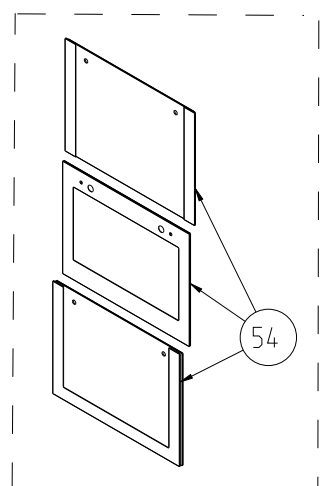

LOCKED

W. TELESCOPIC RAIL

GRID
(OPTIONAL)

GLASS TRAY (OPTIONAL)

DEEP TRAY GRID
(OPTIONAL)

TOP AND GRILL HEATING
ELEMENT (OPTIONAL)

TRAY SET FOR GRID
(POSITION NO : 265)
(OPTIONAL)

**OVEN DOOR ASSEMBLY (OUTER & INNER)
(POSITION NO 378)**