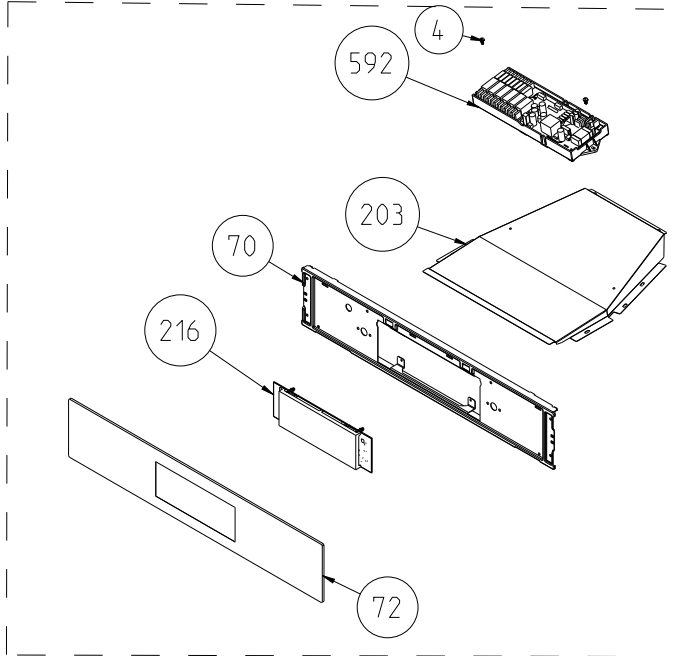

ELECTRONIC TIMERED GLASS CONTROL PANEL ASSEMBLY (OPTIONAL)

ANALOG TIMER (OPTIONAL)

OVEN ELECTRONIC CONTROL GROUP (POSITION NO 381)

NOTE: The screws shown by the number 326 is used in transparent pipo knobs.

VISIO TOUCH TIMERED GLASS CONTROL PANEL ASSEMBLY (OPTIONAL)

NOTE: The screws shown by the number 326 is used in transparent pipo knobs.

VISIO DISPLAY TIMERED GLASS CONTROL PANEL ASSEMBLY (OPTIONAL)

VESTEL FULL TOUCH GLASS CONTROL PANEL ASSEMBLY (OPTIONAL)