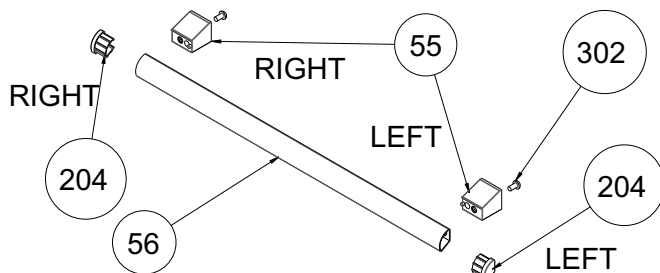

OVEN DOOR HANDLES (OPTIONAL)
HANDLES WITHOUT TAP & BRACKET

HANDLES WITH BRACKET

HANDLES WITH TUNNEL TAP

HANDLES WITH TAP & BRACKET

FLAT SLICE