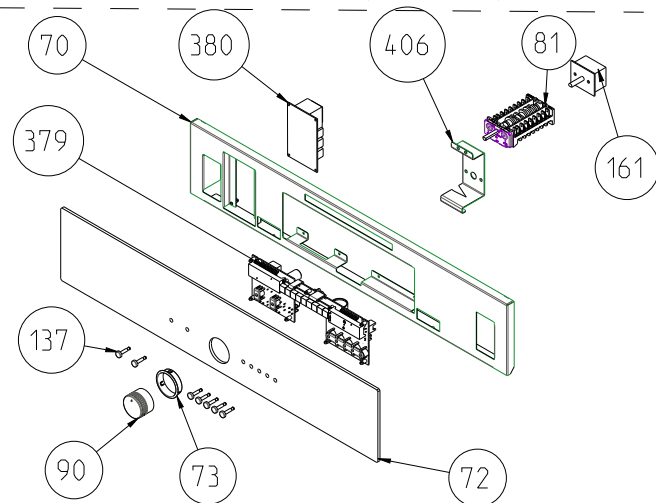

**OVEN DOOR TOP PANEL PARTS
(OPTIONAL)**

*Metal frames on outer glass, handle types, handle taps and brackets are optional.
Your cooker may be different cosmetically.

BUILT-IN OVEN FULL GLASS OVEN DOOR

METAL CONTROL PANEL ASSEMBLY

GLASS CONTROL PANEL ASSEMBLY (OPTIONAL)

DIGITAL TIMER (OPTIONAL)

MECHANIC TIMER (OPTIONAL)

GLASS CONTROL PANELS (OPTIONAL)

GLASS CONTROL PANELS WITH INOX ADD-ONS (OPTIONAL)

TOUCH CONTROLLED GLASS CONTROL PANEL ASSEMBLY (OPTIONAL)

ELECTRONIC TIMERED GLASS CONTROL PANEL ASSEMBLY (OPTIONAL)

ANALOG TIMER (OPTIONAL)

OVEN ELECTRONIC CONTROL GROUP (POSITION NO 381)

NOTE: The screws shown by the number 326 is used in transparent pipo knobs.

VISIO TOUCH TIMERED GLASS CONTROL PANEL ASSEMBLY (OPTIONAL)

NOTE: The screws shown by the number 326 is used in transparent pipo knobs.

VISIO DISPLAY TIMERED GLASS CONTROL PANEL ASSEMBLY (OPTIONAL)

VESTEL FULL TOUCH GLASS CONTROL PANEL ASSEMBLY (OPTIONAL)