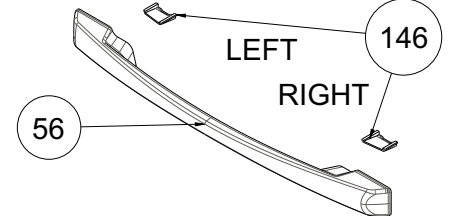

LCD SMART GLASS CONTROL PANEL ASSEMBLY (OPTIONAL)

OVEN DOOR HANDLES (OPTIONAL)
HANDLES WITHOUT TAP & BRACKET

ELLIPSE ARC

D PROFILE ARC

METALUX

D PROFILE ARC, ELECTROLUX
(ONLY FOR FS - OPTIONAL)

FNP (ONLY FOR BUILT-IN -
OPTIONAL)

RUSTIC

HANDLES WITH BRACKET

HANDLES WITH TUNNEL TAP

ARC QUADRANGLE

3D QUADRANGLE (ONLY FOR
FS/ NEW G/ BUILT-IN - OPTIONAL)

NO FAN TYPE (ONLY FOR
BUILT-IN - OPTIONAL)

HANDLES WITH TAP & BRACKET

FLAT QUADRANGLE
(ONLY FOR FS/ NEW G/ BUILT-IN - OPTIONAL)