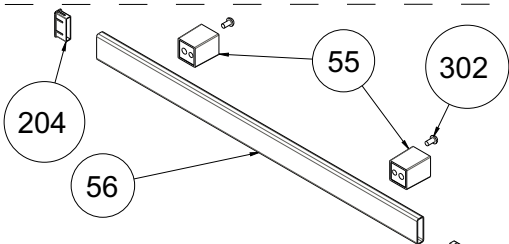

RUSTIC

HANDLES WITH BRACKET

HANDLES WITH TUNNEL TAP

ARC QUADRANGLE

3D QUADRANGLE (ONLY FOR
FS/ NEW G/ BUILT-IN - OPTIONAL)

NO FAN TYPE (ONLY FOR
BUILT-IN - OPTIONAL)

HANDLES WITH TAP & BRACKET

FLAT QUADRANGLE
(ONLY FOR FS/ NEW G/ BUILT-IN - OPTIONAL)