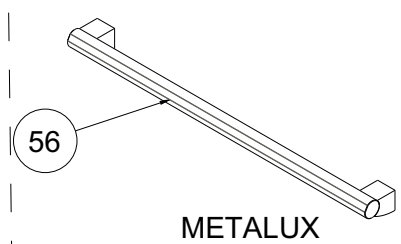

VISIO TOUCH TIMERED GLASS CONTROL PANEL ASSEMBLY (OPTIONAL)

NOTE: The screws shown by the number 326 is used in transparent pipo knobs.

VISIO DISPLAY TIMERED GLASS CONTROL PANEL ASSEMBLY (OPTIONAL)

VESTEL FULL TOUCH GLASS CONTROL PANEL ASSEMBLY (OPTIONAL)

LCD SMART GLASS CONTROL PANEL ASSEMBLY (OPTIONAL)

OVEN DOOR HANDLES (OPTIONAL)
HANDLES WITHOUT TAP & BRACKET

ELLIPSE ARC

D PROFILE ARC

METALUX

D PROFILE ARC, ELECTROLUX
(ONLY FOR FS - OPTIONAL)

FNP (ONLY FOR BUILT-IN -
OPTIONAL)