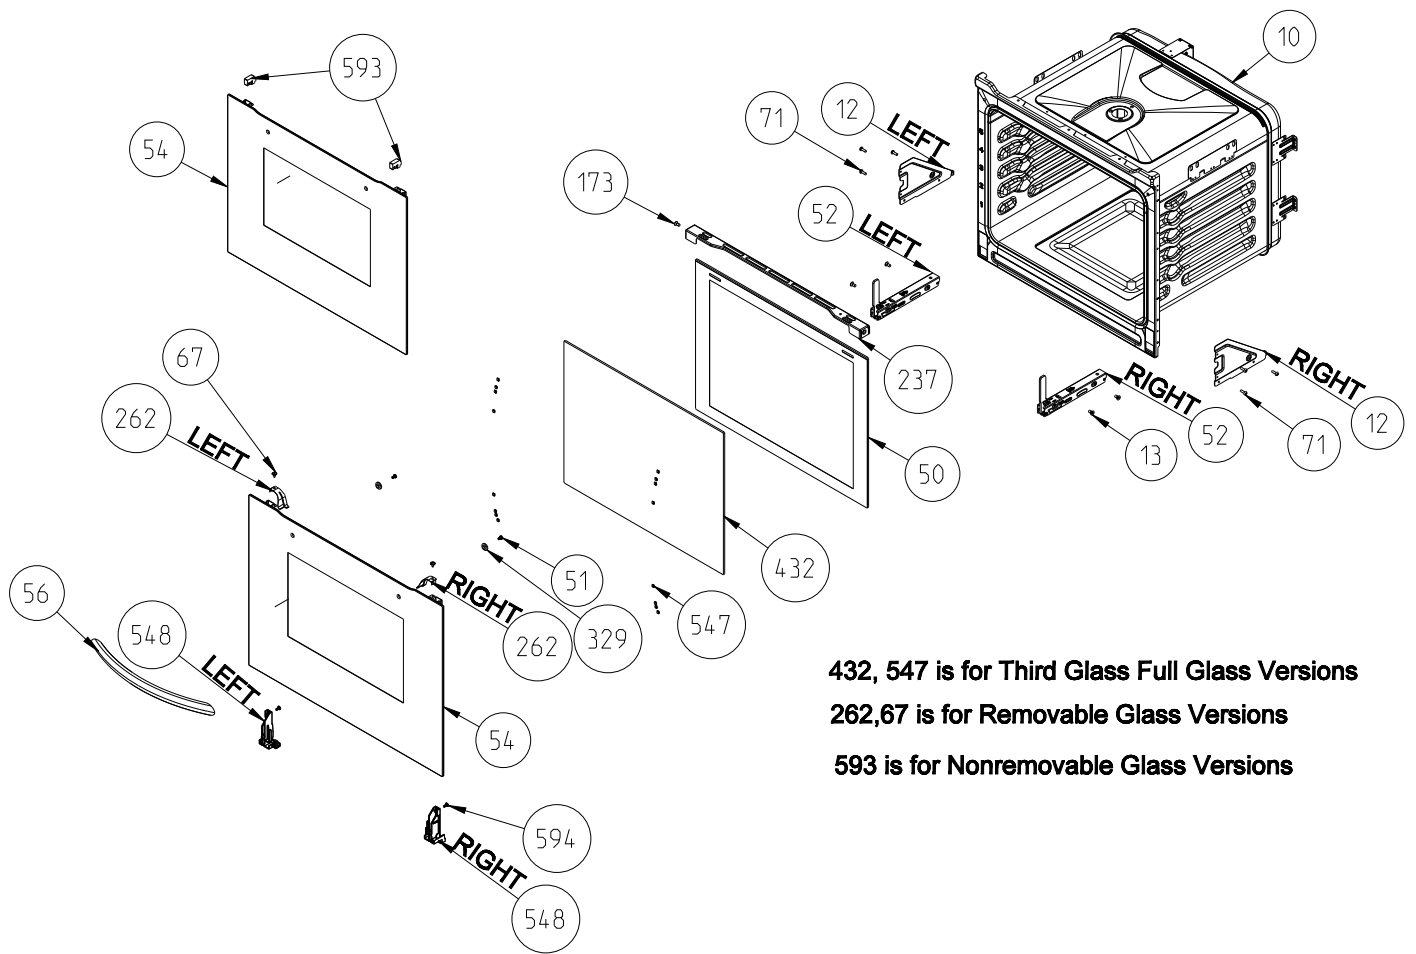

BUILT-IN OVEN FULL GLASS OVEN DOOR