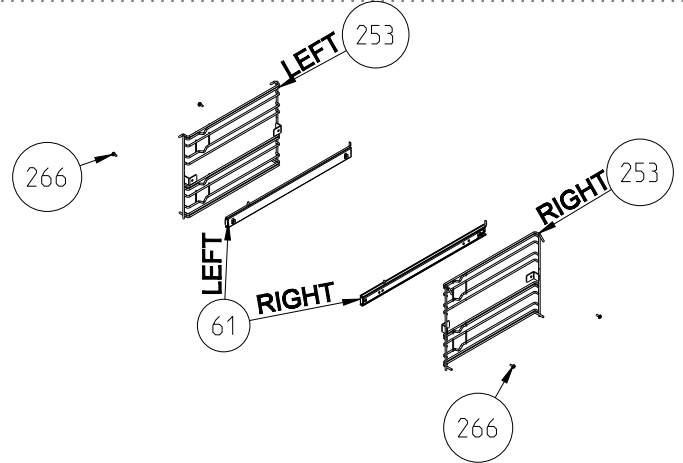

WIRE SHELF CAVITY ASSEMBLY WITH / WITHOUT CATALYTIC PANEL (OPTIONAL)

WIRE SHELF CAVITY ASSEMBLY WITH / WITHOUT CATALYTIC PANEL OPTIONAL : TELESCOPIC RAIL (R / L)

WIRE SHELF CAVITY ASSEMBLY WITH / WITHOUT CATALYTIC PANEL OPTIONAL : DOUBLE TELESCOPIC RAILS (R / L)

**WIRE SHELF CAVITY ASSEMBLY
WITH/ WITHOUT CATALYTIC PANEL
OPTIONAL:DOUBLE TELESCOPIC RAIL (R / L)**

**WIRE SHELF CAVITY ASSEMBLY
WITH/ WITHOUT CATALYTIC PANEL
OPTIONAL:TELESCOPIC RAIL (R / L)**

**POSITION NUMBER : 587
WIRE SHELF
OPTIONAL:DOUBLE TELESCOPIC RAIL (R / L) GROUP**