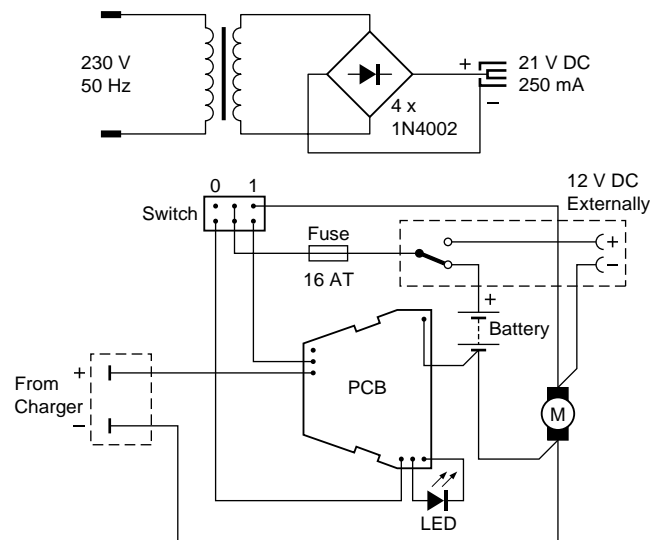

Electrical diagram