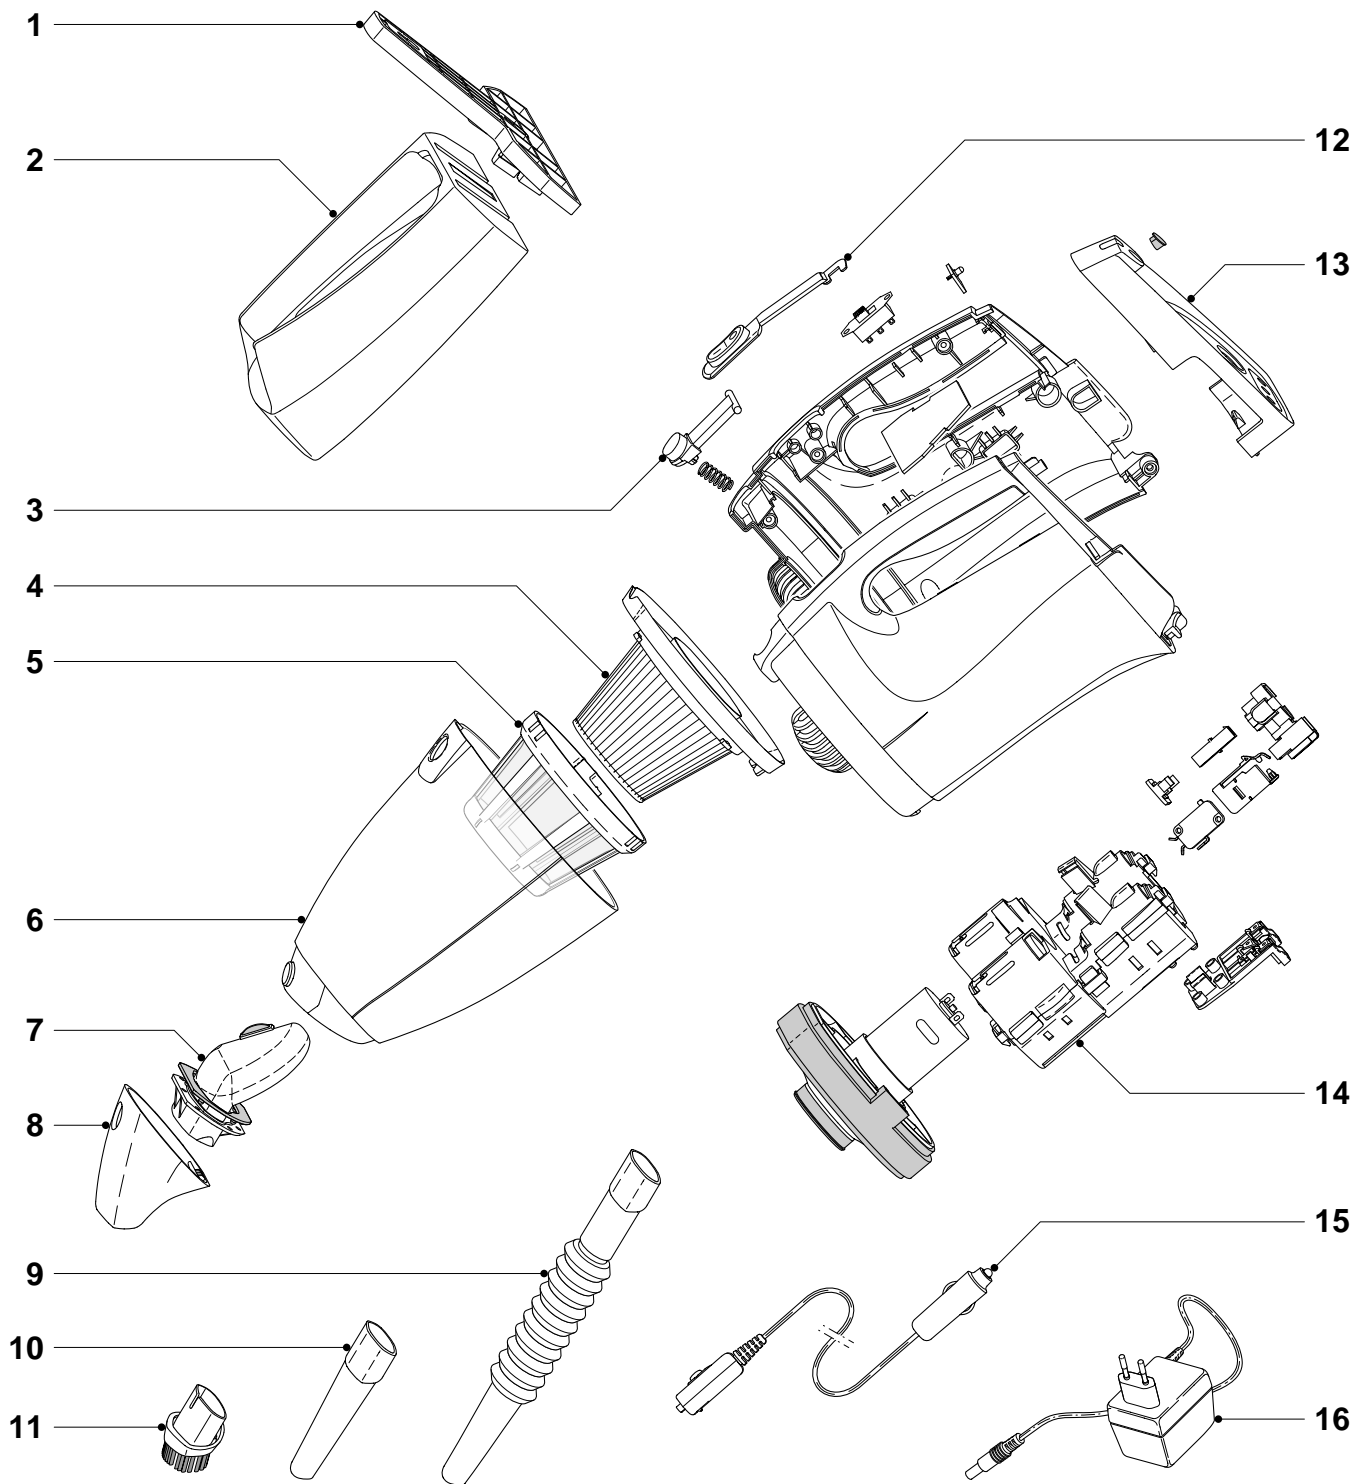

Pos	Service code	Description
1	9965 000 36274	Wall mount
2	9965 000 36275	Charging base assy
3	9965 000 36276	Nozzle release button
4	9965 000 36262	Inner filter assy
5	9965 000 36263	Mesh filter assy
6	9965 000 36277	Dust case assy
7	9965 000 36265	Stream control assy
8	9965 000 36279	Nose piece
9	9965 000 36280	Bendable crevice tool
10	9965 000 36281	Crevice tool

Pos	Service code	Description
11	9965 000 36282	Small brush
12	9965 000 36270	Switch cover
13	9965 000 36278	Back plate assy
14	9965 000 36283	Battery pack 12 V
15	9965 000 36284	Car plug assy
16	9965 000 36285	Charger WE
	9965 000 41650	Charger UK/Hongkong
	9965 000 41651	Charger Korea
	9965 000 41652	Charger Taiwan
	9965 000 41649	Charger PRC

= changed