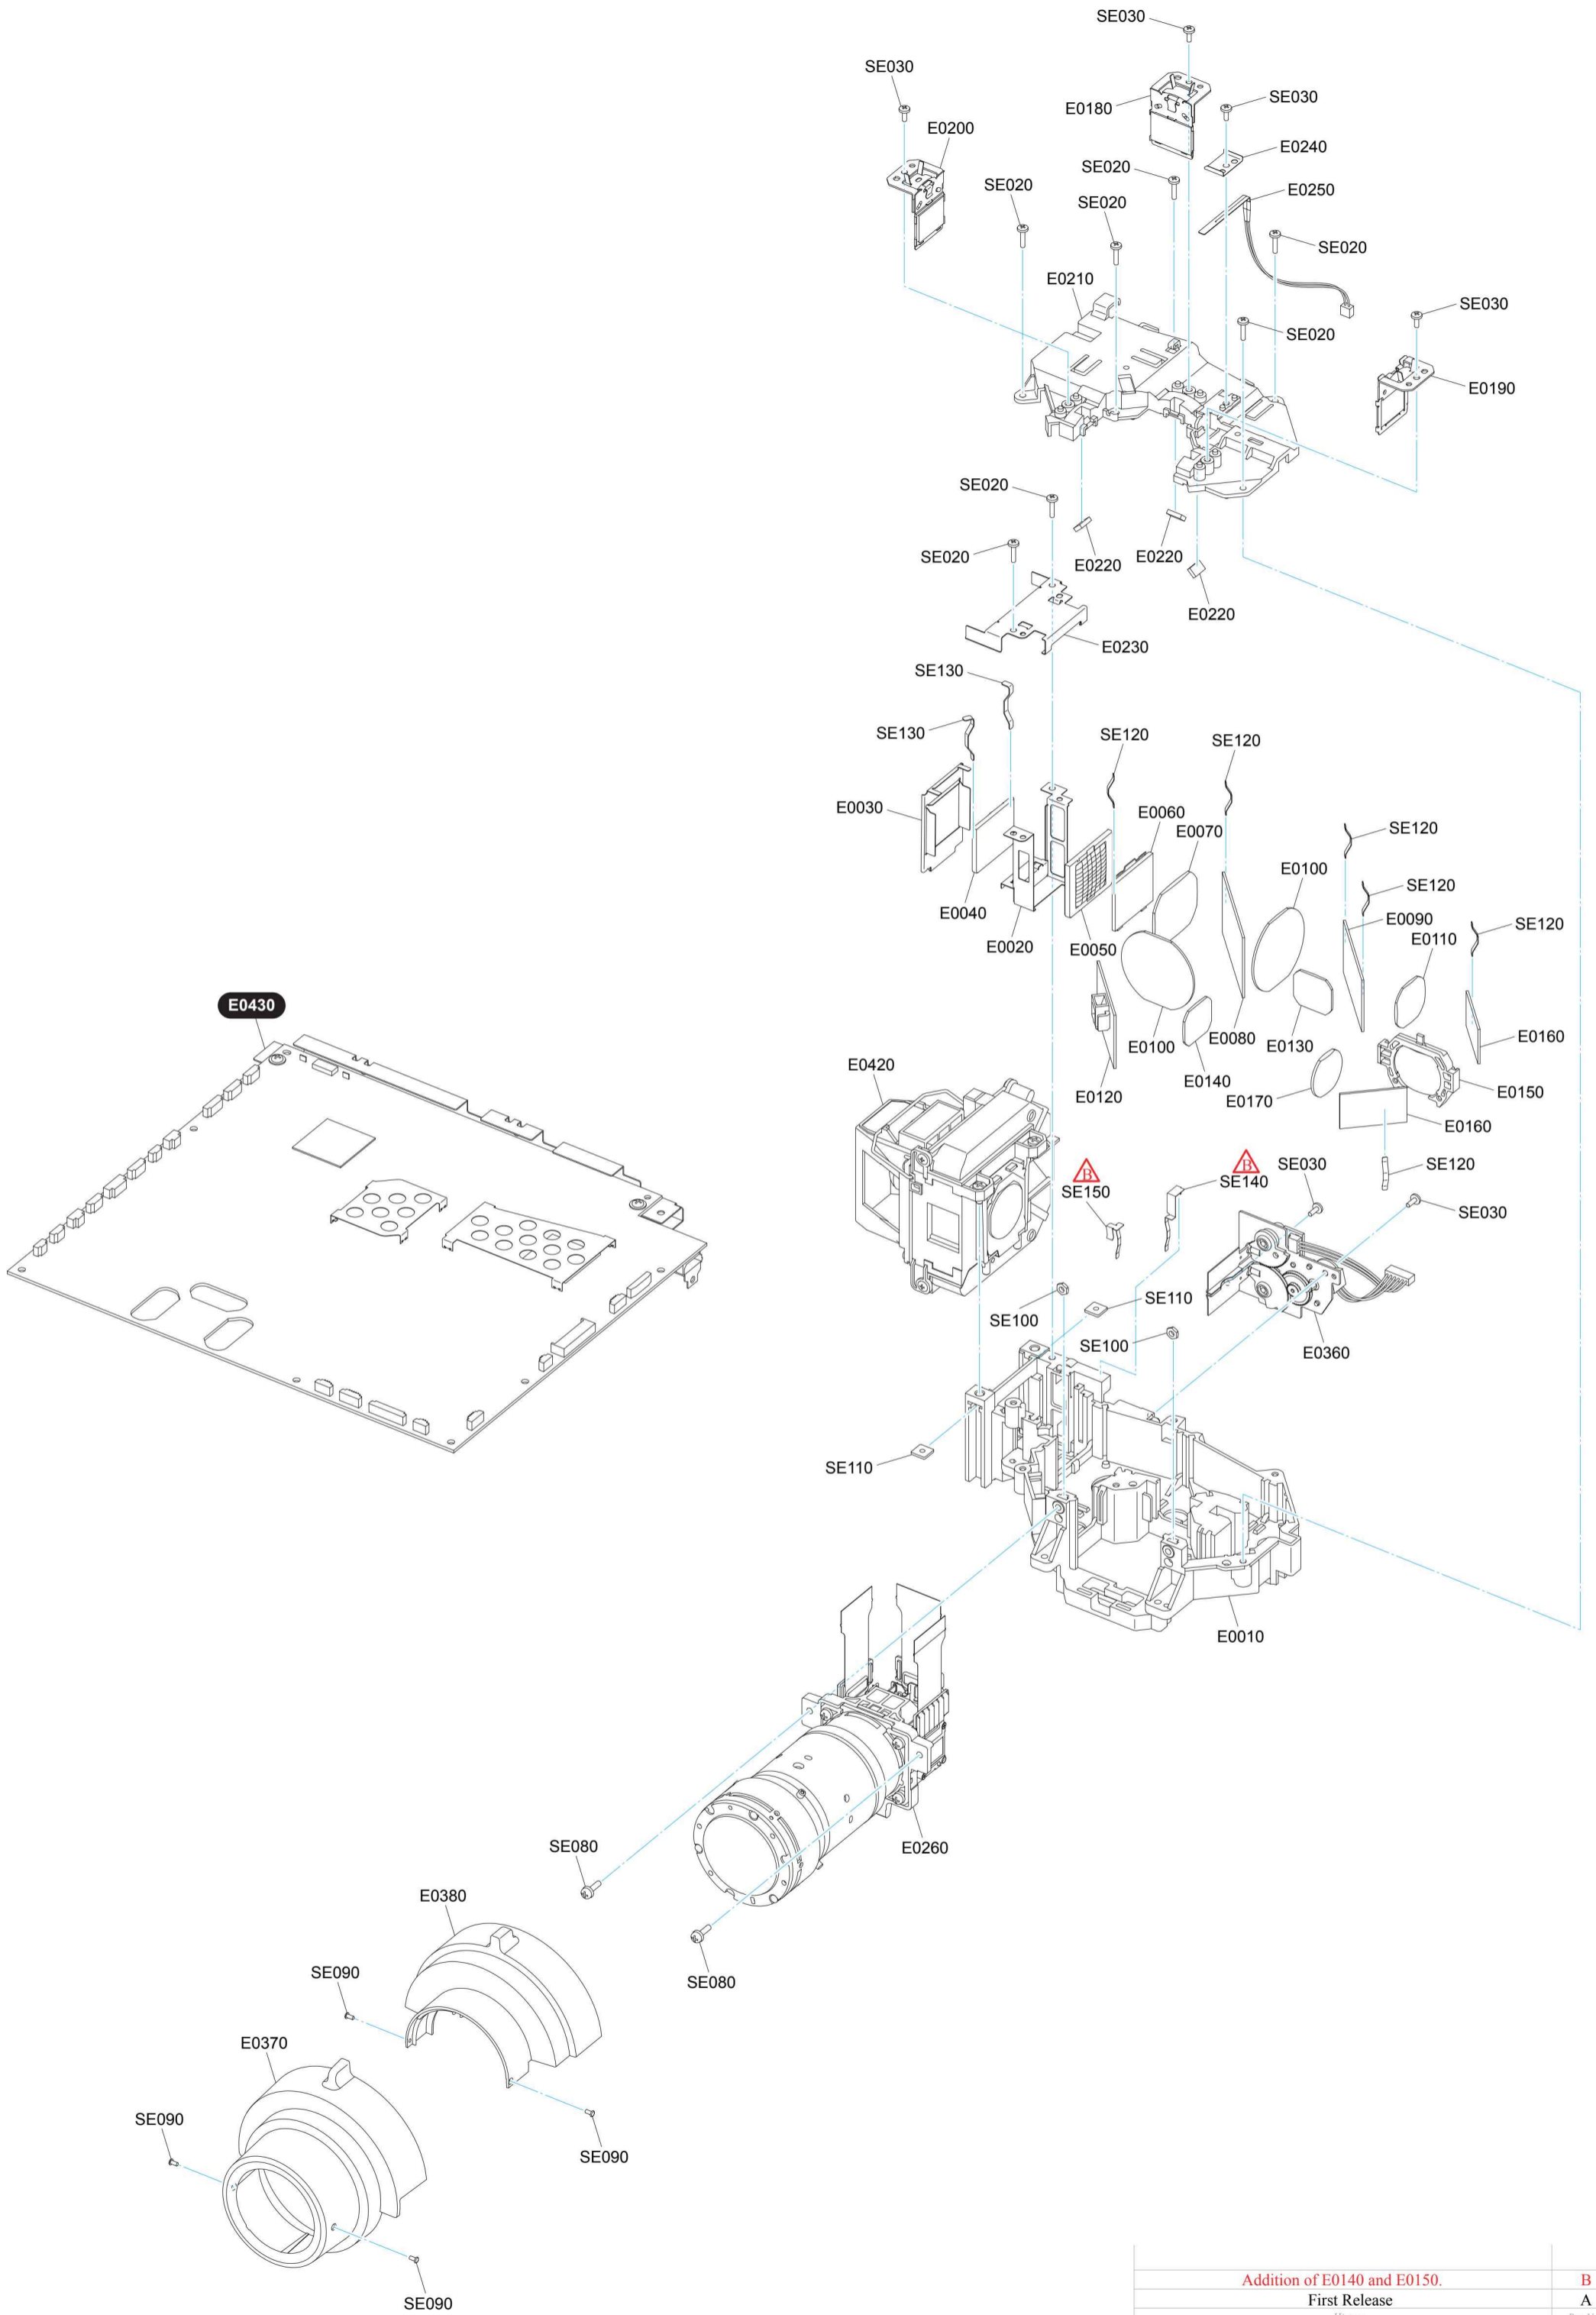

Addition of B0781 and B0101.		B
First Release		A
History		Rev.No.
Model Name	EH-TW6000/TW5900/TW6000W	

Addition of B0781 and B0101.

First Release B

History A

Rev.No.

	Addition of E0140 and E0150.	B
	First Release	A
	History	Rev.No.
Model Name	EH-TW6000/TW5900/TW6000W	