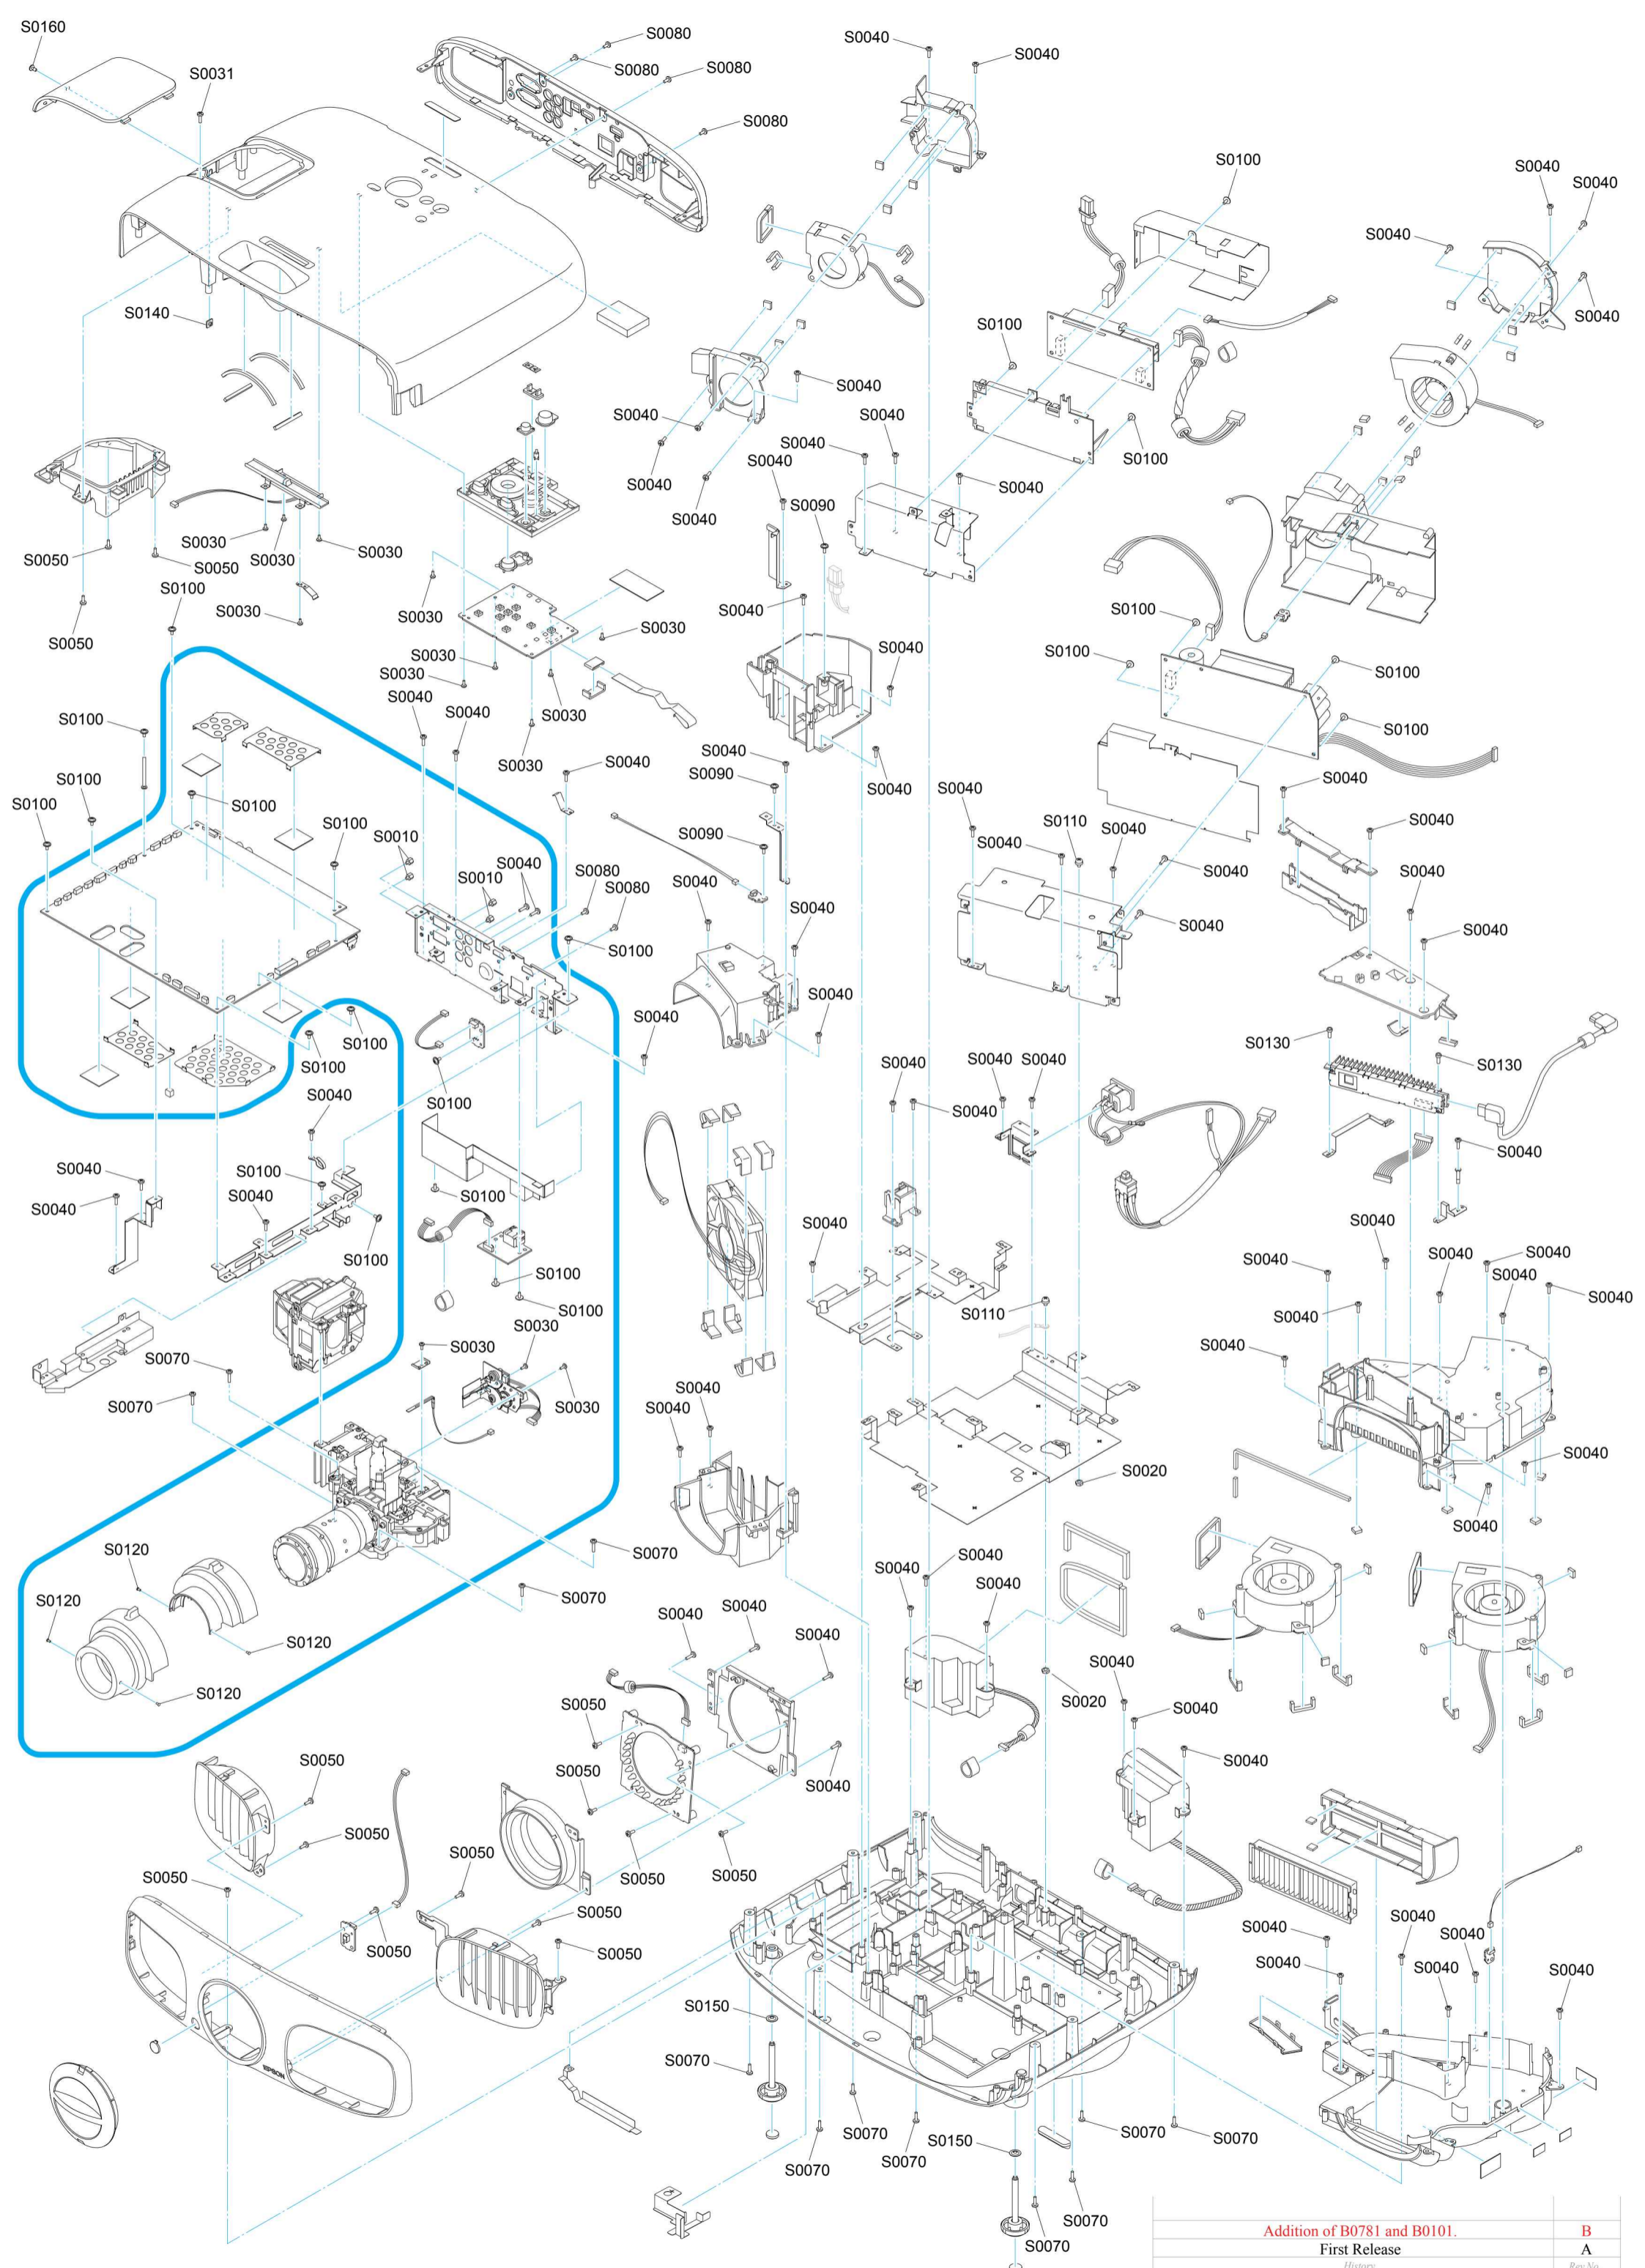

Addition of B0781 and B0101.		B
First Release		A
History		Rev.No.
Model Name	EH-TW6000/TW5900/TW6000W	

Addition of B0781 and B0101.

First Release B

History A

Rev.No.

	Addition of E0140 and E0150.	B
	First Release	A
	History	Rev.No.
Model Name	EH-TW6000/TW5900/TW6000W	