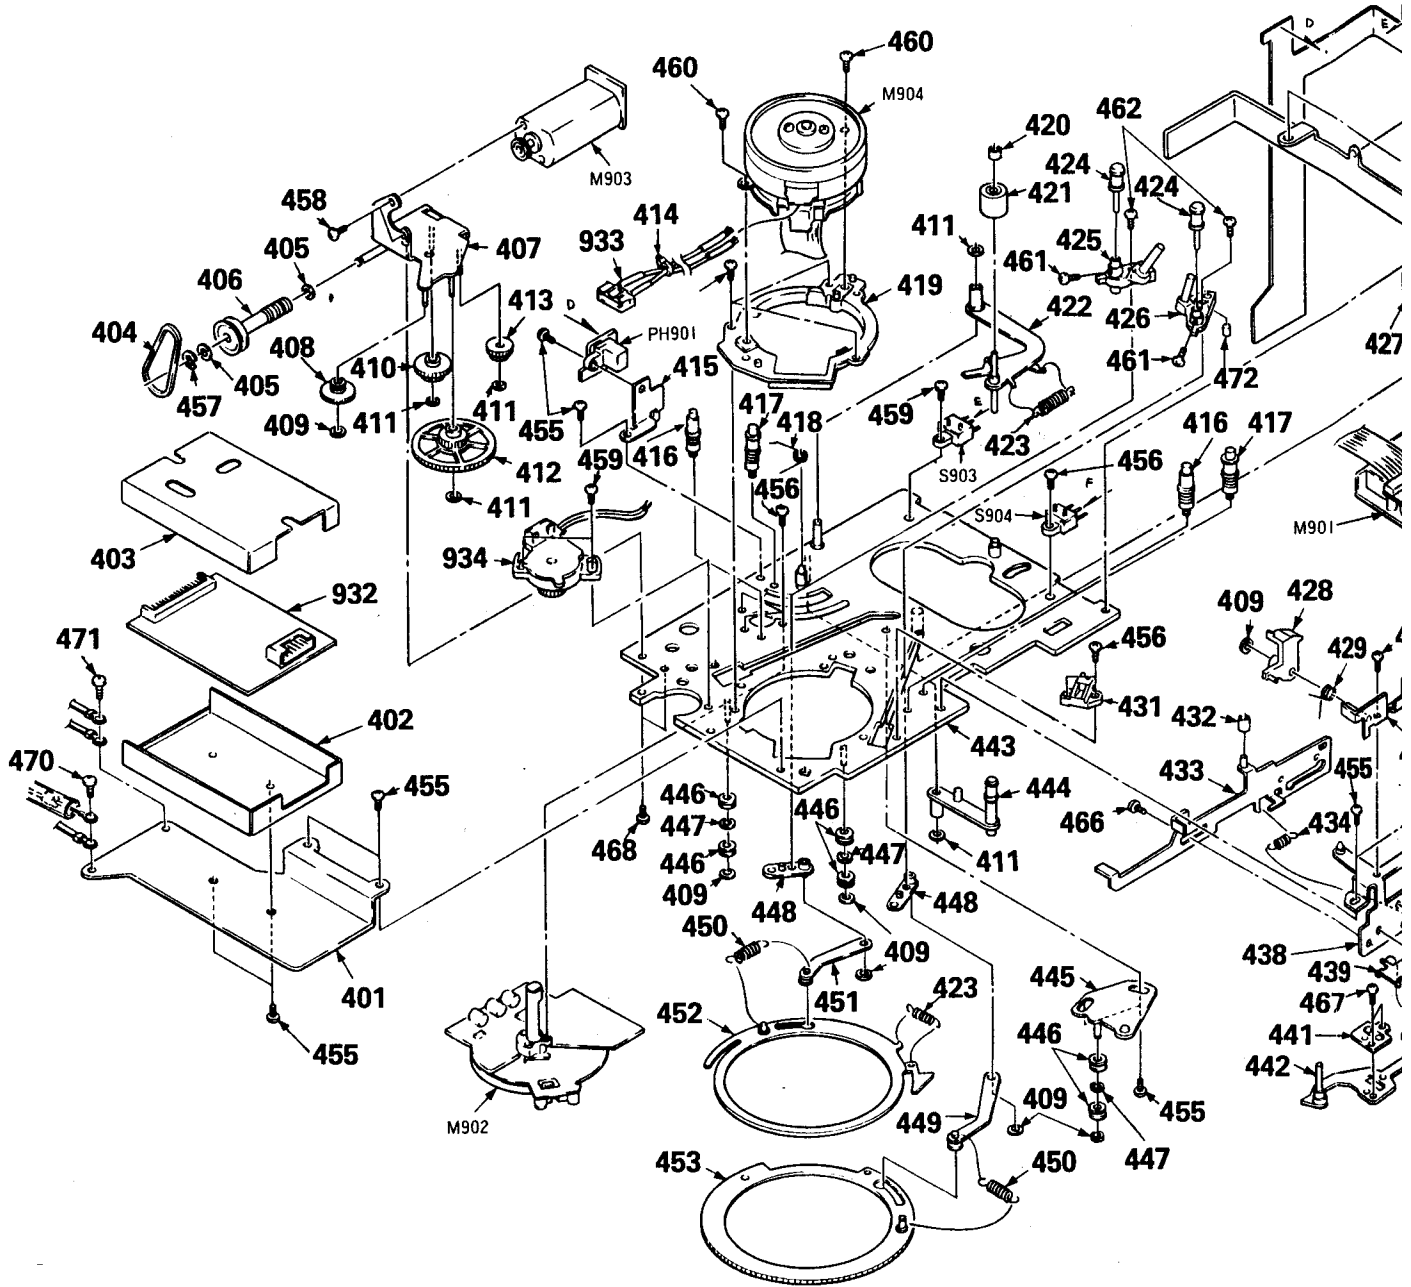

Mechanism Assembly

No.	Part No.	Description	Remarks
401	*3-337-666-01	BRACKET, RF	
402	*3-337-686-01	CASE (LOWER), SHIELD	
403	*3-337-682-01	CASE (UPPER), SHIELD	
404	3-337-652-01	BELT, CONTROL	
405	3-701-437-21	WASHER	
406	3-337-650-01	GEAR, WORM	
407	*X-3337-617-1	BRACKET ASSY, CONTROL MOTOR	
408	3-337-669-01	GEAR, MIDWAY	
409	3-559-408-11	WASHER, POLYETHYLENE, DIA.1.2	
410	3-337-649-01	WHEEL, WORM	

No.	Part No.	Description	Remarks
411	3-701-436-11	WASHER, STOPPER	
412	3-337-647-01	GEAR (A), LOADING	
413	3-337-648-01	GEAR (B), LOADING	
414	3-701-748-00	CLAMP	
415	*3-337-610-01	BRACKET (RIGHT), E DETECTION	
416	X-3337-623-1	GUIDE (5.0) ASSY, FIXED	
417	X-3337-621-1	GUIDE (4.0) ASSY, FIXED	
418	3-337-654-01	SPRING	
419	*X-3337-614-1	SLANT ASSY	
420	3-337-626-01	CAP, PINCH ROLLER	