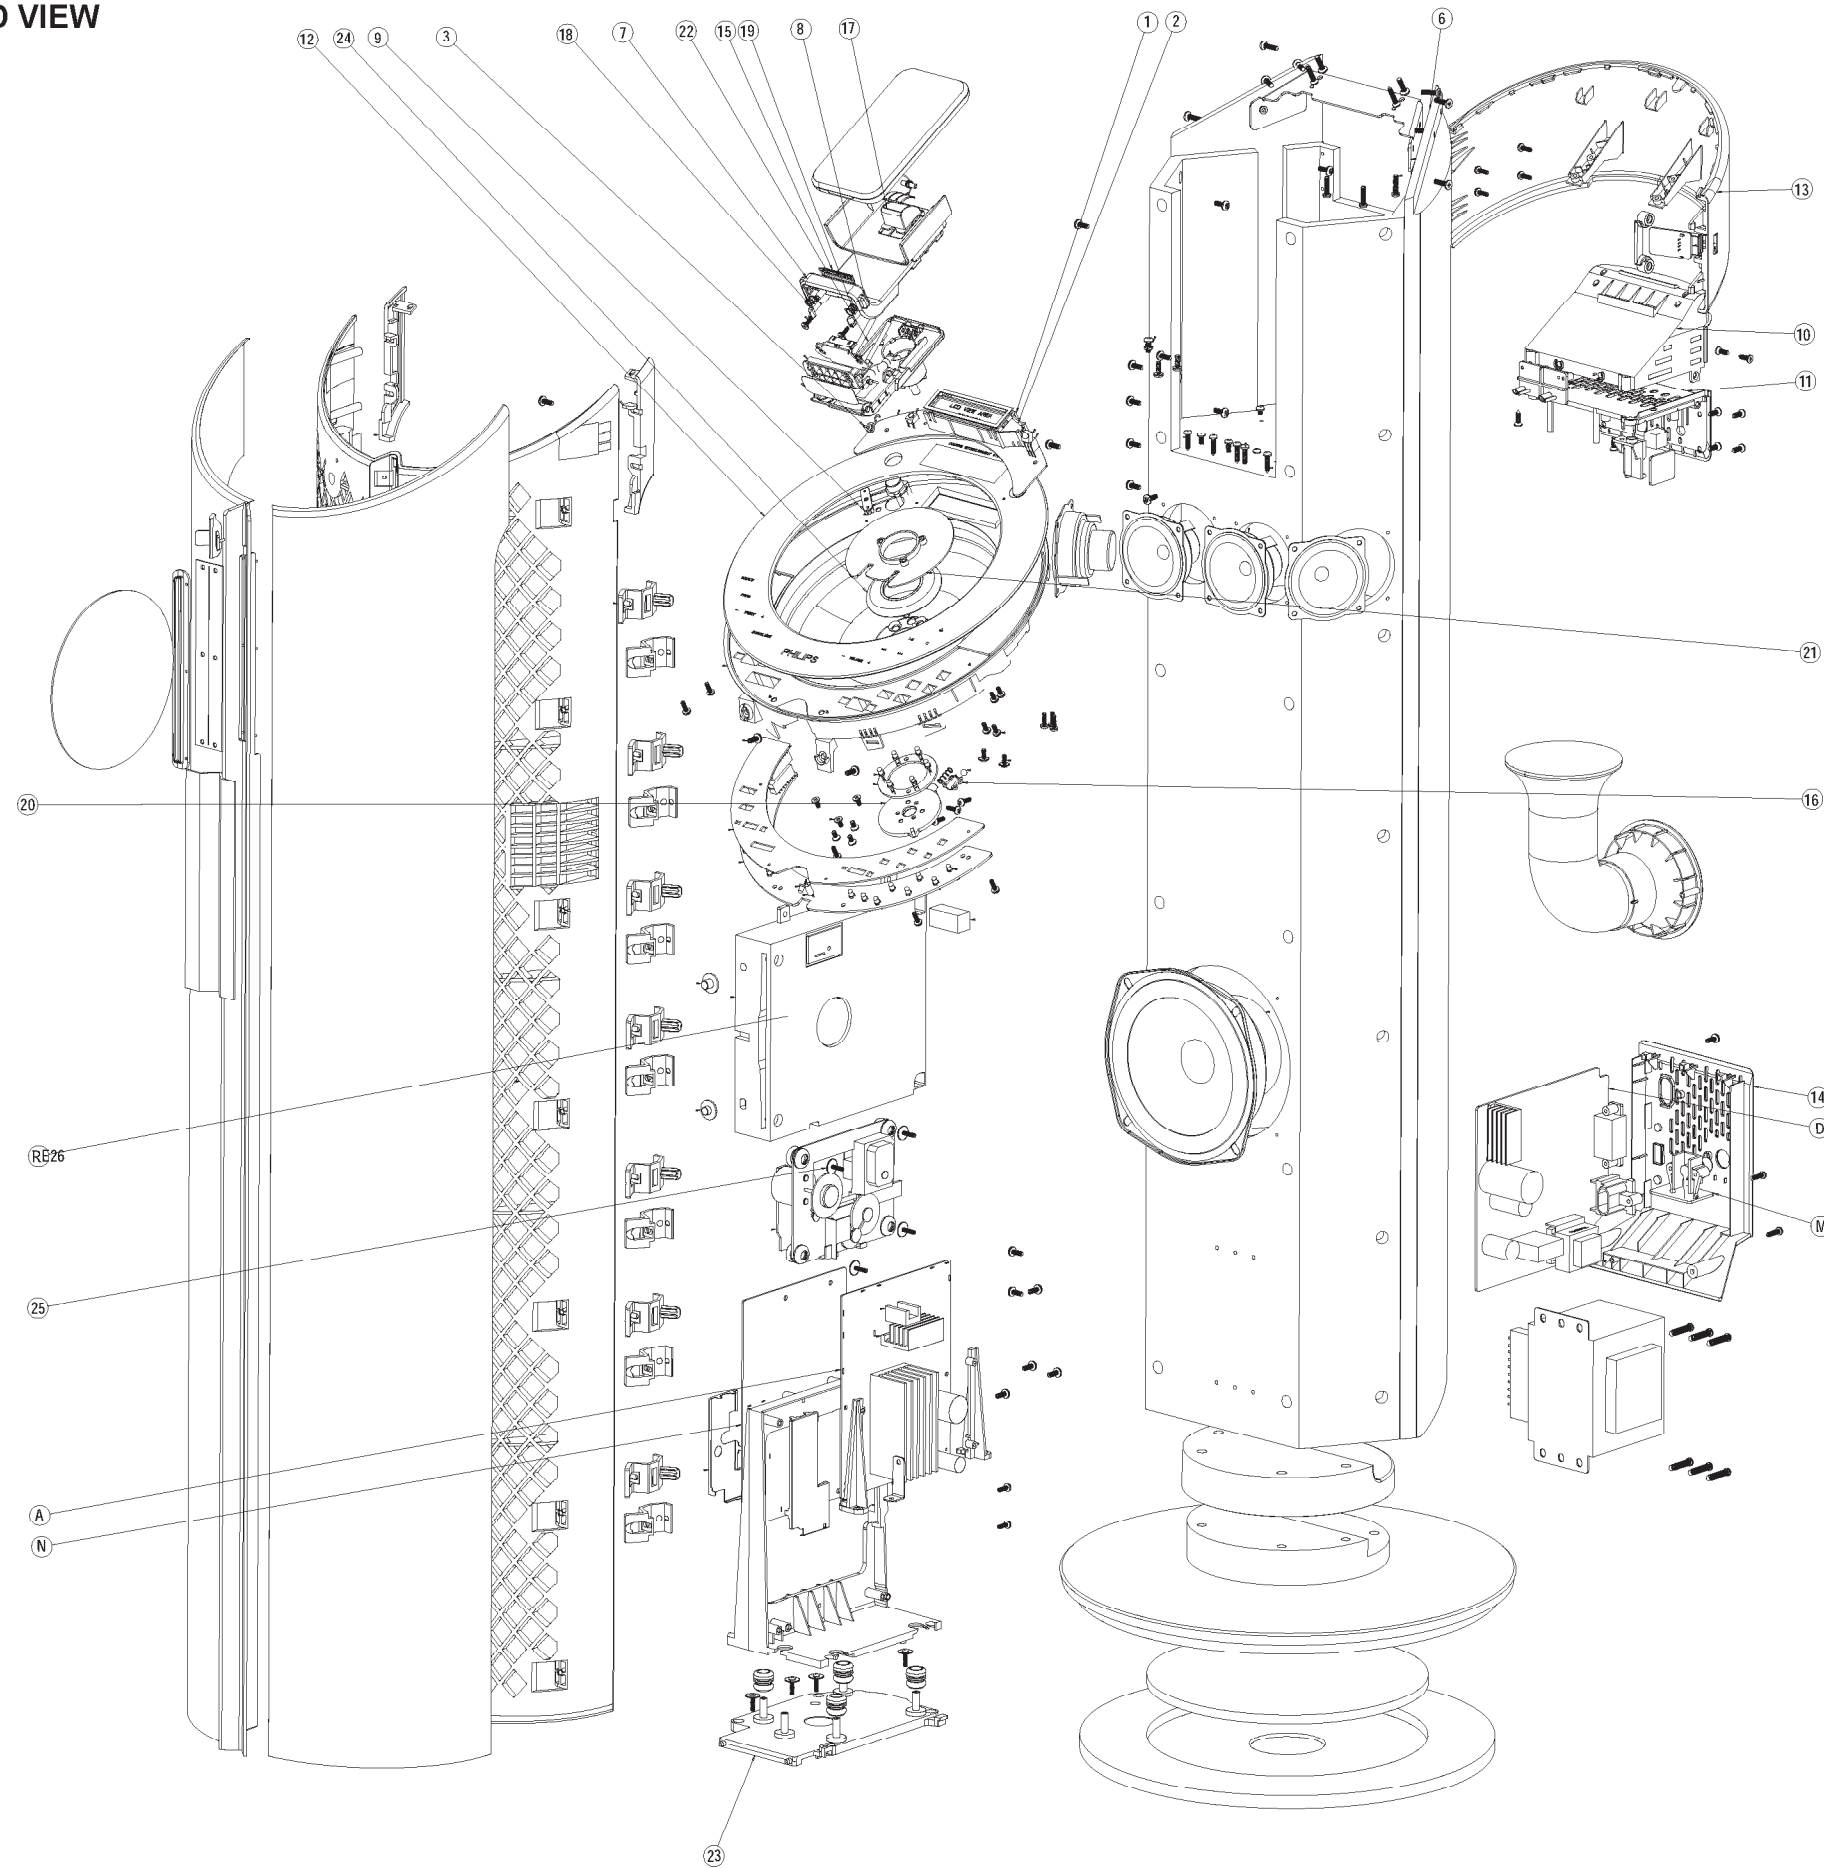

SET MECHANICAL EXPLODED VIEW

Remark: item 6 _Wooden Speaker Box including 4 pcs Speaker-High & 1 pc Speaker-Lower & speaker felt & sound pipe & sound port & wood base & wooden box & speaker bracket & CD door & CD-cosmetics, etc.