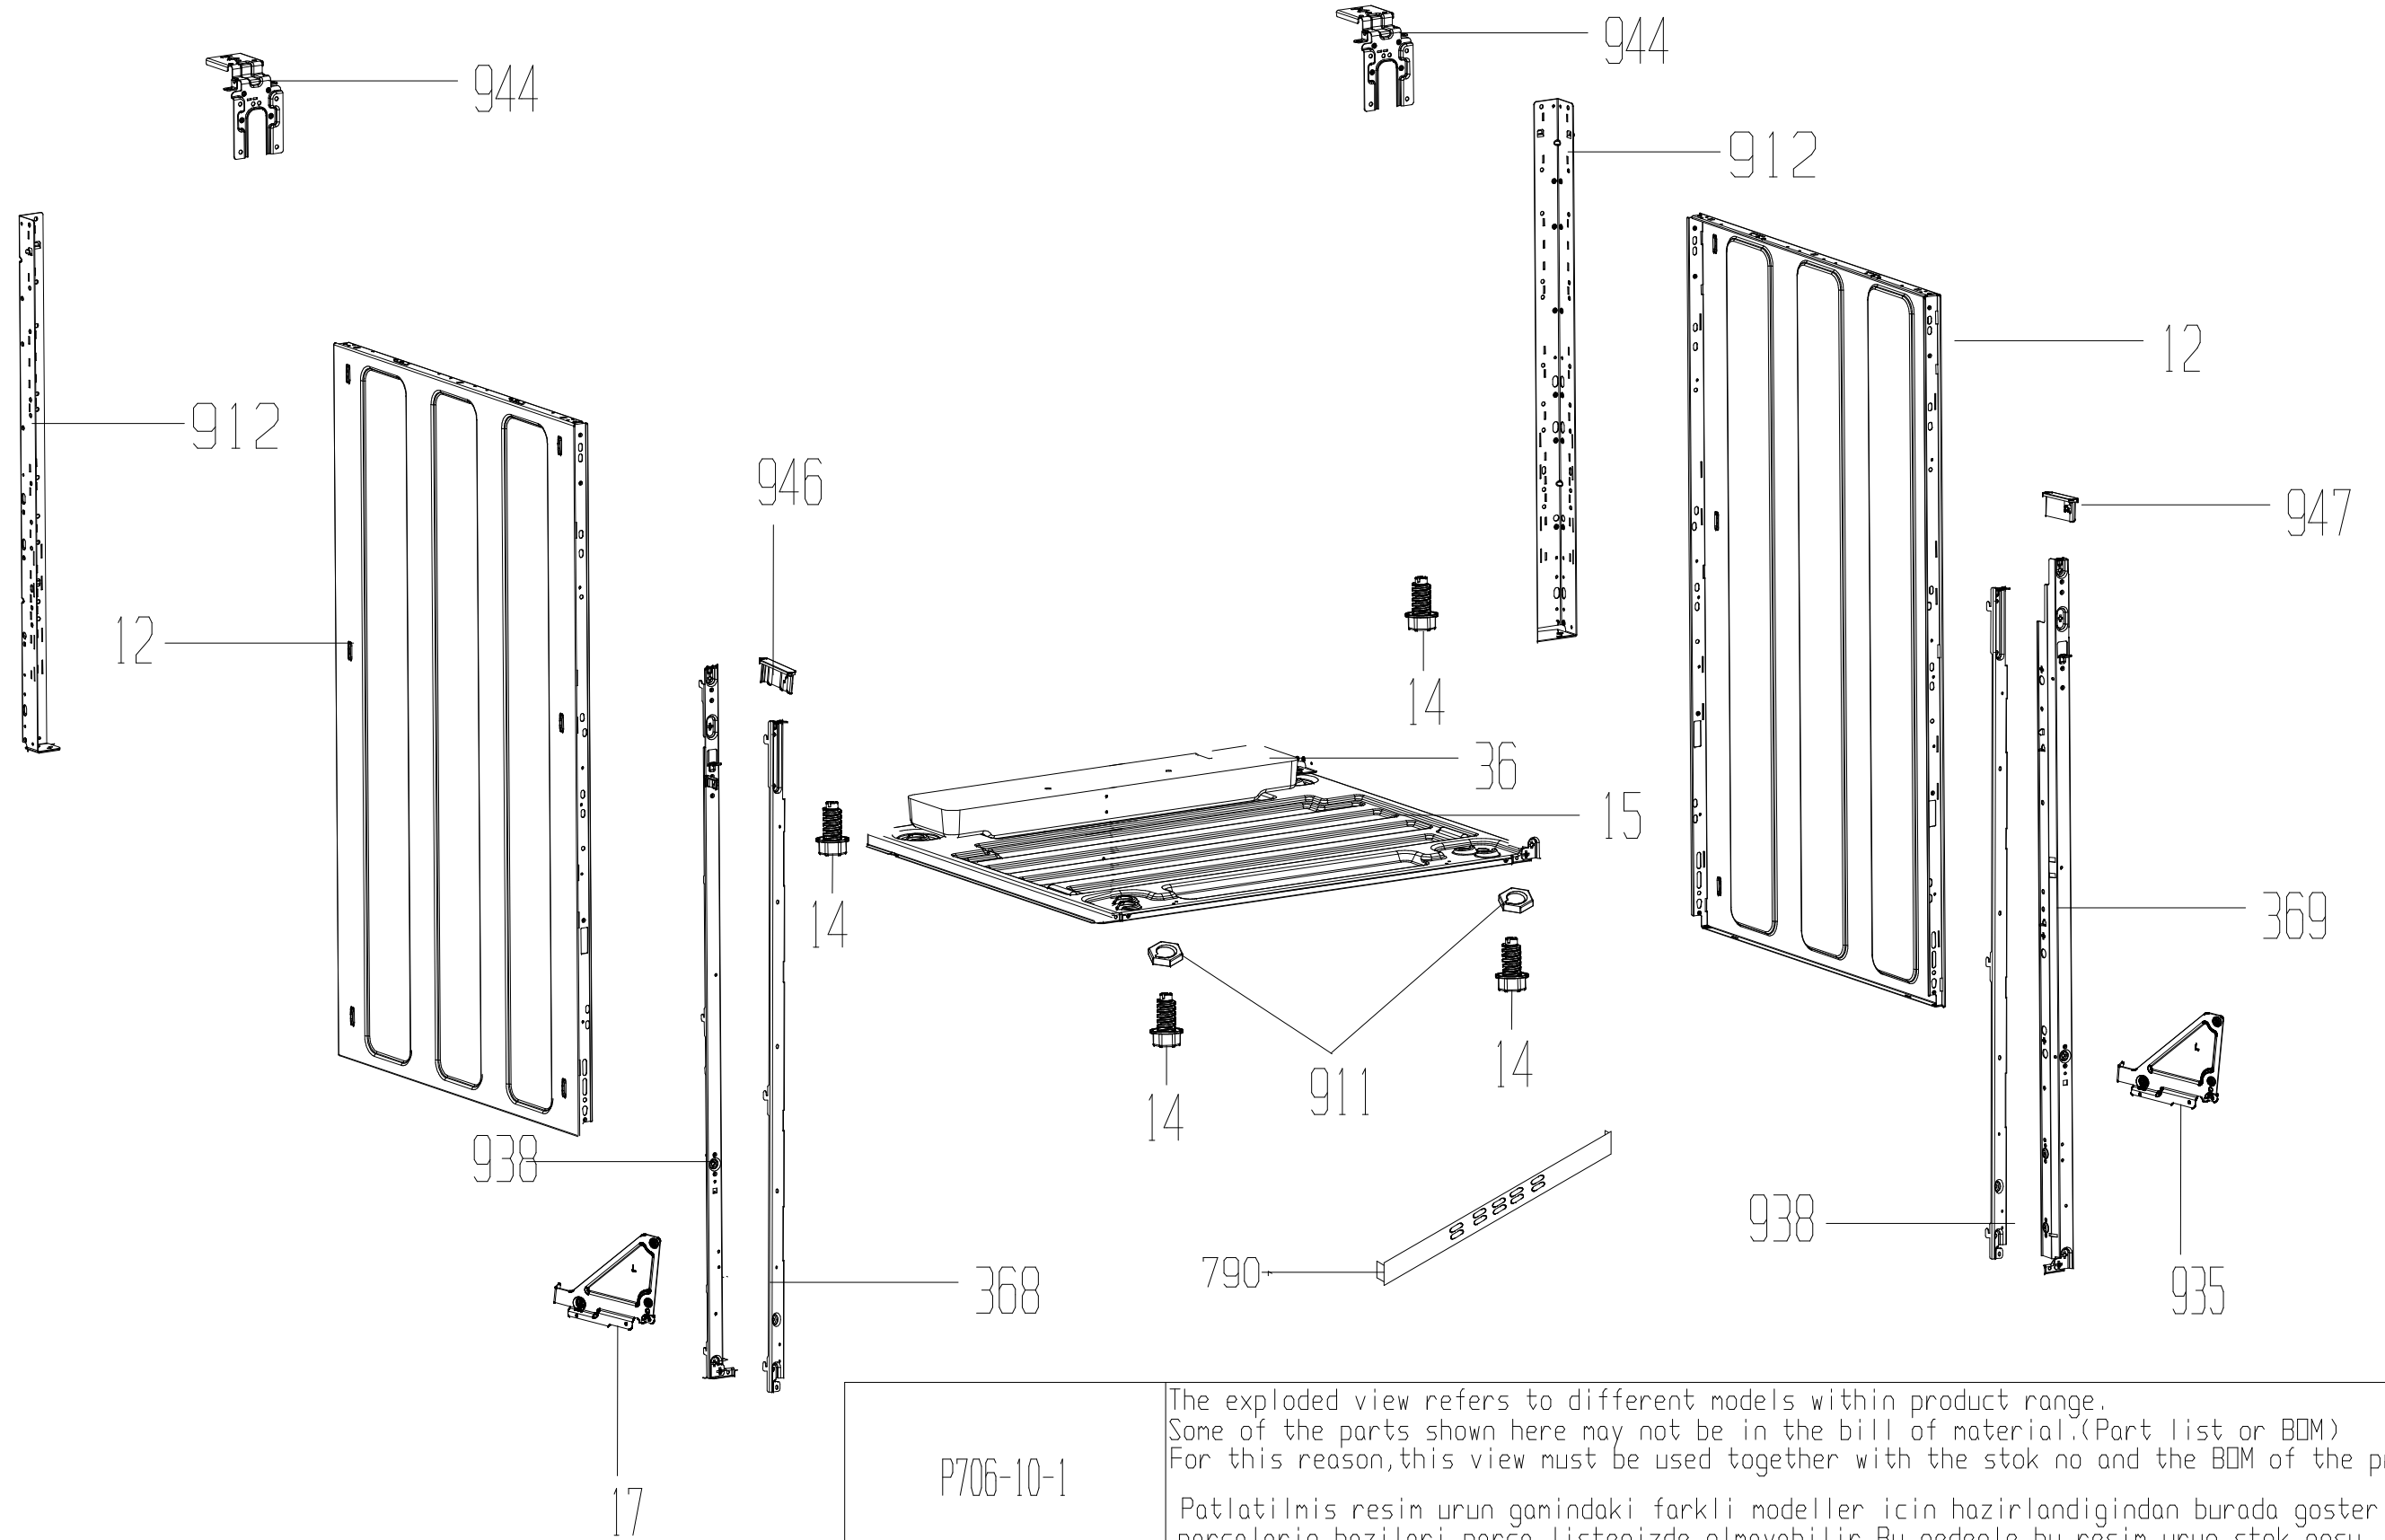

P706-10-1

The exploded view refers to different models within product range.
Some of the parts shown here may not be in the bill of material.(Part list or BOM)
For this reason, this view must be used together with the stok no and the BOM of the product

Patlatılmış resim ürün gamındaki farklı modeller için hazırlandığından burada gösterilen parçaların bazıları parça listenizde olmayabilir. Bu nedenle, bu resim ürün stok no'su ve parça listesiyle birlikte kullanılmalıdır.

Drawing date / Cizim tarihi	Drawing by/Cizen kişi	Revizyon / date	Resim ismi / Picture Name	 arçelik COOKING APPLIANCE PLANT
11.02.2010	Zafer SEN	05.11.2010	Barbaros 60x60 yapı gr./ Barbaros 60x60 frame gr.