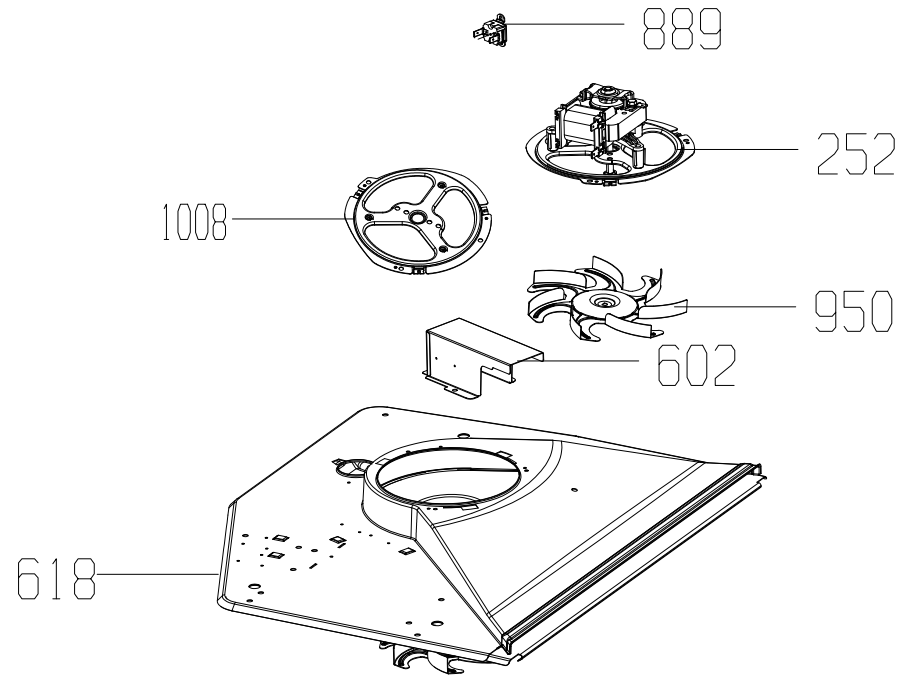

P706-8-2	The exploded view refers to different models within product range. Some of the parts shown here may not be in the bill of material.(Part list or BOM) For this reason,this view must be used together with the stok no and the BOM of the product Patlatilnis resin urun ganindaki farkli modeller icin hazirlendigindan burada gosterilen parcalarin bazilari parca listenizde olmayabilir.Bu nedenle,bu resin urun stok nosu ve parca listesiyle birlikte kullanılmalidir.		
Drawing date / Cizin tarihi	Drawing by/Cizen kisi	Revizyon / date	Resin ismi / Picture Name
16.02.2011	Zafer SEN	-	Barbaros Fs Conventional Ait Condition Exploded View Gr