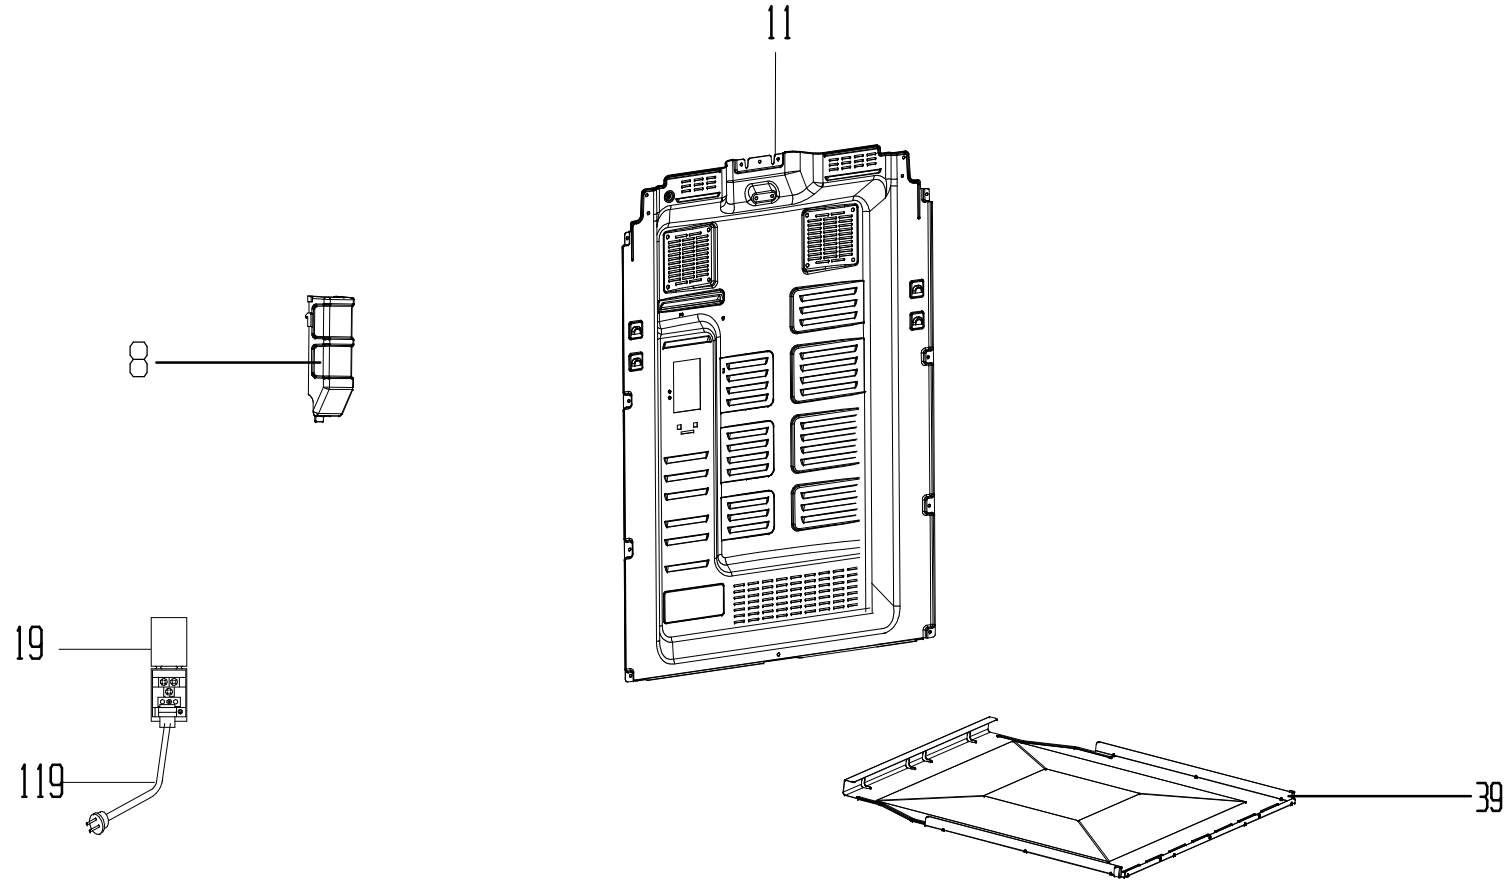

P706-1-7

The exploded view refers to different models within product range.
Some of the parts shown here may not be in the bill of material.(Part list or BOM)
For this reason, this view must be used together with the stok no and the BOM of the product

Patlatilnis resin urun ganindaki farkli modeller icin hazirlendigindan burada gosterilen parcalarin bazilari parca listesinde olmayabilir. Bu nedenle, bu resin urun stok nosu ve parca listesiyle birlikte kullanilmalidir.

Drawing date / Cizin tarihi	Drawing by/Cizen kisi	Revizyon / date	Resin ismi / Picture Name	 ORÇELİK APPLIANCE PLANT
16.05.2012	Yalcin KUM		BMBE0015 6060 FS ARKA MUMFAZA GR./BMBE0015 6060 FS BACK SUPPORT GR.