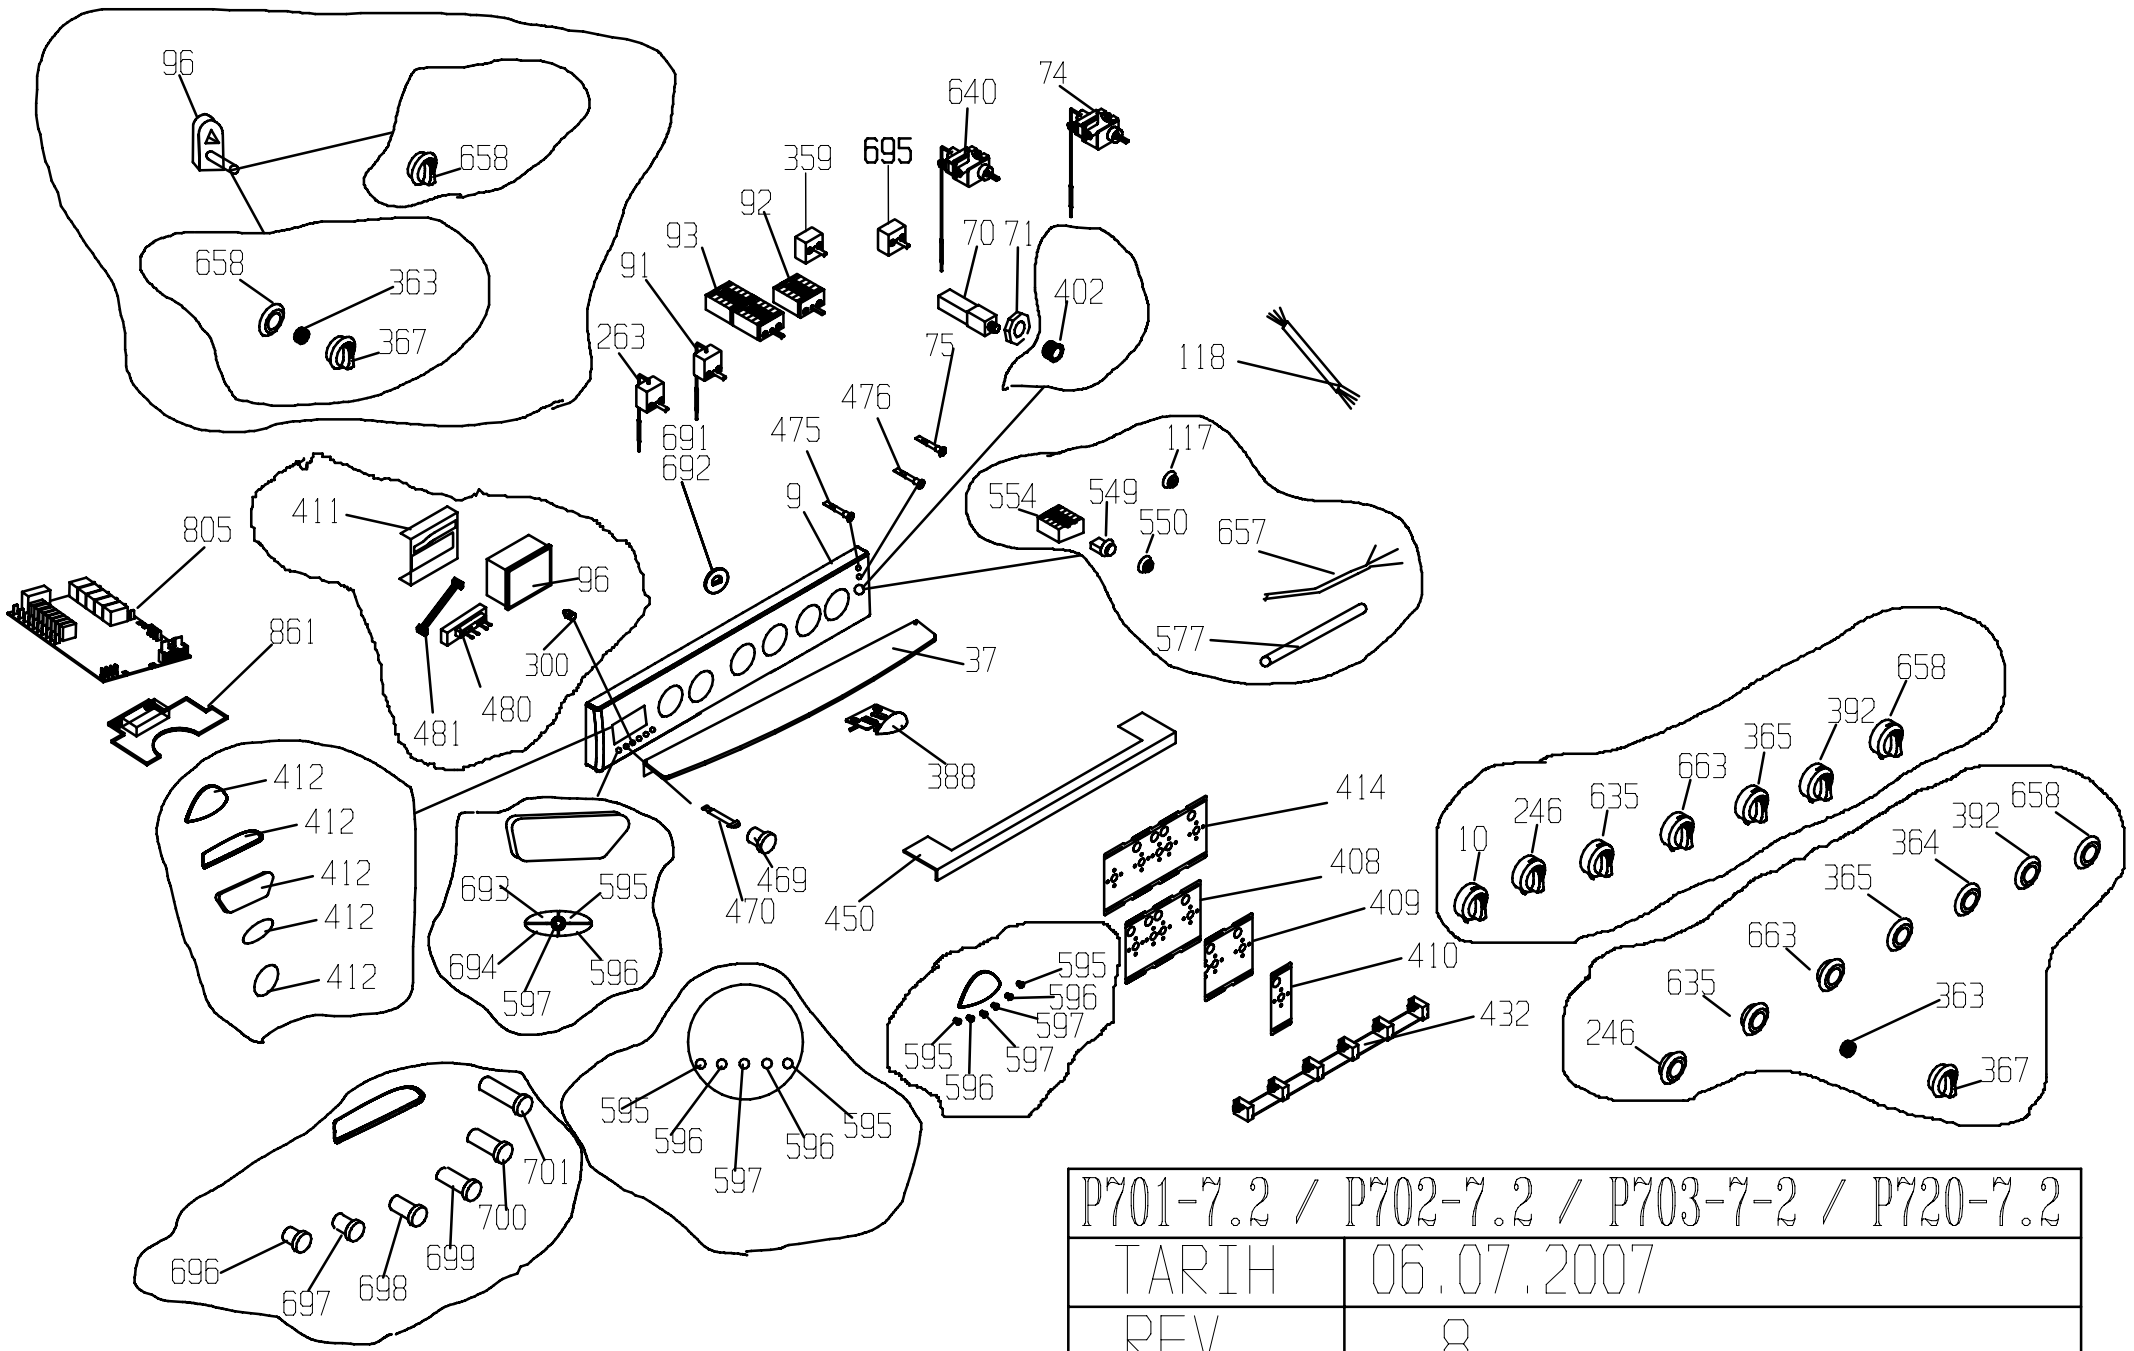

P703-2.3	
TARİH 20.06.2005	
REV.	1

P701-5/P702-5/P703-5/P720-5	
TARİH	16.11.2007
REV.	1
ÇİZEN	Hotice Eskin

P701-1 / P702-1  
P703-1 / P720-1

The exploded view refers to different models within product range.  
Some of the parts shown here may not be in the bill of material.(Part list or BOM)  
For this reason, this view must be used together with the stok no and the BOM of the product

Drawing date / Cizim tarihi  
04.01.2004

Drawing by/Cizen kişi

Revizyon / date

Resin ismi / Picture Name

-

2 - 30.10.2009

50X50-50X60-60X60 yap? gr./ 50X50-50X60-60X60 build gr.

P703-4-3	The exploded view refers to different models within product range. Some of the parts shown here may not be in the bill of material.(Part list or BOM) For this reason,this view must be used together with the stok no and the BOM of the product			
	Patlatılmış resin urun gamindaki farkli modeller icin hazirlendigindan burada gosterilen parcalarin bazilari parca listenizde olmayabilir.Bu nedenle,bu resin urun stok nosu ve parca listesiyle birlikte kullanılmalidir.			
Drawing date / Cizin tarihi	Drawing by/Cizen kisi	Revizyon / date	Resin ismi / Picture Name	
16.03.2010	Zafer SEN	0	60*60 kapak gr/ 60*60 Front Door gr	
				<b>arçelik</b> COOKING APPLIANCE PLANT