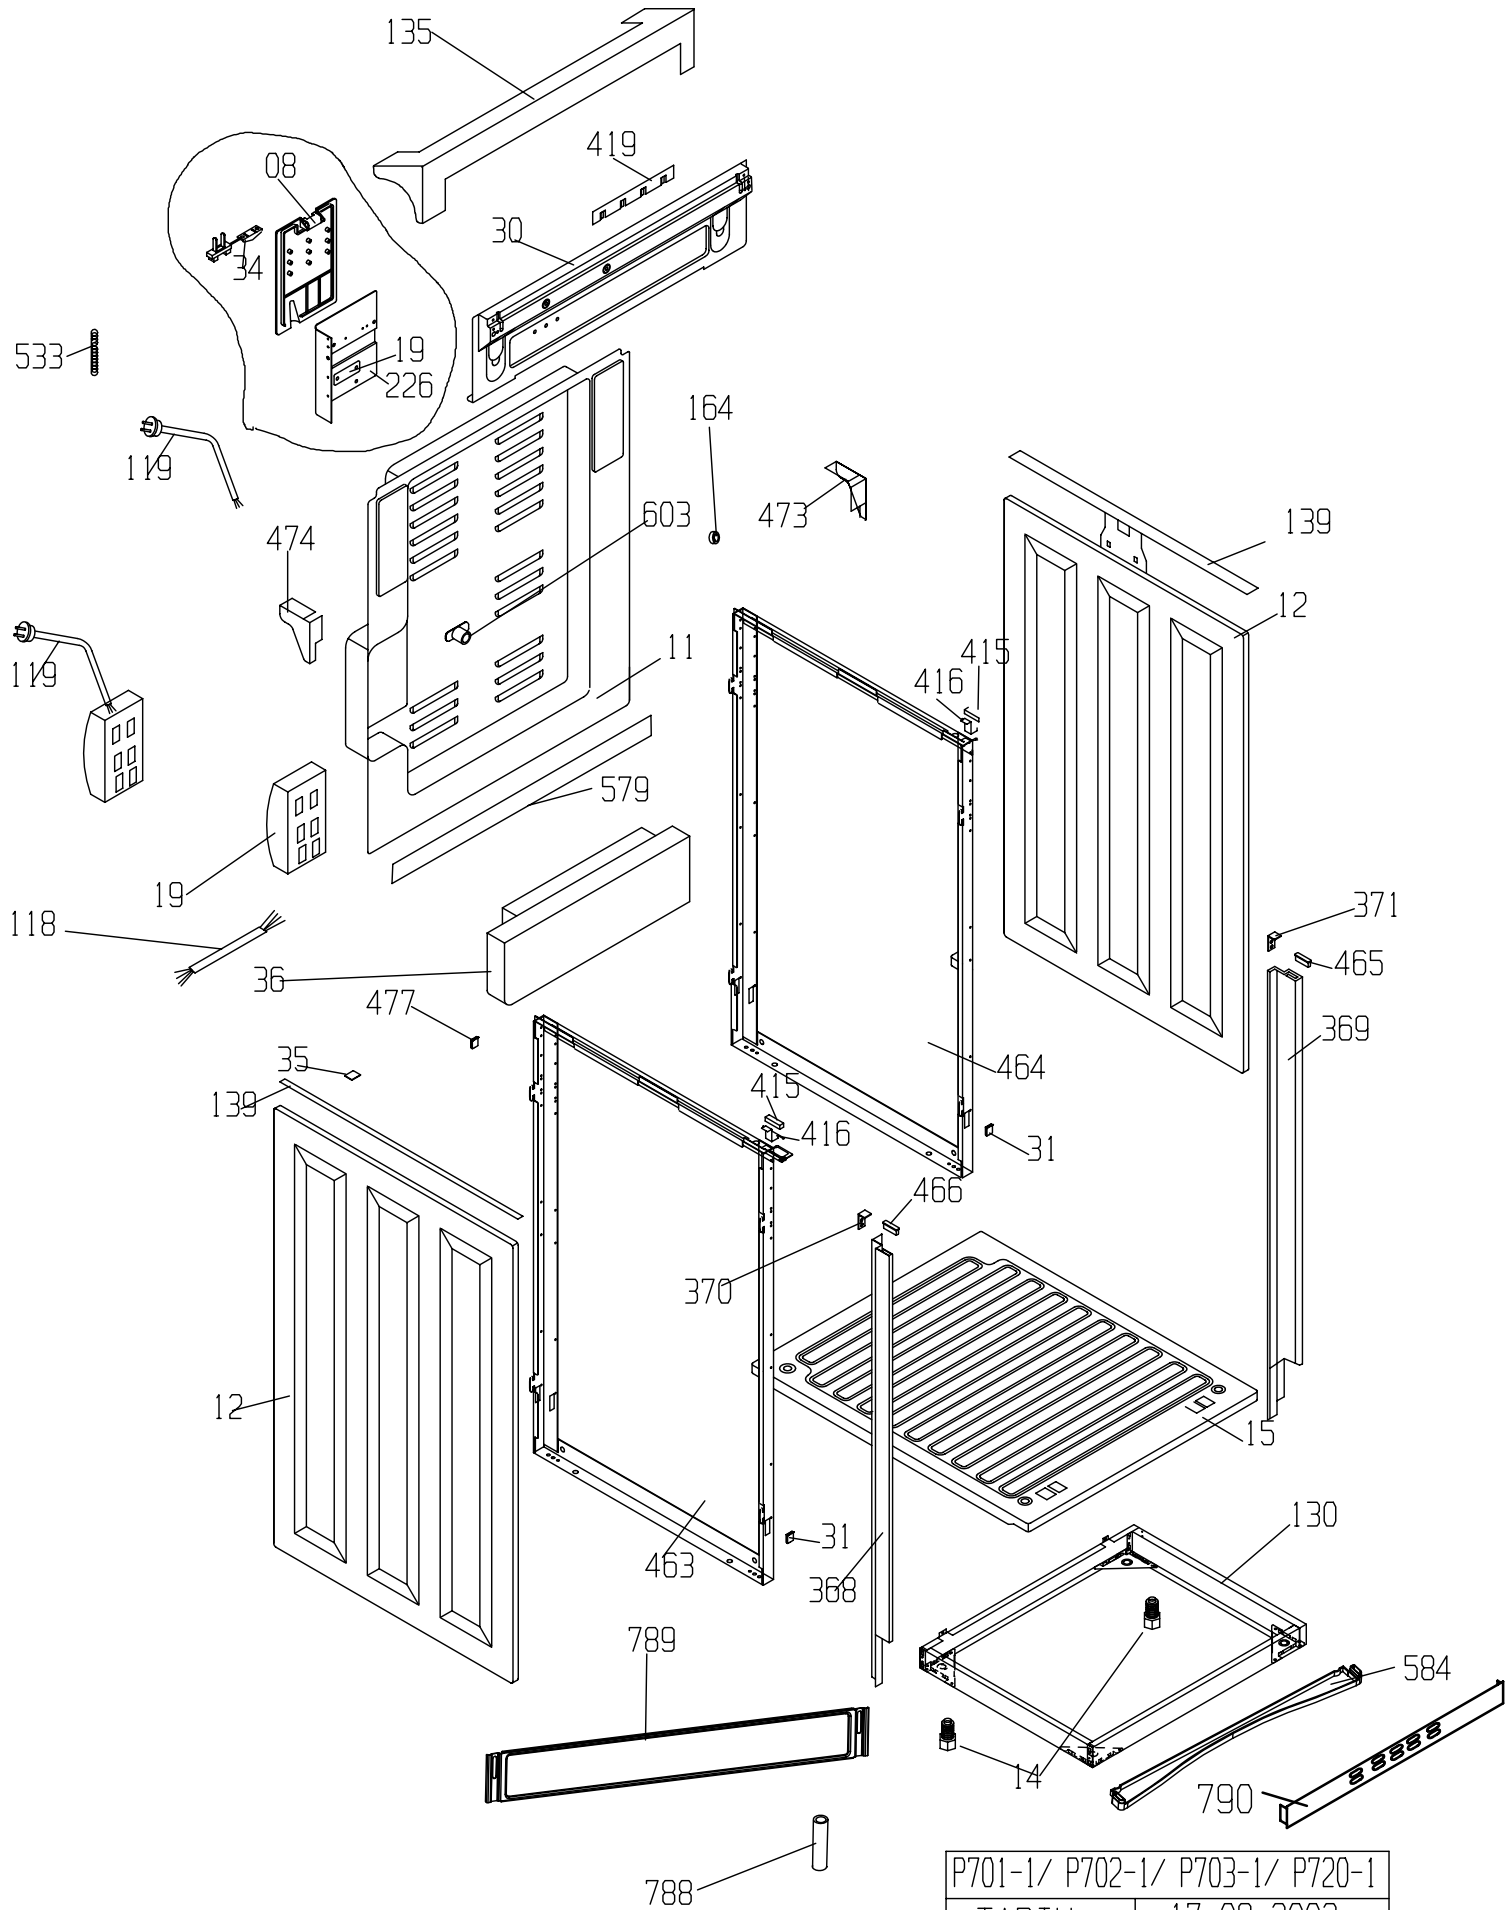

P701-1/ P702-1/ P703-1/ P720-1	
TARİH	17.09.2002
REV.	0