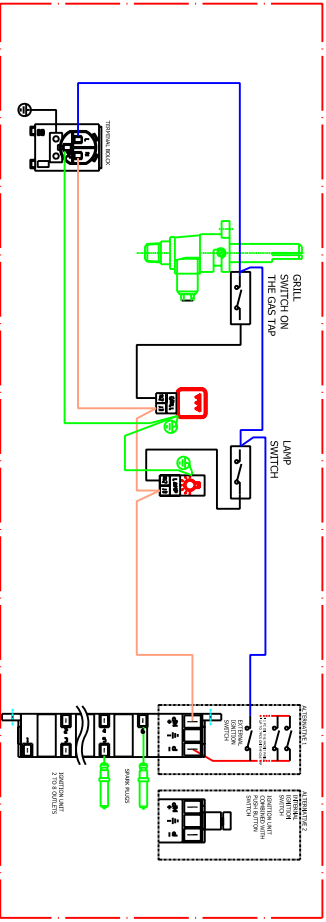

FRANCE	FRANCE	FRANCE	FRANCE	FRANCE	FRANCE	FRANCE	FRANCE	FRANCE	FRANCE
BF 5600 G	BF 5601 G	C 1530	C 1550	506 G	BFE 5628W	C 4503	C 4504	CV 5034	CV 5035

FREESTANDING	FREESTANDING	FREESTANDING	FREESTANDING	FREESTANDING	FREESTANDING	FREESTANDING	FREESTANDING	FREESTANDING	FREESTANDING
NEW FLATLINE	NEW FLATLINE	BSO	BSO	FLAT-OLD	BSY	BSO	BSO	BSO	BSO
WHITE	WHITE	WHITE	WHITE	WHITE	WHITE	WHITE	WHITE	WHITE	WHITE
50x60x85	50x60x85	85x50x60	85x50x60	85x50x60	85x50x60	85x50x60	85x50x60	85x50x60	85x50x60

4 GAS	4 GAS	4 GAS	4 GAS	4 GAS	4 ELECTRIC	4 ELECTRIC	4 ELECTRIC	4 CERAMIC	4 CERAMIC
2,0	2,0	2,0	2,0	2,0	180-2000R	o180/1,5	o180/1,5	o180/1,7	o180/1,7
2,0	2,0	2,0	2,0	2,0	145-1000	o145/1,0	o145/1,0	o145/1,2	o145/1,2
2,9	2,9	2,9	2,9	3,0	145-1000	o145/1,0	o145/1,0	o145/1,2	o145/1,2
1,0	1,0	1,0	1,0	1,0	180-1500	o180/1,5	o180/1,5	o180/1,7	o180/1,7
-	-	-	-	-	-	-	-	-	-
ENAMEL + aluminium	ENAMEL + aluminium	Al with enamel	Al with enamel	TURNED	-	-	-	-	-
ENAMELED-WITH 6 LEGS	ENAMELED-WITH 6 LEGS	-	-	ALUMINIUM	-	-	-	-	-
CNC	CNC	-	-	ENAMEL	-	-	-	-	-
NO	NO	-	-	NO	-	-	-	-	-
NO	NO	NO	NO	NO	-	-	-	-	-

GAS	ELECTRIC	GAS	GAS	GAS	ELECTRIC	ELECTRIC	ELECTRIC	ELECTRIC	ELECTRIC
YES. GAS GRILL	YES. GRILL	NO	NO	GAS	ELECTRIC	ELECTRIC	ELECTRIC	ELECTRIC	ELECTRIC
NO	NO	-	-	-	-	-	-	-	-
NO	NO	-	-	-	-	-	-	-	-
2 WAY VALVE	THERMOSTAT	1 WAY-GAS THERMOSTAT	FFD VALVE	2 WAY VALVE	THERMOSTAT	THERMOSTAT	THERMOSTAT	THERMOSTAT	THERMOSTAT
-	-	55,0	55,0	-	-	53,0	53,0	53,0	53,0

NO	PUSH BUTTON	-	-	PUSH BUTTON	-	-	-	-	-
NO	YES	NO	NO	YES	-	-	-	-	-
NO	NO	NO	NO	NO	-	-	-	-	-
NO	NO	NO	NO	YES	YES	YES	YES	YES	YES
NO	RINGER TIMER	-	-	NO	NO	NO	NO	NO	NO
METAL-PAINTED	METAL-PAINTED	METAL-PAINTED	METAL-PAINTED	METAL-PAINTED	METAL	METAL	METAL-PAINTED	NO	NO
YES	YES	YES	YES	YES	YES	YES	YES	YES	YES
NO	NO	NO	NO	NO	NO	NO	NO	NO	NO
NO	NO	-	-	NO	-	-	-	-	-
NO	NO	-	-	NO	-	-	-	-	-
NO	NO	-	-	NO	NO	-	-	-	-
YES	YES	YES	YES	YES	YES	YES	YES	YES	YES

FULL METAL FRAME+GLASS	FULL METAL FRAME+GLASS	-	-	GLASS	-	-	-	-	-
NO	NO	-	-	REMOVABLE WITHOUT SEAL	-	-	-	-	-
METAL+GLASS(GLUED)	METAL+GLASS(GLUED)	-	-	-	-	-	-	-	-

FIXED	FIXED	DROP DOWN-SML	DROP DOWN-SML	FIXED	DROP DOWN-SML	DROP DOWN-CRY	DROP DOWN-SMILE	DROP DOWN-CRY	DROP DOWN-SMILE

YES	NO	YES	YES	YES	YES	YES	YES	NO	NO
NO	YES	NO	NO	NO	NO	NO	NO	NO	NO
NO	NO	NO	NO	NO	NO	NO	NO	YES	YES
NO	NO	-	-	NO	-	-	-	-	-
NO	NO	NO	NO	NO	NO	NO	NO	YES	YES
NO	NO	-	-	NO	-	-	-	-	-

1	1	1	1	1	1	1	1	1	1
-	-	-	-	-	-	-	-	-	-
-	-	-	-	-	-	-	-	-	-
1	1	1	1	1	1	1	1	1	1
-	-	-	-	-	-	-	-	-	-
1	1	-	-	1	1	1	1	1	1

DFE 15-WITH GREY INDICATOR	DFE 15-WITH GREY INDICATOR	DFE 5-TWO PARTS	DFE 5-TWO PARTS	DFE 5	DFE 15	DFE 5	DFE 5	DFE 5	DFE 5
TF 26-METAL	TF 26-METAL	TF 16	TF 16	TF 21	TF 18	TF 16	TF 16	TF 16	TF 16
FULL METAL FRAME+GLASS GREY	FULL METAL FRAME+GLASS GREY	CF 41	CF 41	CF 43-WHITE GREY	CF 27	CF 41	CF 41	CF 41	CF 41
GREY	GREY	GREY	GREY	GREY	GREY	GREY	GREY	GREY	GREY

NATURAL G20-20 MBAR	NATURAL G20-20 MBAR	Natural G20-20 mbar	Natural G20-20 mbar	Natural G20-20 mbar	-	-	-	-	-
NO	WITHOUT PLUG	WITH EURO PLUG	WITH EURO PLUG	WITH EURO PLUG	NO	NO	NO	NO	NO
230 / 50	230 / 50	230/50	230/50	230/50	230/50	230/50	230/50	230/50	230/50

-	-	96x56x70	96x56x70	-	96x56x70	96x56x70	96x56x70	96x56x70	96x56x70
-	-	48,5/41,5	47/40,5	-	171/136/64	50,5/43,5	50,5/43,5	47,0/40,0	47,0/40,0
-	-	136/64	136/64	-	136/64	136/64	136/64	136/64	136/64
-	-	6624873000	6624873000	-	7710887300	6666473000	6666473000	6670373000	6670373000
-	-	345 155 091 4885	345 155 100 66 19	3537 5601 2710 8	8690882710801	345 155 091 4960	345 155 108 1630	345 155 091 5035	345 155 108 1692

IN FRENCH STANDARD	IN FRENCH STANDARD	IN FRENCH	IN FRENCH	IN FRENCH	IN FRENCH	IN FRENCH	IN FRENCH	IN FRENCH	IN FRENCH

-	STANDARD	-	-	-	-	-	-	-	-

LPG KIT	LPG KIT	LPG KIT	LPG KIT	LPG KIT	-	-	-	NO	NO