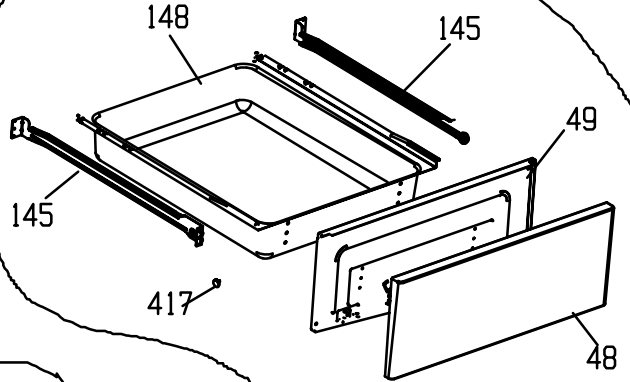

P701-6.2 / P702-6.2 / P703-6.2

P703-6.4

P702-6.1 / P703-6.1