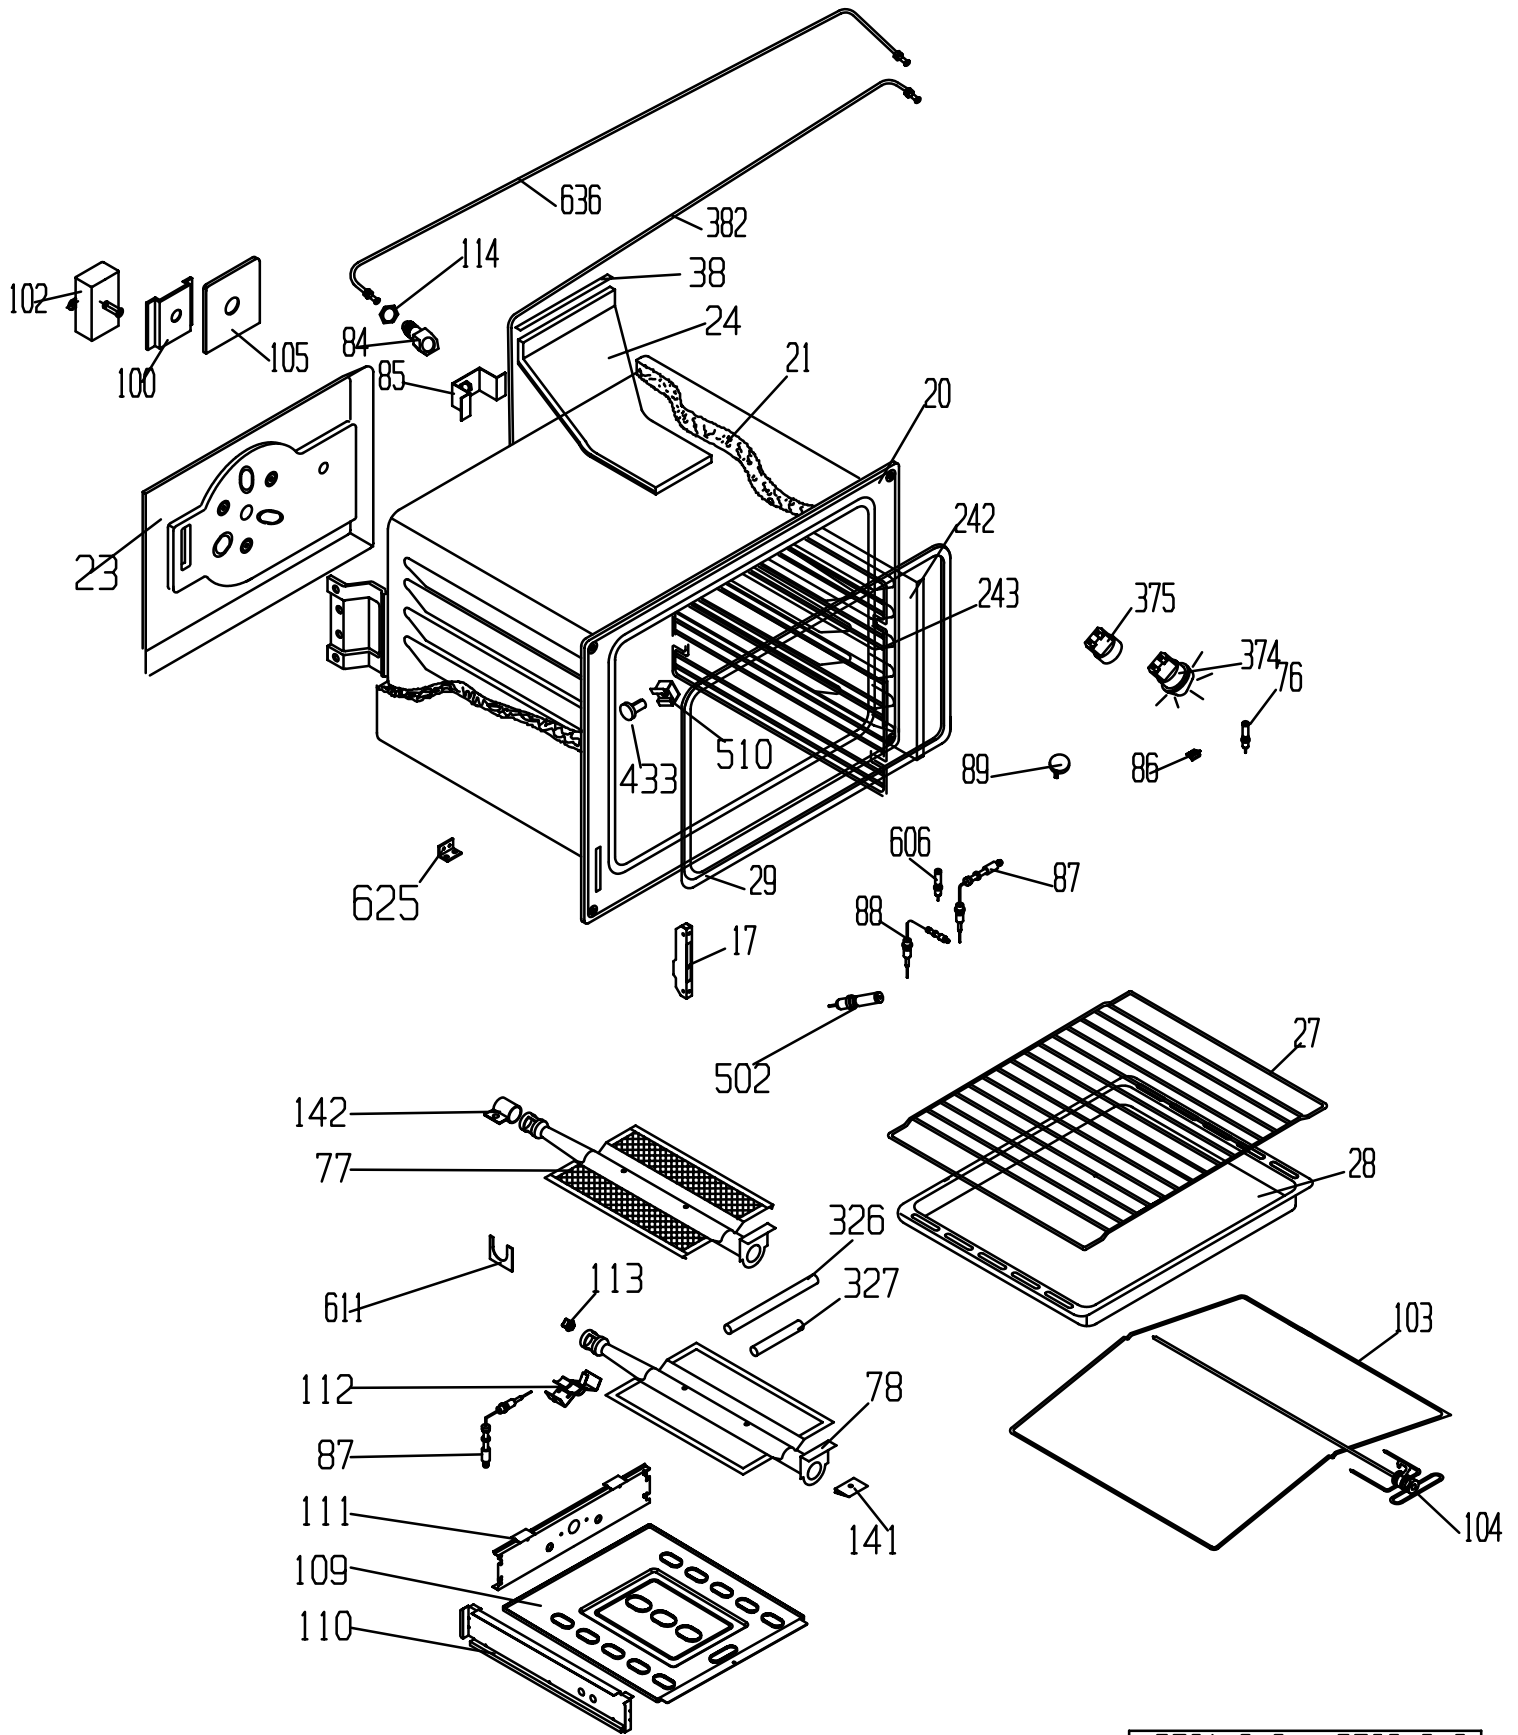

P701-2.2 / P702-2.2	
TARİH 27.06.2005	
REV.	2