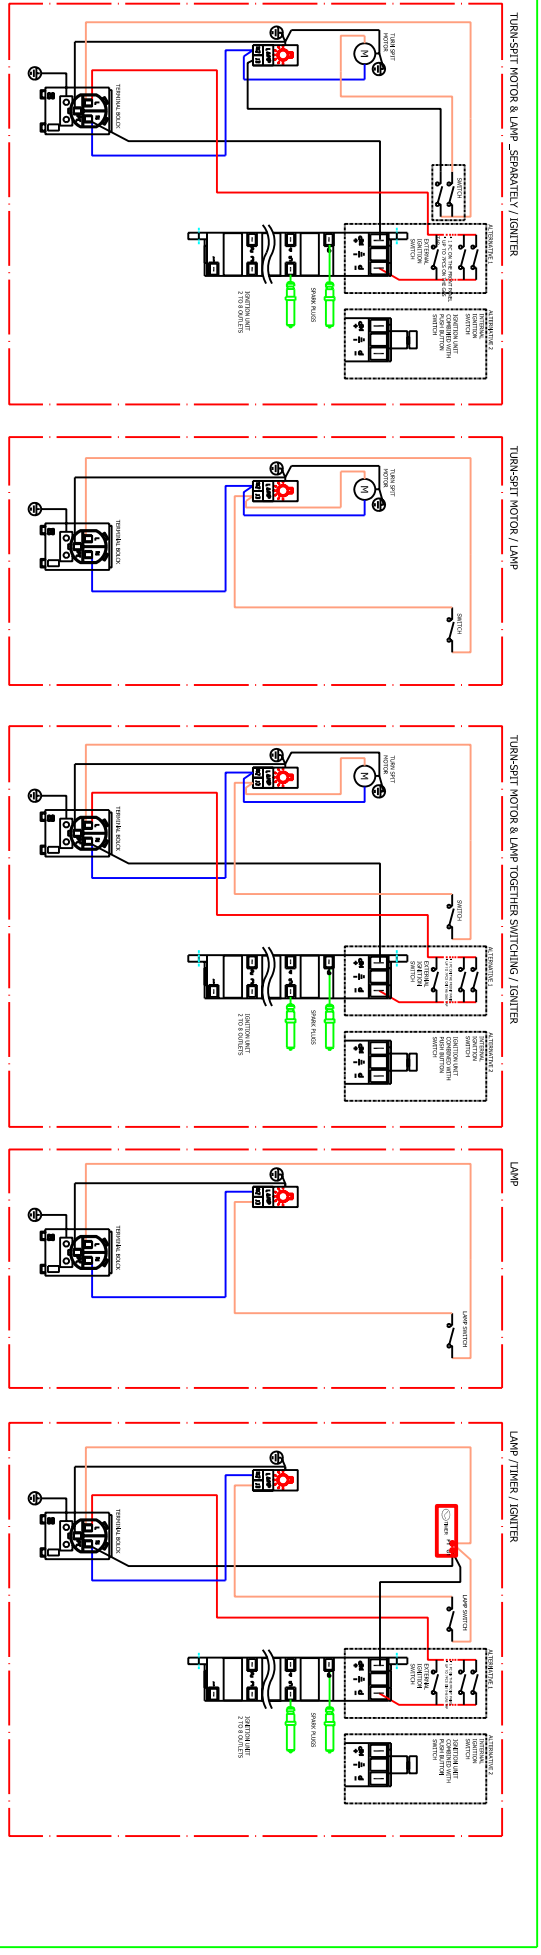

FRANCE	FRANCE	FRANCE	FRANCE	FRANCE	FRANCE	FRANCE	FRANCE	FRANCE	FRANCE
BF 5600 G	BF 5601 G	C 1530	C 1550	506 G	BFE 5628W	C 4503	C 4504	CV 5034	CV 5035

FREESTANDING	FREESTANDING	FREESTANDING	FREESTANDING	FREESTANDING	FREESTANDING	FREESTANDING	FREESTANDING	FREESTANDING	FREESTANDING
NEW FLATLINE	NEW FLATLINE	BSO	BSO	FLAT-OLD	BSY	BSO	BSO	BSO	BSO
WHITE	WHITE	WHITE	WHITE	WHITE	WHITE	WHITE	WHITE	WHITE	WHITE
50x60x85	50x60x85	85x50x60	85x50x60	85x50x60	85x50x60	85x50x60	85x50x60	85x50x60	85x50x60

4 GAS	4 GAS	4 GAS	4 GAS	4 GAS	4 ELECTRIC	4 ELECTRIC	4 ELECTRIC	4 CERAMIC	4 CERAMIC
2,0	2,0	2,0	2,0	2,0	180-2000R	o180/1,5	o180/1,5	o180/1,7	o180/1,7
2,0	2,0	2,0	2,0	2,0	145-1000	o145/1,0	o145/1,0	o145/1,2	o145/1,2
2,9	2,9	2,9	2,9	3,0	145-1000	o145/1,0	o145/1,0	o145/1,2	o145/1,2
1,0	1,0	1,0	1,0	1,0	180-1500	o180/1,5	o180/1,5	o180/1,7	o180/1,7
-	-	-	-	-	-	-	-	-	-
ENAMEL + aluminium	ENAMEL + aluminium	Al with enamel	Al with enamel	TURNED	-	-	-	-	-
ENAMELED-WITH 6 LEGS	ENAMELED-WITH 6 LEGS	-	-	ALUMINIUM	-	-	-	-	-
CNC	CNC	-	-	ENAMEL	-	-	-	-	-
NO	NO	-	-	NO	-	-	-	-	-
NO	NO	NO	NO	NO	-	-	-	-	-

GAS	ELECTRIC	GAS	GAS	GAS	ELECTRIC	ELECTRIC	ELECTRIC	ELECTRIC	ELECTRIC
YES. GAS GRILL	YES. GRILL	NO	NO	GAS	ELECTRIC	ELECTRIC	ELECTRIC	ELECTRIC	ELECTRIC
NO	NO	-	-	-	-	-	-	-	-
NO	NO	-	-	-	-	-	-	-	-
2 WAY VALVE	THERMOSTAT	1 WAY-GAS THERMOSTAT	FFD VALVE	2 WAY VALVE	THERMOSTAT	THERMOSTAT	THERMOSTAT	THERMOSTAT	THERMOSTAT
-	-	55,0	55,0	-	-	53,0	53,0	53,0	53,0

NO	PUSH BUTTON	-	-	PUSH BUTTON	-	-	-	-	-
NO	YES	NO	NO	YES	-	-	-	-	-
NO	NO	NO	NO	NO	-	-	-	-	-
NO	NO	NO	NO	YES	YES	YES	YES	YES	YES
NO	RINGER TIMER	-	-	NO	NO	NO	NO	NO	NO
METAL-PAINTED	METAL-PAINTED	METAL-PAINTED	METAL-PAINTED	METAL-PAINTED	METAL	METAL	METAL-PAINTED	NO	NO
YES	YES	YES	YES	YES	YES	YES	YES	YES	YES
NO	NO	NO	NO	NO	NO	NO	NO	NO	NO
NO	NO	-	-	NO	-	-	-	-	-
NO	NO	-	-	NO	-	-	-	-	-
NO	NO	-	-	NO	NO	-	-	-	-
YES	YES	YES	YES	YES	YES	YES	YES	YES	YES

FULL METAL FRAME+GLASS	FULL METAL FRAME+GLASS	-	-	GLASS	-	-	-	-	-
NO	NO	-	-	REMOVABLE WITHOUT SEAL	-	-	-	-	-
METAL+GLASS(GLUED)	METAL+GLASS(GLUED)	-	-	-	-	-	-	-	-

FIXED	FIXED	DROP DOWN-SML	DROP DOWN-SML	FIXED	DROP DOWN-SML	DROP DOWN-CRY	DROP DOWN-SMILE	DROP DOWN-CRY	DROP DOWN-SMILE

YES	NO	YES	YES	YES	YES	YES	YES	NO	NO
NO	YES	NO	NO	NO	NO	NO	NO	NO	NO
NO	NO	NO	NO	NO	NO	NO	NO	YES	YES
NO	NO	-	-	NO	-	-	-	-	-
NO	NO	NO	NO	NO	NO	NO	NO	YES	YES
NO	NO	-	-	NO	-	-	-	-	-

1	1	1	1	1	1	1	1	1	1
-	-	-	-	-	-	-	-	-	-
-	-	-	-	-	-	-	-	-	-
1	1	1	1	1	1	1	1	1	1
-	-	-	-	-	-	-	-	-	-
1	1	-	-	1	1	1	1	1	1

DFE 15-WITH GREY INDICATOR	DFE 15-WITH GREY INDICATOR	DFE 5-TWO PARTS	DFE 5-TWO PARTS	DFE 5	DFE 15	DFE 5	DFE 5	DFE 5	DFE 5
TF 26-METAL	TF 26-METAL	TF 16	TF 16	TF 21	TF 18	TF 16	TF 16	TF 16	TF 16
FULL METAL FRAME+GLASS GREY	FULL METAL FRAME+GLASS GREY	CF 41	CF 41	CF 43-WHITE GREY	CF 27	CF 41	CF 41	CF 41	CF 41
GREY	GREY	GREY	GREY	GREY	GREY	GREY	GREY	GREY	GREY

NATURAL G20-20 MBAR	NATURAL G20-20 MBAR	Natural G20-20 mbar	Natural G20-20 mbar	Natural G20-20 mbar	-	-	-	-	-
NO	WITHOUT PLUG	WITH EURO PLUG	WITH EURO PLUG	WITH EURO PLUG	NO	NO	NO	NO	NO
230 / 50	230 / 50	230/50	230/50	230/50	230/50	230/50	230/50	230/50	230/50

-	-	96x56x70	96x56x70	-	96x56x70	96x56x70	96x56x70	96x56x70	96x56x70
-	-	48,5/41,5	47/40,5	-	171/136/64	50,5/43,5	50,5/43,5	47,0/40,0	47,0/40,0
-	-	136/64	136/64	-	136/64	136/64	136/64	136/64	136/64
-	-	6624873000	6624873000	-	7710887300	6666473000	6666473000	6670373000	6670373000
-	-	345 155 091 4885	345 155 100 66 19	3537 5601 2710 8	8690882710801	345 155 091 4960	345 155 108 1630	345 155 091 5035	345 155 108 1692

IN FRENCH STANDARD	IN FRENCH STANDARD	IN FRENCH	IN FRENCH	IN FRENCH	IN FRENCH	IN FRENCH	IN FRENCH	IN FRENCH	IN FRENCH

-	STANDARD	-	-	-	-	-	-	-	-

LPG KIT	LPG KIT	LPG KIT	LPG KIT	LPG KIT	-	-	-	NO	NO