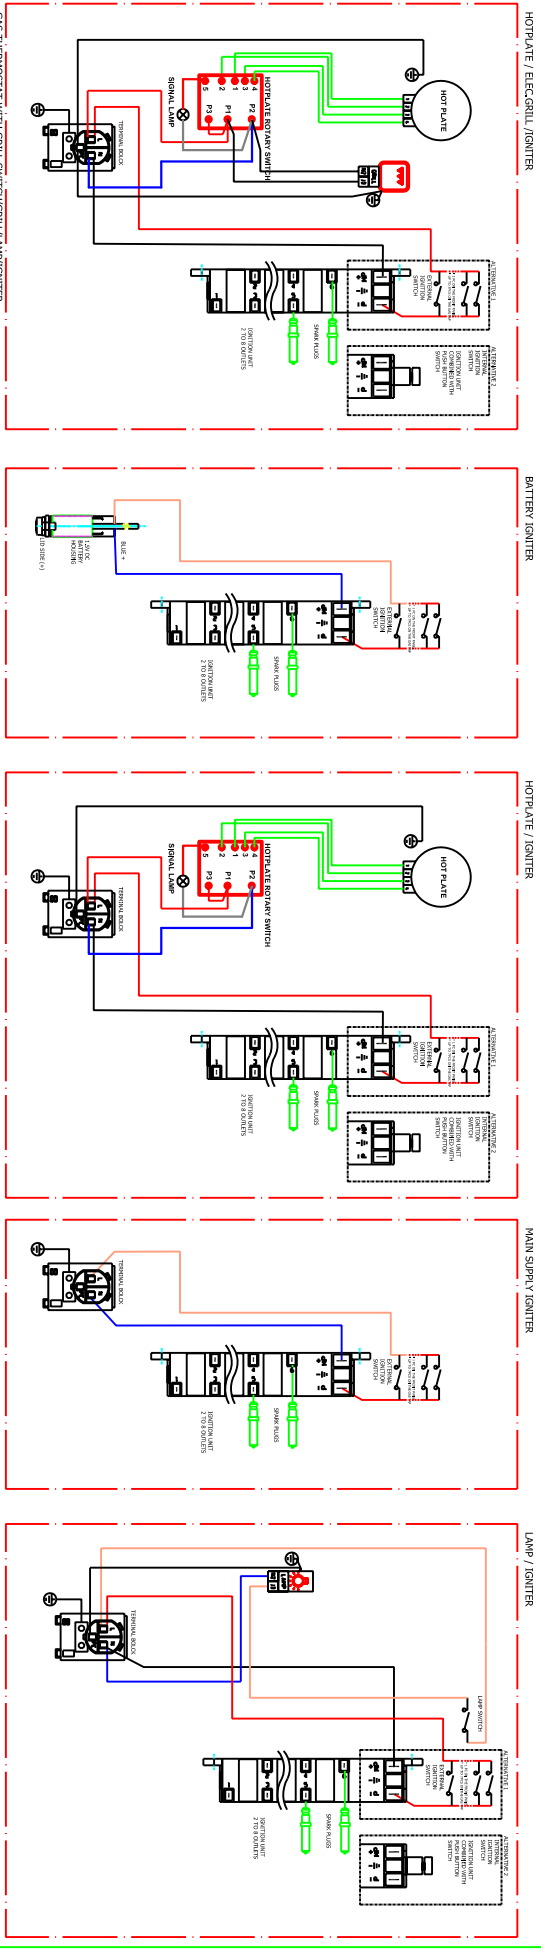

FRANCE	FRANCE	FRANCE	FRANCE	FRANCE	FRANCE	FRANCE	FRANCE	FRANCE	FRANCE
BF 5600 G	BF 5601 G	C 1530	C 1550	506 G	BFE 5628W	C 4503	C 4504	CV 5034	CV 5035

FREESTANDING	FREESTANDING	FREESTANDING	FREESTANDING	FREESTANDING	FREESTANDING	FREESTANDING	FREESTANDING	FREESTANDING	FREESTANDING
NEW FLATLINE	NEW FLATLINE	BSO	BSO	FLAT-OLD	BSY	BSO	BSO	BSO	BSO
WHITE	WHITE	WHITE	WHITE	WHITE	WHITE	WHITE	WHITE	WHITE	WHITE
50x60x85	50x60x85	85x50x60	85x50x60	85x50x60	85x50x60	85x50x60	85x50x60	85x50x60	85x50x60

4 GAS	4 GAS	4 GAS	4 GAS	4 GAS	4 ELECTRIC	4 ELECTRIC	4 ELECTRIC	4 CERAMIC	4 CERAMIC
2,0	2,0	2,0	2,0	2,0	180-2000R	o180/1,5	o180/1,5	o180/1,7	o180/1,7
2,0	2,0	2,0	2,0	2,0	145-1000	o145/1,0	o145/1,0	o145/1,2	o145/1,2
2,9	2,9	2,9	2,9	3,0	145-1000	o145/1,0	o145/1,0	o145/1,2	o145/1,2
1,0	1,0	1,0	1,0	1,0	180-1500	o180/1,5	o180/1,5	o180/1,7	o180/1,7
-	-	-	-	-	-	-	-	-	-
ENAMEL + aluminium	ENAMEL + aluminium	Al with enamel	Al with enamel	TURNED	-	-	-	-	-
ENAMELED-WITH 6 LEGS	ENAMELED-WITH 6 LEGS	-	-	ALUMINIUM	-	-	-	-	-
CNC	CNC	-	-	ENAMEL	-	-	-	-	-
NO	NO	-	-	NO	-	-	-	-	-
NO	NO	NO	NO	NO	-	-	-	-	-

GAS	ELECTRIC	GAS	GAS	GAS	ELECTRIC	ELECTRIC	ELECTRIC	ELECTRIC	ELECTRIC
YES. GAS GRILL	YES. GRILL	NO	NO	GAS	ELECTRIC	ELECTRIC	ELECTRIC	ELECTRIC	ELECTRIC
NO	NO	-	-	-	-	-	-	-	-
NO	NO	-	-	-	-	-	-	-	-
2 WAY VALVE	THERMOSTAT	1 WAY-GAS THERMOSTAT	FFD VALVE	2 WAY VALVE	THERMOSTAT	THERMOSTAT	THERMOSTAT	THERMOSTAT	THERMOSTAT
-	-	55,0	55,0	-	-	53,0	53,0	53,0	53,0

NO	PUSH BUTTON	-	-	PUSH BUTTON	-	-	-	-	-
NO	YES	NO	NO	YES	-	-	-	-	-
NO	NO	NO	NO	NO	-	-	-	-	-
NO	NO	NO	NO	YES	YES	YES	YES	YES	YES
NO	RINGER TIMER	-	-	NO	NO	NO	NO	NO	NO
METAL-PAINTED	METAL-PAINTED	METAL-PAINTED	METAL-PAINTED	METAL-PAINTED	METAL	METAL	METAL-PAINTED	NO	NO
YES	YES	YES	YES	YES	YES	YES	YES	YES	YES
NO	NO	NO	NO	NO	NO	NO	NO	NO	NO
NO	NO	-	-	NO	-	-	-	-	-
NO	NO	-	-	NO	-	-	-	-	-
NO	NO	-	-	NO	NO	-	-	-	-
YES	YES	YES	YES	YES	YES	YES	YES	YES	YES

FULL METAL FRAME+GLASS	FULL METAL FRAME+GLASS	-	-	GLASS	-	-	-	-	-
NO	NO	-	-	REMOVABLE WITHOUT SEAL	-	-	-	-	-
METAL+GLASS(GLUED)	METAL+GLASS(GLUED)	-	-	-	-	-	-	-	-

FIXED	FIXED	DROP DOWN-SML	DROP DOWN-SML	FIXED	DROP DOWN-SML	DROP DOWN-CRY	DROP DOWN-SMILE	DROP DOWN-CRY	DROP DOWN-SMILE

YES	NO	YES	YES	YES	YES	YES	YES	NO	NO
NO	YES	NO	NO	NO	NO	NO	NO	NO	NO
NO	NO	NO	NO	NO	NO	NO	NO	YES	YES
NO	NO	-	-	NO	-	-	-	-	-
NO	NO	NO	NO	NO	NO	NO	NO	YES	YES
NO	NO	-	-	NO	-	-	-	-	-

1	1	1	1	1	1	1	1	1	1
-	-	-	-	-	-	-	-	-	-
-	-	-	-	-	-	-	-	-	-
1	1	1	1	1	1	1	1	1	1
-	-	-	-	-	-	-	-	-	-
1	1	-	-	1	1	1	1	1	1

DFE 15-WITH GREY INDICATOR	DFE 15-WITH GREY INDICATOR	DFE 5-TWO PARTS	DFE 5-TWO PARTS	DFE 5	DFE 15	DFE 5	DFE 5	DFE 5	DFE 5
TF 26-METAL	TF 26-METAL	TF 16	TF 16	TF 21	TF 18	TF 16	TF 16	TF 16	TF 16
FULL METAL FRAME+GLASS GREY	FULL METAL FRAME+GLASS GREY	CF 41	CF 41	CF 43-WHITE GREY	CF 27	CF 41	CF 41	CF 41	CF 41
GREY	GREY	GREY	GREY	GREY	GREY	GREY	GREY	GREY	GREY

NATURAL G20-20 MBAR	NATURAL G20-20 MBAR	Natural G20-20 mbar	Natural G20-20 mbar	Natural G20-20 mbar	-	-	-	-	-
NO	WITHOUT PLUG	WITH EURO PLUG	WITH EURO PLUG	WITH EURO PLUG	NO	NO	NO	NO	NO
230 / 50	230 / 50	230/50	230/50	230/50	230/50	230/50	230/50	230/50	230/50

-	-	96x56x70	96x56x70	-	96x56x70	96x56x70	96x56x70	96x56x70	96x56x70
-	-	48,5/41,5	47/40,5	-	171/136/64	50,5/43,5	50,5/43,5	47,0/40,0	47,0/40,0
-	-	136/64	136/64	-	136/64	136/64	136/64	136/64	136/64
-	-	6624873000	6624873000	-	7710887300	6666473000	6666473000	6670373000	6670373000
-	-	345 155 091 4885	345 155 100 66 19	3537 5601 2710 8	8690882710801	345 155 091 4960	345 155 108 1630	345 155 091 5035	345 155 108 1692

IN FRENCH STANDARD	IN FRENCH STANDARD	IN FRENCH	IN FRENCH	IN FRENCH	IN FRENCH	IN FRENCH	IN FRENCH	IN FRENCH	IN FRENCH

-	STANDARD	-	-	-	-	-	-	-	-

LPG KIT	LPG KIT	LPG KIT	LPG KIT	LPG KIT	-	-	-	NO	NO