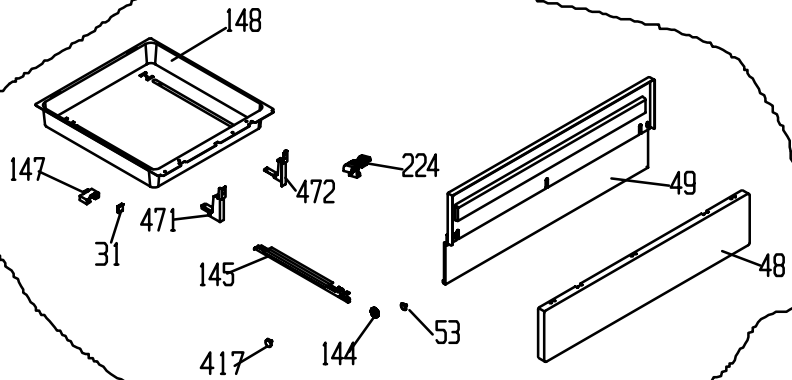

681

49

33

417

48

P702-6.4 / P703-6.5

P701-6.2 / P701-6.3
P702-6.1 / P702-6.2 / P702-6.3 / P702-6.4
P703-6.1 / P703-6.2 / P703-6.3/P703-6.4 / P703-6.5

TARİH
REV.

29.04.2005
2