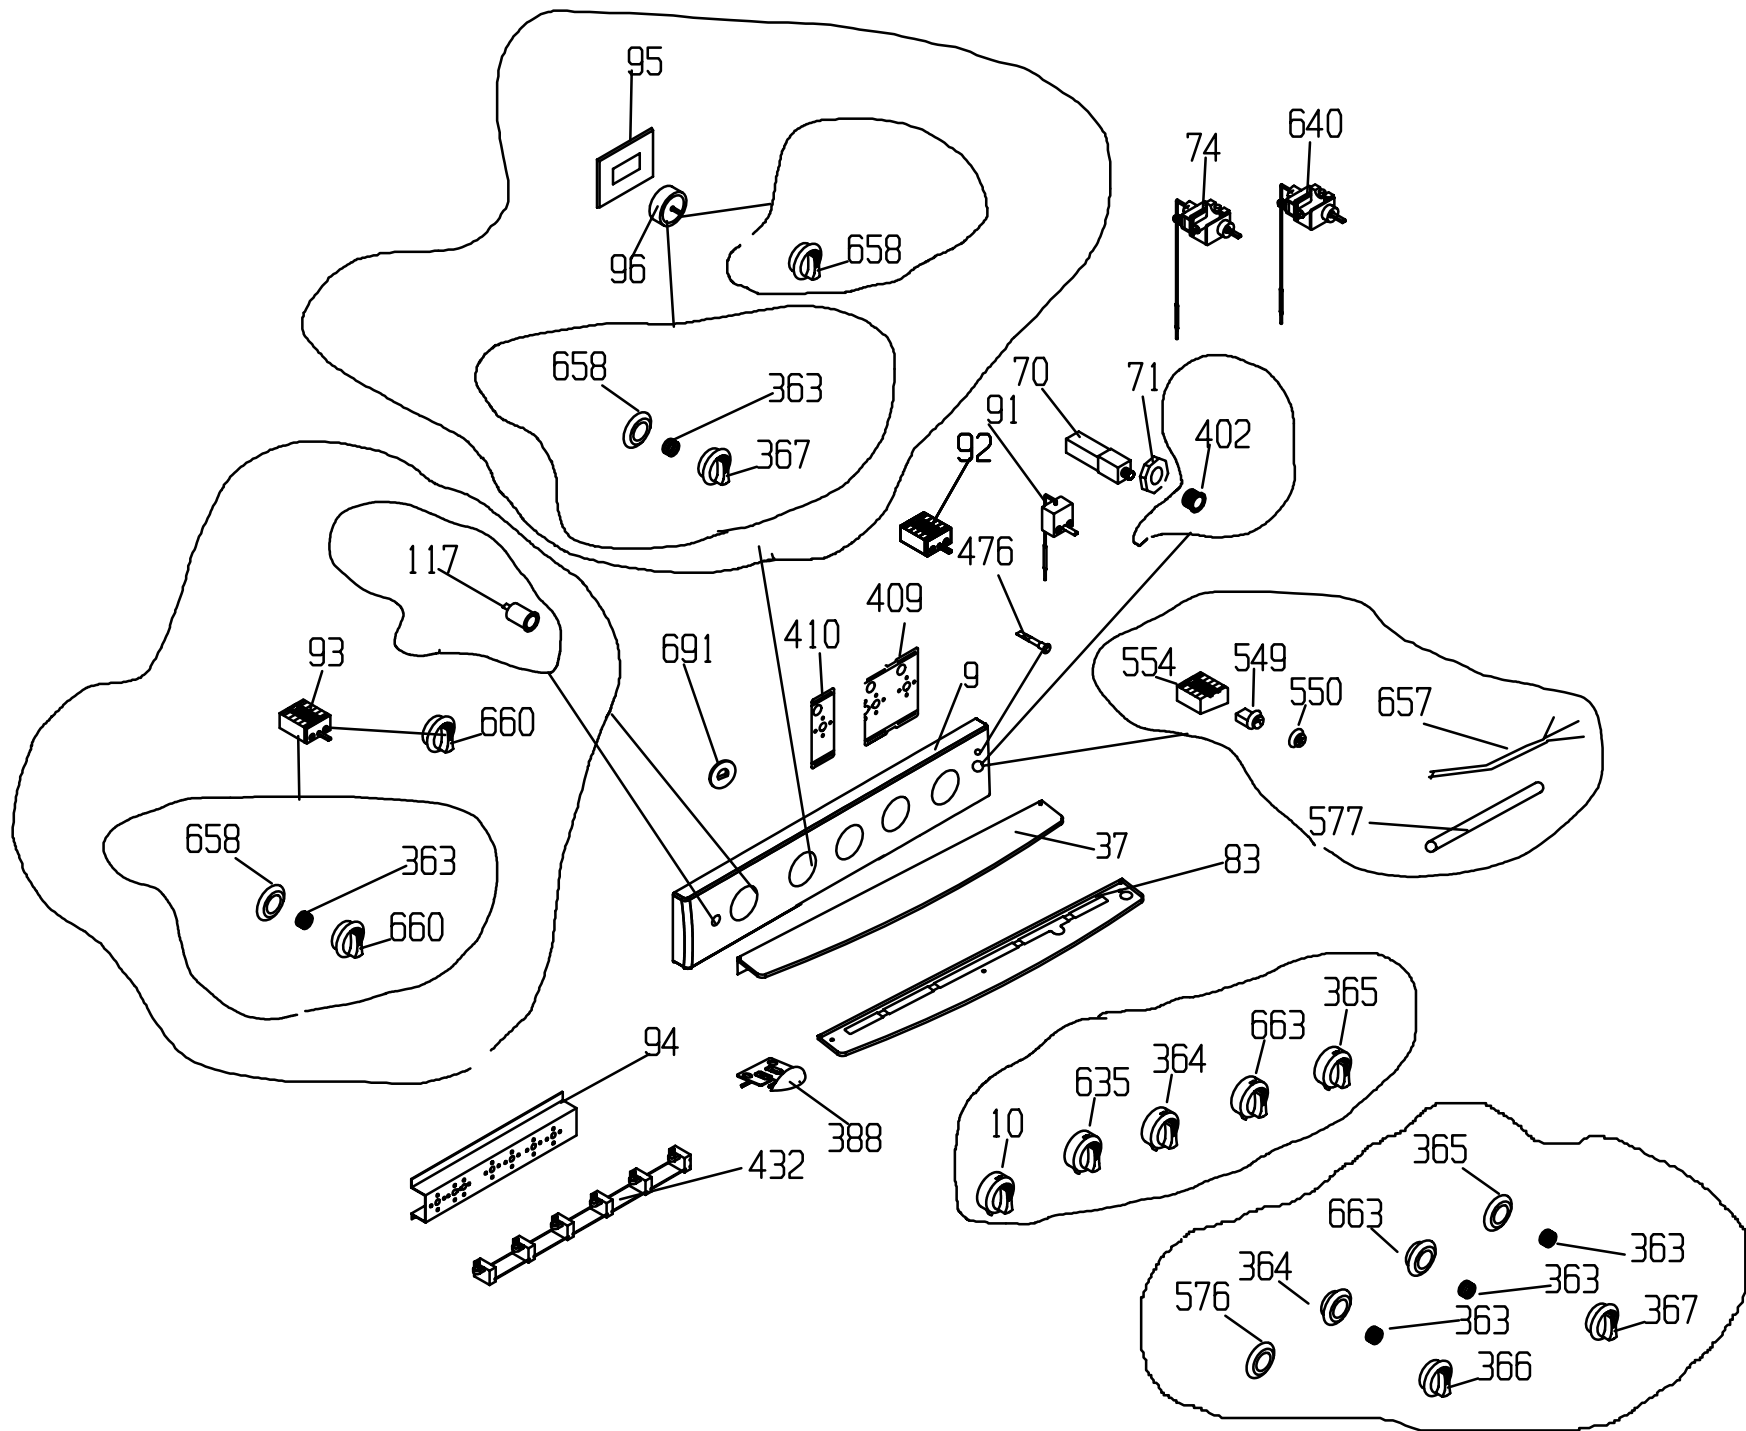

P701-7.1 / P702-7.1 / P703-7-1	
TARIH	23.08.2005
REV.	2