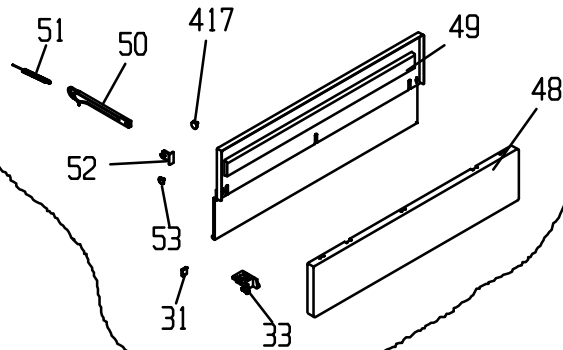

P701-6.2 / P702-6.2 / P703-6.2

P703-6.4

P702-6.1 / P703-6.1