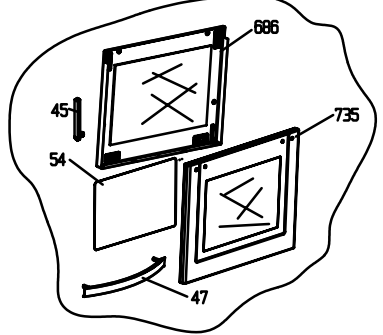

P701-4.4 / P702-4.4 / P703-4.4 / P720-4.4