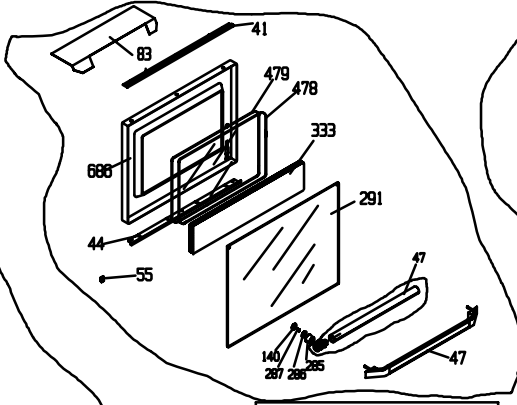

P701-4.1 / P702-4.1 / P703-4.1 / P720-4.1

P701-4.2 / P702-4.2 / P703-4.2 / P720-4.2