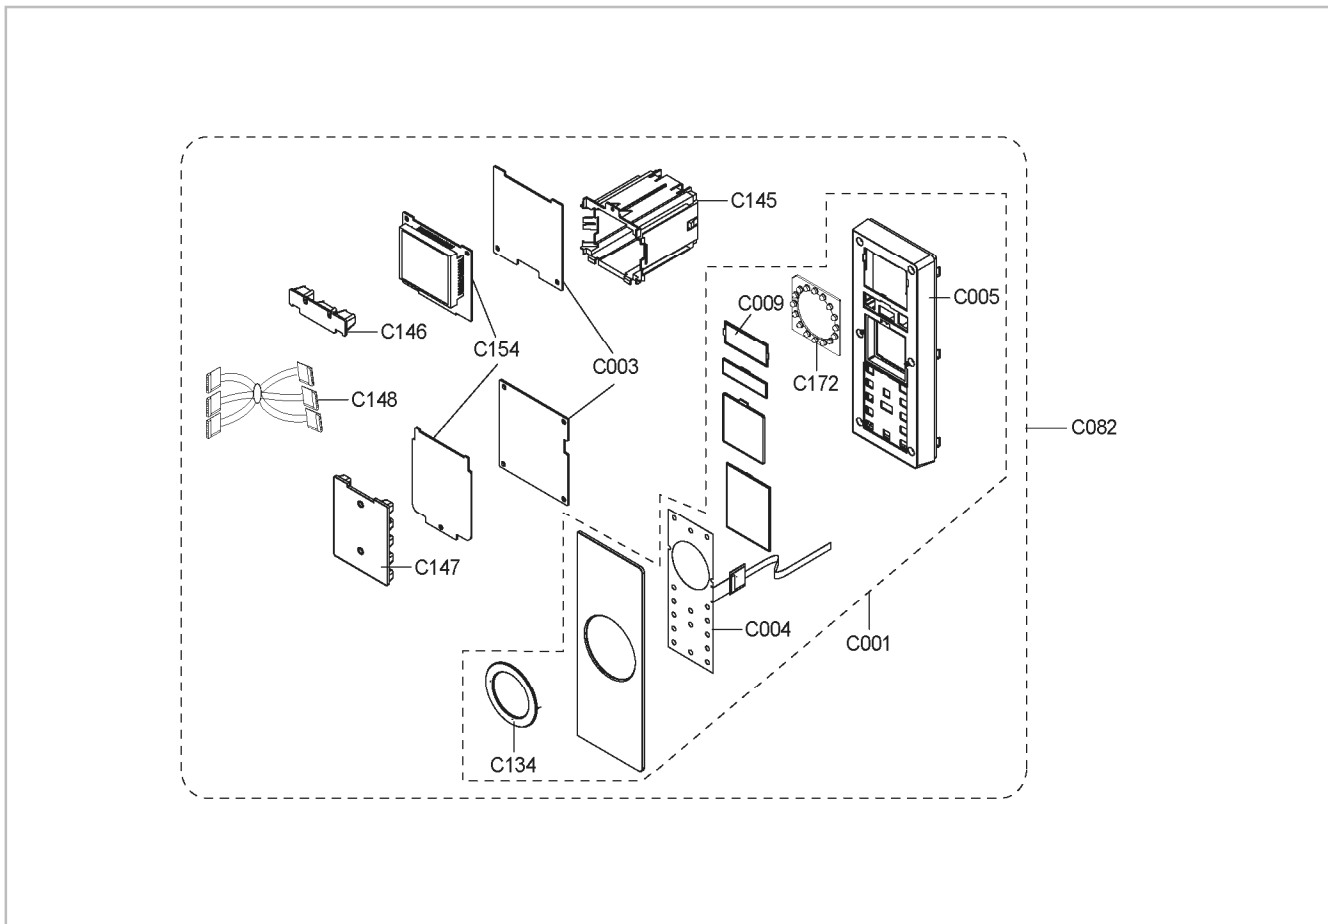

5. Exploded Views and Parts List

5-4 Control Parts List

(S.N.A : SERVICE NOT AVAILABLE)

Level	No.	Code No.	Description	Specification	Q'ty	SA/SNA	Remark
1-1	C082	DE94-01277E	ASSY CONTROL-BOX	230V50HZ,BCE1196T-B,BLA	1	SA	-
1-2	C001	DE94-01284J	ASSY CONTROL-PANEL	-,BCE1196T-B,BLACK,1.	1	SA	-
1-3	C004	DE34-00271A	SWITCH MEMBRANE	BCE1196T-B,-,-,PET,-,-,-	1	SNA	-
1-3	C005	DE64-01350A	CONTROL-PANEL	SCOUT,PC(LEXAN 141R),-,-,-	1	SNA	-
1-3	C009	DE64-01764A	WINDOW-DISPLAY	BCE1196-B/XEF,SAN(CR5381)	1	SNA	-
1-3	C172	DE96-00450A	ASSY-IR(L)	BCE1197,INFRARED LIGHT	1	SA	WIN+CON
1-3	C134	DG64-00130A	DECORATION-WINDOW	HSB-B425DB,AL,-,T0.8,-	1	SNA	-
1-2	C145	DE96-00449C	ASSY-SCANNER	HS-B327AB,-	1	SA	-
1-2	C148	DE96-00677A	ASSY W/HARNESS-D	BCE1196T,230V50HZ	1	SA	-
1-2	C146	DE97-00558A	ASSY-COVER BACK(L/U)	BCE1197,PP(TB53),WH	1	SA	-
1-2	C147	DE97-00559A	ASSY-COVER BACK(L/L)	BCE1197,PP(TB53),WH	1	SA	-
1-2	C003	RCS-SMART3-00	ASSY PCB PARTS	BCE1196T/XEF , 230V50HZ	1	SA	-
1-2	C154	DE96-00681A	ASSY-DISPLAY	DAM-SMART3-00_AMBER,BC1196T	1	SNA	-