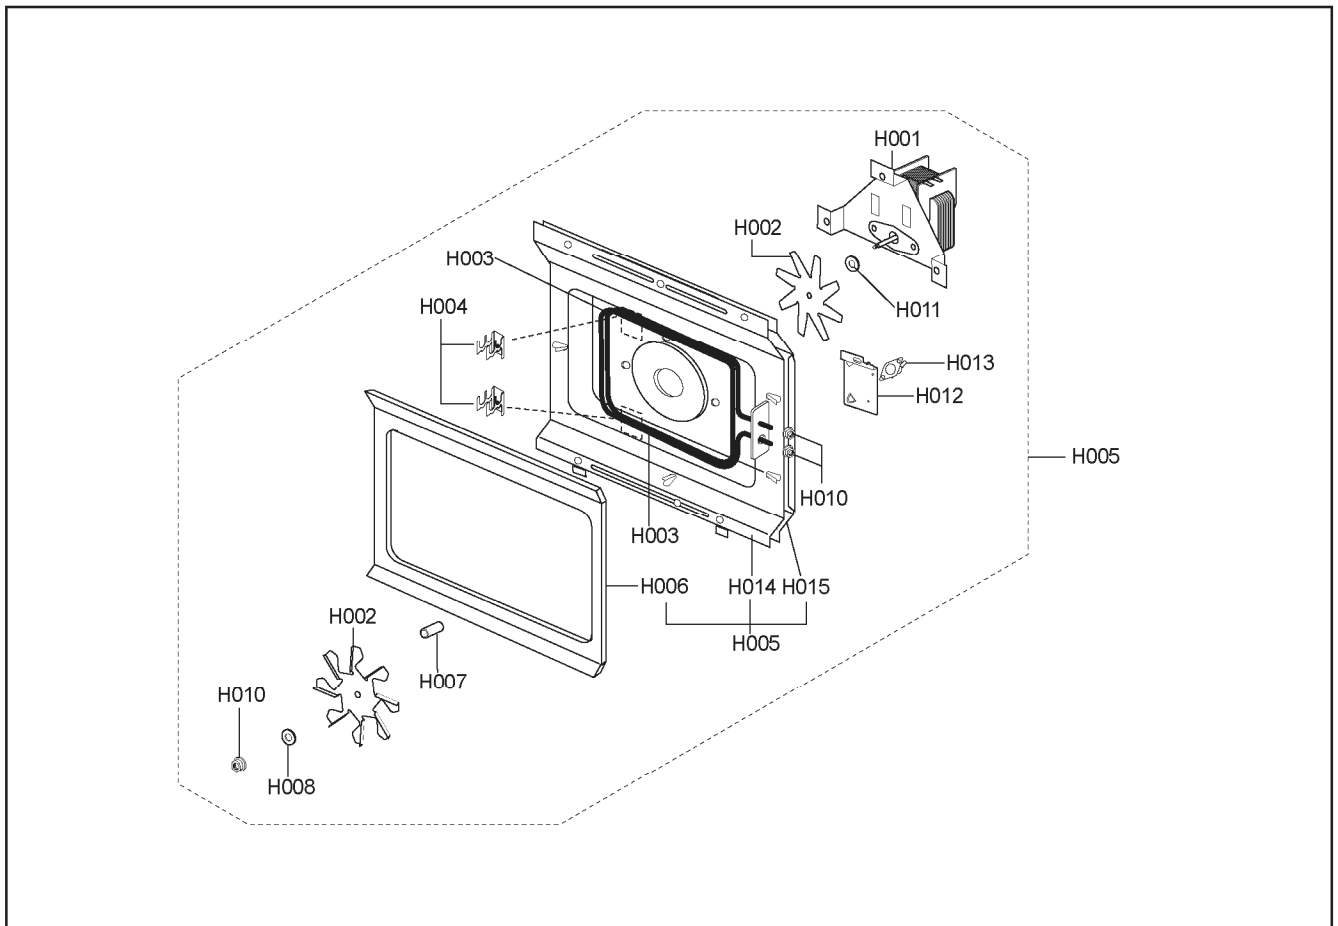

5. Exploded Views and Parts List

5-5 Casing Parts List

(S.N.A : SERVICE NOT AVAILABLE)

Level	No.	Code No.	Description	Specification	Q'ty	SA/SNA	Remark
1-1	H005	DE97-00393A	ASSY-COVER CASING	C110,1.1CU.FT,AQUA CON	1	SA	-
1-2	H001	DE31-10171A	MOTOR CONVECTION	SMC-105EA,230V/50HZ,280	1	SA	-
1-2	H002	DE31-90019A	BLADE-FAN	SECC,T0.6,-,-,-,-,-	1	SA	-
1-2	H002	DE31-90020A	BLADE-FAN	ALSTAR,T0.6,W250,L250,-,-,-	1	SNA	-
1-2	H003	DE47-70077A	HEATER-CONVECTION	SHC-118E1,-,-,1680W,-,	1	SA	-
1-2	H010	DE60-30016B	NUT-FLANGE	M4,MSWR10,FEFN,-,-,-,-,-	2	SA	HEATER,MOTOR-CONV
1-2	H011	DE60-40014B	WASHER-C MOTOR	M16,T1.0,SECC,ZNC3,-,-,-,	1	SA	-
1-2	H008	DE60-40026B	WASHER-PLAIN	ID5.5,OD12,T1.0,SBC1,ZNC3,-	1	SA	-
1-2	H004	DE61-50484A	BRACKET-HEATER	-,STS430,T0.8,W27.2,L26,C	1	SA	-
1-2	H007	DE72-30016B	BUSH-MOTOR	-,MSWR3,L15.7,D5.6,CE115K,-,-	1	SA	-
1-2	H005	DE97-00492A	ASSY-COVER CASING	1.1 CONVECTION,AQUA/TS	1	SA	-
1-3	H006	DE62-00029A	ADIABATIC-CASING	C115,FINE GLASS WOOL,T0	1	SNA	-
1-3	H014	DE61-00441A	BRACKET-CASING	C115,ALSTSR,T0.5,1.1 CONV	1	SNA	-
1-3	H015	DE63-00147A	COVER-CASING	C115,SECC,T0.5,-,-,-,-,-,1.	1	SNA	-
1-2	H012	DE61-50490A	BRACKET-TCO	-,SECC1,T0.6,34,58,-,-	1	SA	-
1-2	H013	DE47-20009A	THERMOSTAT	PW2N-520PB,160/60,250V/7.5A,H	1	SA	-