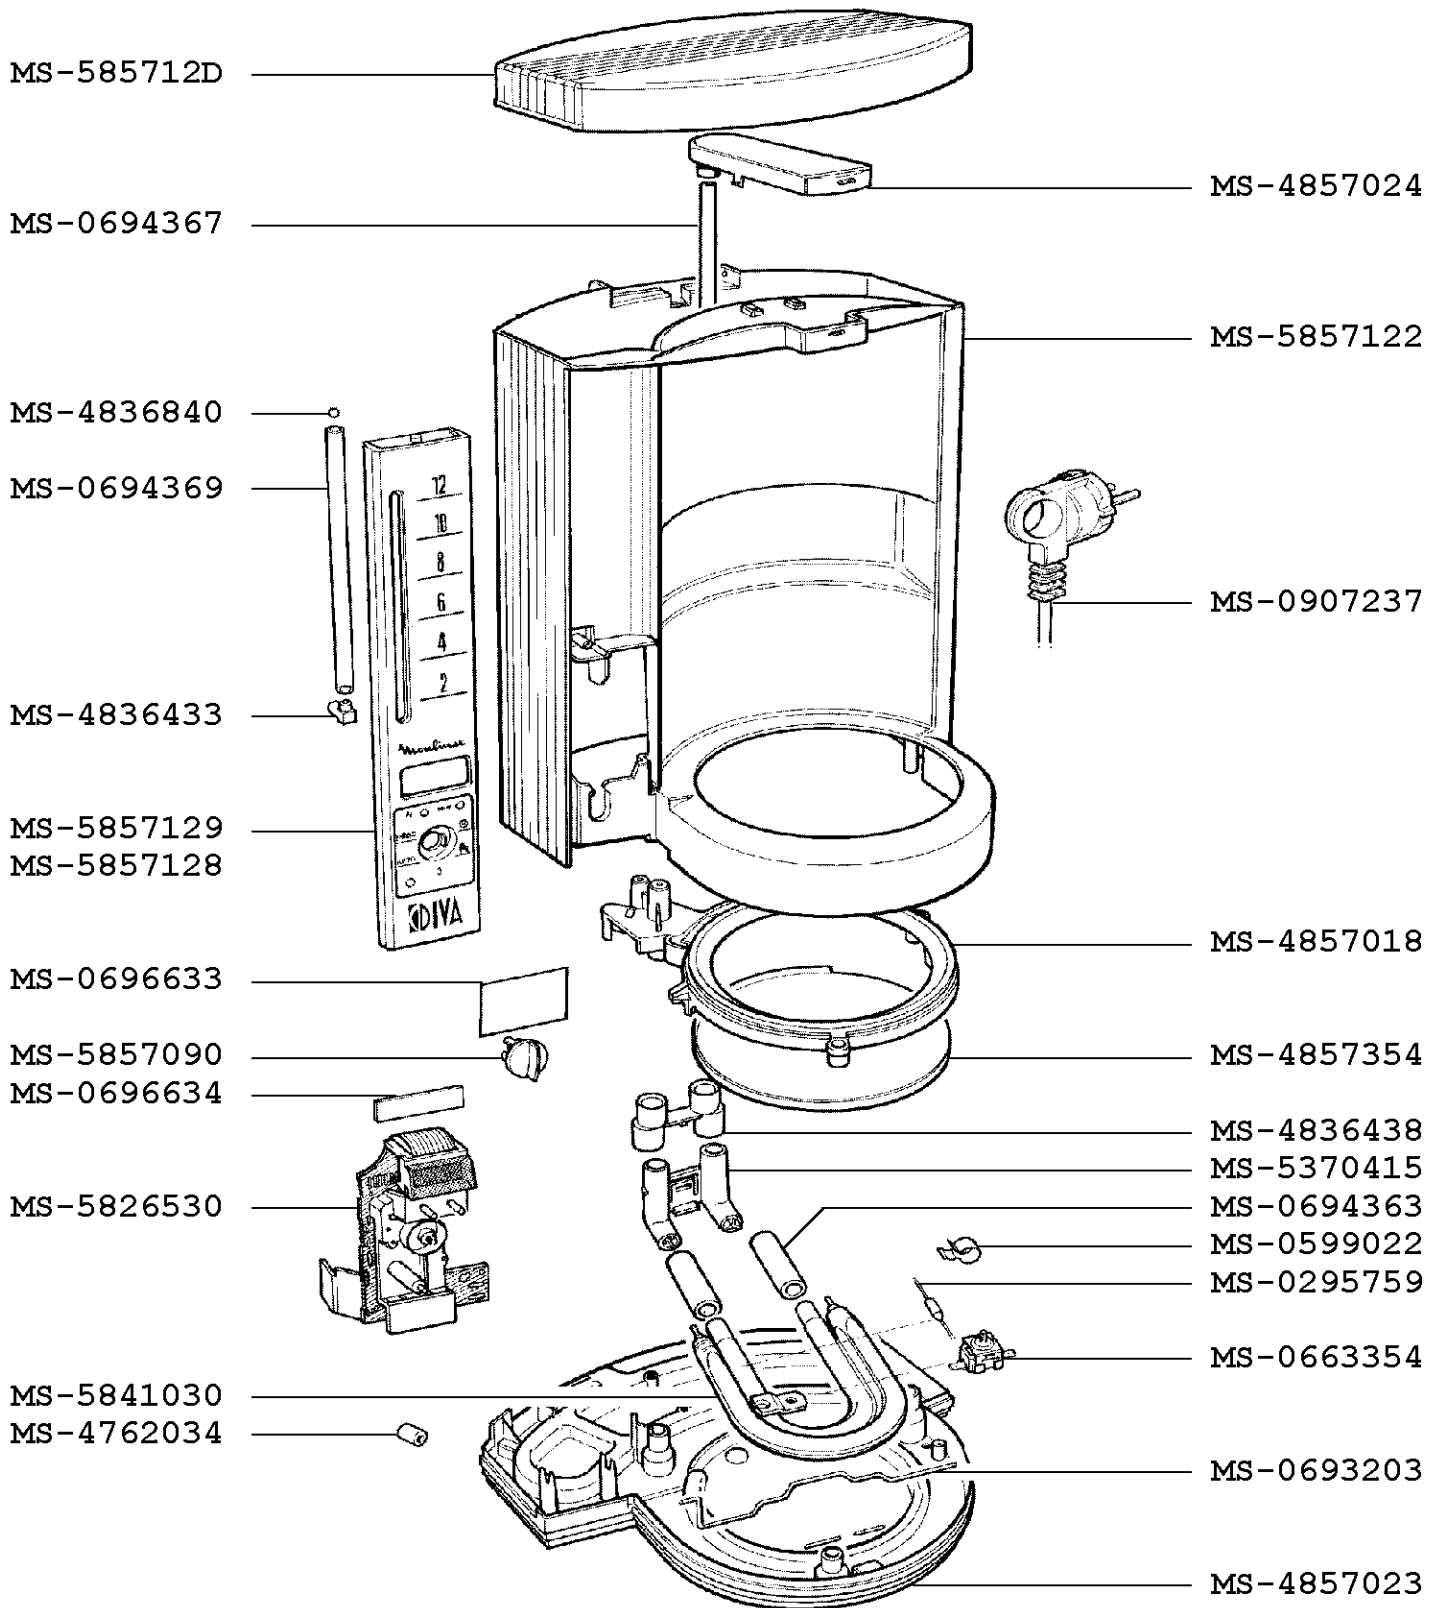

Moulinex

CAFETIERE DIVA ELECTRONIC

AB7621(0)

CREATION
EDITION

01/12/2003

PAGE
1/2

PAYS
AT

FAMILLE
II

Moulinex

CAFETIERE DIVA ELECTRONIC

AB7621(0)

CREATION
EDITION

01/12/2003

PAGE
2/2

PAYS
AT

FAMILLE
II