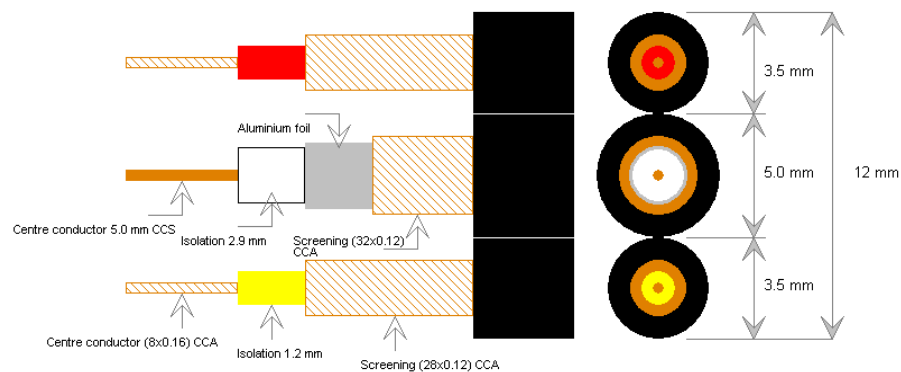

Datasheet

Article No. **02-4200 / 02-4210**

Description: SPECIAL LINK VIDEO CAMERA GOLD

Plugs:

RCA Male Red, White, Yellow
3.5 male tristereo

gold plated
gold plated

Connections:

Cable Specification:

2-4200

Length : 1.50 meter

2-4210

Length : 5.00 meter

Audio cores : (8x0.16)+(28x0.12)CCA x 2

Video Core : 3C2V Coaxial (0.5)CCS +(32x0.12)CCA

Packing:

Polybag : 1 pcs with reference label

bending : round 10 cm