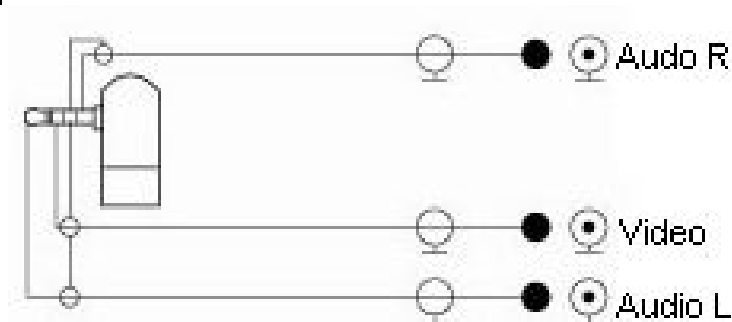

Datasheet

Article No. **02-4200 / 02-4210**

Description: SPECIAL LINK VIDEO CAMERA GOLD

Plugs:

RCA Male Red, White, Yellow
3.5 male tristereo

gold plated
gold plated

Connections:

Cable Specification:

2-4200

Length : 1.50 meter

2-4210

Length : 5.00 meter

Audio cores : (8x0.16)+(28x0.12)CCA x 2

Video Core : 3C2V Coaxial (0.5)CCS +(32x0.12)CCA

Packing:

Polybag : 1 pcs with reference label

bending : round 10 cm