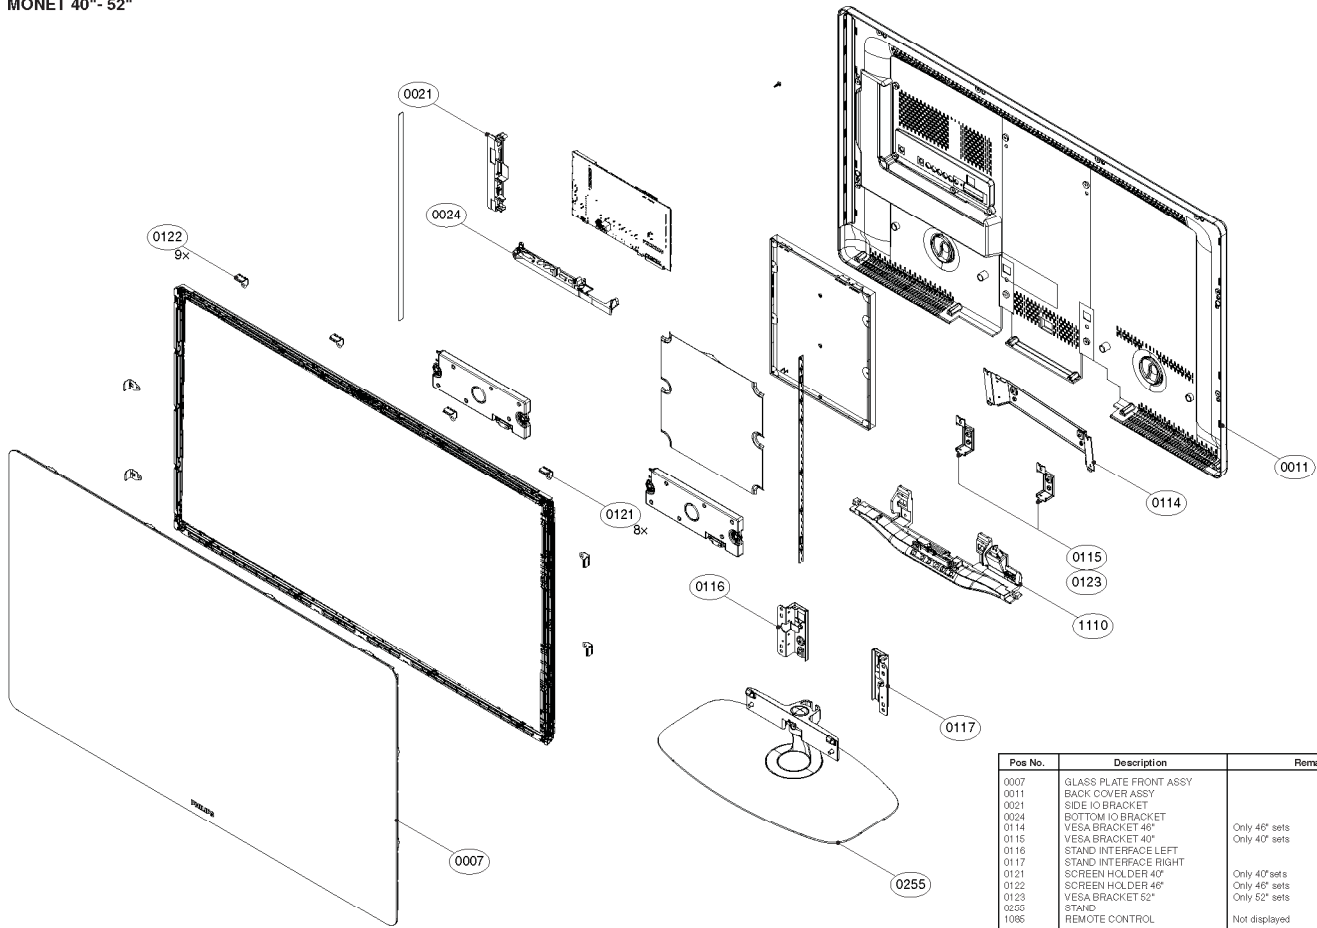

11-4 Monct-8605 40" - 52"

MONET 40"- 52"

Pos No.	Description	Remarks
0007	GLASS PLATE FRONT ASSY	
0011	BACK COVER ASSY	
0021	SIDE IO BRACKET	
0024	BOTTOM IO BRACKET	
0114	VESA BRACKET 46"	Only 46" sets
0115	VESA BRACKET 40"	Only 40" sets
0116	STAND INTERFACE LEFT	
0117	STAND INTERFACE RIGHT	
0121	SCREEN HOLDER 40"	Only 40" sets
0122	SCREEN HOLDER 46"	Only 46" sets
0123	VESA BRACKET 52"	Only 52" sets
0250	STAND	
1085	REMOTE CONTROL	Not displayed