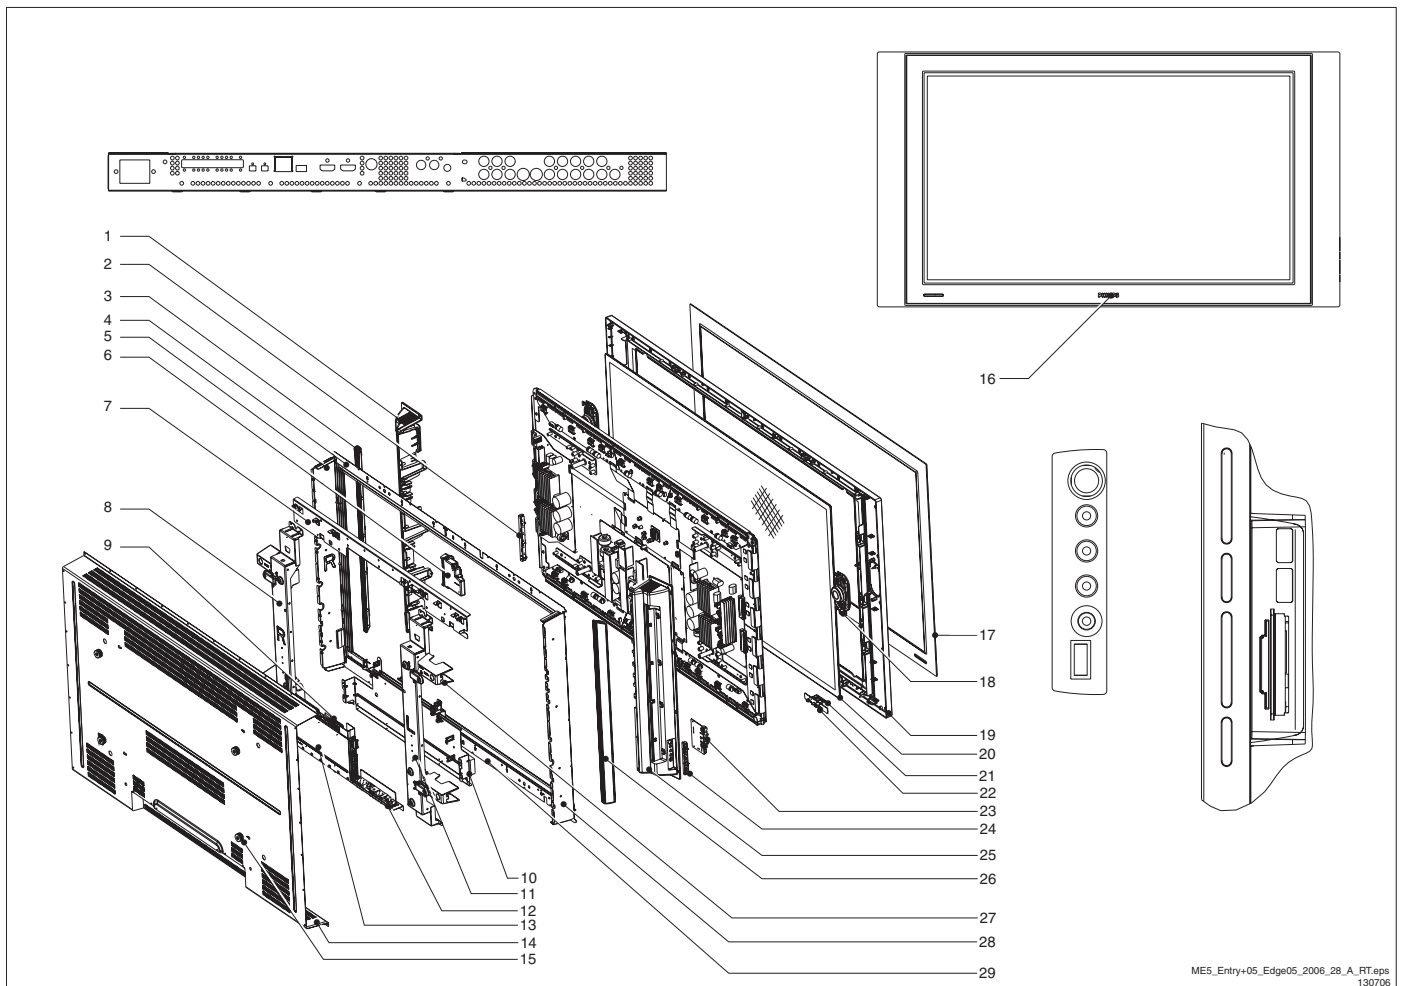

Service
Service
Service

32PF9630A/37	42PF7420/98
42PF5320/79	42PF7520D/79
42PF5620/10	42PF7520Z/93
42PF7320/93	42PF9630A/96
42PF7320Z/93	50PF7220A/37
42PF7420/10	50PF7320/10
42PF7420/79	50PF7320/93
42PF7420/93	50PF9630A/96

Styling Sheet

ME5_Entry+05_Edge05_2006_28_A_RT.eps
130706