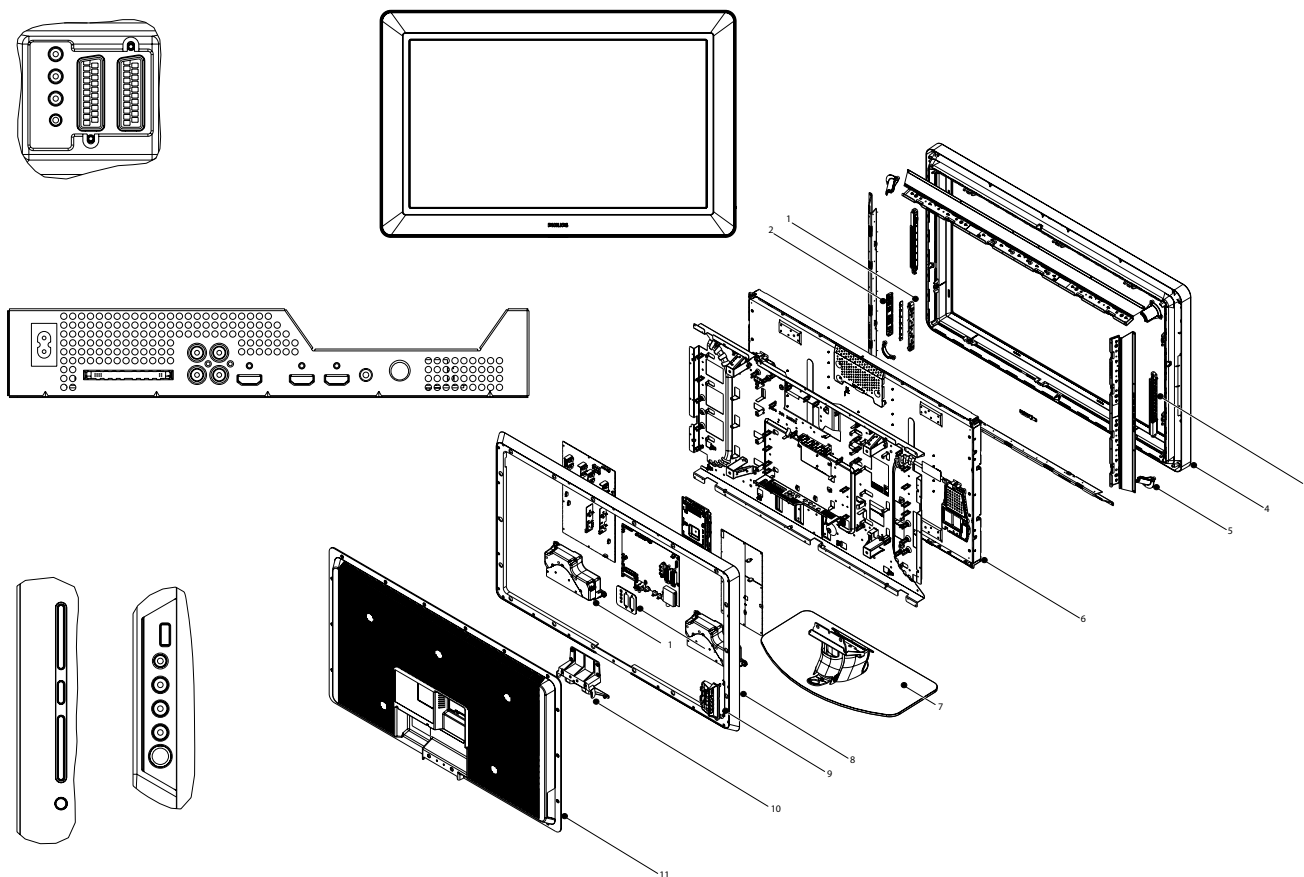

42PFL9900/98
42PFL9900D/10
42PFL9900D/79

Service
Service
Service

Styling Sheet

28 September 2007

Aurea_2007_34_A_FV.fm

© Copyright 2006 Philips Consumer Electronics B.V. Eindhoven, The Netherlands.

All rights reserved. No part of this publication may be reproduced, stored in a retrieval system or transmitted, in any form or by any means, electronic, mechanical, photocopying, or otherwise without the prior permission of Philips.

Safety regulations require that the set is restored to its original condition and that parts which are identical with those specified are used.

PHILIPS