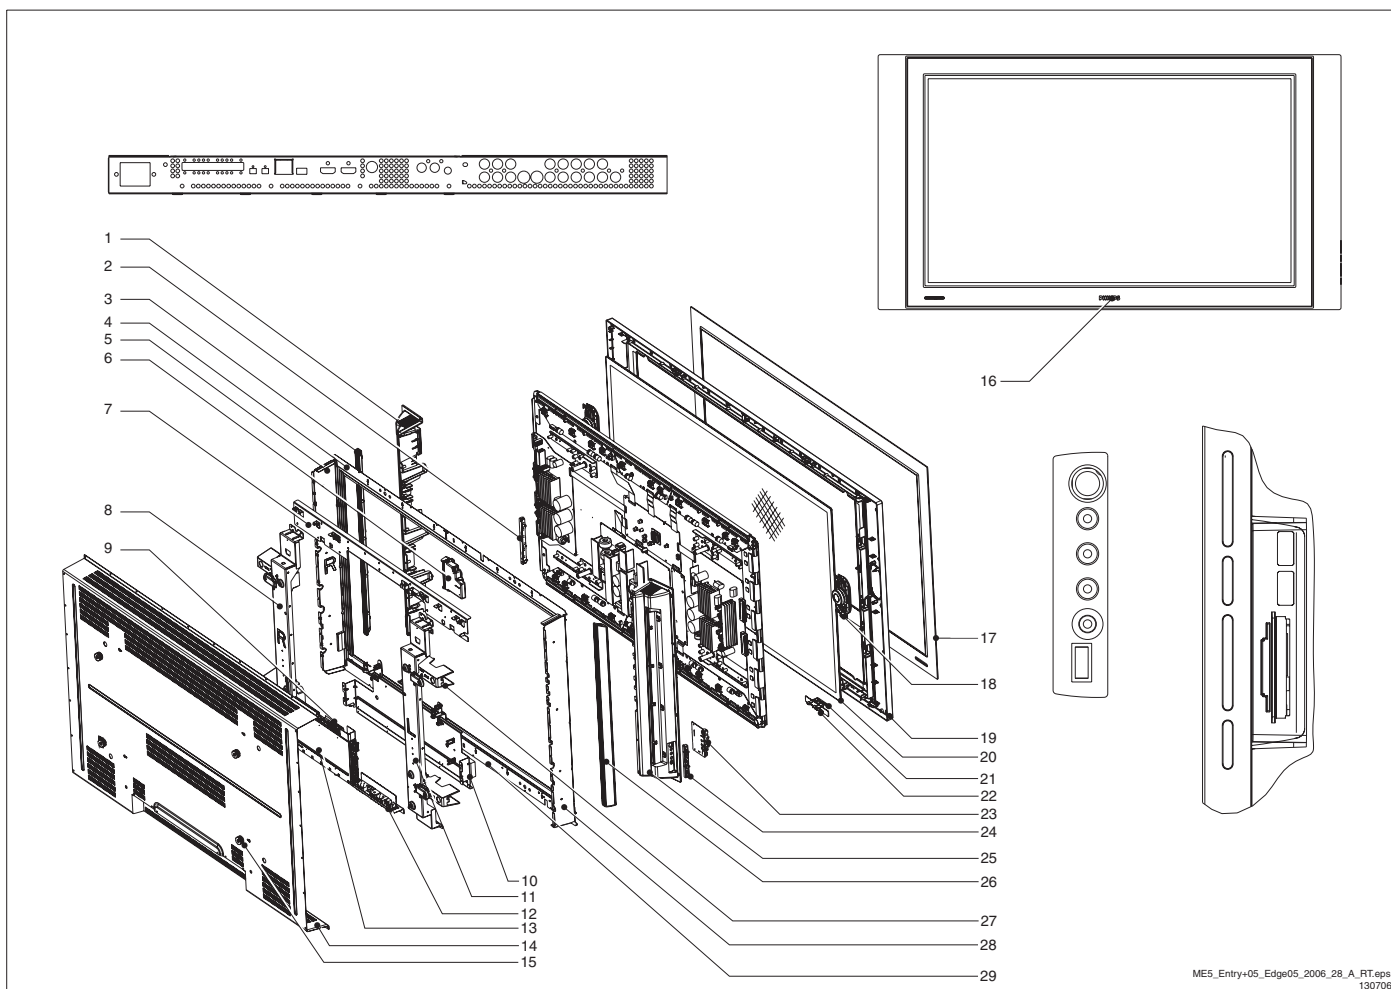

Service
Service
Service

32HF7443/93	42PF5331/10
32HF7443/97	42PF5331/12
32HF7444/10	42PF5421/10
32HF7473/10	42PF7320/28
32HF7543/37	42PF7621D/10
32HF7874/10	42PF9431D/37
32PF4320/10	42PF9730A/96
32PF5321D/37	50MF231D/37
37HF7543/37	50PF9431D/37
37PF9431D/37	42PF7220A/37
42HF7443/10	

Styling Sheet