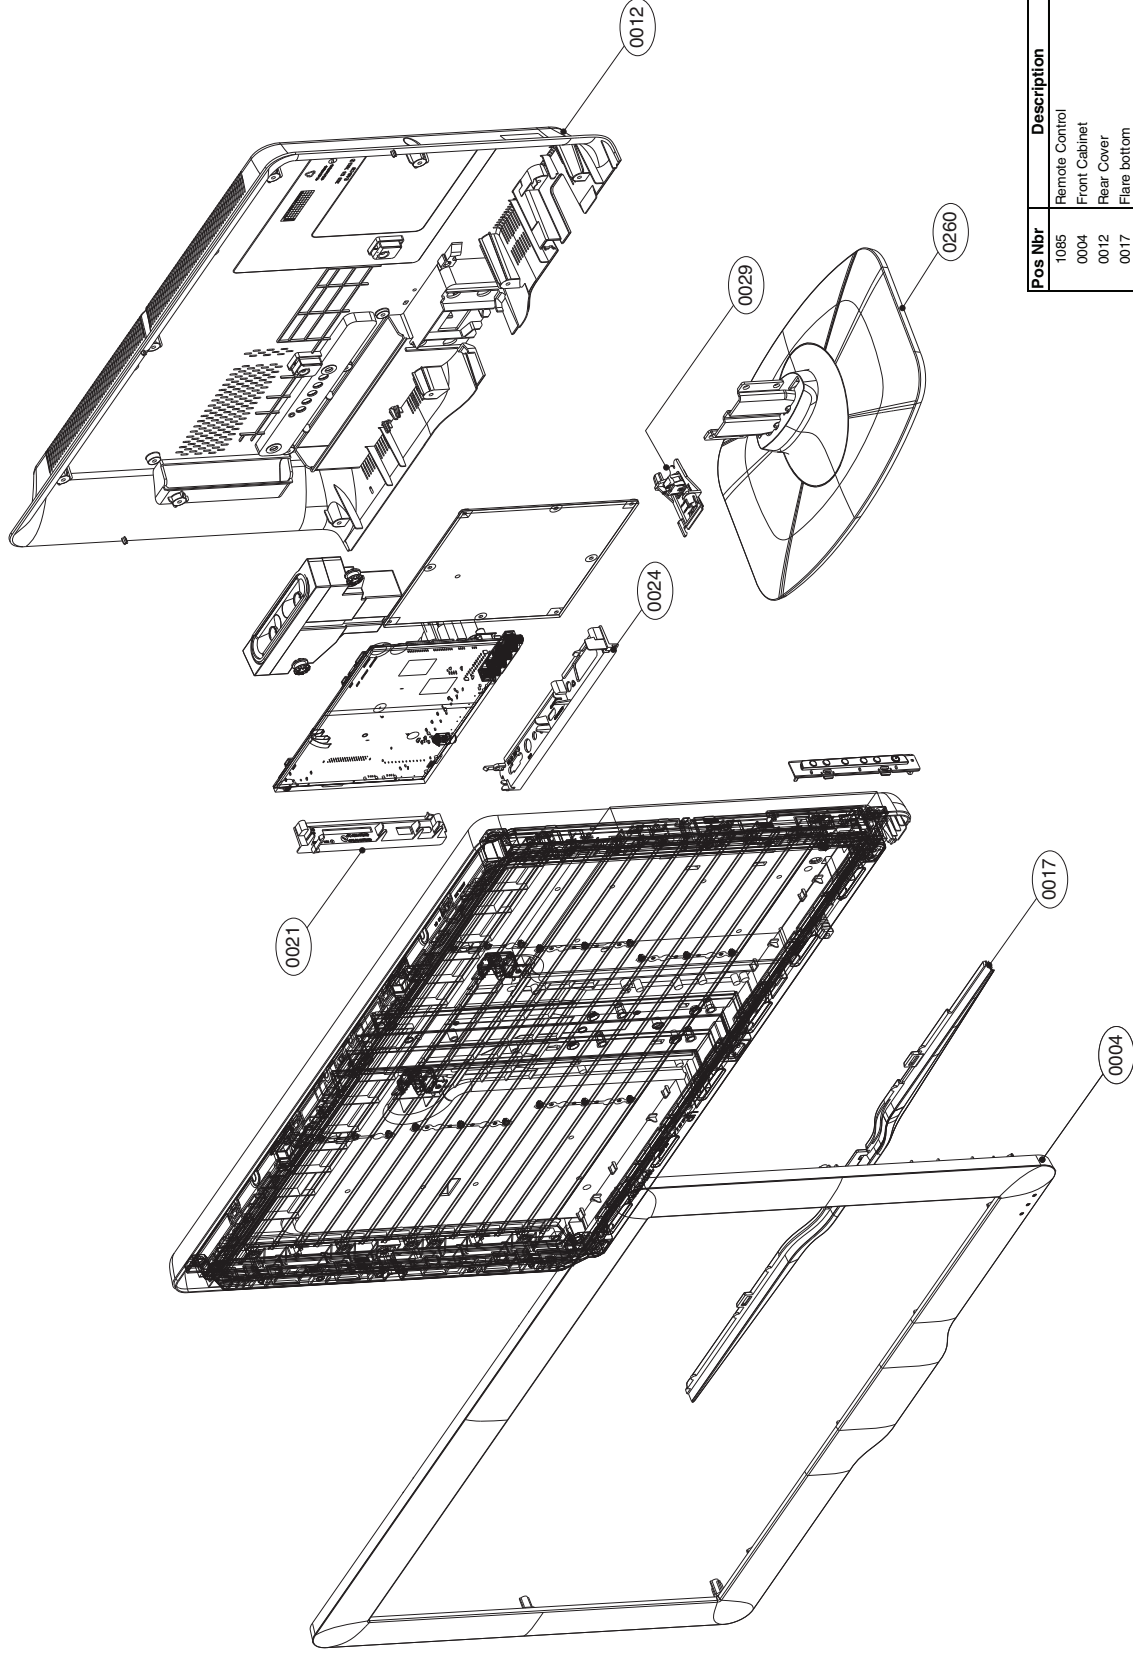

11. Styling Sheets

11-1 Rembrandt 32"

REMBRANDT 32"

Pos Nbr	Description	Remarks
1085	Remote Control	Not displayed
0004	Front Cabinet	
0012	Rear Cover	
0017	Flare bottom	
0021	I/O bracket side	
0024	I/O bracket bottom	
0029	Switch bracket	
0260	Stand	

11-2 Rembrandt 37" & 42"

REMBRANDT 37" & 42"

Pos Nbr	Description	Remarks
1085	Remote Control	Not displayed
0004	Front Cabinet	
0012	Rear Cover	
0017	Flare bottom	
0021	I/O bracket side	
0024	I/O bracket bottom	
0029	Switch bracket	
0260	Stand	

11-3 Van Gogh 32" - 52"

VAN GOGH 32" - 52"

Pos Nbr	Description	Remarks
0004	Front Cabinet	
0260	Stand	
0018	Flare Van Gogh	
0029	Switch bracket	
0012	Rear Cover	
0026	Mounting bracket x 4	Only for screen size 40"
0018	Leading edge cover	
0021	I/O bracket side	
0024	I/O bracket bottom	
0154	Speaker bracket	Not displayed only for screen size 46" & 52"
1085	Remote Control	Not displayed

11-4 Matisse 32" - 46"

MATISSE 32" - 46"

Pos Nbr	Description	Remarks
0260	Stand	
0004	Front Cabinet	
1004	Display panel	
0029	Switch bracket	
0010	Rear Cover (with left & right diffuser)	
0018	Leading edge cover	
0021	I/O bracket side	
0024	I/O bracket bottom	
0189	Front Cabinet Locking Bracket 40"	Not displayed
0162	Mid High Speaker Interface bracket 32"	Not displayed
1085	Remote Control	Not displayed