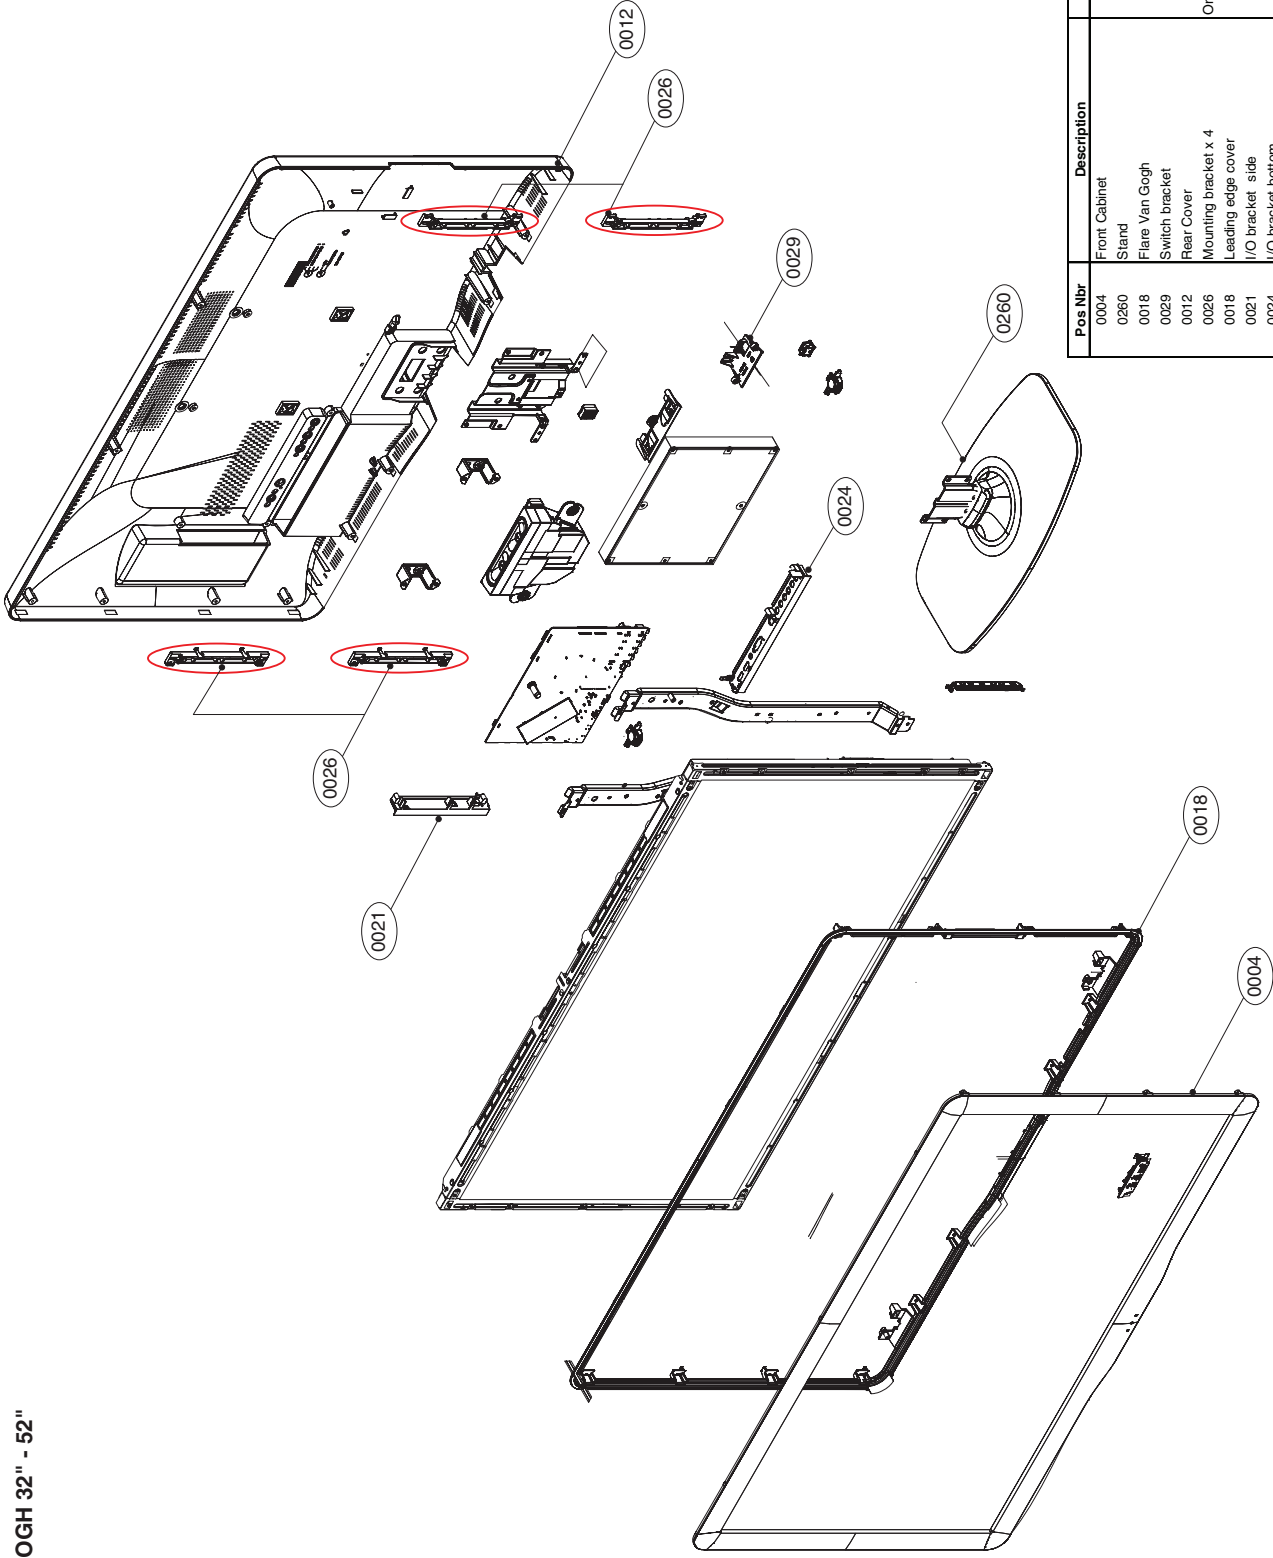

11. Styling Sheets

11-1 Rembrandt 32"

REMBRANDT 32"

Pos Nbr	Description	Remarks
1085	Remote Control	Not displayed
0004	Front Cabinet	
0012	Rear Cover	
0017	Flare bottom	
0021	I/O bracket side	
0024	I/O bracket bottom	
0029	Switch bracket	
0260	Stand	

11-2 Rembrandt 37" & 42"

REMBRANDT 37" & 42"

Pos Nbr	Description	Remarks
1085	Remote Control	Not displayed
0004	Front Cabinet	
0012	Rear Cover	
0017	Flare bottom	
0021	I/O bracket side	
0024	I/O bracket bottom	
0029	Switch bracket	
0260	Stand	

11-3 Van Gogh 32" - 52"

VAN GOGH 32" - 52"

Pos Nbr	Description	Remarks
0004	Front Cabinet	
0260	Stand	
0018	Flare Van Gogh	
0029	Switch bracket	
0012	Rear Cover	
0026	Mounting bracket x 4	Only for screen size 40"
0018	Leading edge cover	
0021	I/O bracket side	
0024	I/O bracket bottom	
0154	Speaker bracket	Not displayed only for screen size 46" & 52"
1085	Remote Control	Not displayed

11-4 Matisse 32" - 46"

MATISSE 32" - 46"

Pos Nbr	Description	Remarks
0260	Stand	
0004	Front Cabinet	
1004	Display panel	
0029	Switch bracket	
0010	Rear Cover (with left & right diffuser)	
0018	Leading edge cover	
0021	I/O bracket side	
0024	I/O bracket bottom	
0189	Front Cabinet Locking Bracket 40"	Not displayed
0162	Mid High Speaker Interface bracket 32"	Not displayed
1085	Remote Control	Not displayed