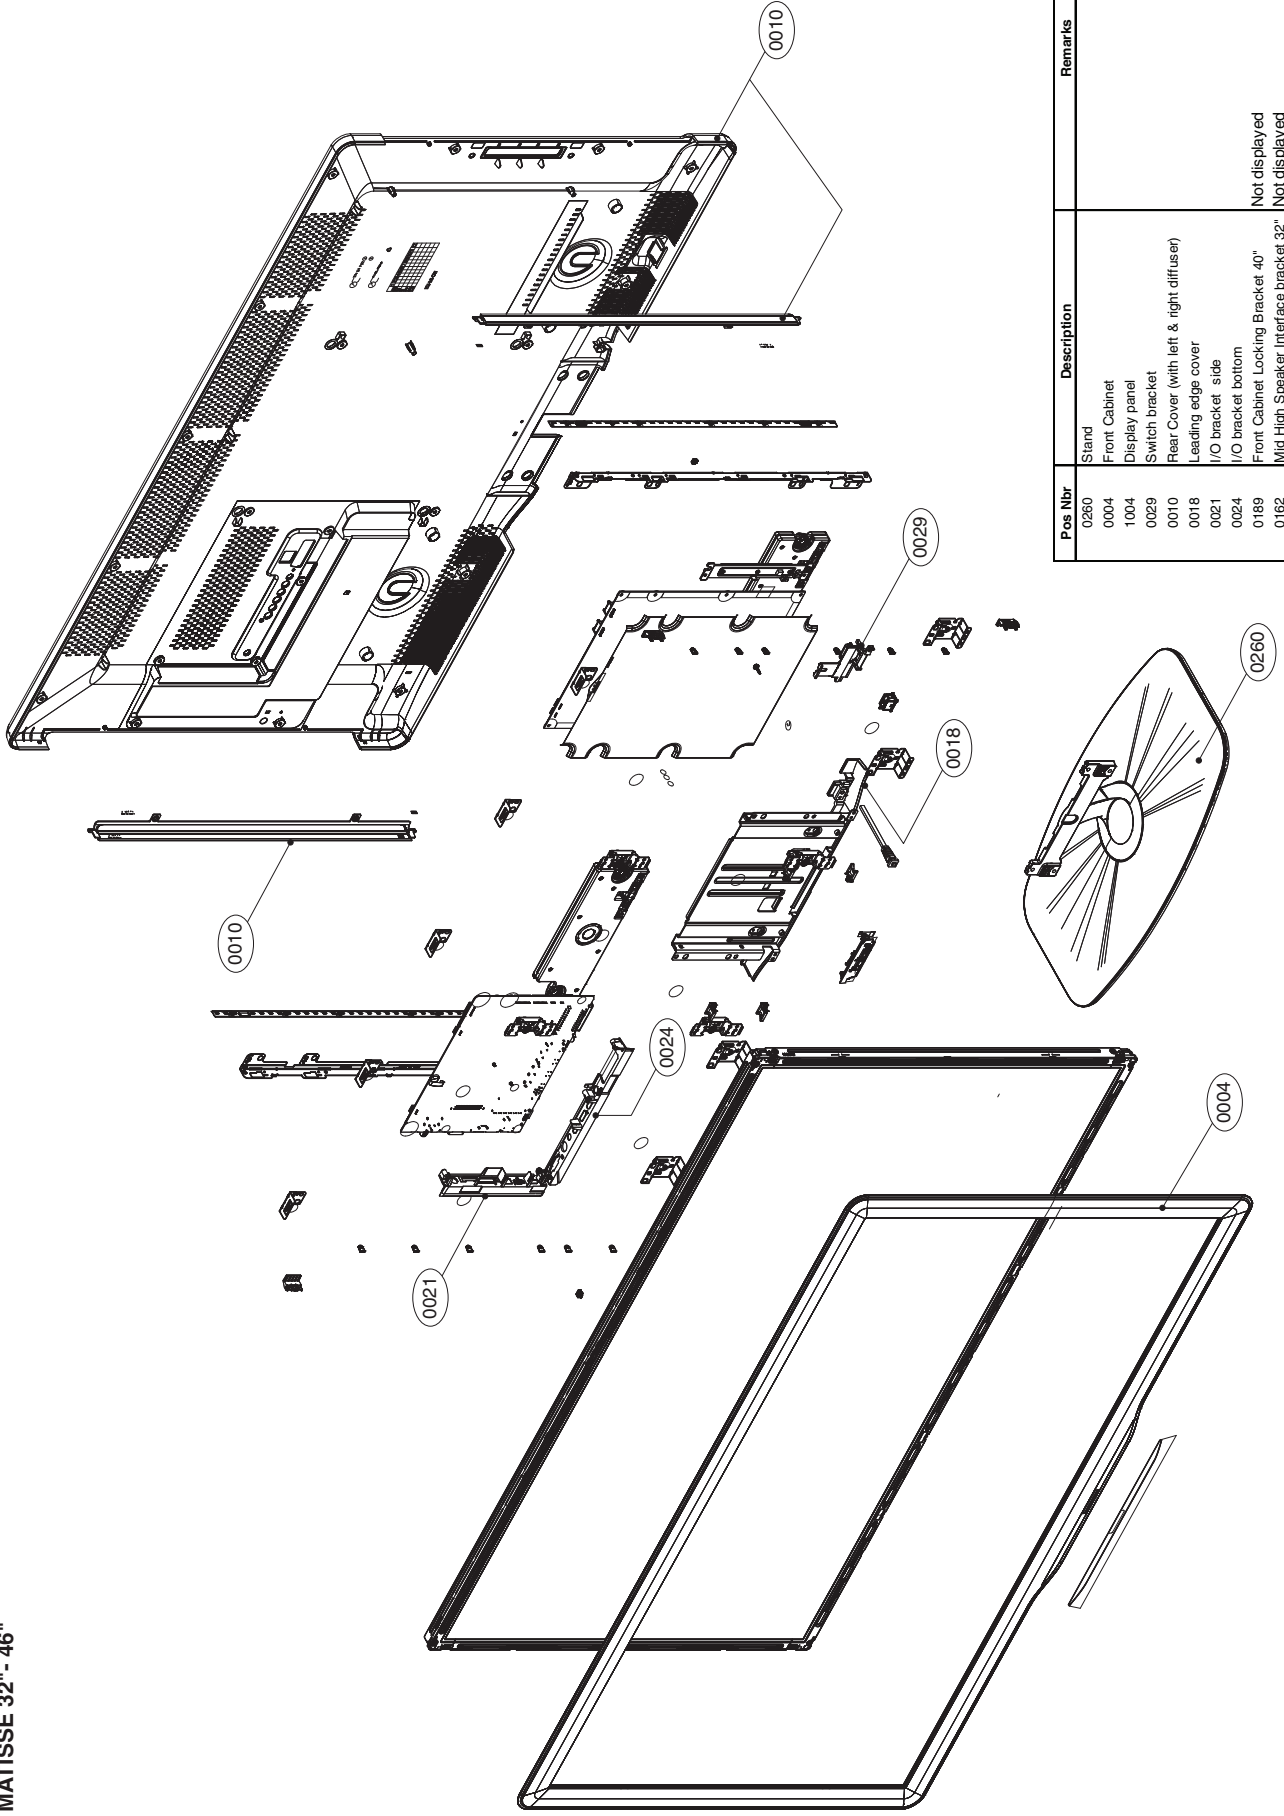

11-3 Van Gogh 32" - 52"

VAN GOGH 32" - 52"

Pos Nbr	Description	Remarks
0004	Front Cabinet	
0260	Stand	
0018	Flare Van Gogh	
0029	Switch bracket	
0012	Rear Cover	
0026	Mounting bracket x 4	Only for screen size 40"
0018	Leading edge cover	
0021	I/O bracket side	
0024	I/O bracket bottom	
0154	Speaker bracket	Not displayed only for screen size 46" & 52"
1085	Remote Control	Not displayed

11-4 Matisse 32" - 46"

MATISSE 32" - 46"

Pos Nbr	Description	Remarks
0260	Stand	
0004	Front Cabinet	
1004	Display panel	
0029	Switch bracket	
0010	Rear Cover (with left & right diffuser)	
0018	Leading edge cover	
0021	I/O bracket side	
0024	I/O bracket bottom	
0189	Front Cabinet Locking Bracket 40"	Not displayed
0162	Mid High Speaker Interface bracket 32"	Not displayed
1085	Remote Control	Not displayed