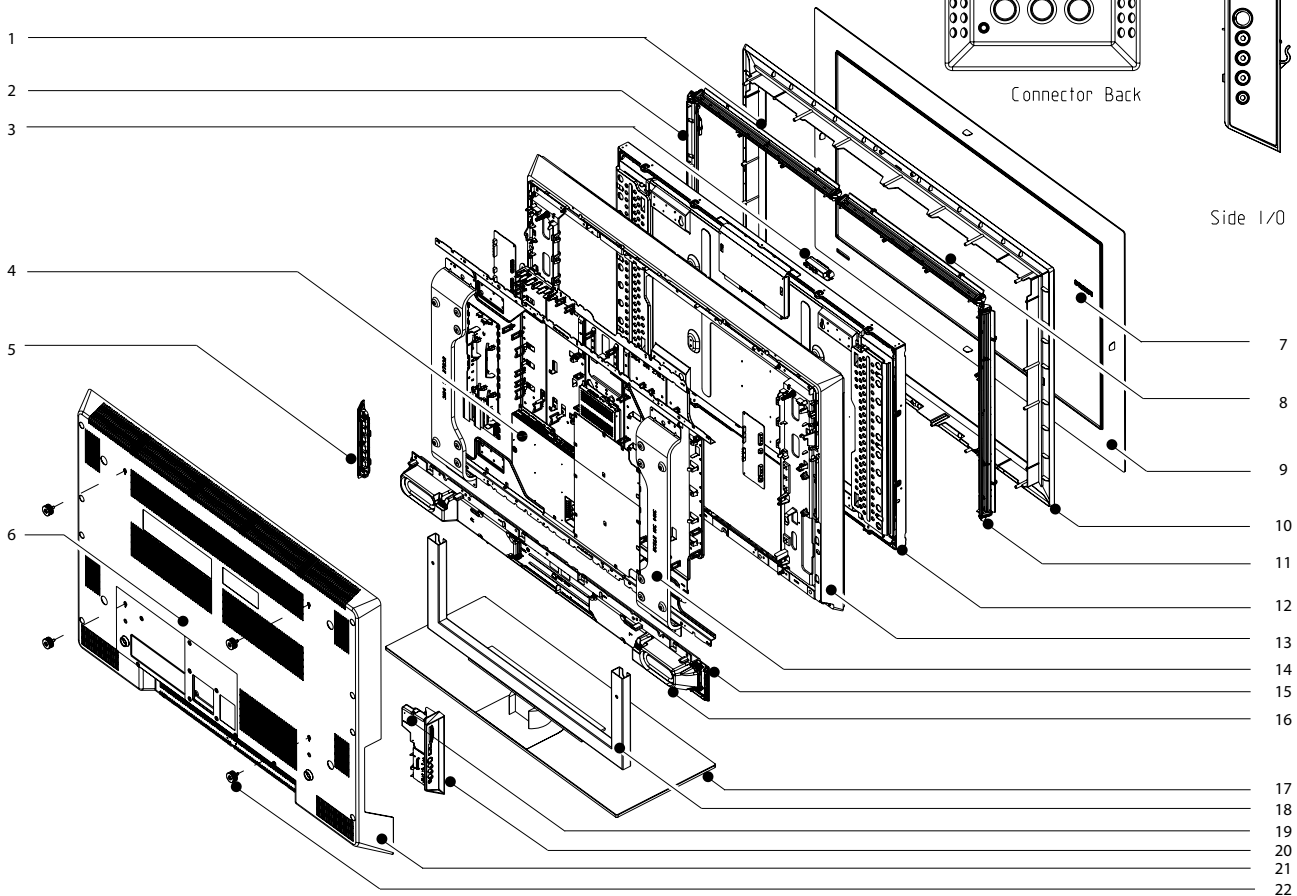

Service
Service
Service

32PF9731D/10	42PF9641D/10
32PF9731/69	42PF9641D/79
37PF9731/69	42PF9731D/10
37PF9731D/10	42PF9731D/37
42PF9541/93	50PF9731D/37
42PF9541/98	

Styling Sheet

Mechanical Parts List

Connector Bottom

Connector Back

Side I/O

16 January 2007

Top B 2K6_2006_37_F_RT.fm

©Copyright 2006 Philips Consumer Electronics B.V. Eindhoven, The Netherlands.
 All rights reserved. No part of this publication may be reproduced, stored in a retrieval system or transmitted, in any form or by any means, electronic, mechanical, photocopying, or otherwise without the prior permission of Philips.
 Safety regulations require that the set is restored to its original condition and that parts which are identical with those specified are used.

Top B 2K6

Pos. Nr.	Item	12NC	Material Description	32PF9731D/10	32PF9731/69	37PF9731/69	37PF9731D/10	42PF9541/93	42PF9541/98	42PF9641D/10	42PF9641D/79	42PF9731D/10	42PF9731D/37	50PF9731D/37
	8192	242207098258	Mainscord UK							x				
	8192	462200400393	Mainscord UK		x	x	x		x	x		x		
	8195	242207000054	Mainscord UL											x
	8195	242207098208	Mainscord UL									x		
	1850	242254900847	Remote control RC4401/EU		x		x		x			x		
	1850	242254901325	Remote control RC4401/EU			x		x		x	x			
	1850	242254900849	Remote control RC4403/LATAM										x	x
	0251	310430815402	Wall bracket		x			x	x		x			