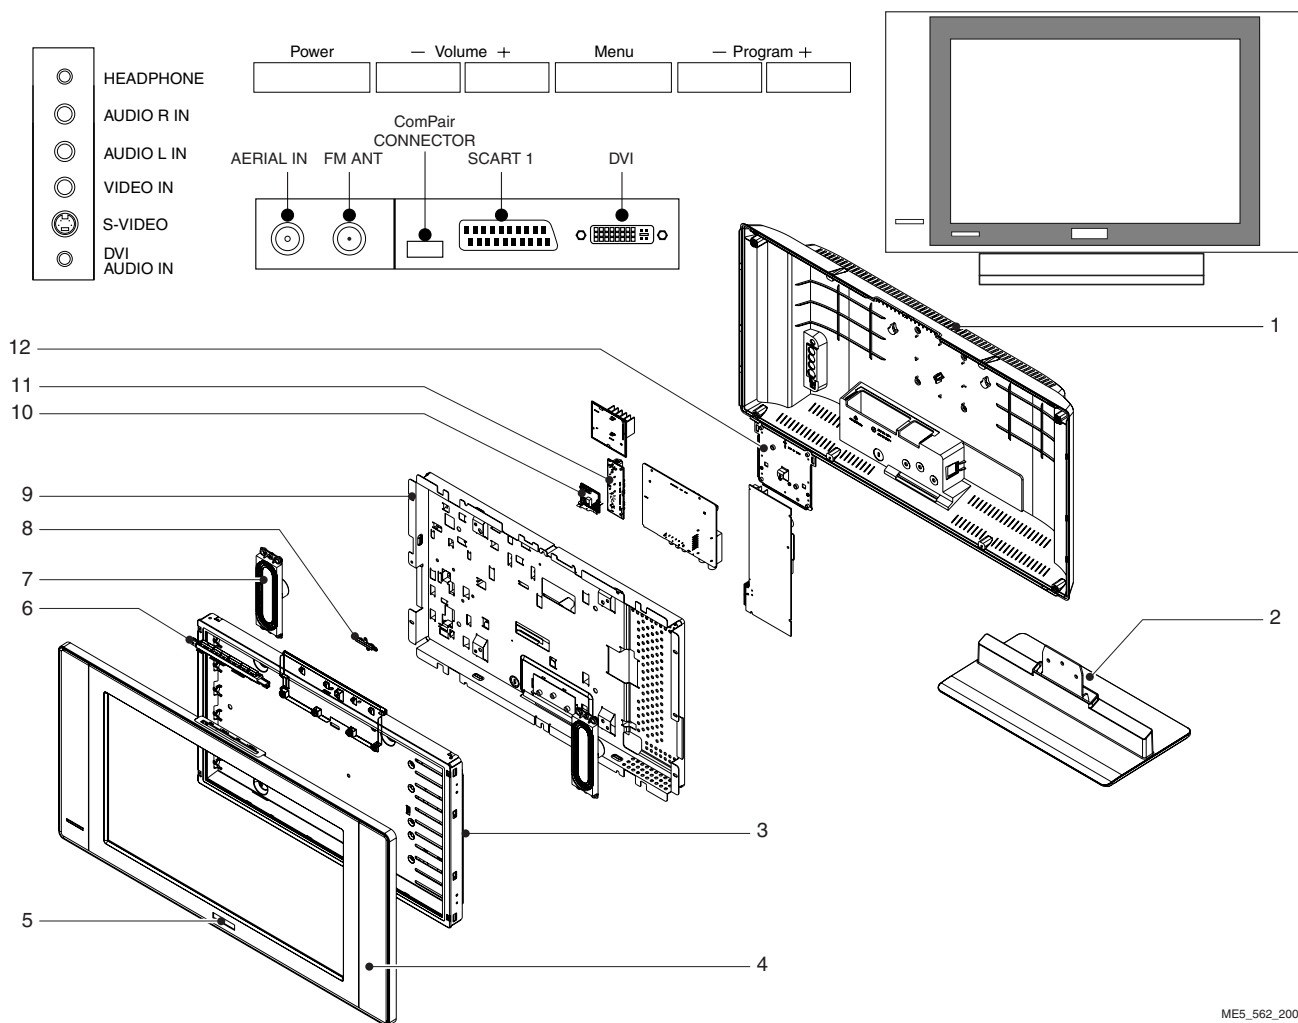

Service
Service
Service

32PF3321/10
32PF3321/12
32PF5531D/10
32PF5531D/12
32PF5331/10
32PF5331/12

Styling Sheet

ME5_562_2006_17_A_WF.eps
210606

13 October 2006

ME5 562 MFD LCD 32_2006_38_H_CH.fm

©Copyright 2006 Philips Consumer Electronics B.V. Eindhoven, The Netherlands.
All rights reserved. No part of this publication may be reproduced, stored in a retrieval system or transmitted, in any form or by any means, electronic, mechanical, photocopying, or otherwise without the prior permission of Philips.
Safety regulations require that the set is restored to its original condition and that parts which are identical with those specified are used.

PHILIPS