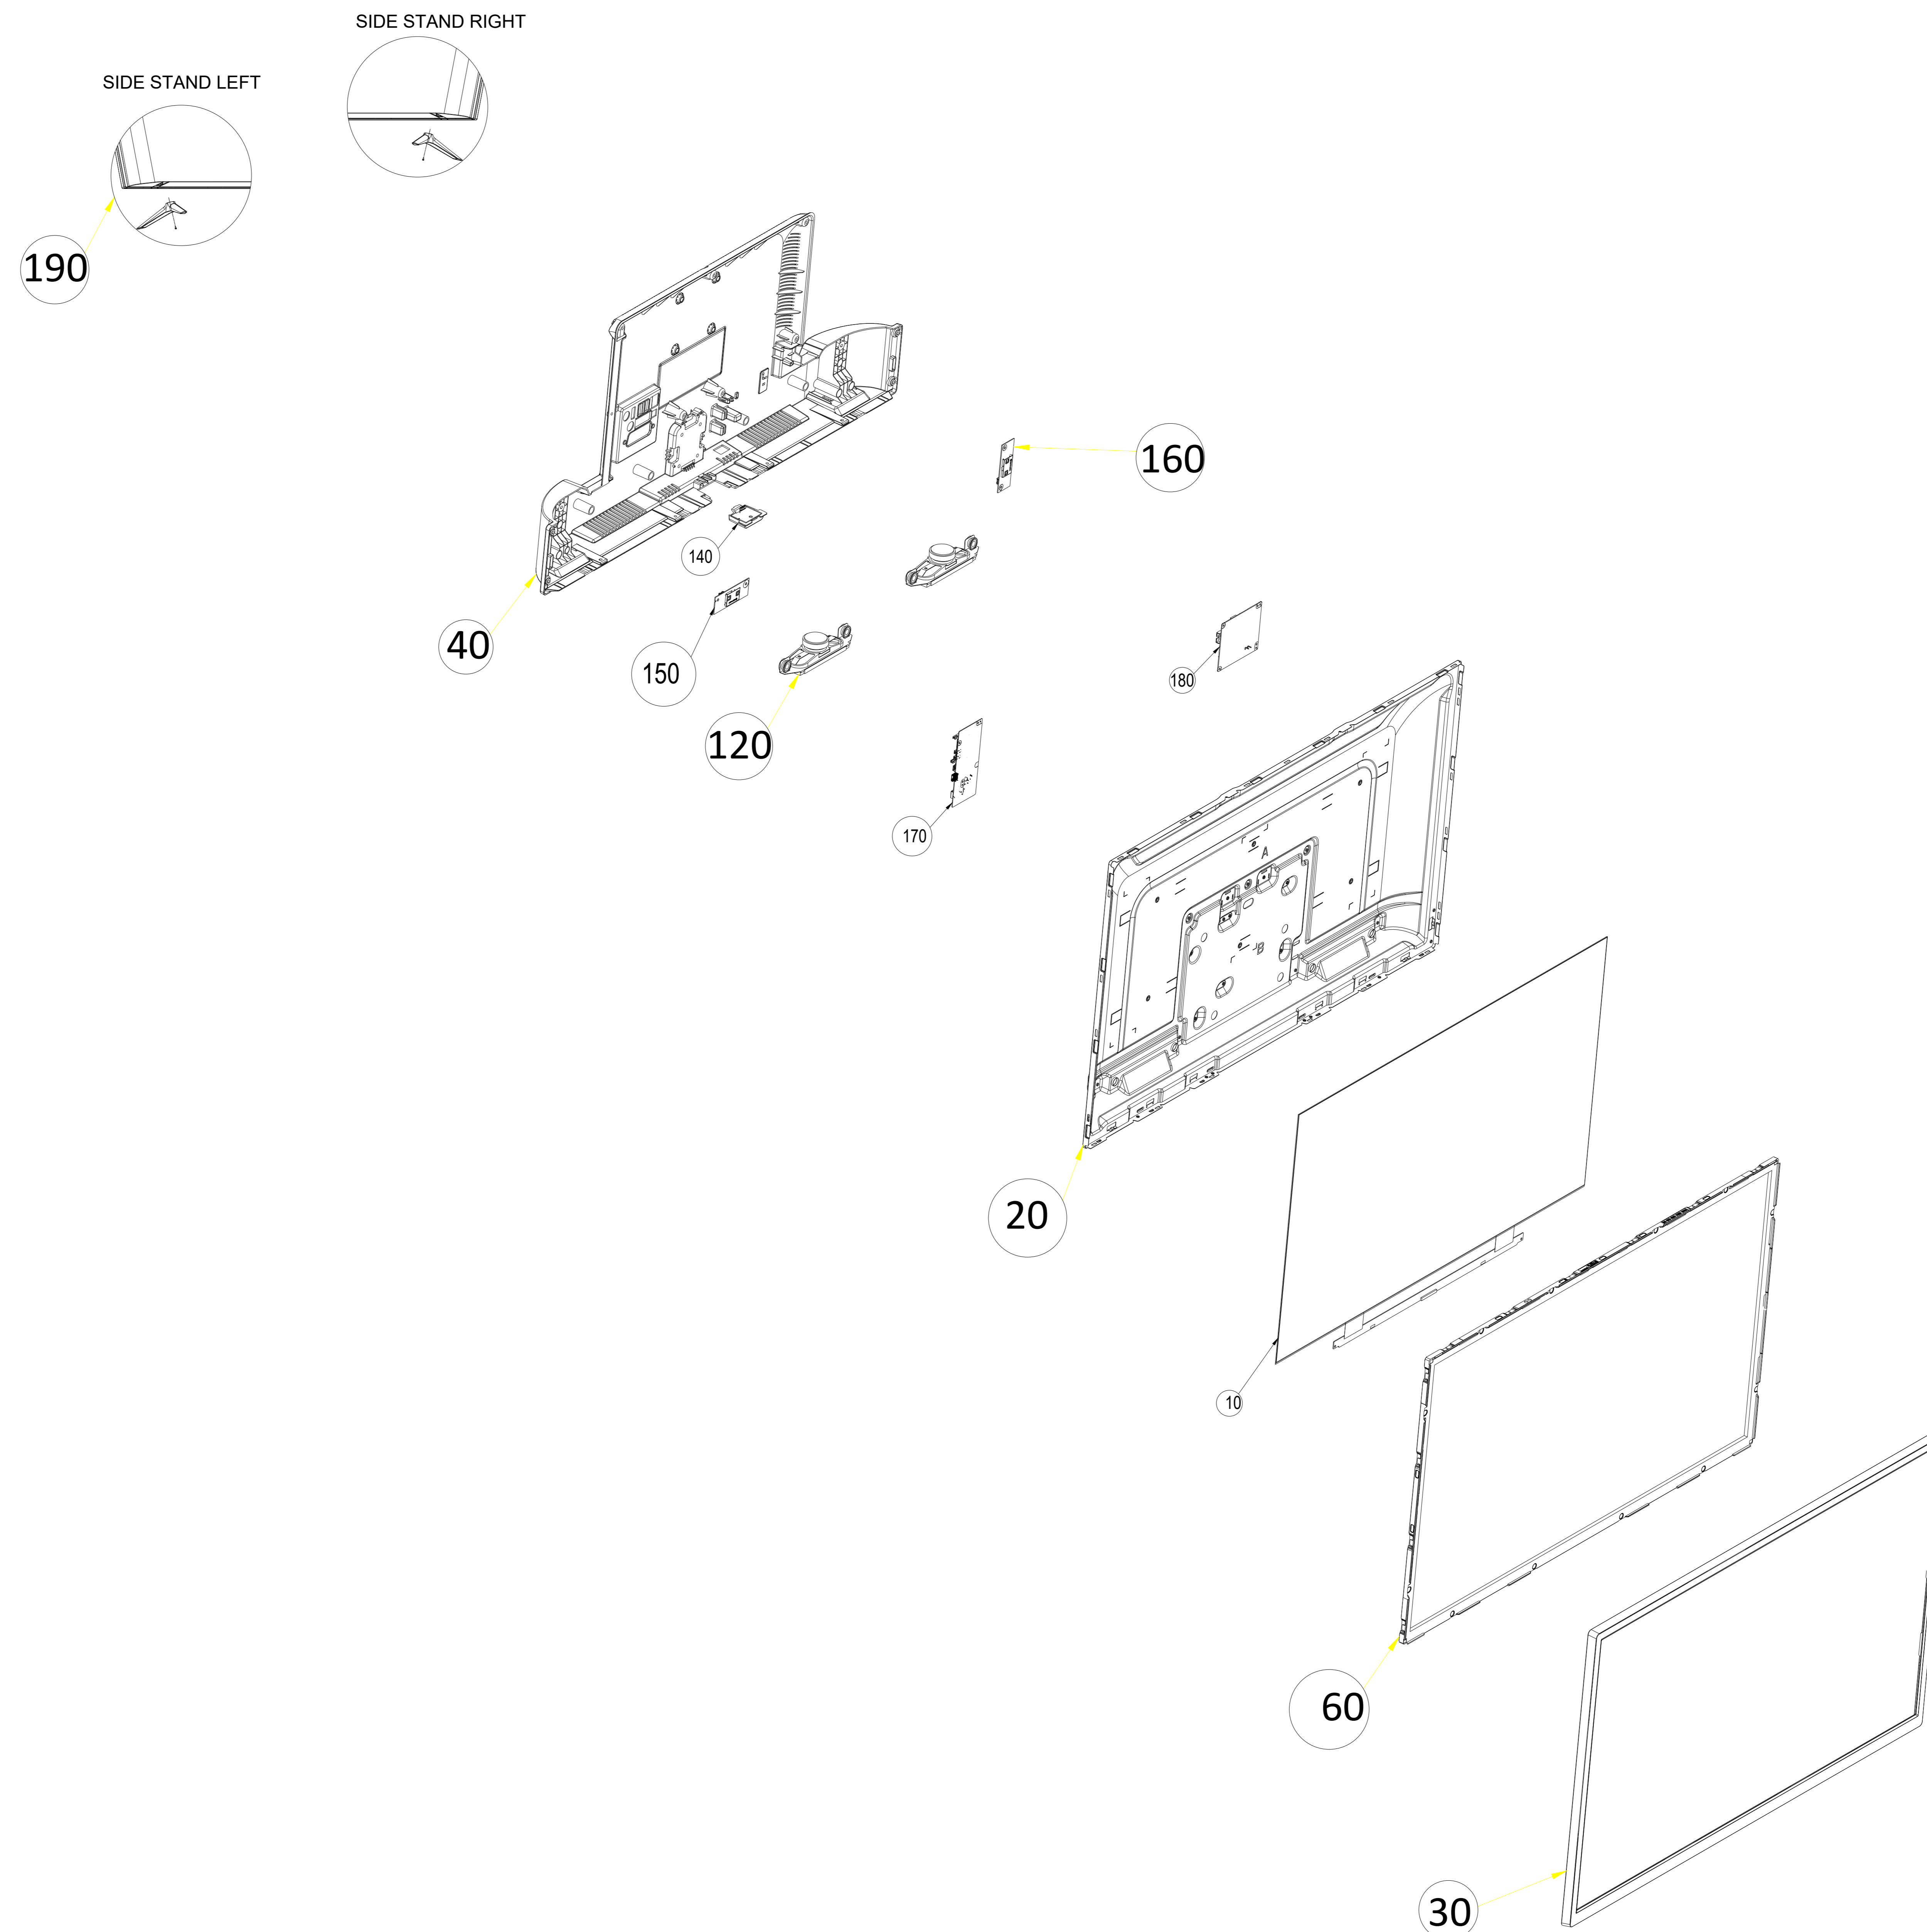

MATERIAL:

DRAFT: ZEKERIYA KOCER

FILE: Mekanik\tr\xxx\resmin_adi.dwg

SHEET: 1/1

DESIGN: ZEKERIYA KOCER

DATE:

CHECK: NEVZAT KALKAN

SCALE: 1/1

APPR.: DENIZ CETINYUREK

VESTEL ELEKTRONİK SAN. VE TİC. A.Ş. MANİSA/TÜRKİYE
TEL: +90.236.2330131 FAX: +90.236.2333868

PAPER SIZE **A2**

NO	DESCRIPTION	QTY
10	CELL	1
20	BC BLU METAL	1
30	FC	1
40	BC	1
50	BOTTOM BC	-
60	FRAME MIDDLE	1
70	FRAME SIDE	-
80	FRAME BOTTOM	-
90	FRAME BC	-
100	LENS/DECO	-
110	COVER SOURCE BOARD	-
120	ASM SPEAKER/SPEAKER BOX	1
130	SUBWOOFER	-
140	ASM LENS LED IR	1
150	WIFI	1
160	BLUETOOTH	1
170	ASM MB	1
180	ASM PW	1
190	FOOT ASSY	1