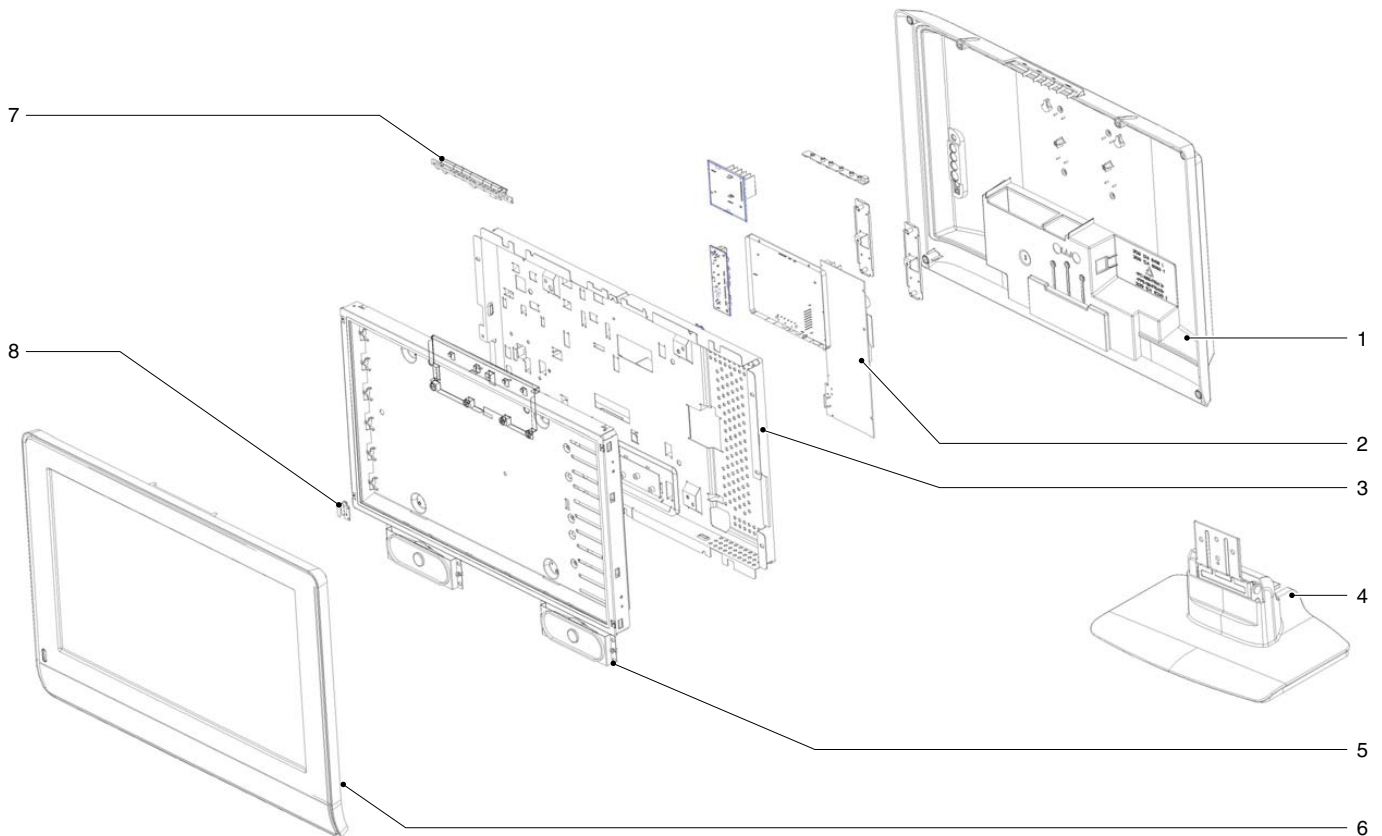

Service
Service
Service

15HF5234/10	23PF5321/58
15HF5234C/10	26HF5334D/27
15PF5121/01	26HF5444/10
15PF5121/58	26PF5321D/37
20HF5234/10	26PF7321/12
20HF5474/10	26PF7521D/10
20PF5121/01	26PF7521D/12
20PF5121/58	26PF7521D/32
23HF5474/10	26PF9631D/10
23PF5321/01	

Styling Sheet

Mechanical Parts List

ME5P_2006_29_A_FS
250706

22 December 2006

ME5P_2006_17_D_WF.fm

©Copyright 2006 Philips Consumer Electronics B.V. Eindhoven, The Netherlands.
All rights reserved. No part of this publication may be reproduced, stored in a retrieval system or transmitted, in any form or by any means, electronic, mechanical, photocopying, or otherwise without the prior permission of Philips.
Safety regulations require that the set is restored to its original condition and that parts which are identical with those specified are used.