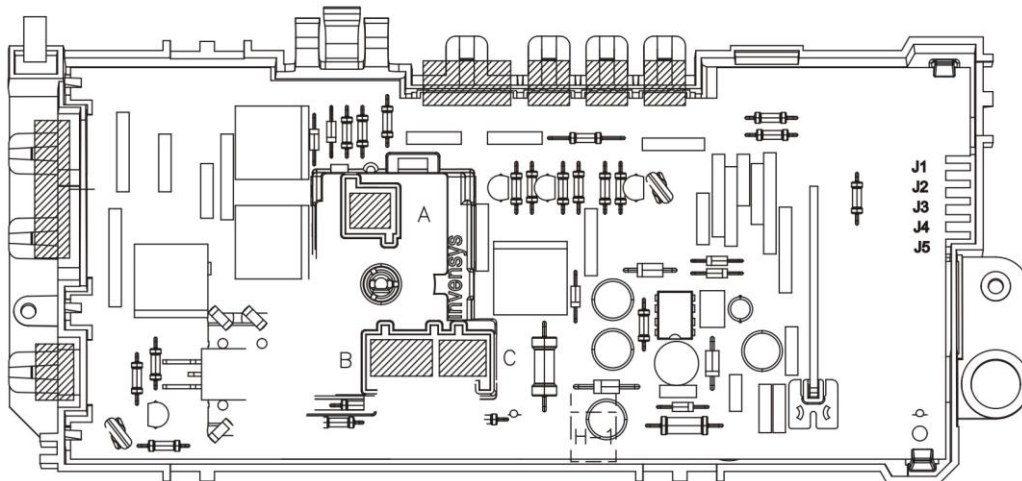

ODLOMITI / BREAK / DETACHER / ABBRECHEN

RPM	J1	J2	J3	J4	J5
450	●	●	●		
650	●	●			
850	●		●		
1000	●				
1100		●	●		
1200		●			
1300			●		
1400					
SLIM (4kg)					●

PS-06-02

ODLOMITI / BREAK / DETACHER / ABBRECHEN

RPM	J1	J2	J3	J4	J5
450	●	●	●		
650	●	●			
850	●		●		
1000	●				
1100		●	●		
1200		●			
1300			●		
1400					
SLIM (4kg)					●

PS-06-02